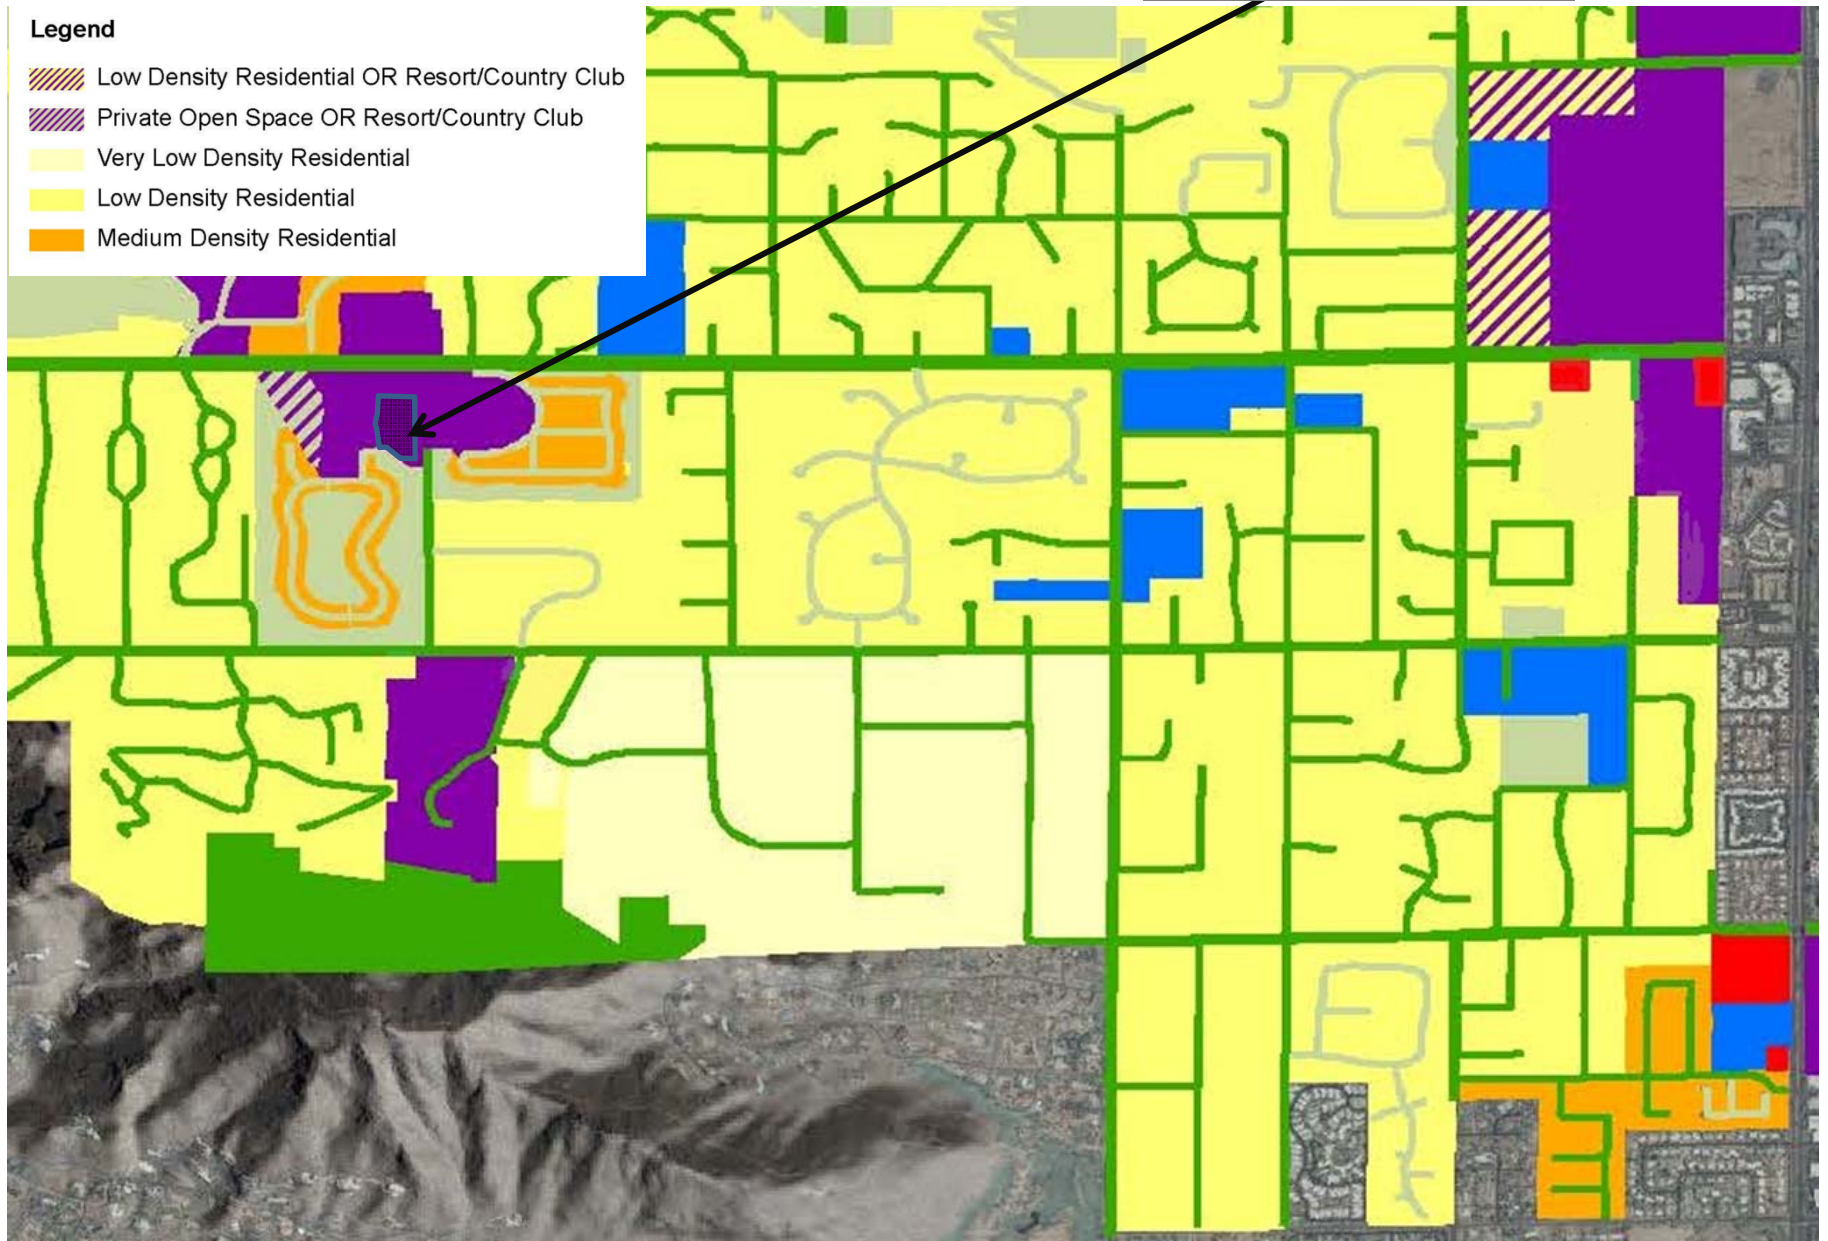

General Plan

Subject Property

Legend

- Low Density Residential OR Resort/Country Club
- Private Open Space OR Resort/Country Club
- Very Low Density Residential
- Low Density Residential
- Medium Density Residential

Zoning

7.1 acres of 67-acre site

Subject Property