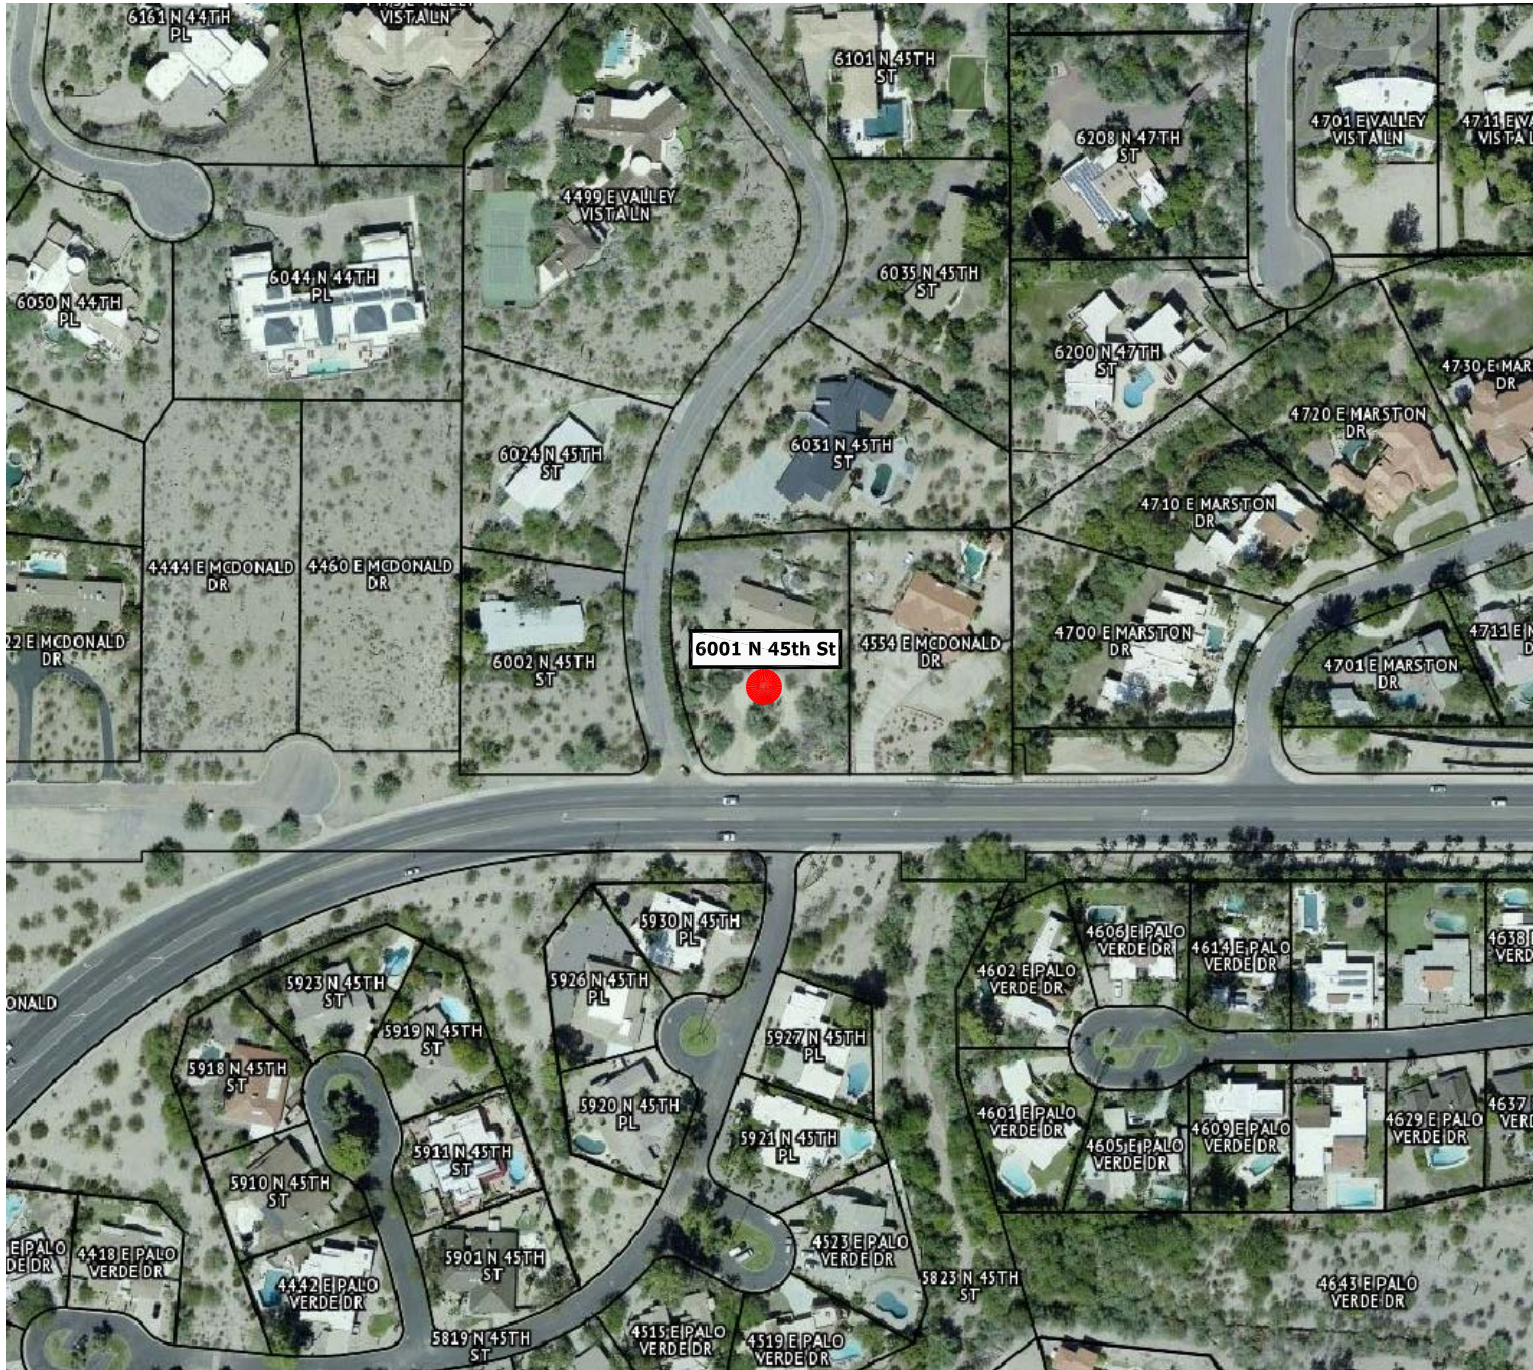

AERIAL PHOTO MAP

Camelhead Vista,
Lot 1

6001 N 45th St

 SITE LOCATION

0 100' 200'

SCALE: 1" = 200'