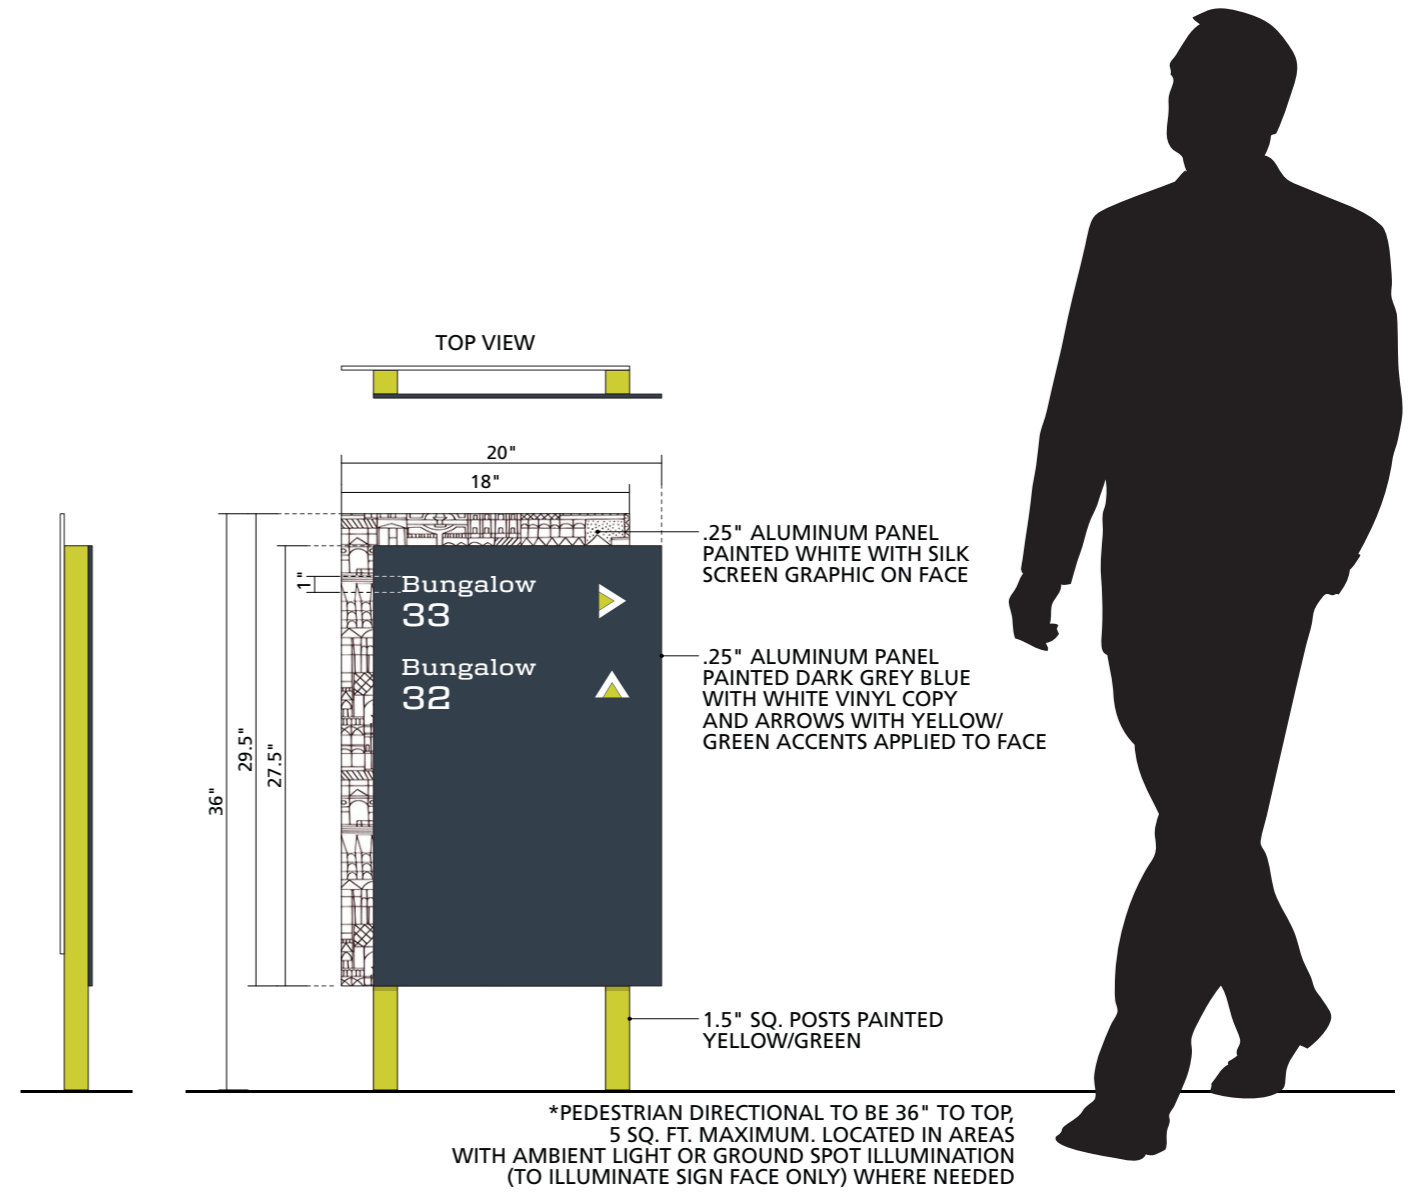

EXTERIOR BUNGALOW ID
scale: 4" = 1'-0"

PEDESTRIAN DIRECTIONAL
scale: 1" = 1'-0"

*PEDESTRIAN DIRECTIONAL TO BE 36" TO TOP, 5 SQ. FT. MAXIMUM. LOCATED IN AREAS WITH AMBIENT LIGHT OR GROUND SPOT ILLUMINATION (TO ILLUMINATE SIGN FACE ONLY) WHERE NEEDED