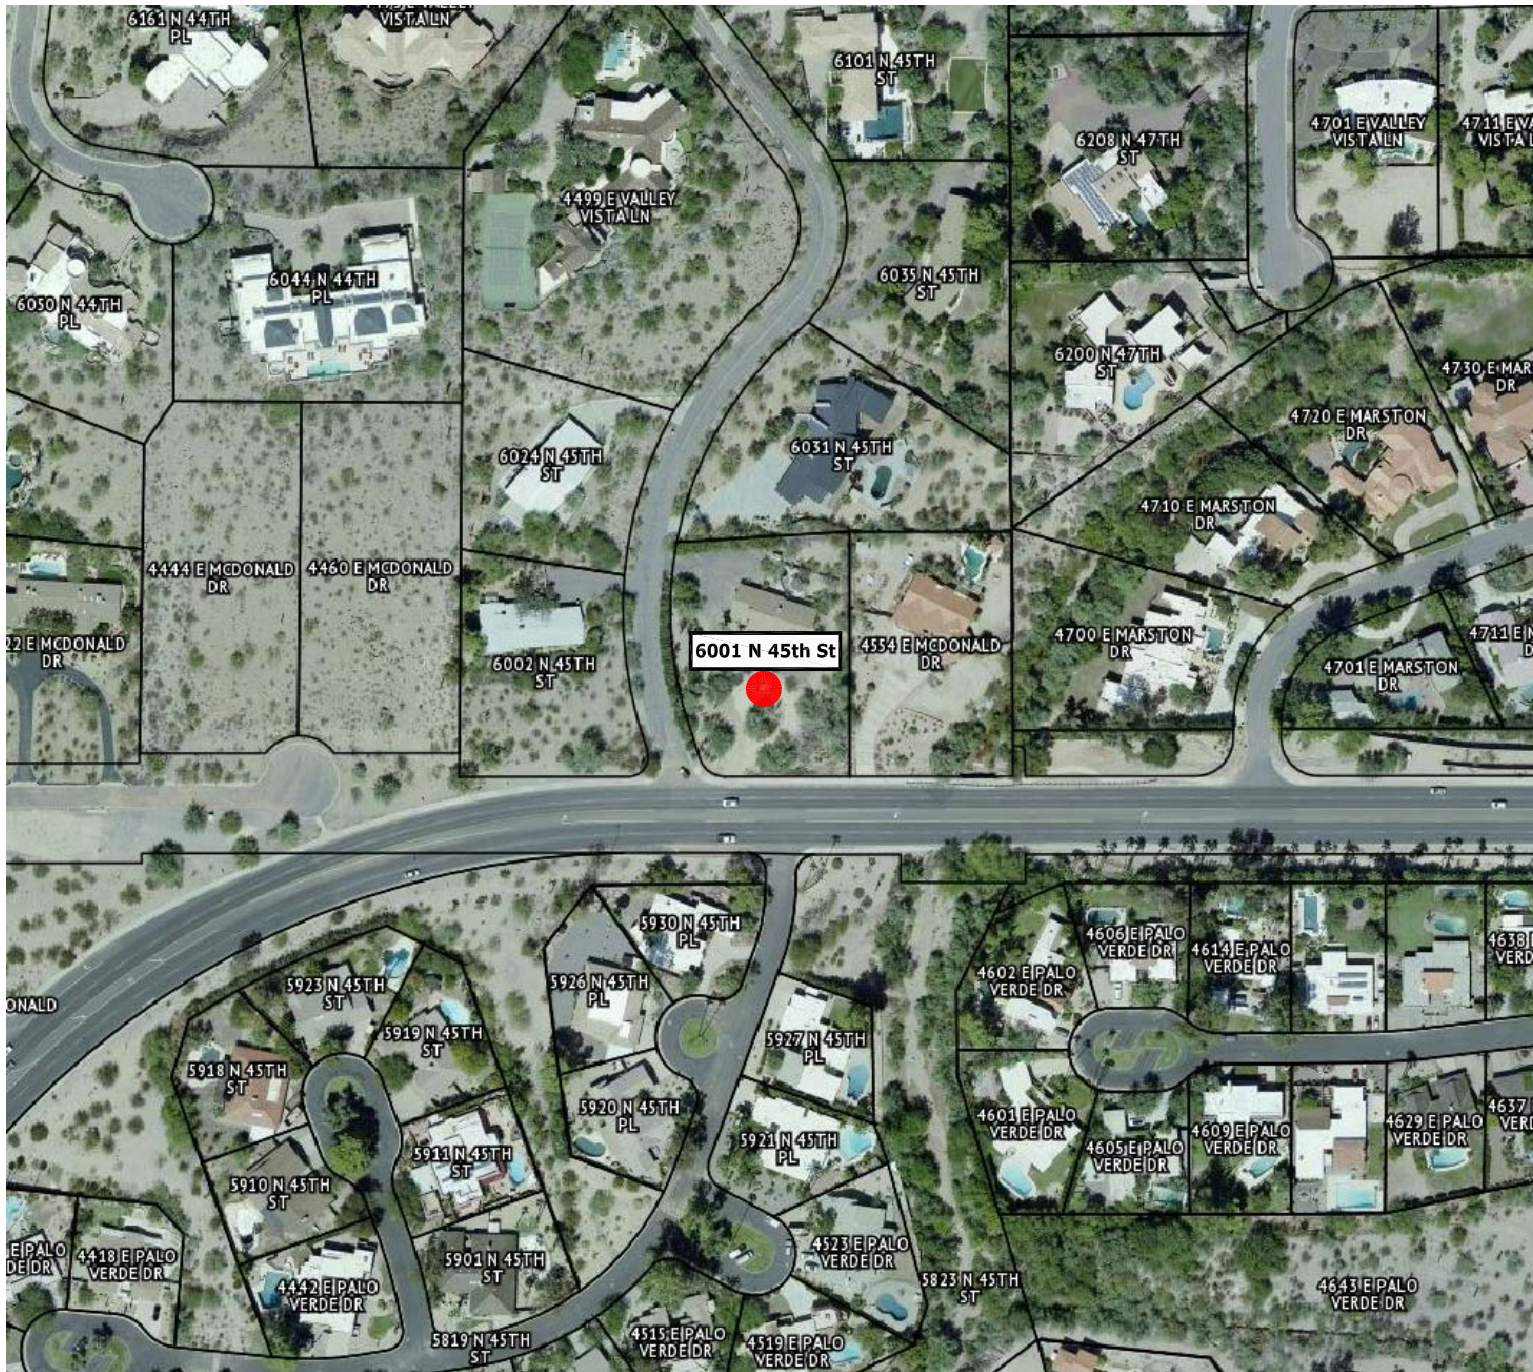

AERIAL PHOTO MAP

Camelhead Vista,
Lot 1

6001 N 45th St

 SITE LOCATION

0 100' 200'

SCALE: 1" = 200'