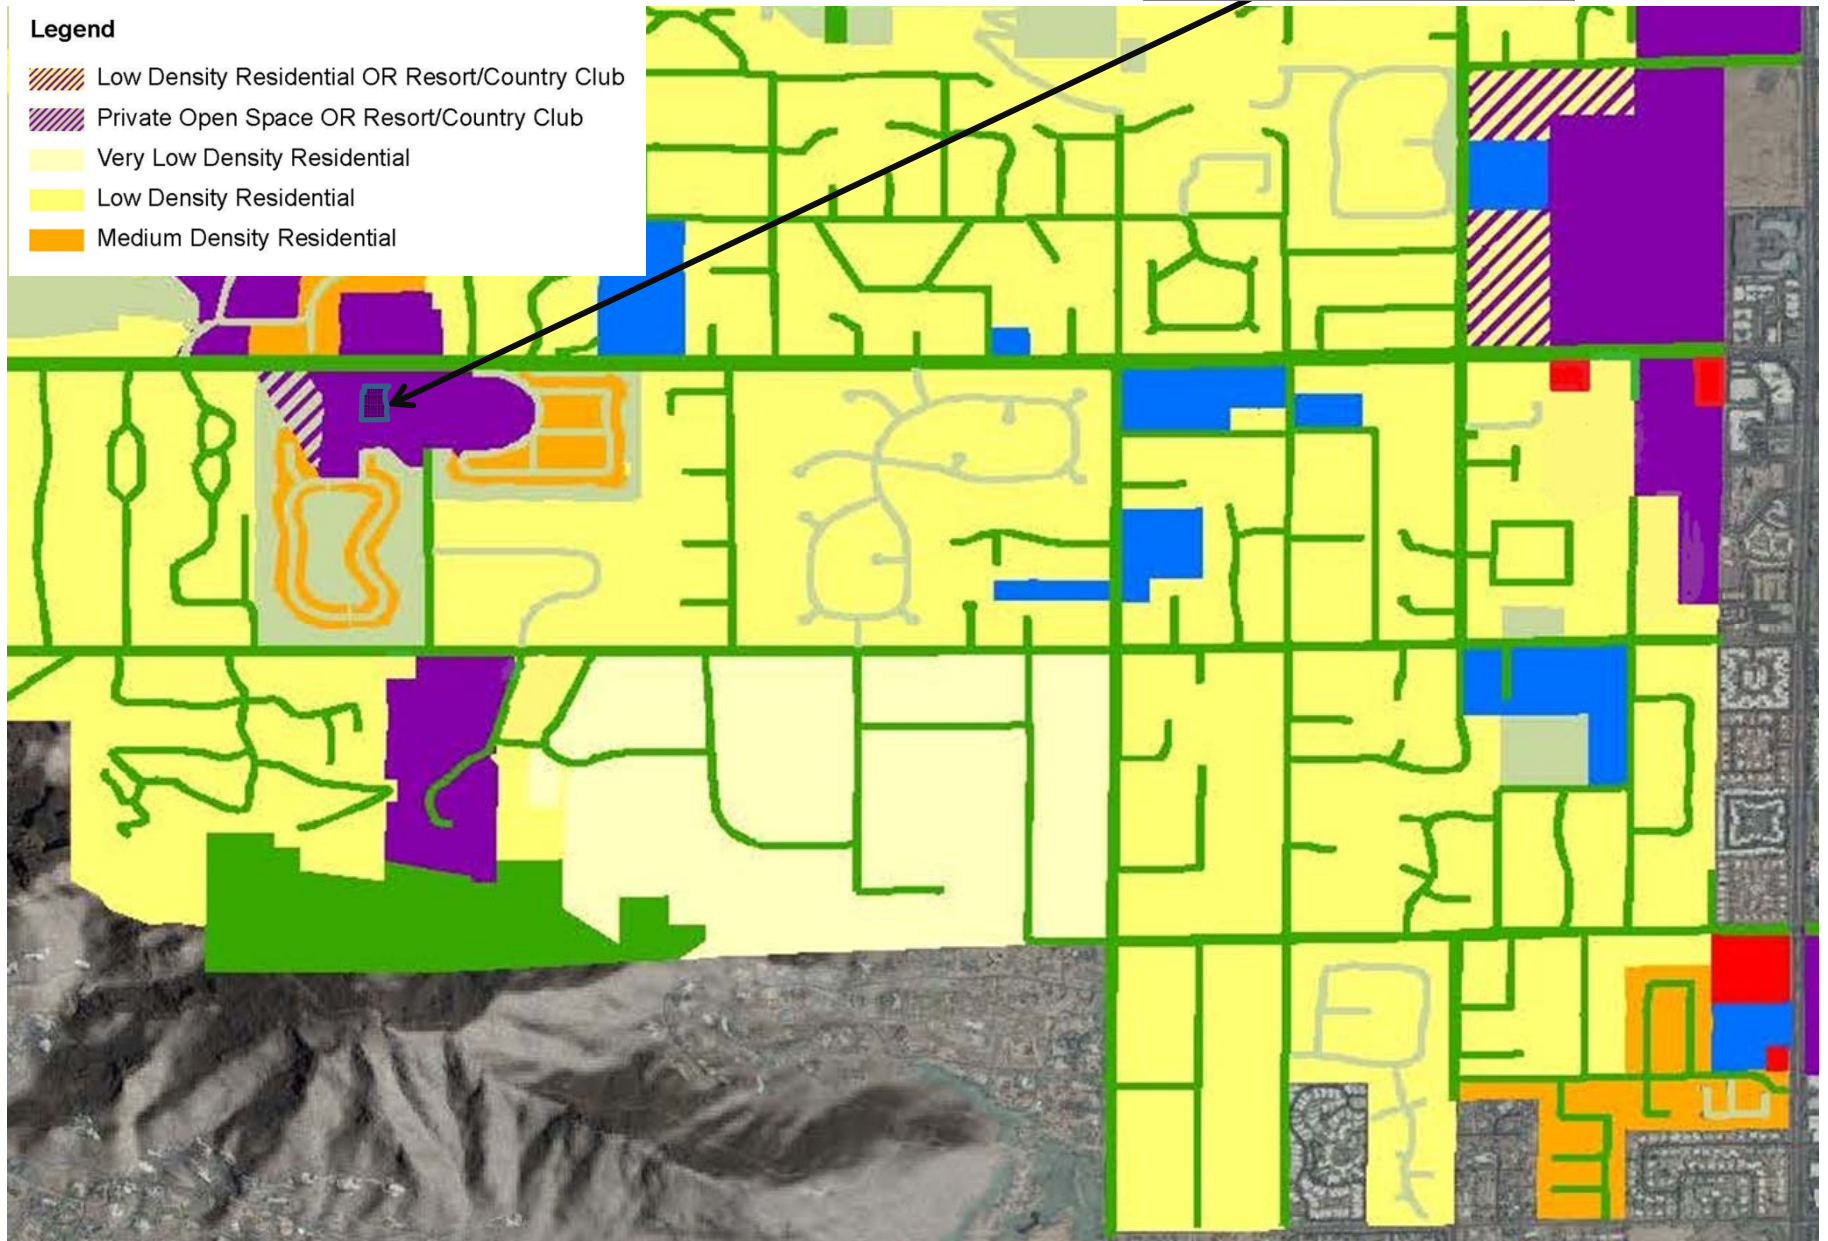

Aerial Photo

Subject Property

General Plan

Subject Property

Legend

- Low Density Residential OR Resort/Country Club
- Private Open Space OR Resort/Country Club
- Very Low Density Residential
- Low Density Residential
- Medium Density Residential

Zoning

1.3 acres of 67-acre site

Subject Property