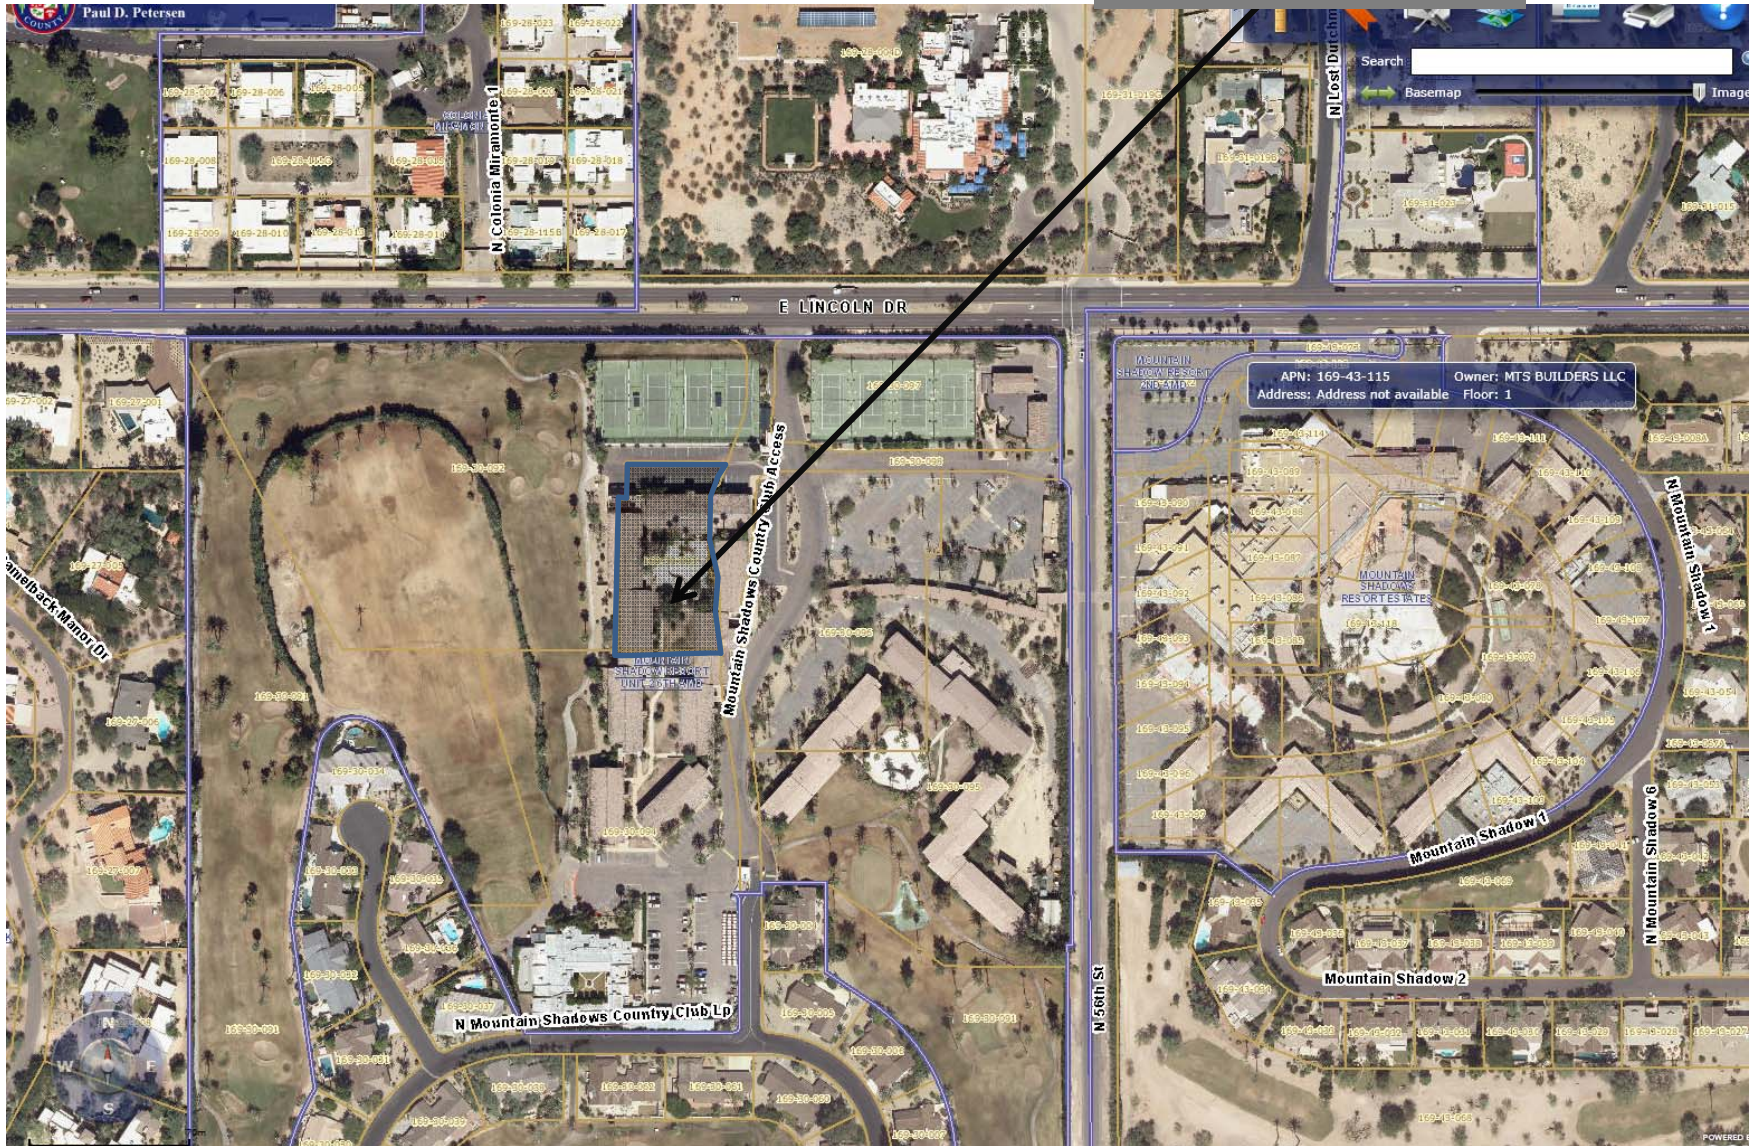

Aerial Photo

Subject Property

General Plan

Subject Property

Legend

- Low Density Residential OR Resort/Country Club
- Private Open Space OR Resort/Country Club
- Very Low Density Residential
- Low Density Residential
- Medium Density Residential

Zoning

1.3 acres of 67-acre site

Subject Property