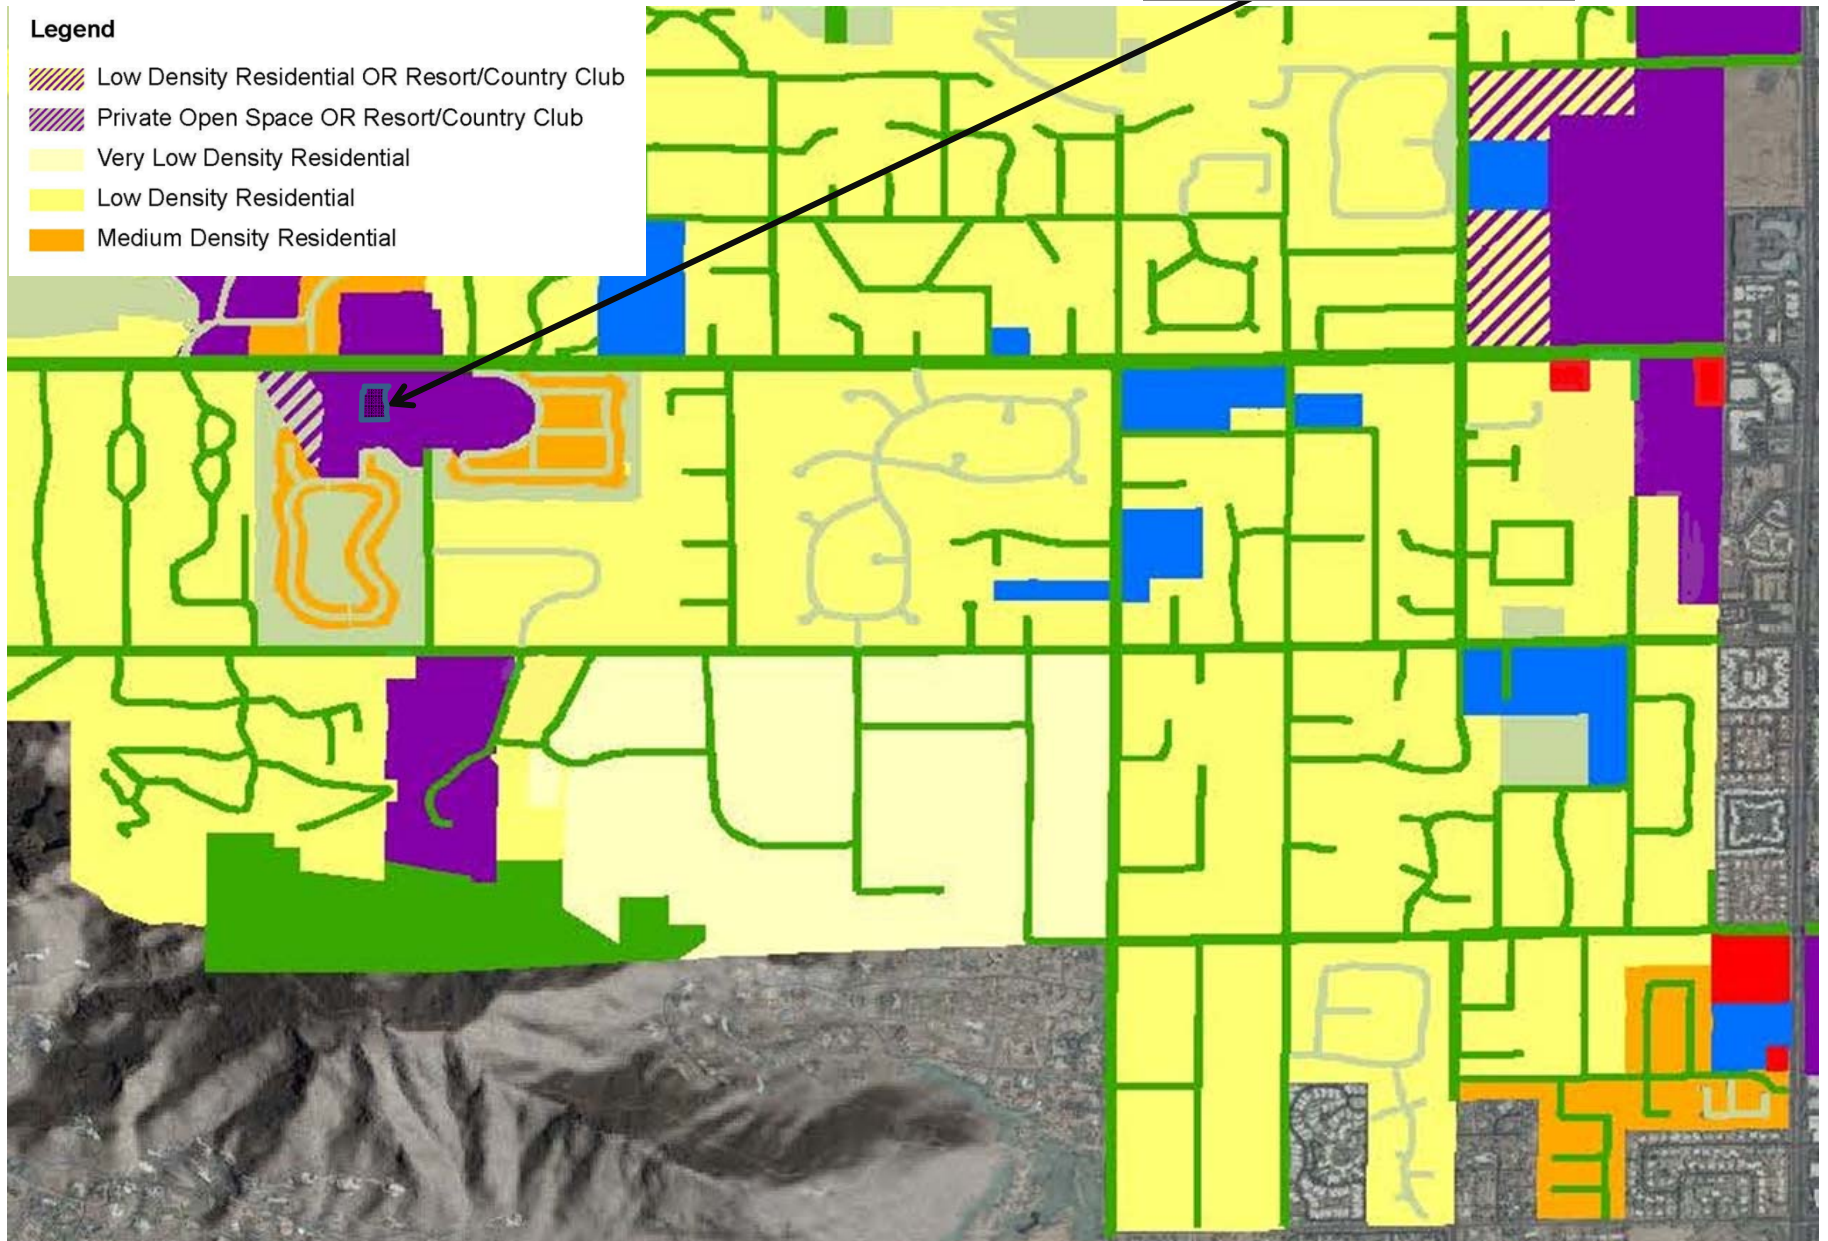

# Subject Property

# General Plan

## Legend

- Low Density Residential OR Resort/Country Club
- Private Open Space OR Resort/Country Club
- Very Low Density Residential
- Low Density Residential
- Medium Density Residential

# Zoning

1.3 acres of 67-acre site

Subject Property