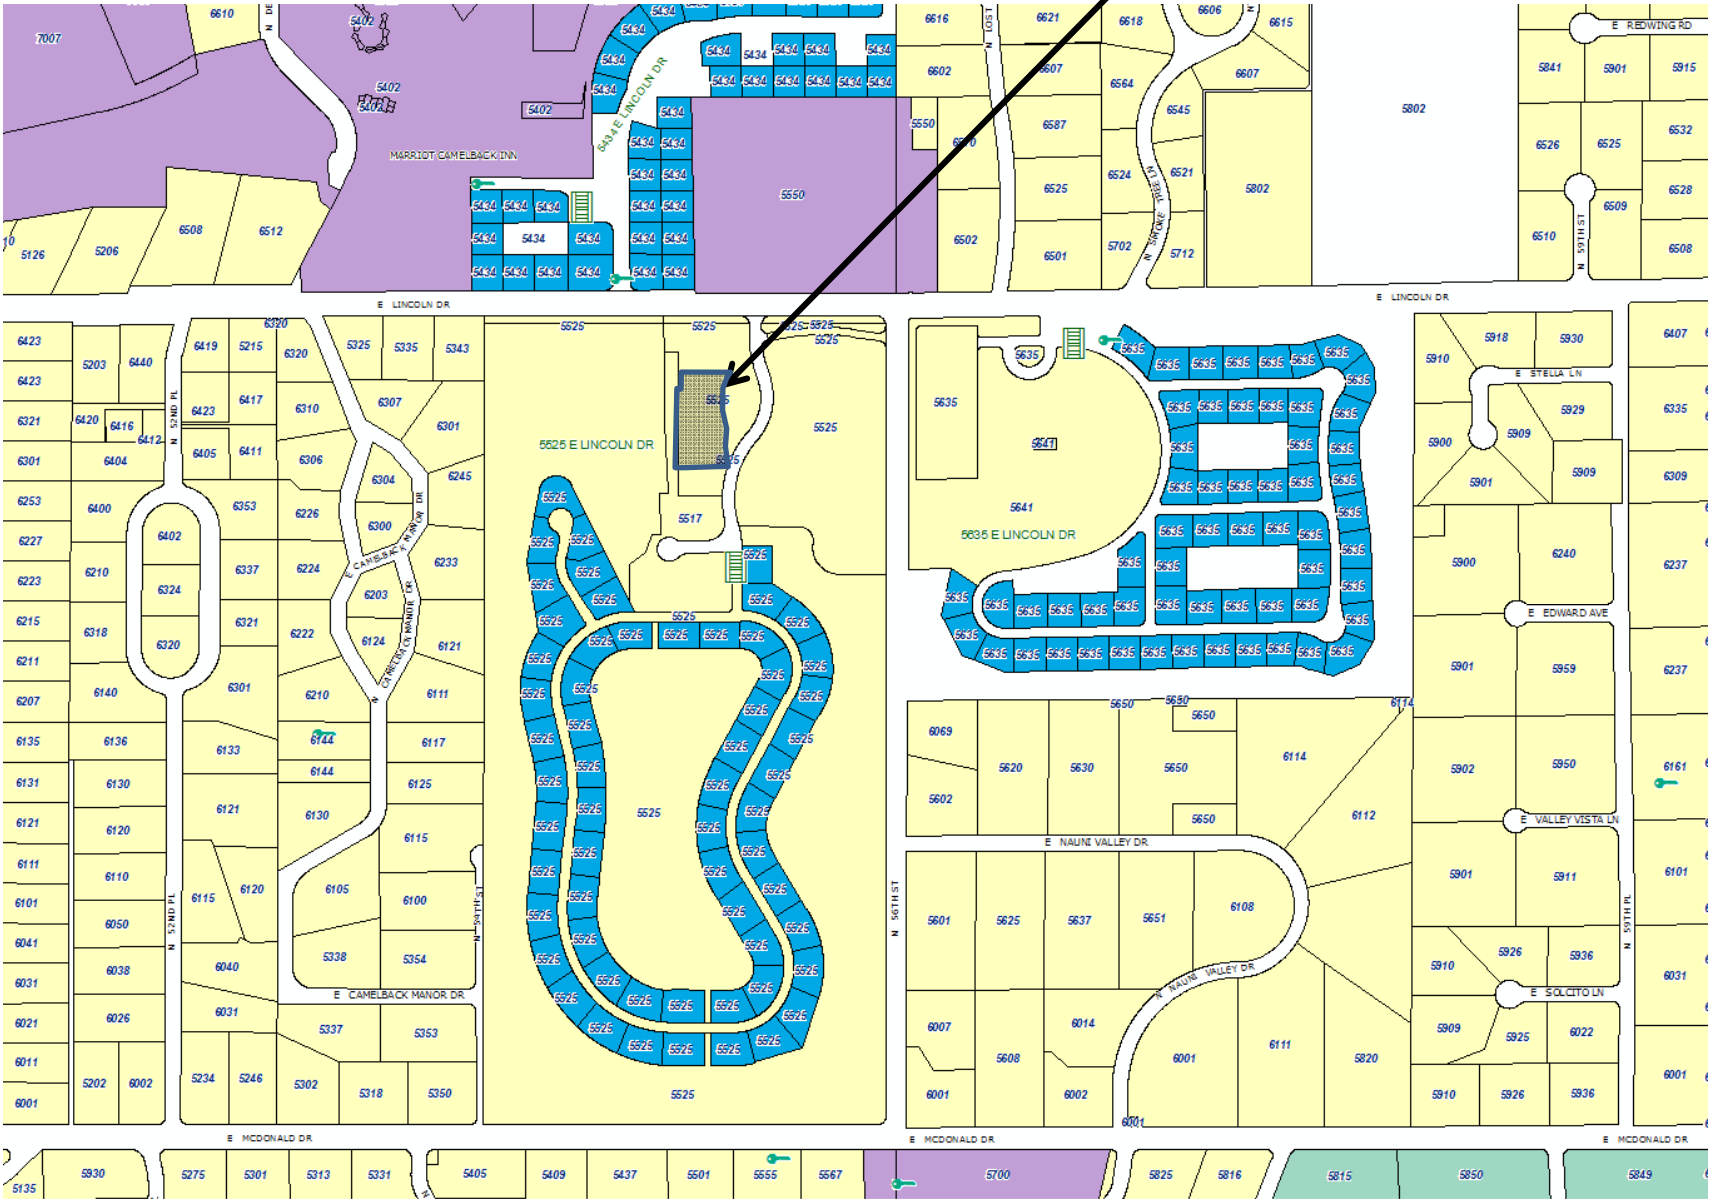

Vicinity Map

Subject Property

Aerial Photo

Subject Property

General Plan

Subject Property

Legend

- Low Density Residential OR Resort/Country Club
- Private Open Space OR Resort/Country Club
- Very Low Density Residential
- Low Density Residential
- Medium Density Residential

Zoning

1.3 acres of 67-acre site

Subject Property