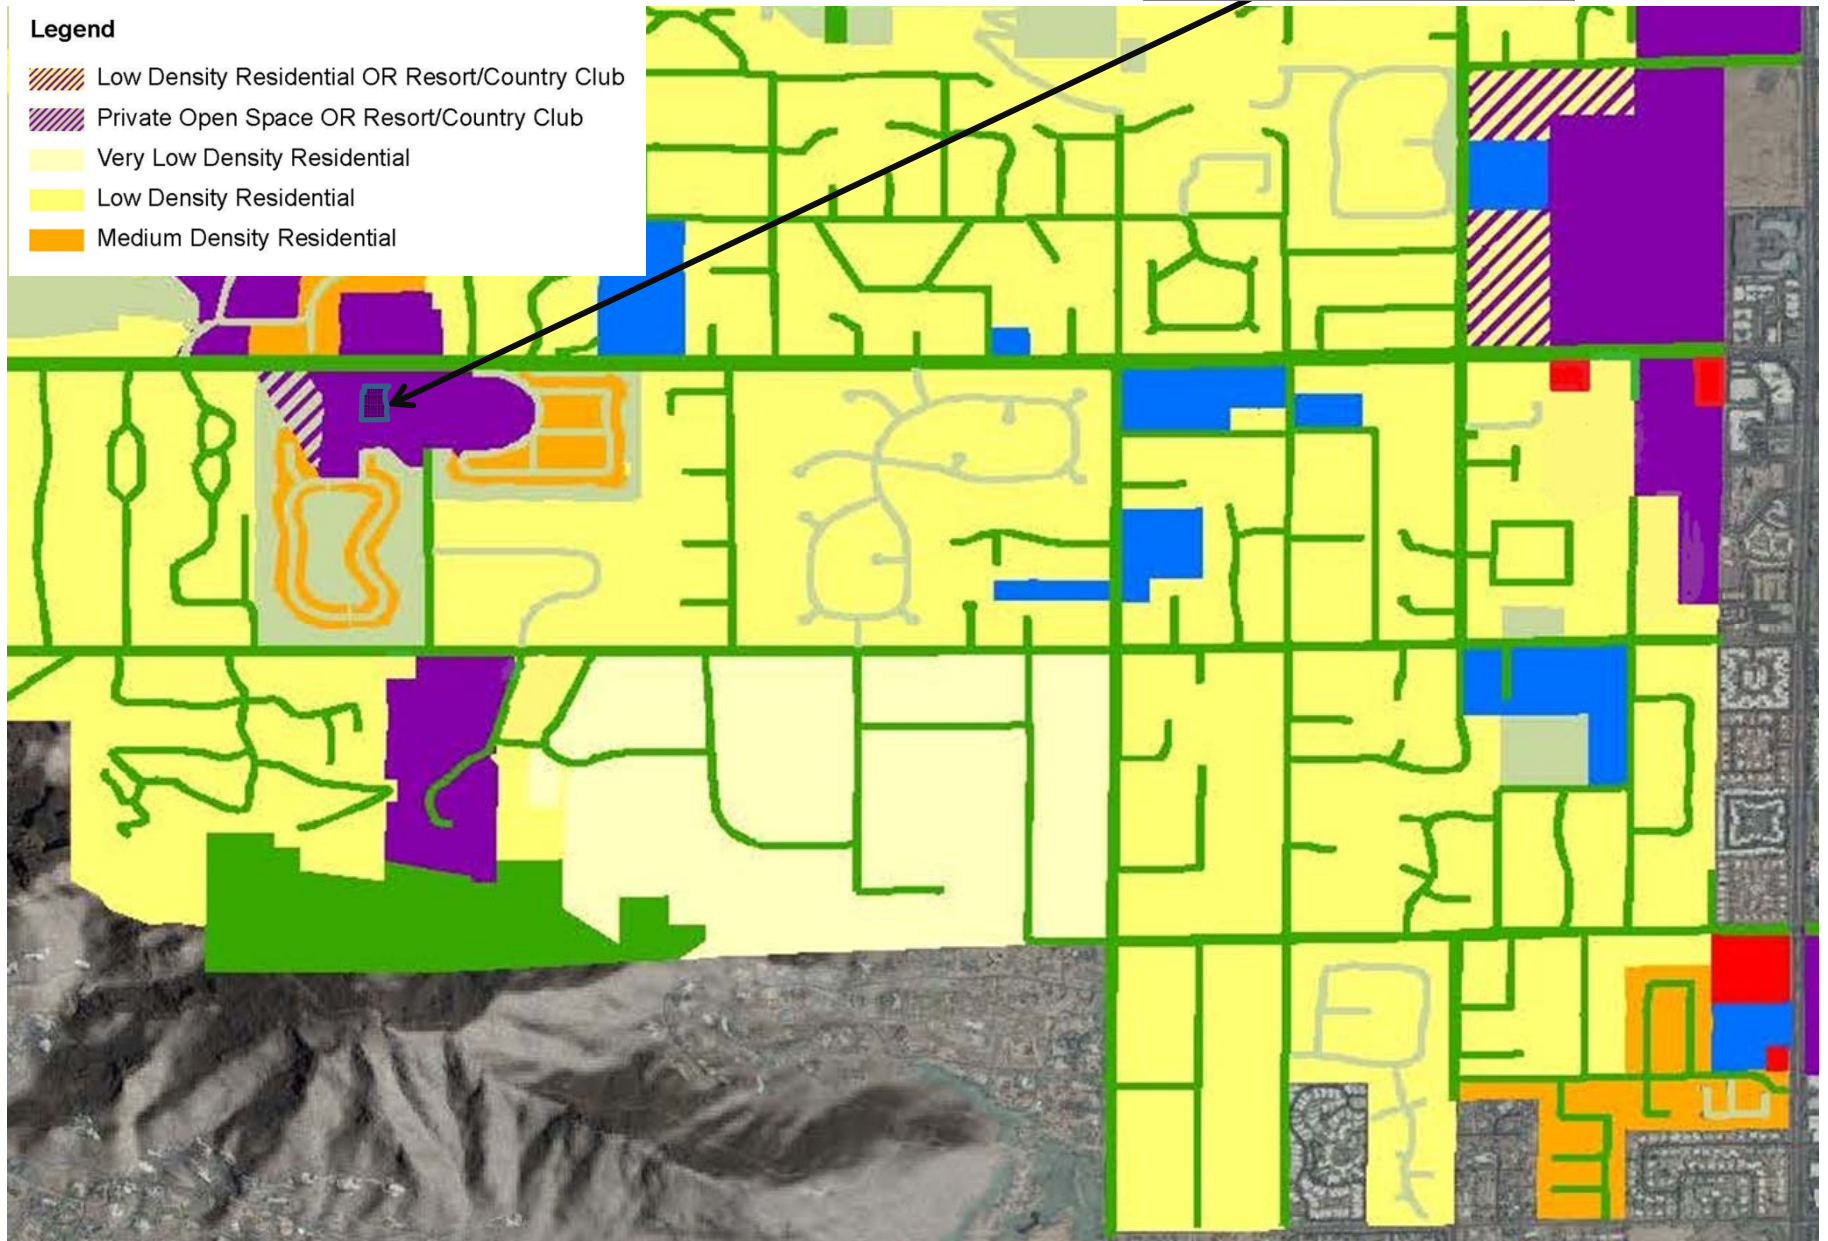

Vicinity Map

Subject Property

Aerial Photo

Subject Property

General Plan

Subject Property

Legend

- Low Density Residential OR Resort/Country Club
- Private Open Space OR Resort/Country Club
- Very Low Density Residential
- Low Density Residential
- Medium Density Residential

Zoning

1.3 acres of 67-acre site

Subject Property