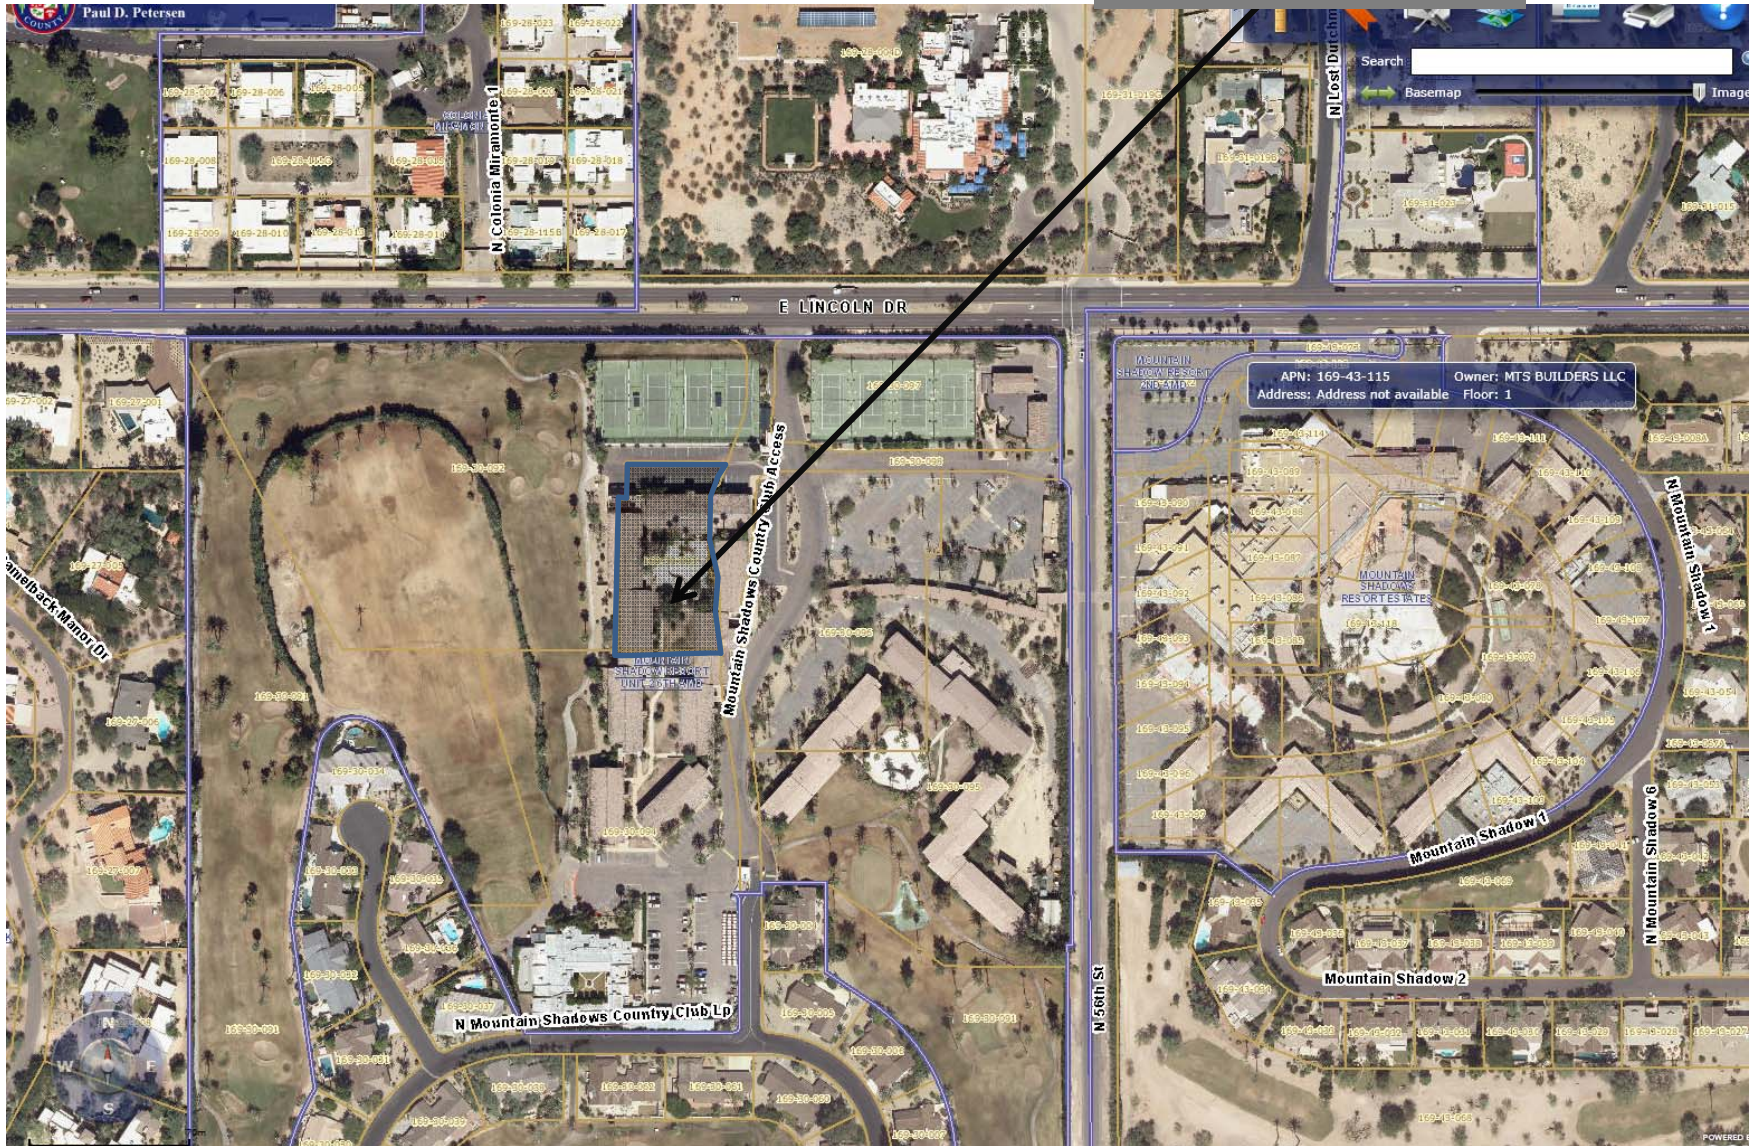

Vicinity Map

Subject Property

Aerial Photo

Subject Property

General Plan

Subject Property

Legend

- Low Density Residential OR Resort/Country Club
- Private Open Space OR Resort/Country Club
- Very Low Density Residential
- Low Density Residential
- Medium Density Residential

Zoning

1.3 acres of 67-acre site

Subject Property