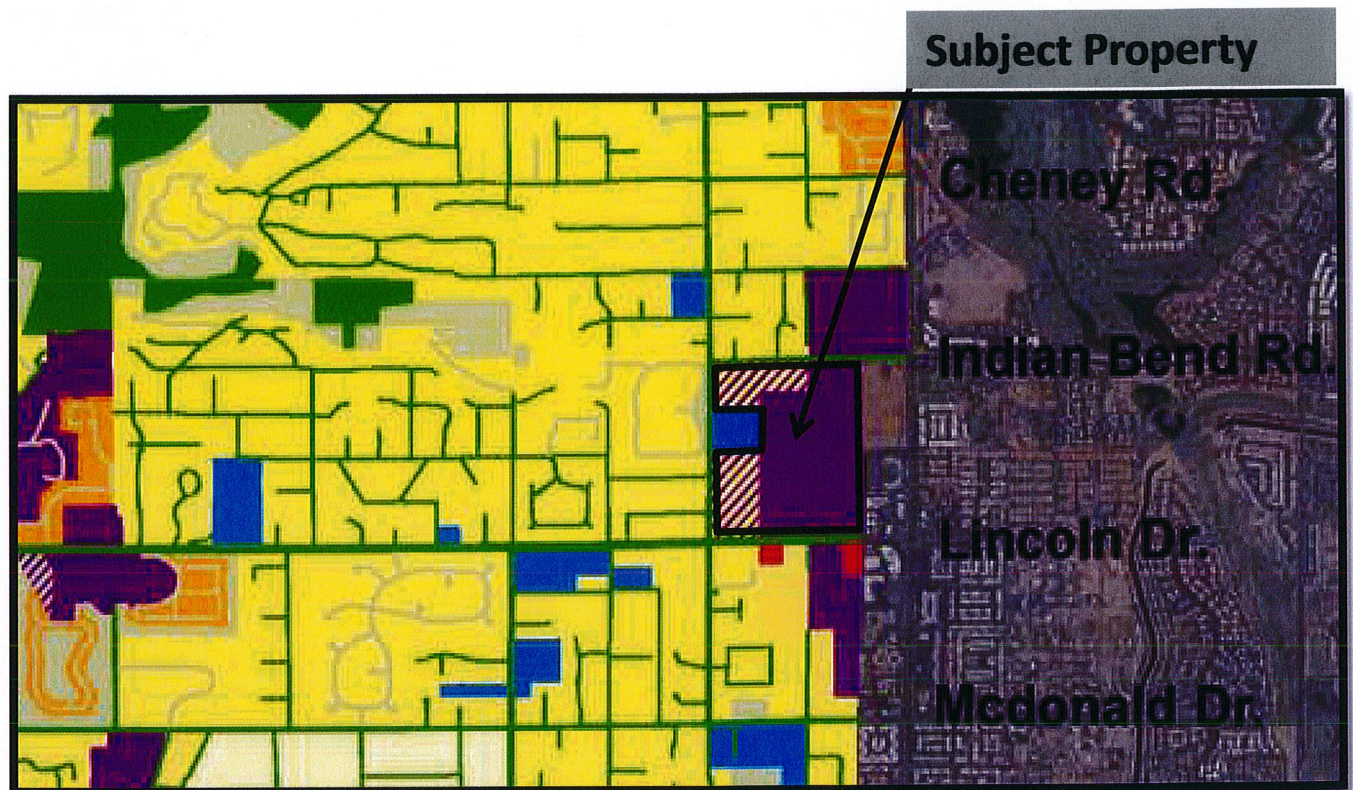

# VICINITY MAP

**Subject Property**

Ritz-Carlton SUP – Master Plat Location

7000 East Lincoln Drive

# ZONING

Subject Property

Ritz-Carlton SUP  
7000 East Lincoln Drive

# GENERAL PLAN

Ritz-Carlton SUP

7000 East Lincoln Drive