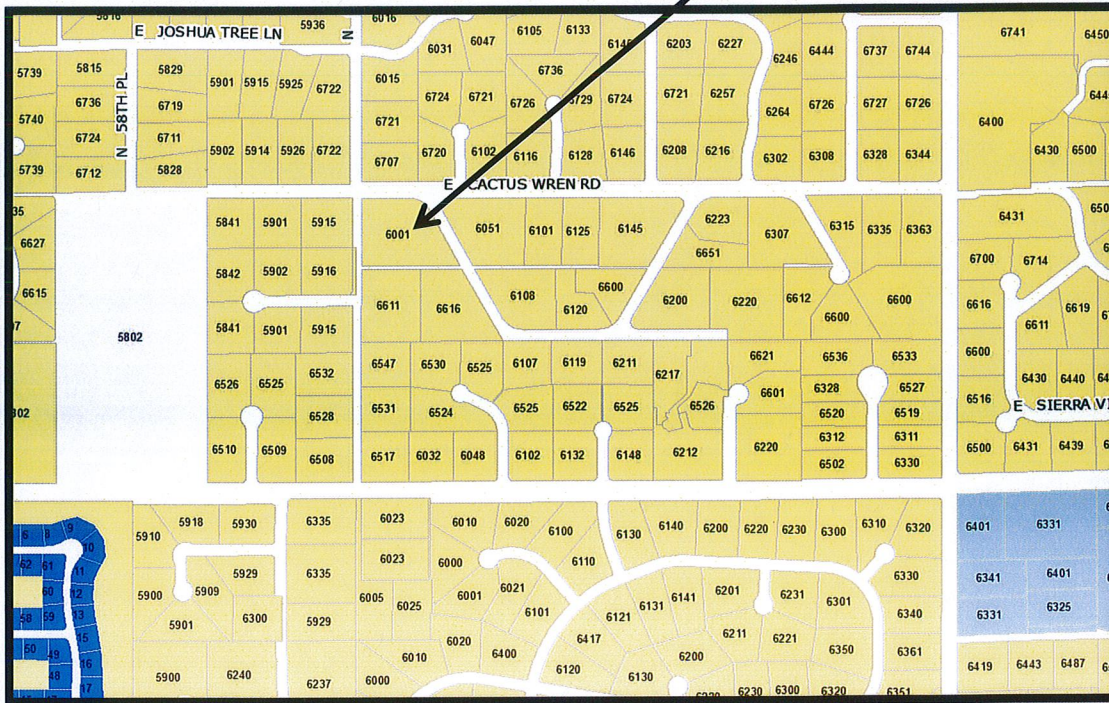

VICINITY MAP

Subject Property

Lot Split

6001 E Cactus Wren Rd

GENERAL PLAN

Subject Property

Legend

- | | |
|--|---------------------|
| Low Density Residential OR Resort/Country Club | Private Open Space |
| Private Open Space OR Resort/Country Club | Public Open Space |
| Very Low Density Residential | Medical Office |
| Low Density Residential | Public/Quasi Public |
| Medium Density Residential | Resort/Country Club |

Lot Split

6001 E Cactus Wren Rd

ZONING

Subject Property

Zoning	
	R-43S
	R-10
	R-18
	R-18A
	R-18CP
	R-35
	R-35A
	R-35CP
	R-43
	R-43CP
	R-175
	SUP-O
	SUP-P
	SUP-R
	OSP

Lot Split

6001 E Cactus Wren Rd