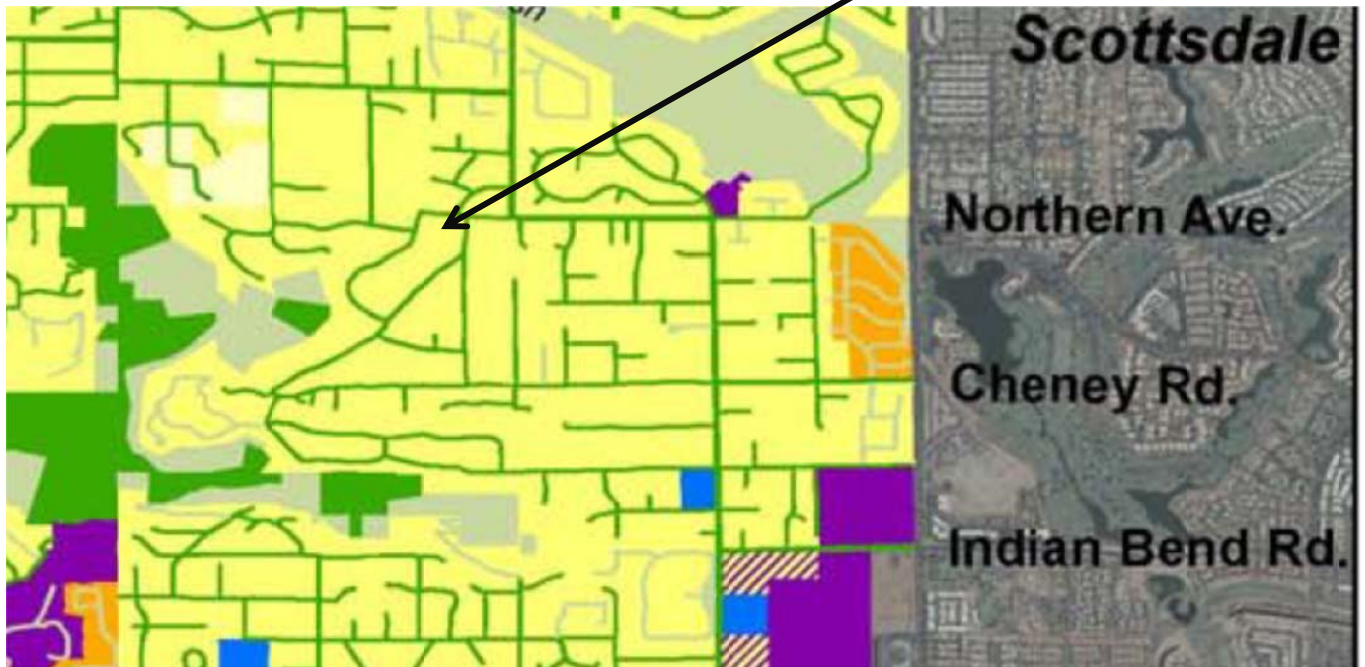

AERIAL MAP

Subject Property

Lot Split

7808 N Ironwood Drive

GENERAL PLAN

Subject Property

Legend

- | | |
|--|---------------------|
| Low Density Residential OR Resort/Country Club | Private Open Space |
| Private Open Space OR Resort/Country Club | Public Open Space |
| Very Low Density Residential | Medical Office |
| Low Density Residential | Public/Quasi Public |
| Medium Density Residential | Resort/Country Club |

Lot Split

7808 N Ironwood Drive

ZONING

Subject Property

| Zoning | |
|--------|--------|
| | R-43S |
| | R-10 |
| | R-18 |
| | R-18A |
| | R-18CP |
| | R-35 |
| | R-35A |
| | R-35CP |
| | R-43 |
| | R-43CP |
| | R-175 |
| | SUP-O |
| | SUP-P |
| | SUP-R |
| | OSP |

Lot Split

7808 N Ironwood Drive