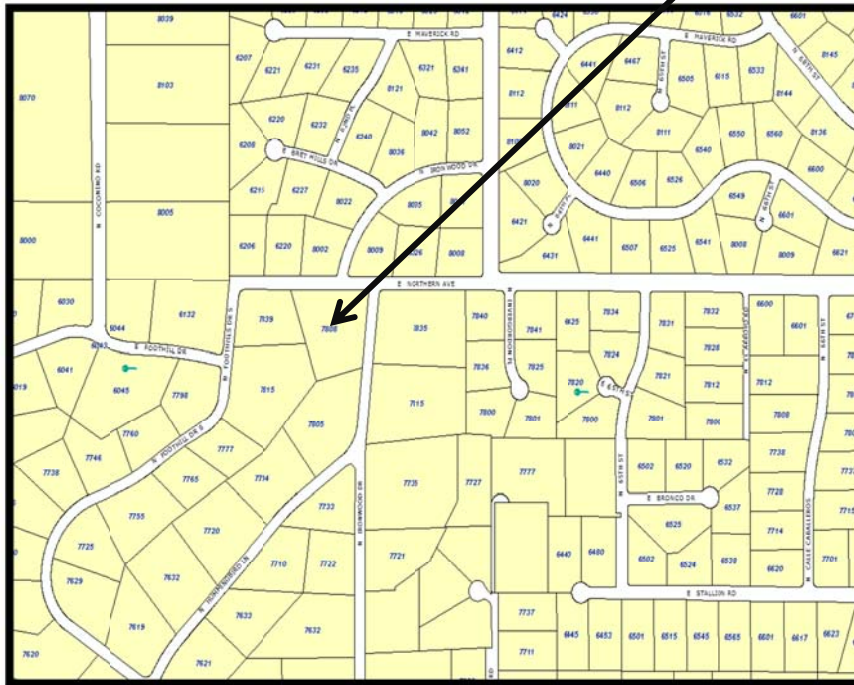

AERIAL MAP

Subject Property

Lot Split

7808 N Ironwood Drive

GENERAL PLAN

Subject Property

Legend

- | | |
|--|---------------------|
| Low Density Residential OR Resort/Country Club | Private Open Space |
| Private Open Space OR Resort/Country Club | Public Open Space |
| Very Low Density Residential | Medical Office |
| Low Density Residential | Public/Quasi Public |
| Medium Density Residential | Resort/Country Club |

Lot Split

7808 N Ironwood Drive

ZONING

Subject Property

| Zoning | |
|--------|--------|
| | R-43S |
| | R-10 |
| | R-18 |
| | R-18A |
| | R-18CP |
| | R-35 |
| | R-35A |
| | R-35CP |
| | R-43 |
| | R-43CP |
| | R-175 |
| | SUP-O |
| | SUP-P |
| | SUP-R |
| | OSP |

Lot Split

7808 N Ironwood Drive