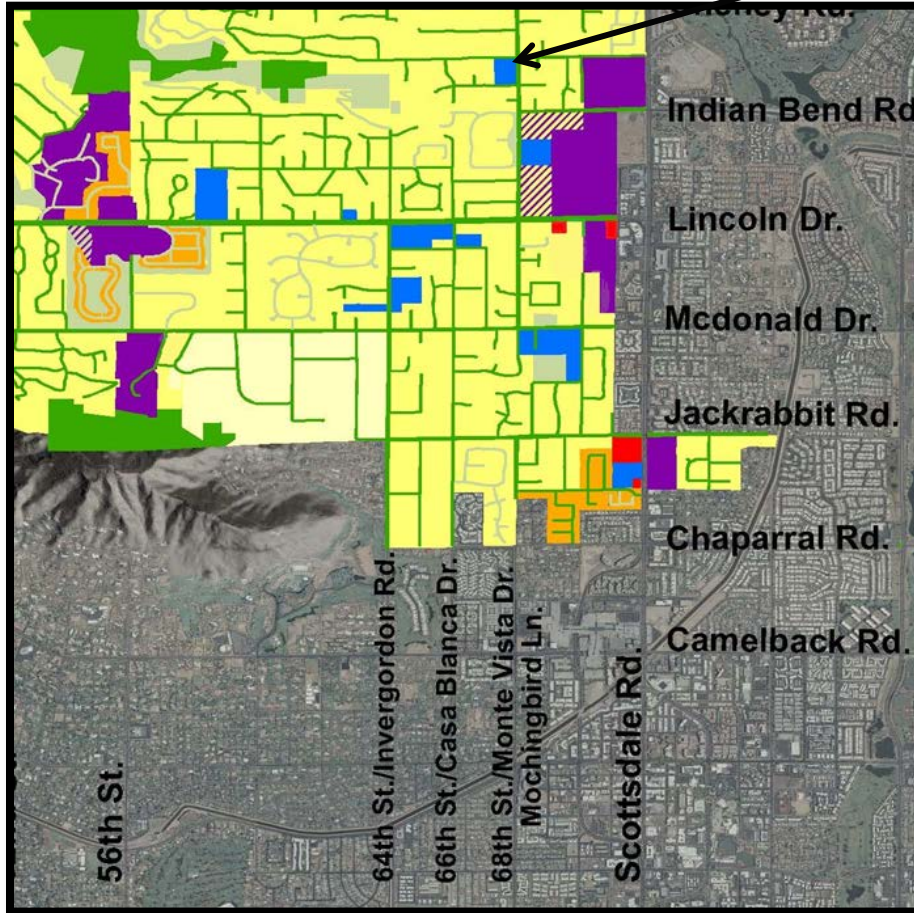

VICINITY MAP

Subject Property

Ascension Lutheran Church SUP

7100 N Mockingbird Lane

GENERAL PLAN

Subject Property

Legend

- | | |
|--|---------------------|
| Low Density Residential OR Resort/Country Club | Private Open Space |
| Private Open Space OR Resort/Country Club | Public Open Space |
| Very Low Density Residential | Medical Office |
| Low Density Residential | Public/Quasi Public |
| Medium Density Residential | Resort/Country Club |

Ascension Lutheran Church SUP

7100 N Mockingbird Lane

ZONING

Subject Property

Zoning	
	R-43S
	R-10
	R-18
	R-18A
	R-18CP
	R-35
	R-35A
	R-35CP
	R-43
	R-43CP
	R-175
	SUP-O
	SUP-P
	SUP-R
	OSP

Ascension Lutheran Church SUP

7100 N Mockingbird Lane