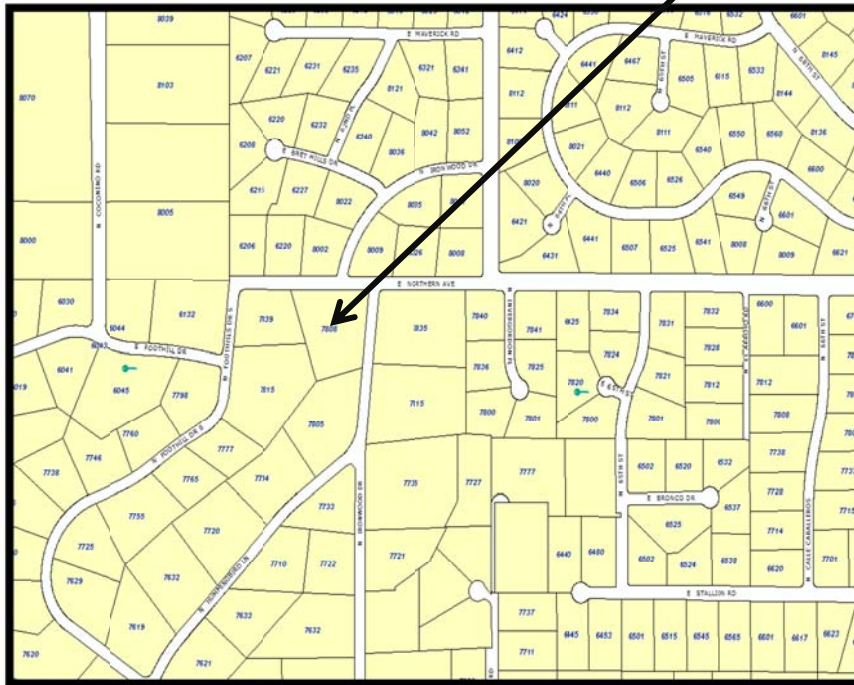

AERIAL MAP

Subject Property

Lot Split

7808 N Ironwood Drive

GENERAL PLAN

Subject Property

Legend

- | | |
|--|---------------------|
| Low Density Residential OR Resort/Country Club | Private Open Space |
| Private Open Space OR Resort/Country Club | Public Open Space |
| Very Low Density Residential | Medical Office |
| Low Density Residential | Public/Quasi Public |
| Medium Density Residential | Resort/Country Club |

Lot Split

7808 N Ironwood Drive

ZONING

Subject Property

Zoning	
	R-43S
	R-10
	R-18
	R-18A
	R-18CP
	R-35
	R-35A
	R-35CP
	R-43
	R-43CP
	R-175
	SUP-O
	SUP-P
	SUP-R
	OSP

Lot Split

7808 N Ironwood Drive