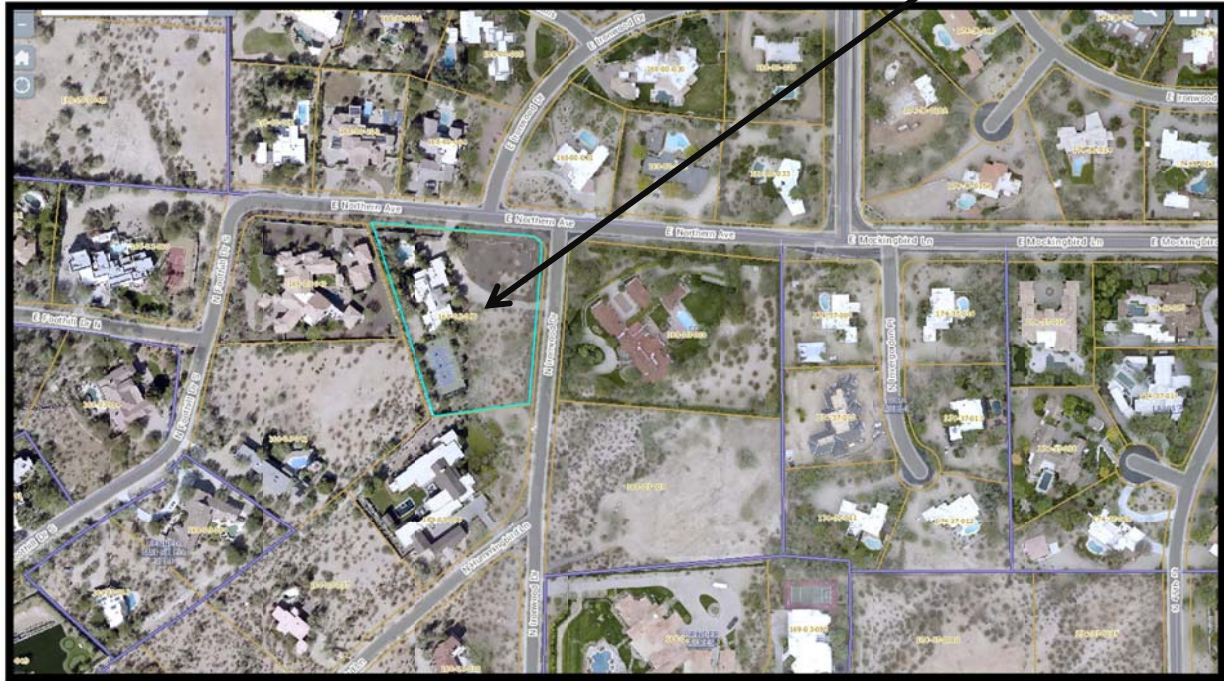

AERIAL MAP

Subject Property

Lot Split

7808 N Ironwood Drive

GENERAL PLAN

Subject Property

Legend

- | | |
|--|---------------------|
| Low Density Residential OR Resort/Country Club | Private Open Space |
| Private Open Space OR Resort/Country Club | Public Open Space |
| Very Low Density Residential | Medical Office |
| Low Density Residential | Public/Quasi Public |
| Medium Density Residential | Resort/Country Club |

Lot Split

7808 N Ironwood Drive

ZONING

Subject Property

Zoning	
	R-43S
	R-10
	R-18
	R-18A
	R-18CP
	R-35
	R-35A
	R-35CP
	R-43
	R-43CP
	R-175
	SUP-O
	SUP-P
	SUP-R
	OSP

Lot Split

7808 N Ironwood Drive