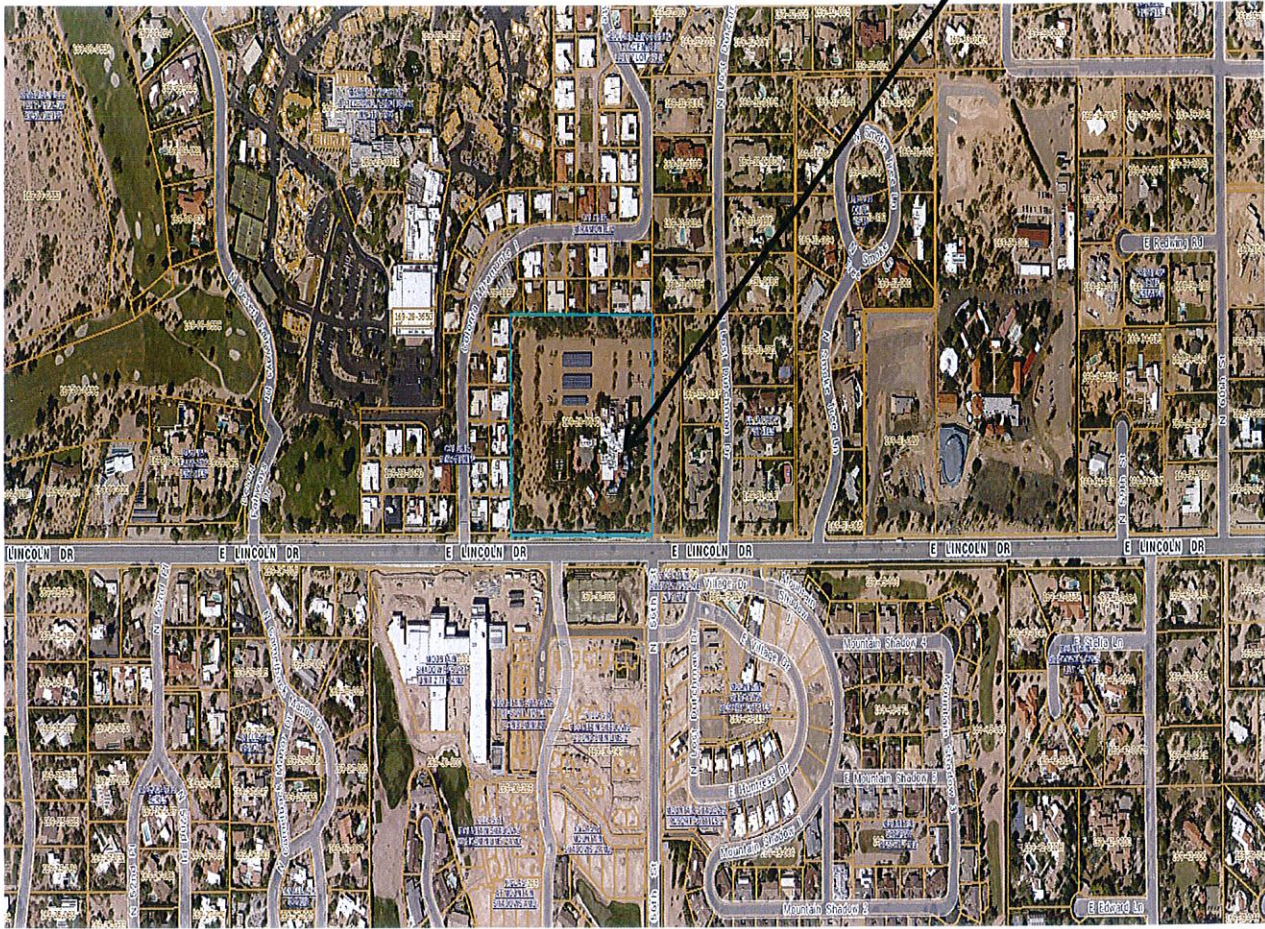

VICINITY MAP

Subject Property

El Chorro Lodge SUP

5550 E Lincoln Drive

GENERAL PLAN

Subject Property

Legend

- | | |
|--|---------------------|
| Low Density Residential OR Resort/Country Club | Private Open Space |
| Private Open Space OR Resort/Country Club | Public Open Space |
| Very Low Density Residential | Medical Office |
| Low Density Residential | Public/Quasi Public |
| Medium Density Residential | Resort/Country Club |

El Chorro Lodge SUP

5550 E Lincoln Drive

ZONING

El Chorro Lodge SUP

5550 E Lincoln Drive