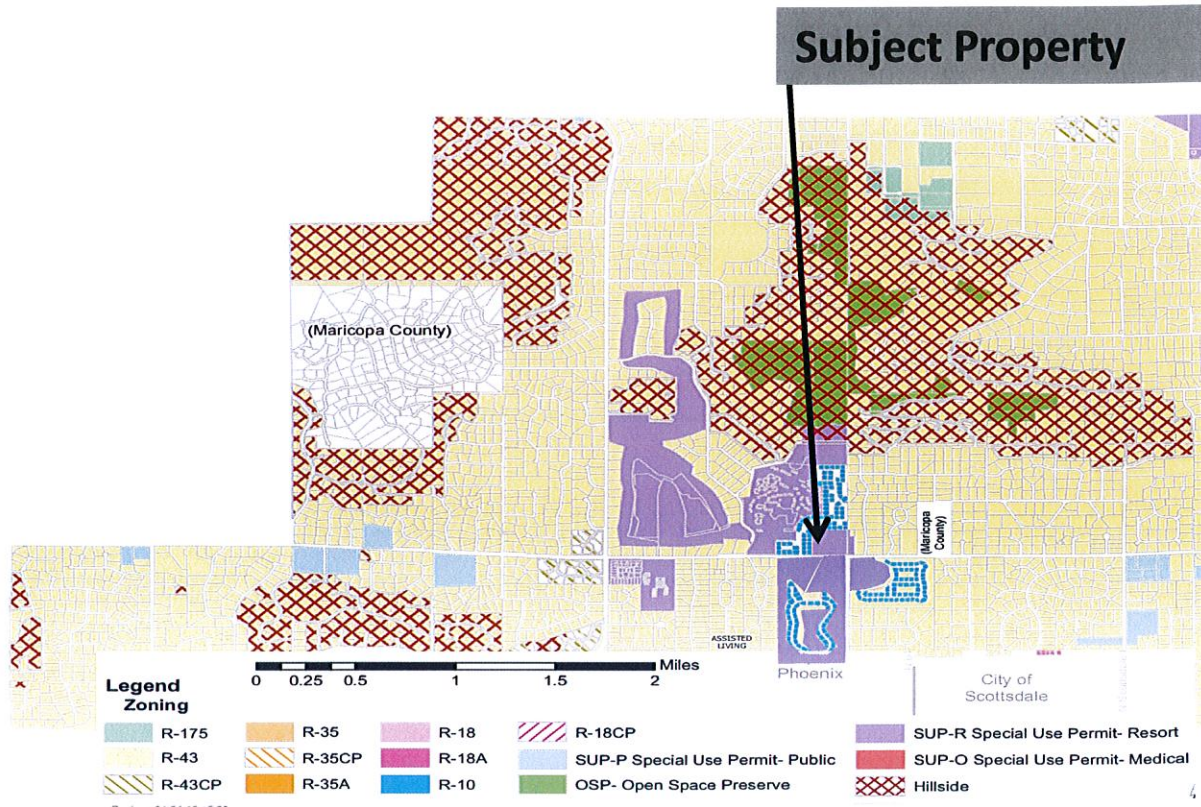

VICINITY MAP

Subject Property

El Chorro Lodge SUP

5550 E Lincoln Drive

GENERAL PLAN

Subject Property

Legend

- | | |
|--|---------------------|
| Low Density Residential OR Resort/Country Club | Private Open Space |
| Private Open Space OR Resort/Country Club | Public Open Space |
| Very Low Density Residential | Medical Office |
| Low Density Residential | Public/Quasi Public |
| Medium Density Residential | Resort/Country Club |

El Chorro Lodge SUP

5550 E Lincoln Drive

ZONING

El Chorro Lodge SUP

5550 E Lincoln Drive