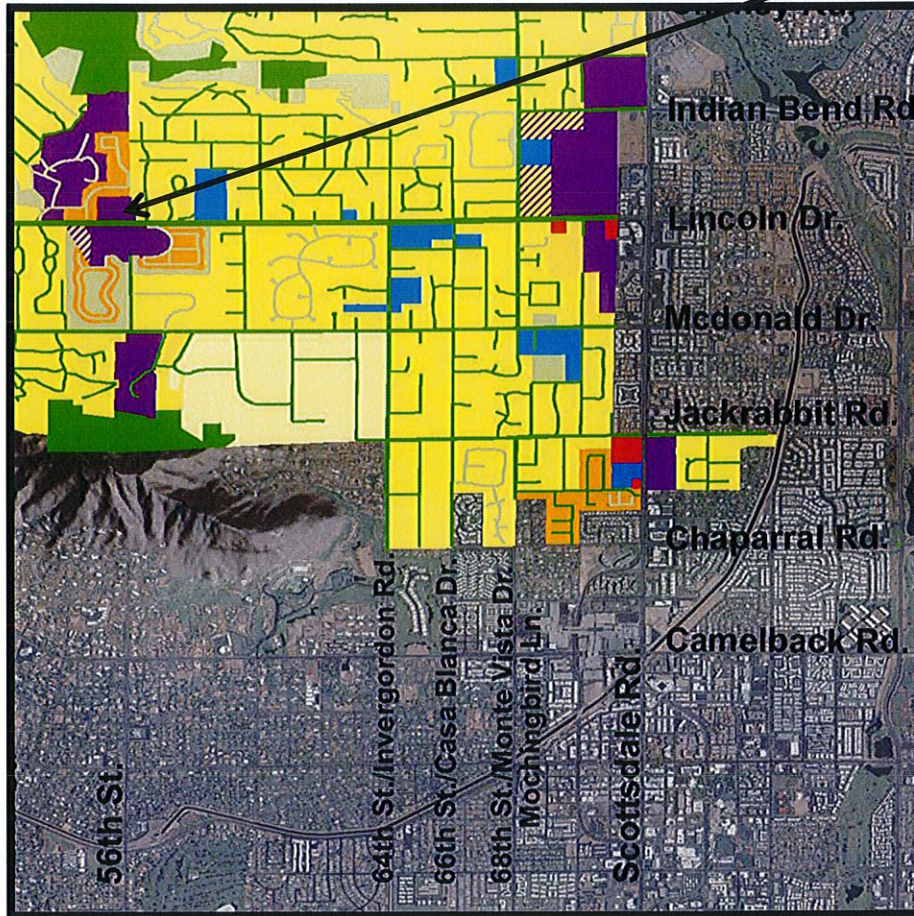

VICINITY MAP

Subject Property

El Chorro Lodge SUP

5550 E Lincoln Drive

GENERAL PLAN

Subject Property

Legend

- | | |
|--|---------------------|
| Low Density Residential OR Resort/Country Club | Private Open Space |
| Private Open Space OR Resort/Country Club | Public Open Space |
| Very Low Density Residential | Medical Office |
| Low Density Residential | Public/Quasi Public |
| Medium Density Residential | Resort/Country Club |

El Chorro Lodge SUP

5550 E Lincoln Drive

ZONING

El Chorro Lodge SUP

5550 E Lincoln Drive