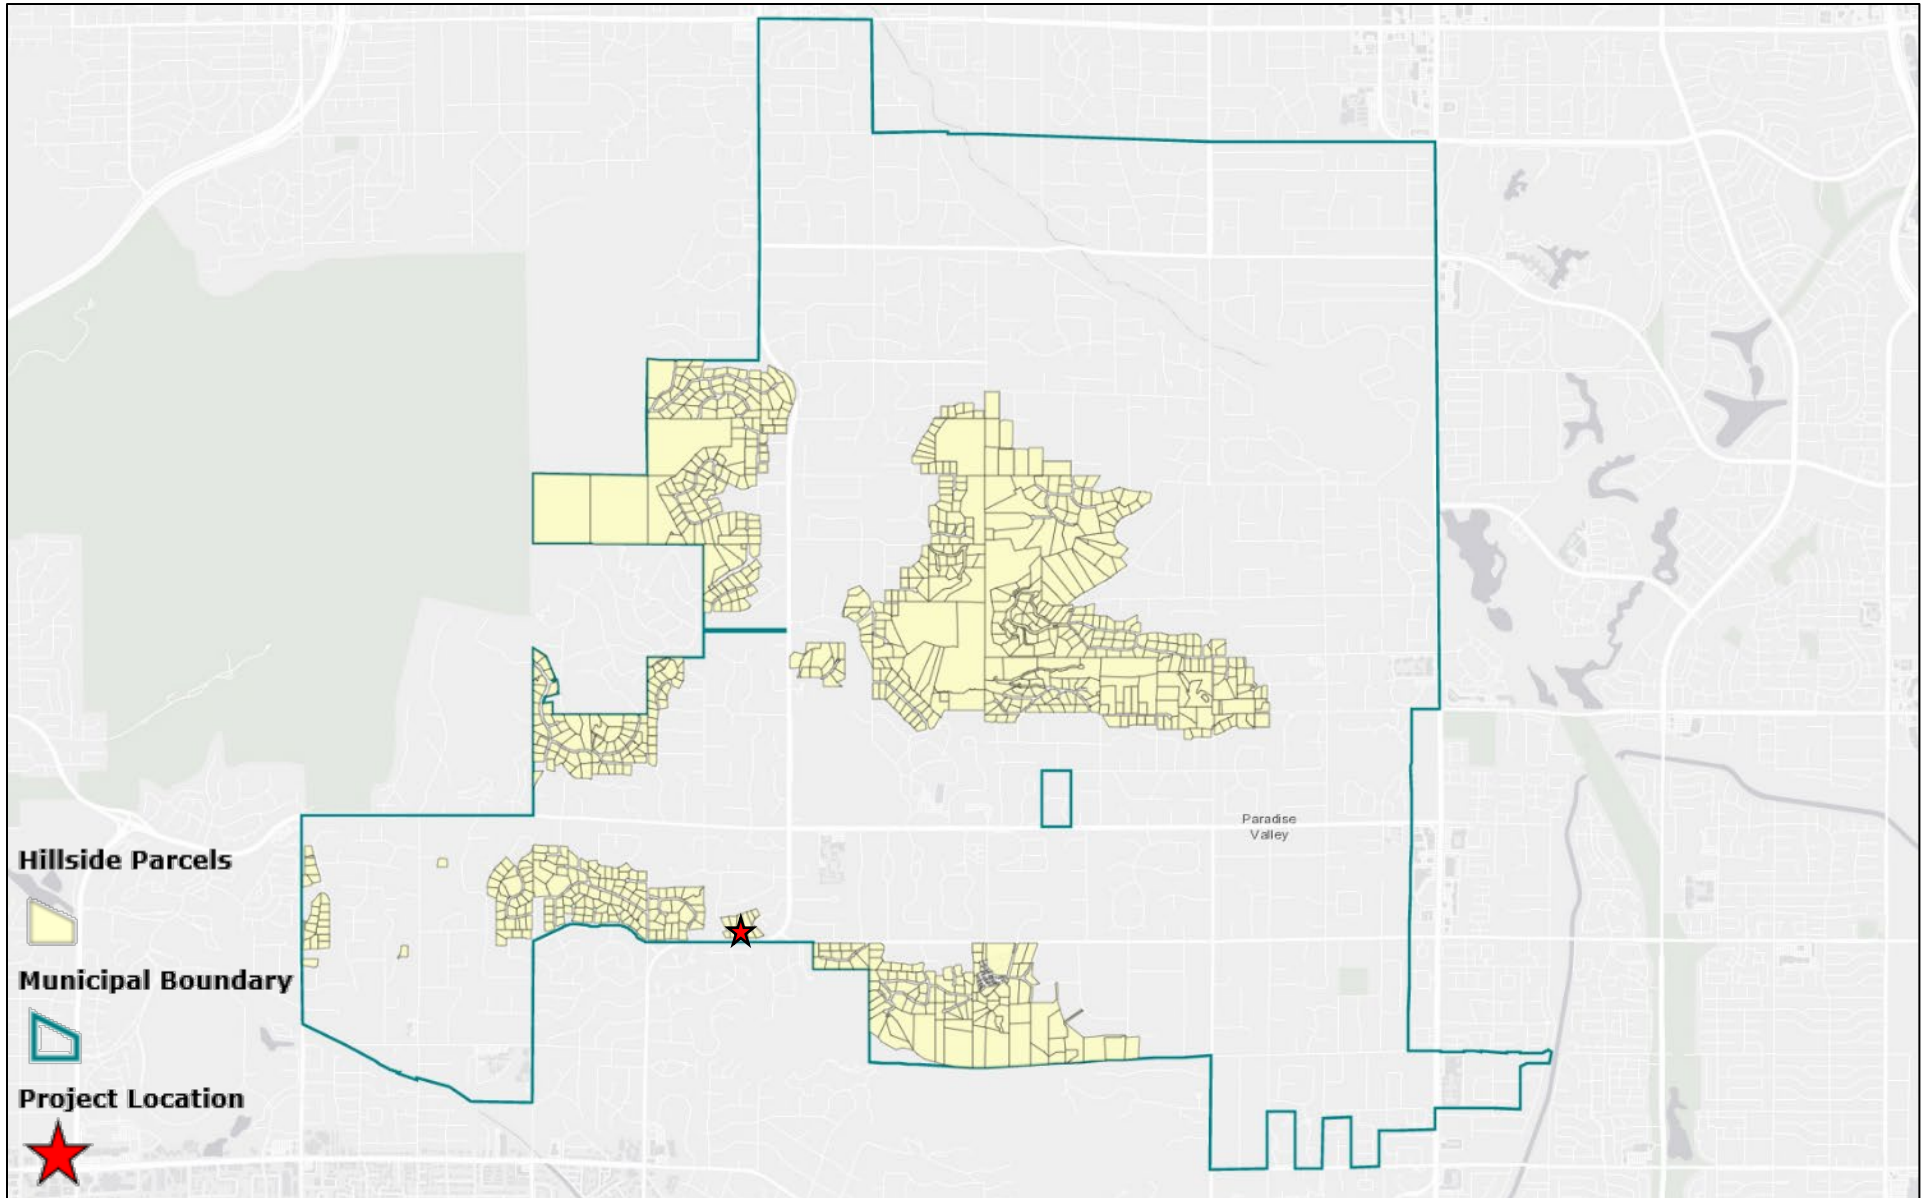

# HILLSIDE MAP (OVERVIEW)

**4751 E Marston Drive**

**ZONING MAP (ZOOM)**

**4751 E Marston Drive**

VICINITY MAP (ZOOM)

4751 E Marston Drive