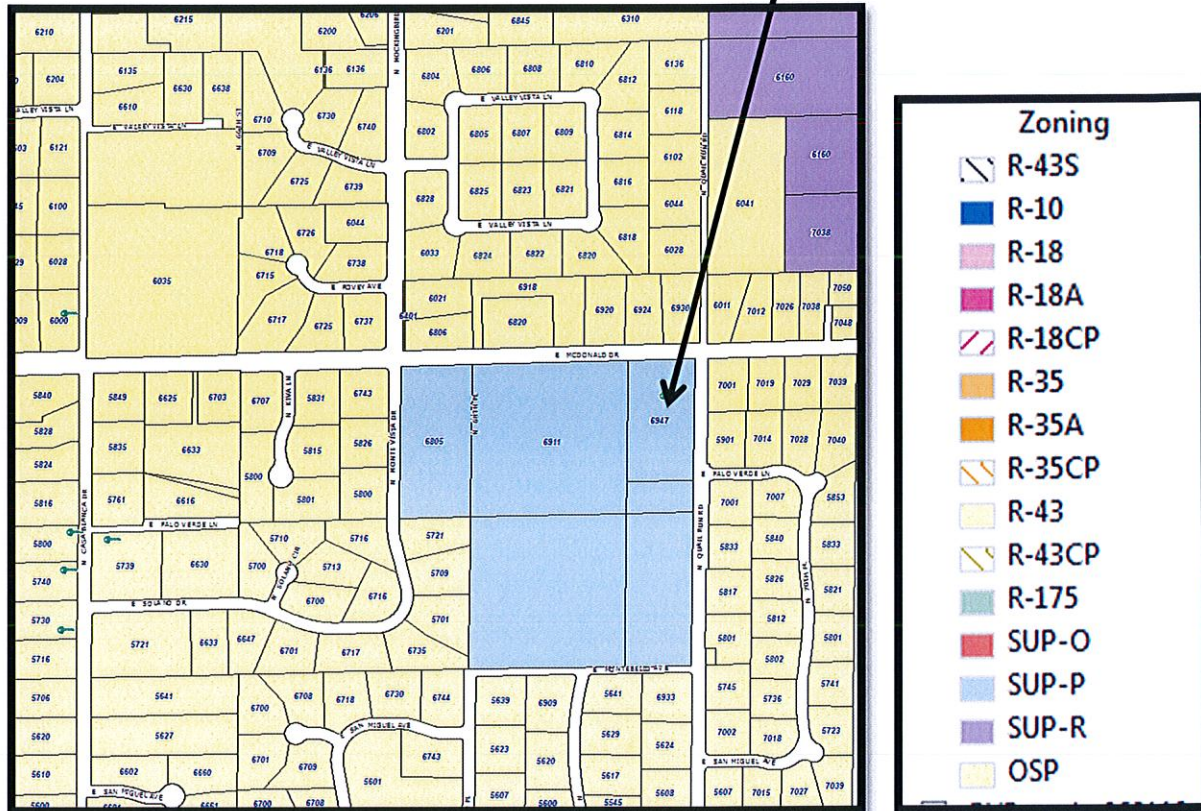

VICINITY MAP

Subject Property

Valley Presbyterian SUP
6947 E McDonald Drive

ZONING

Subject Property

Valley Presbyterian SUP
6947 E McDonald Drive

GENERAL PLAN

Subject Property

Legend

- | | |
|------------------------------------------------|---------------------|
| Low Density Residential OR Resort/Country Club | Private Open Space |
| Private Open Space OR Resort/Country Club | Public Open Space |
| Very Low Density Residential | Medical Office |
| Low Density Residential | Public/Quasi Public |
| Medium Density Residential | Resort/Country Club |

Valley Presbyterian SUP

6947 E McDonald Drive