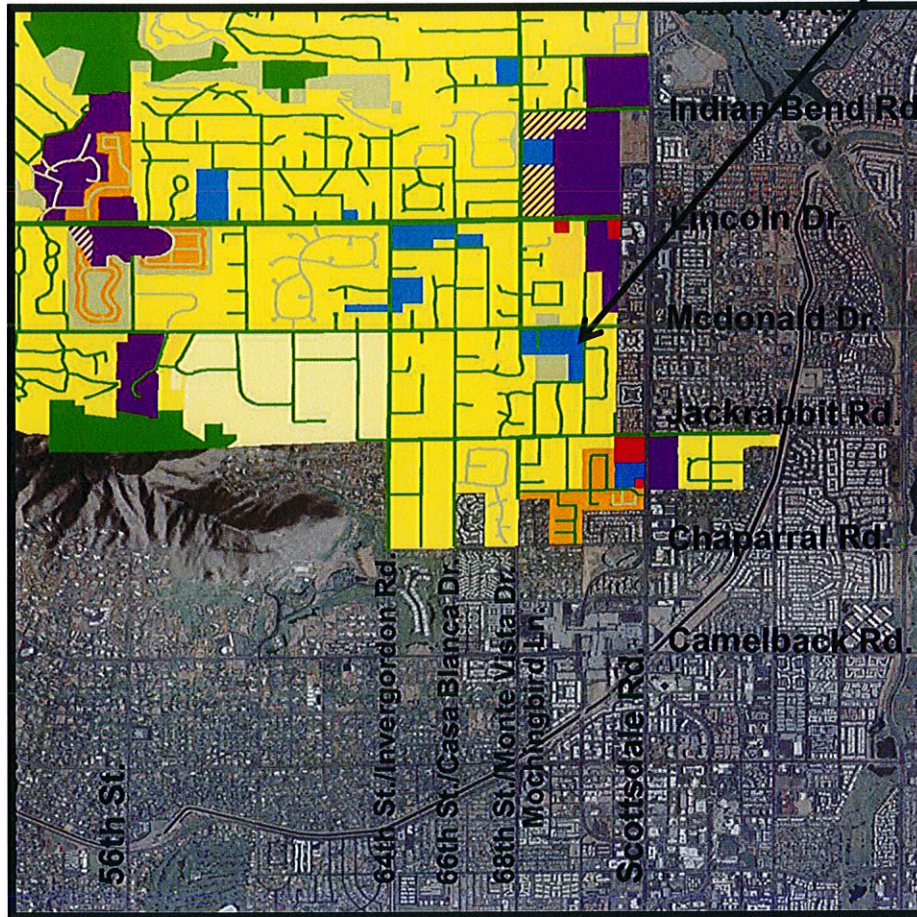

VICINITY MAP

Subject Property

Valley Presbyterian SUP
6947 E McDonald Drive

ZONING

Subject Property

Valley Presbyterian SUP
6947 E McDonald Drive

GENERAL PLAN

Subject Property

Legend

- | | |
|------------------------------------------------|---------------------|
| Low Density Residential OR Resort/Country Club | Private Open Space |
| Private Open Space OR Resort/Country Club | Public Open Space |
| Very Low Density Residential | Medical Office |
| Low Density Residential | Public/Quasi Public |
| Medium Density Residential | Resort/Country Club |

Valley Presbyterian SUP

6947 E McDonald Drive