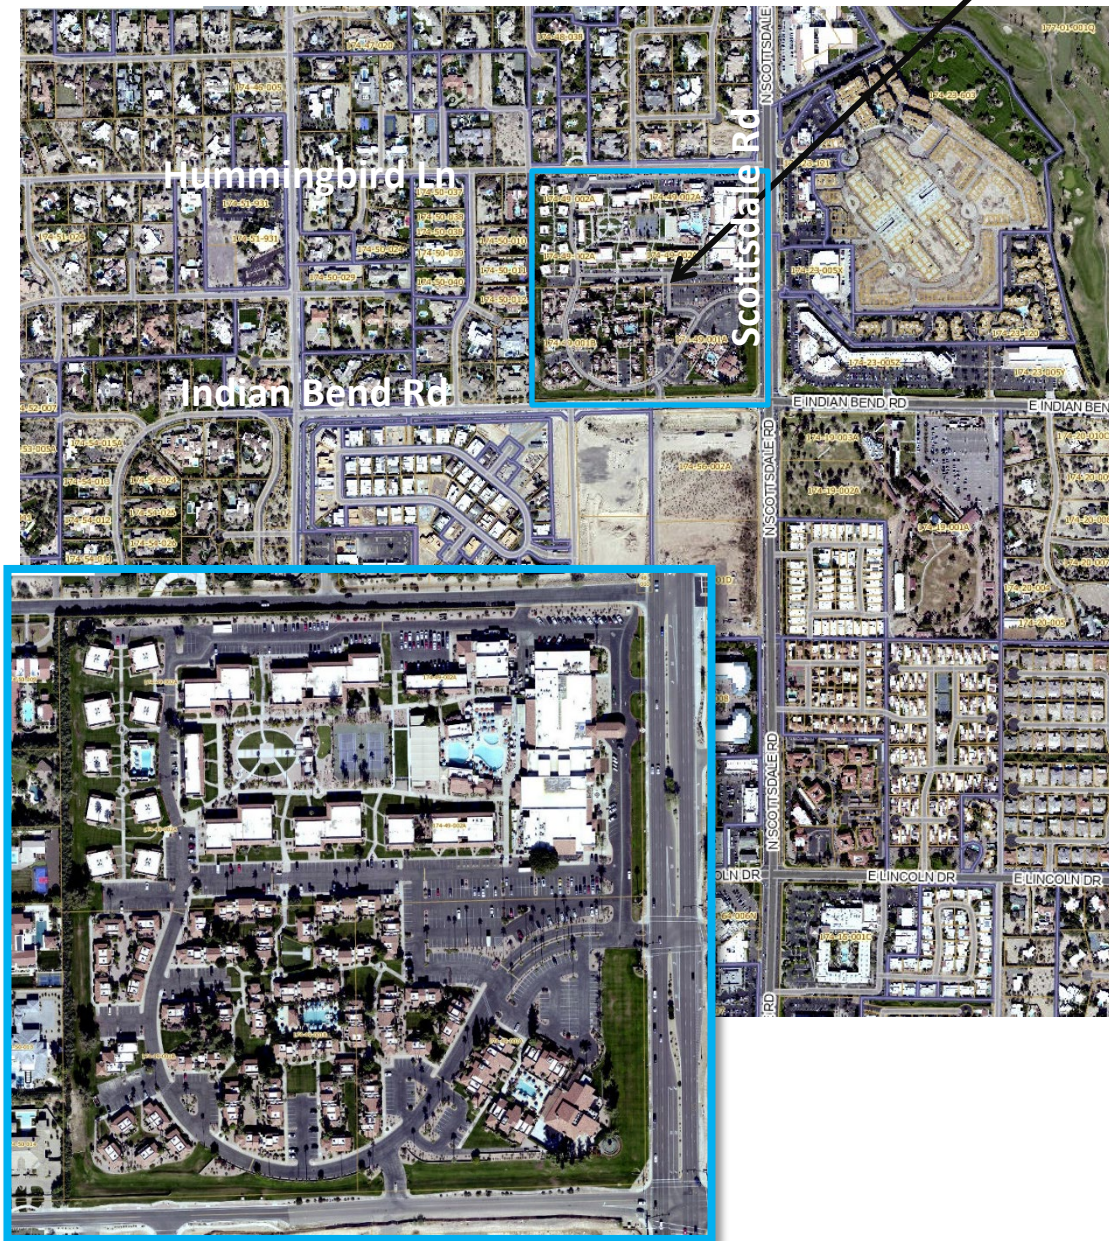

Vicinity Map -7200 N Scottsdale Rd

10/11/2022, 11:42:56 AM

1:97,074

 Municipal Boundary

City of Phoenix, Bureau of Land Management, Esri, HERE, Garmin, GeoTechnologies, Inc., NGA, USGS

Town of Paradise Valley
© Town of Paradise Valley

VICINITY MAP

Subject Property

Scottsdale Plaza Resort SUP

7200 N Scottsdale Road

GENERAL PLAN

Subject Property

Legend

- Planning Area
- Municipal Limits
- Roads
- Indian Bend Wash
- Arizona Canal
- Major Washes