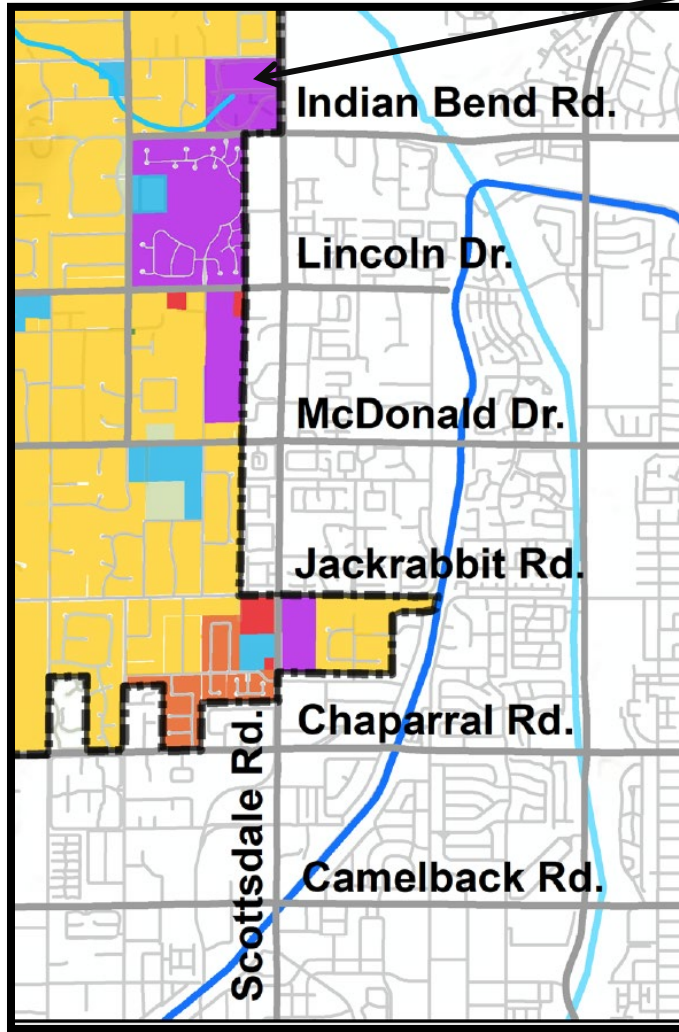

Vicinity Map -7200 N Scottsdale Rd

10/11/2022, 11:42:56 AM

1:97,074

 Municipal Boundary

City of Phoenix, Bureau of Land Management, Esri, HERE, Garmin, GeoTechnologies, Inc., NGA, USGS

Town of Paradise Valley
© Town of Paradise Valley

VICINITY MAP

Subject Property

Scottsdale Plaza Resort SUP

7200 N Scottsdale Road

GENERAL PLAN

Subject Property

Legend

- Planning Area
- Municipal Limits
- Roads
- Indian Bend Wash
- Arizona Canal
- Major Washes