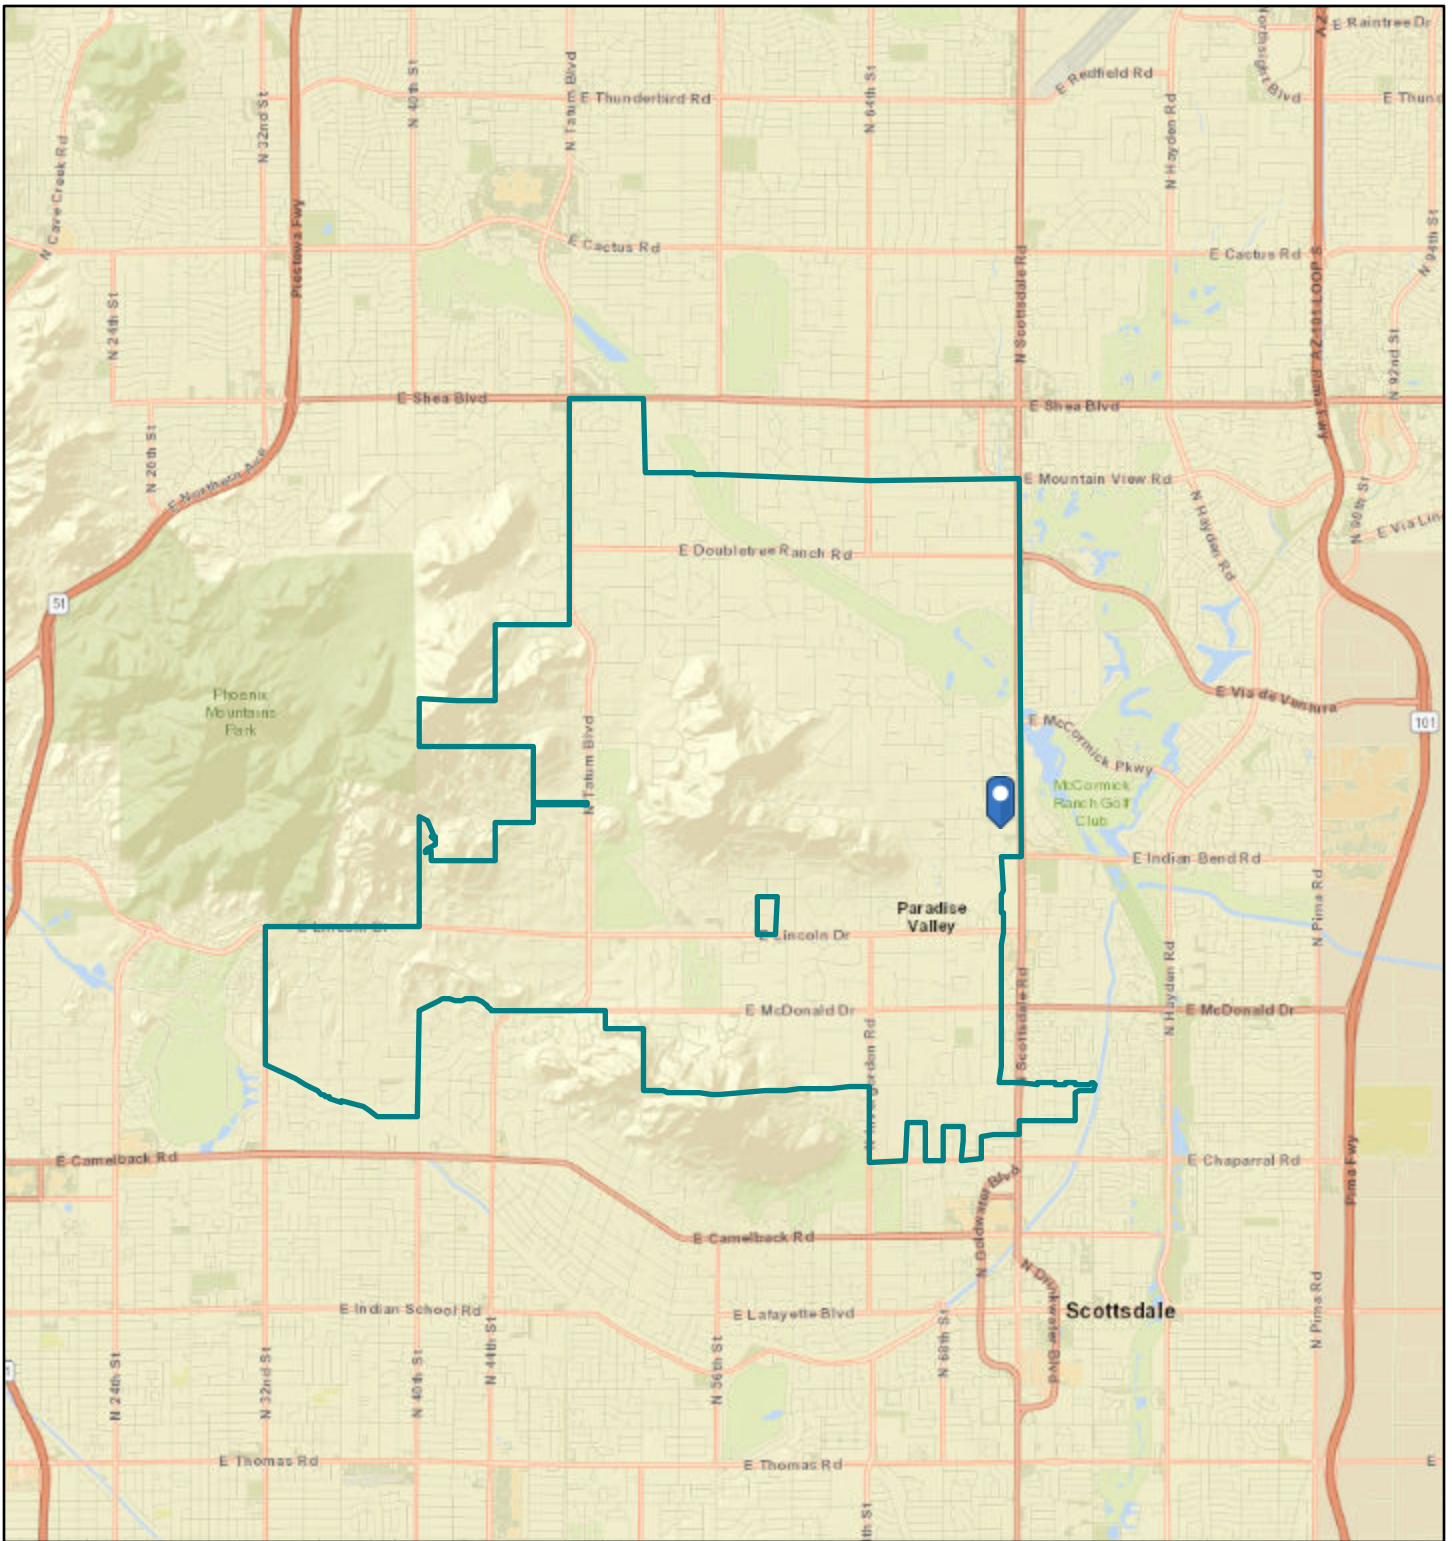

Vicinity Map -7200 N Scottsdale Rd

10/11/2022, 11:42:56 AM

1:97,074

 Municipal Boundary

City of Phoenix, Bureau of Land Management, Esri, HERE, Garmin, GeoTechnologies, Inc., NGA, USGS

Town of Paradise Valley
© Town of Paradise Valley

VICINITY MAP

Subject Property

Scottsdale Plaza Resort SUP

7200 N Scottsdale Road

GENERAL PLAN

Subject Property

Legend

- Planning Area
- Municipal Limits
- Roads
- Indian Bend Wash
- Arizona Canal
- Major Washes

Land Use Classifications

- Very Low Density Residential
- Low Density Residential
- Medium Density Residential
- Private Open Space
- Public Open Space
- Medical Office
- Public/Quasi Public
- Resort/Country Club

NOTE: All public right-of-ways shall be considered Public Open Space.

Scottsdale Plaza Resort SUP

7200 N Scottsdale Road

ZONING

Subject Property

Scottsdale Plaza Resort SUP

7200 N Scottsdale Road