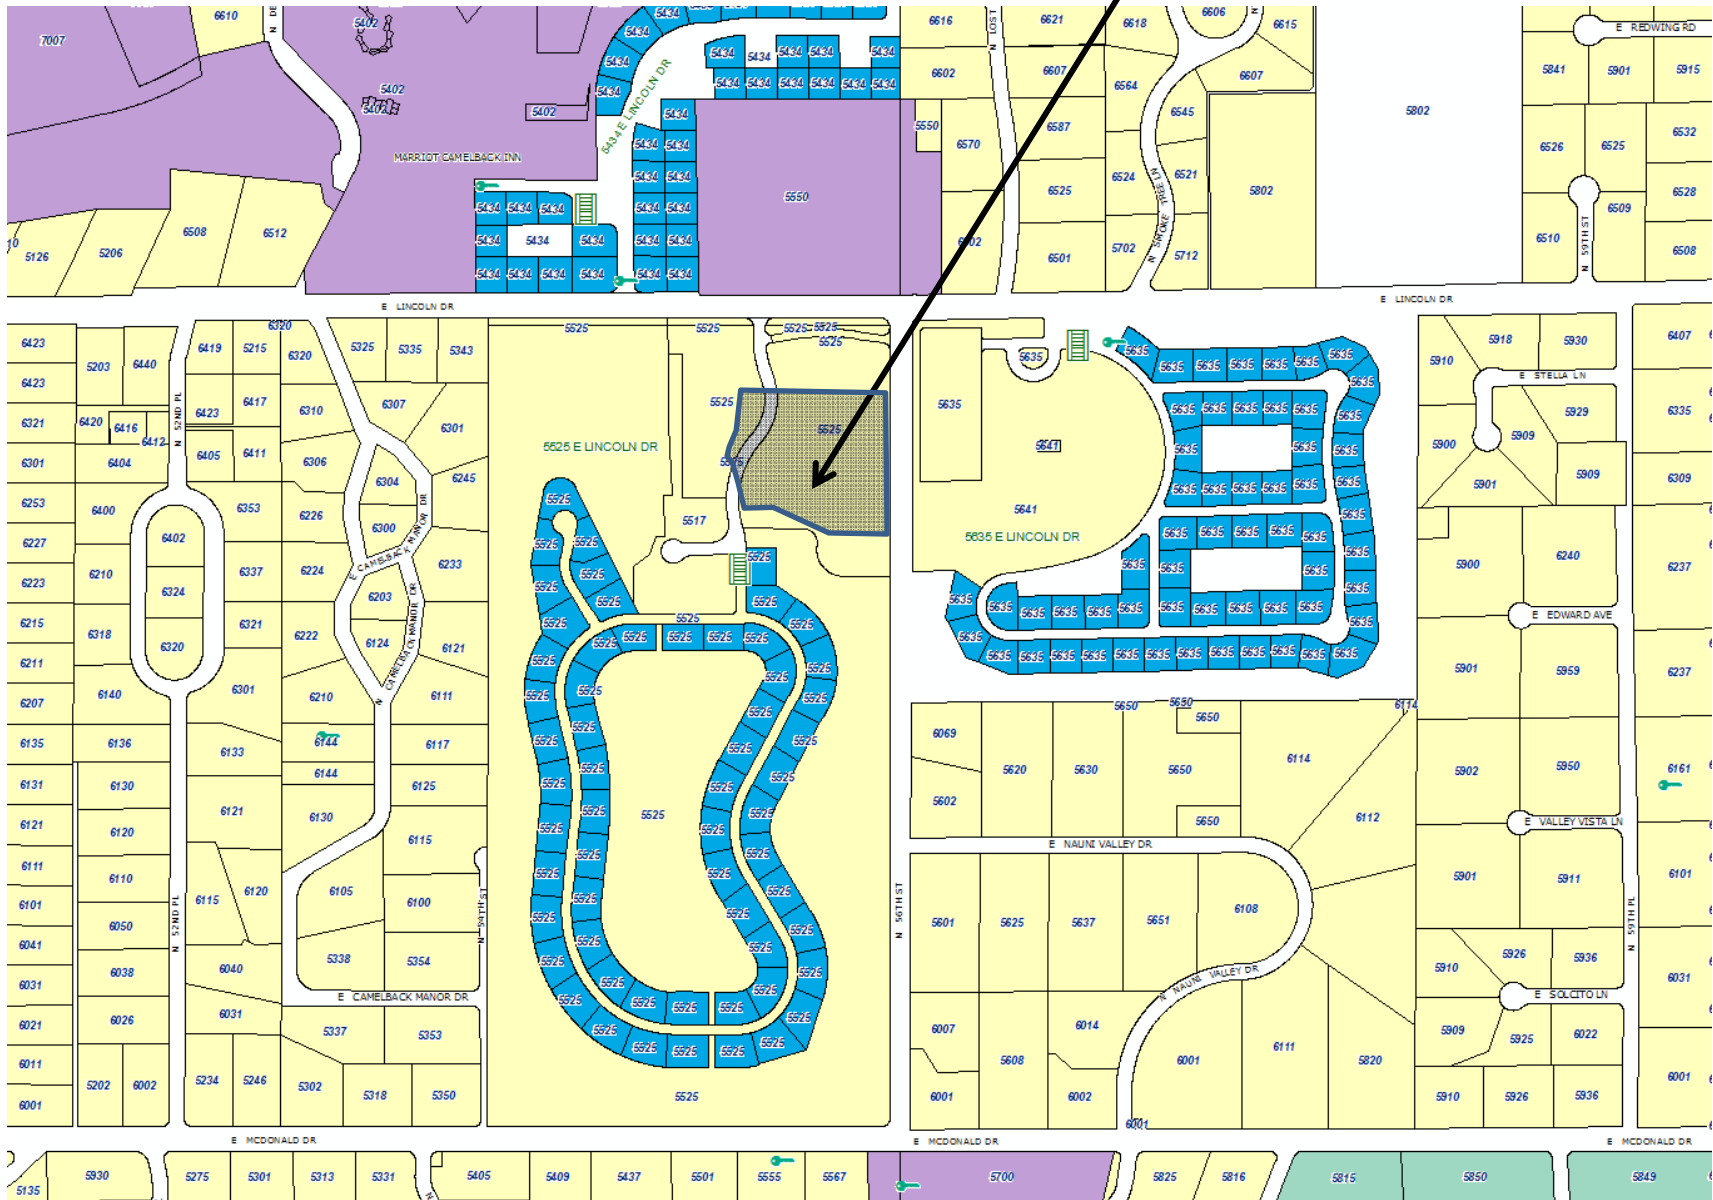

Vicinity Map

Subject Property

Aerial Photo

Subject Property

General Plan

Subject Property

Legend

- Low Density Residential OR Resort/Country Club
- Private Open Space OR Resort/Country Club
- Very Low Density Residential
- Low Density Residential
- Medium Density Residential

Zoning

Subject Property

5.17 acres of 67-acre site