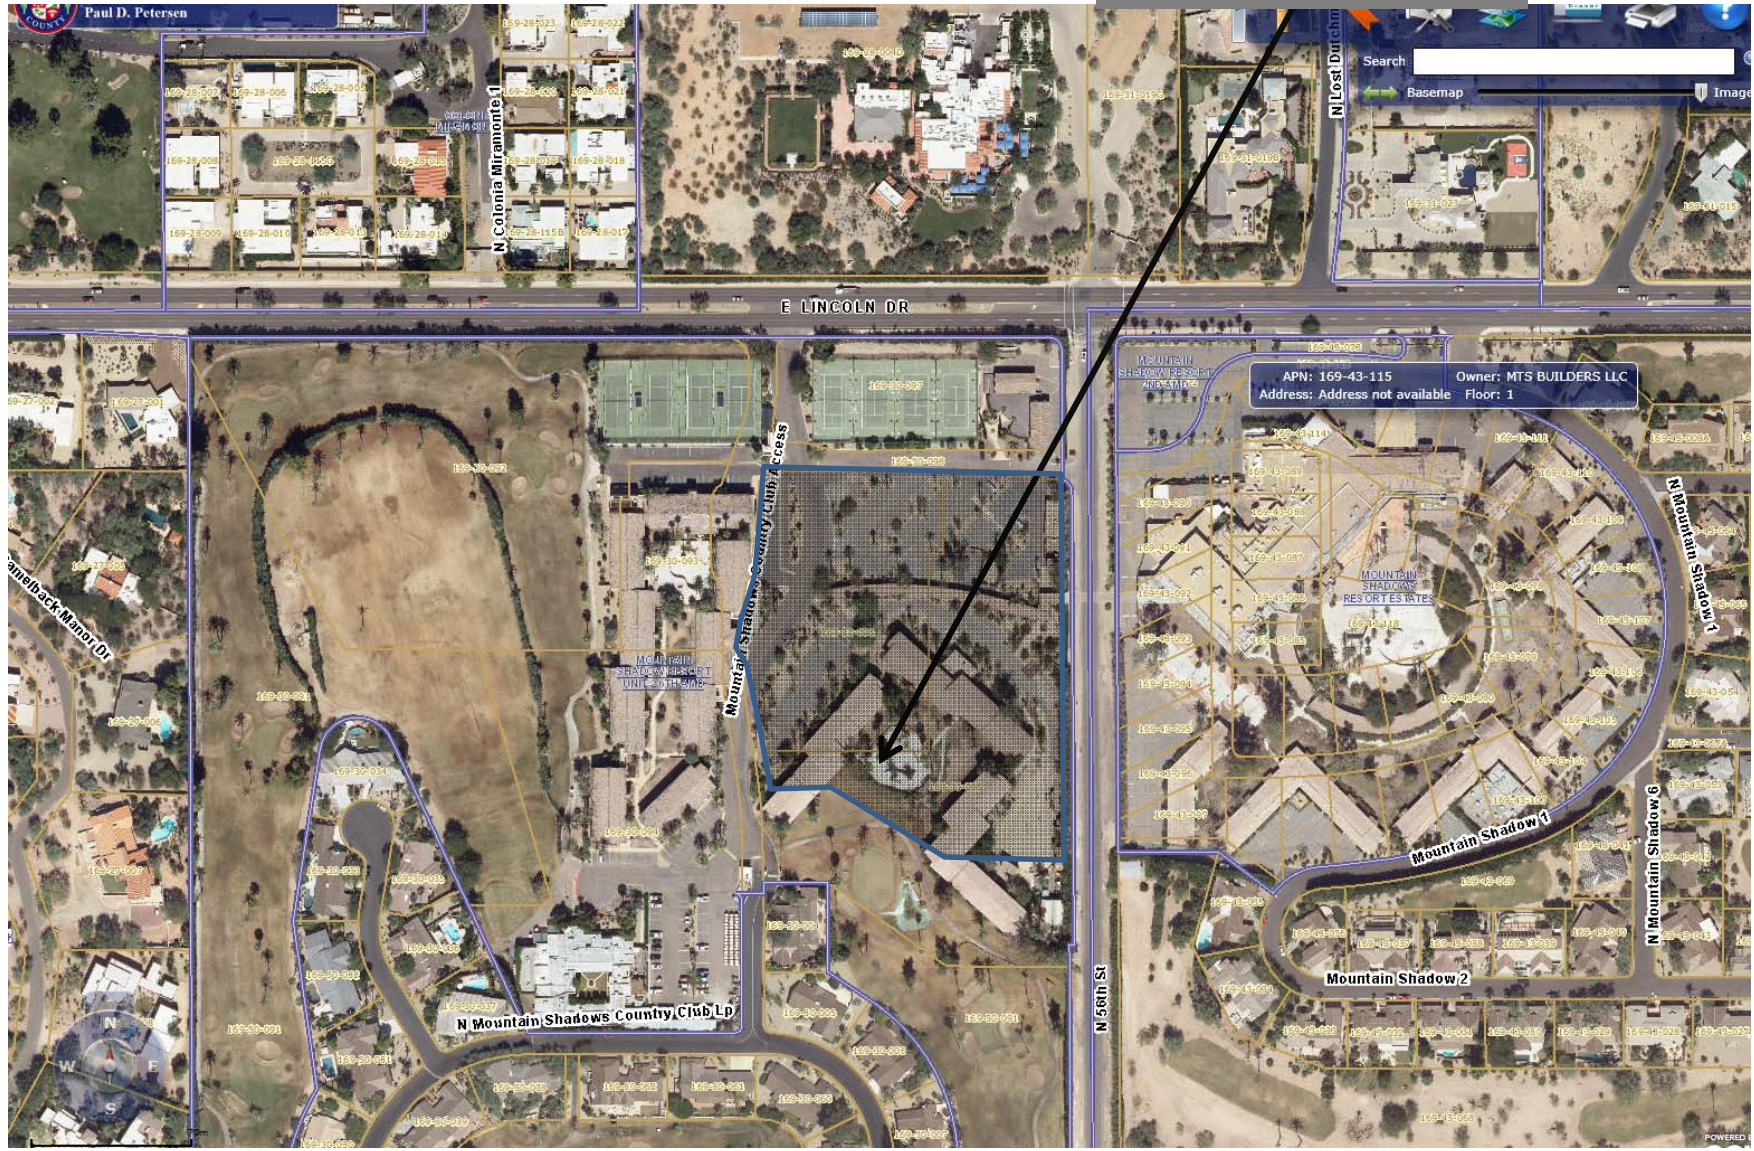

Vicinity Map

Subject Property

Aerial Photo

Subject Property

General Plan

Subject Property

Legend

- Low Density Residential OR Resort/Country Club
- Private Open Space OR Resort/Country Club
- Very Low Density Residential
- Low Density Residential
- Medium Density Residential

Zoning

5.17 acres of 67-acre site

Subject Property