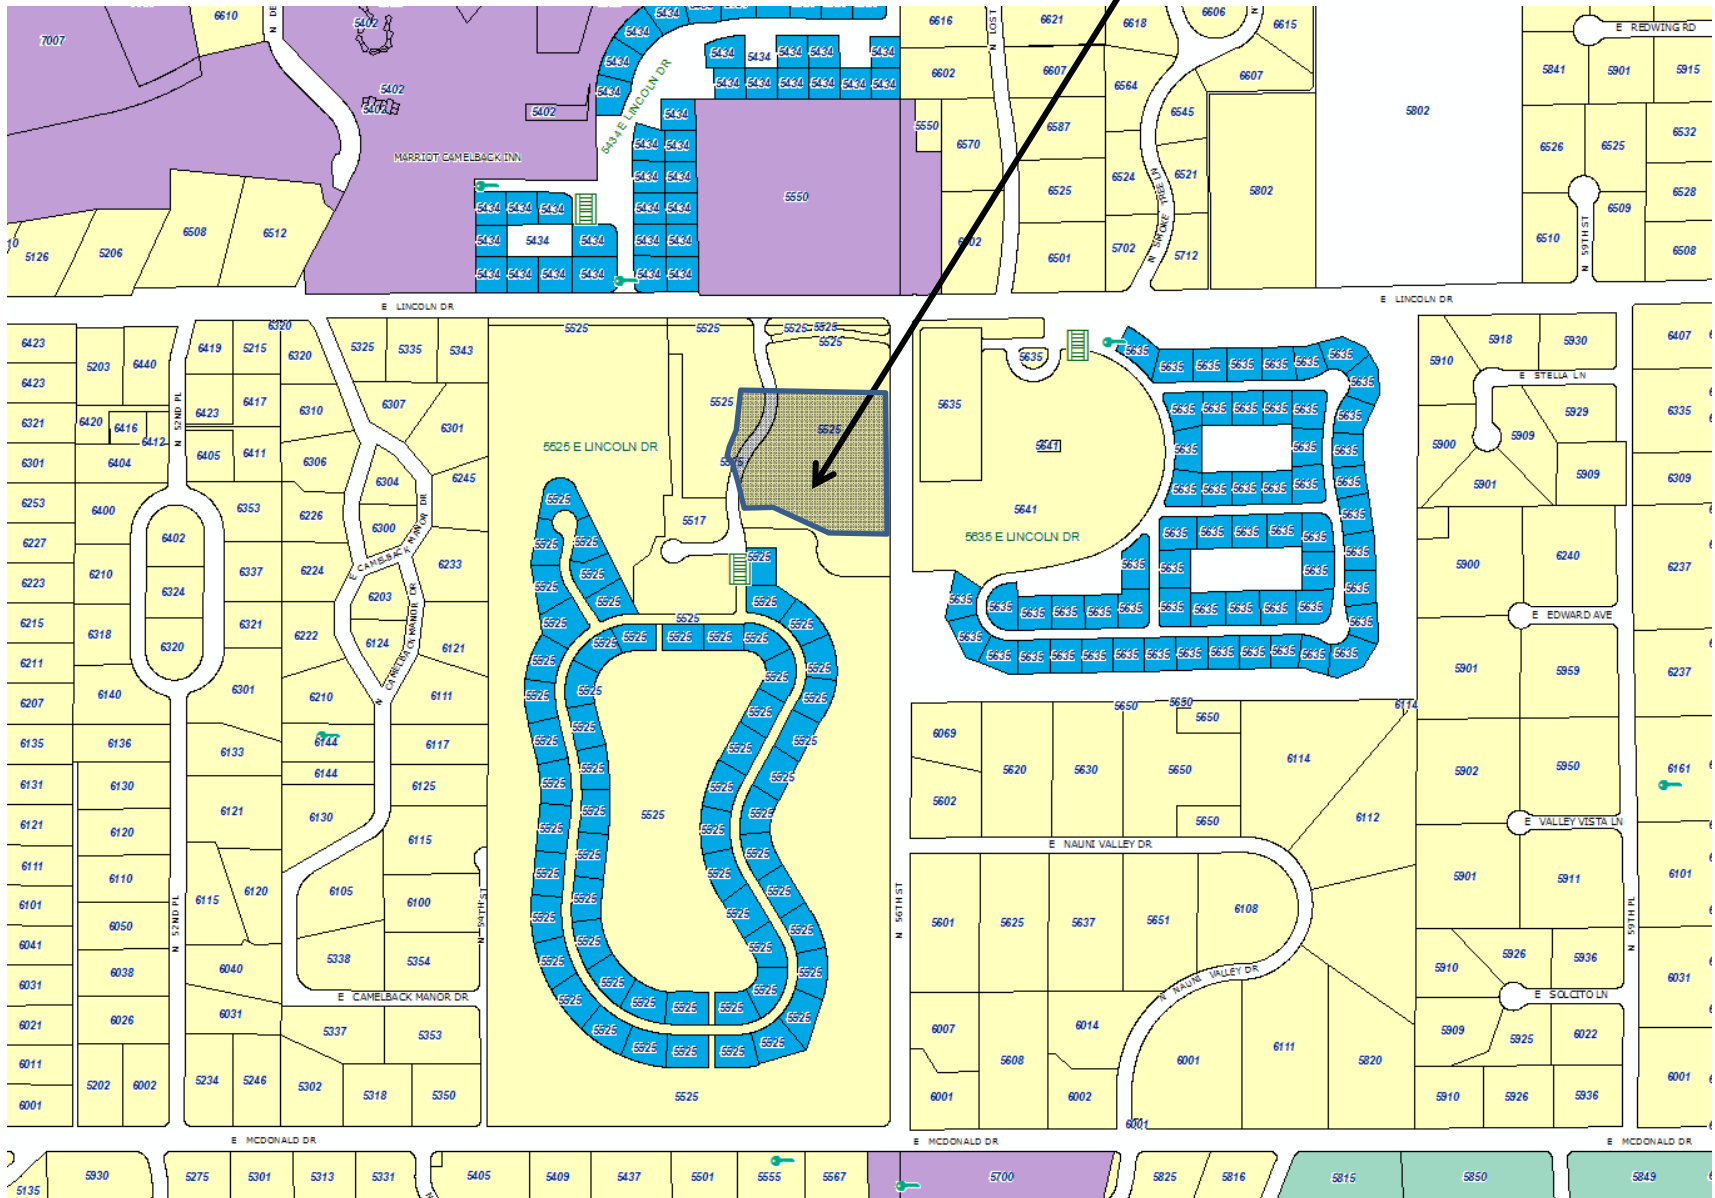

Vicinity Map

Subject Property

Aerial Photo

Subject Property

General Plan

Subject Property

Legend

- Low Density Residential OR Resort/Country Club
- Private Open Space OR Resort/Country Club
- Very Low Density Residential
- Low Density Residential
- Medium Density Residential

Zoning

5.17 acres of 67-acre site

Subject Property