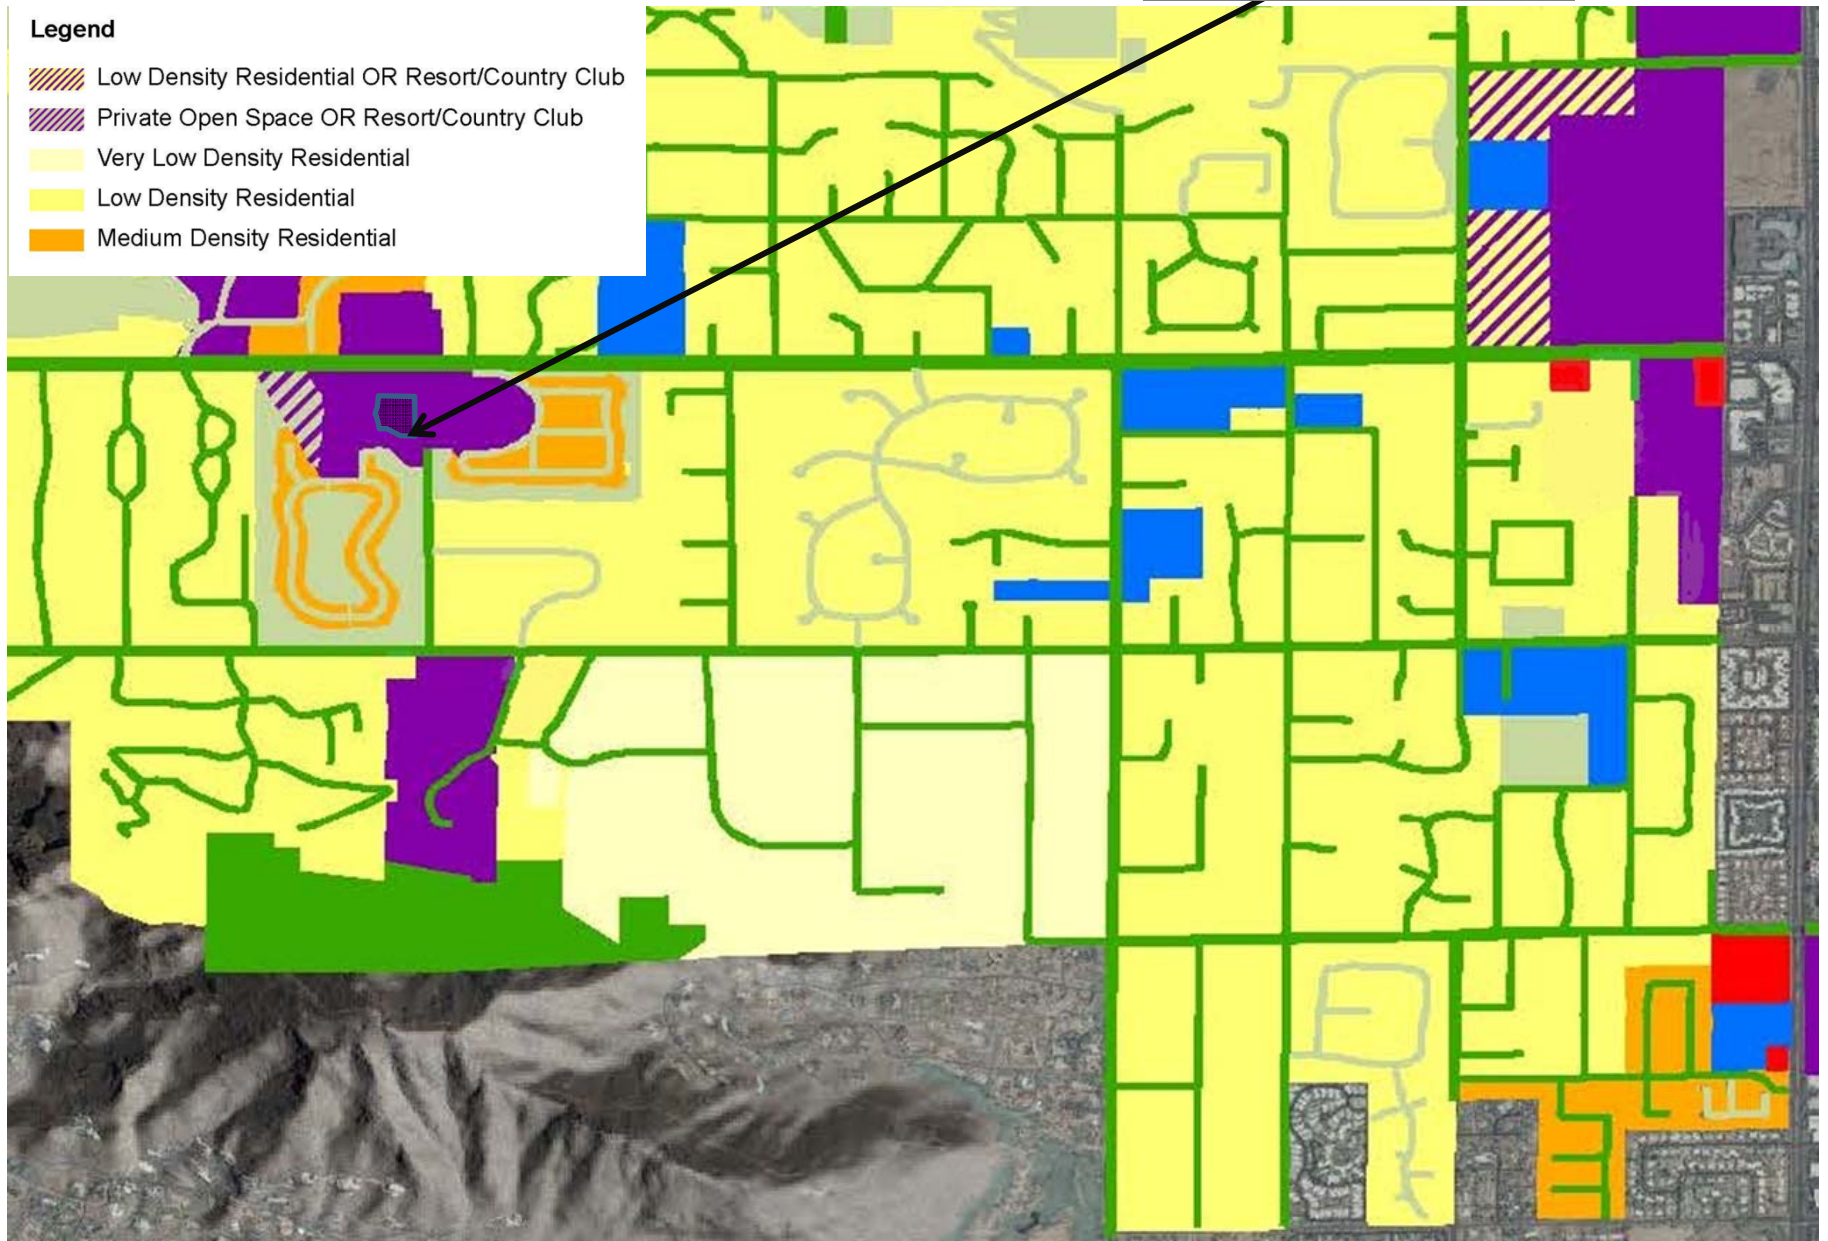

Vicinity Map

Subject Property

Aerial Photo

Subject Property

General Plan

Subject Property

Legend

- Low Density Residential OR Resort/Country Club
- Private Open Space OR Resort/Country Club
- Very Low Density Residential
- Low Density Residential
- Medium Density Residential

Zoning

5.17 acres of 67-acre site

Subject Property