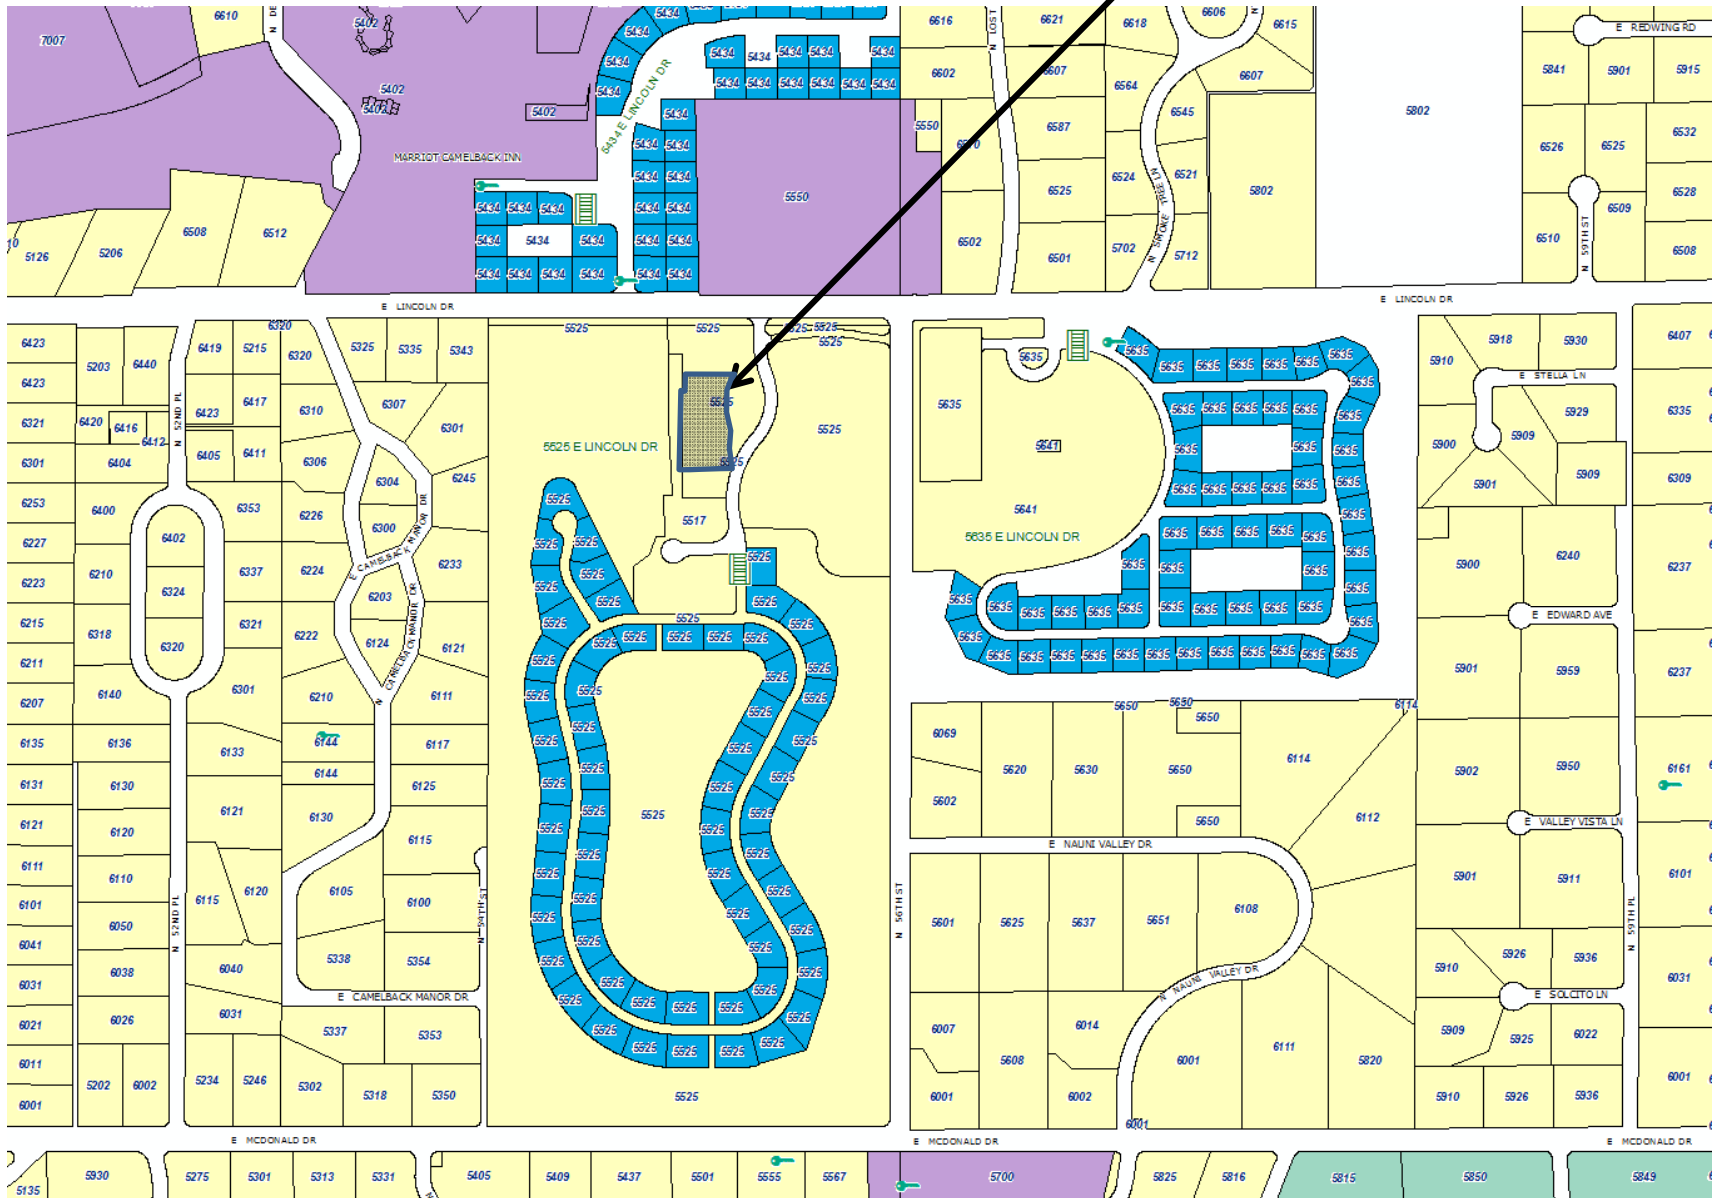

Vicinity Map

Subject Property

Aerial Photo

Subject Property

General Plan

Subject Property

Legend

- Low Density Residential OR Resort/Country Club
- Private Open Space OR Resort/Country Club
- Very Low Density Residential
- Low Density Residential
- Medium Density Residential

Zoning

1.3 acres of 67-acre site

Subject Property