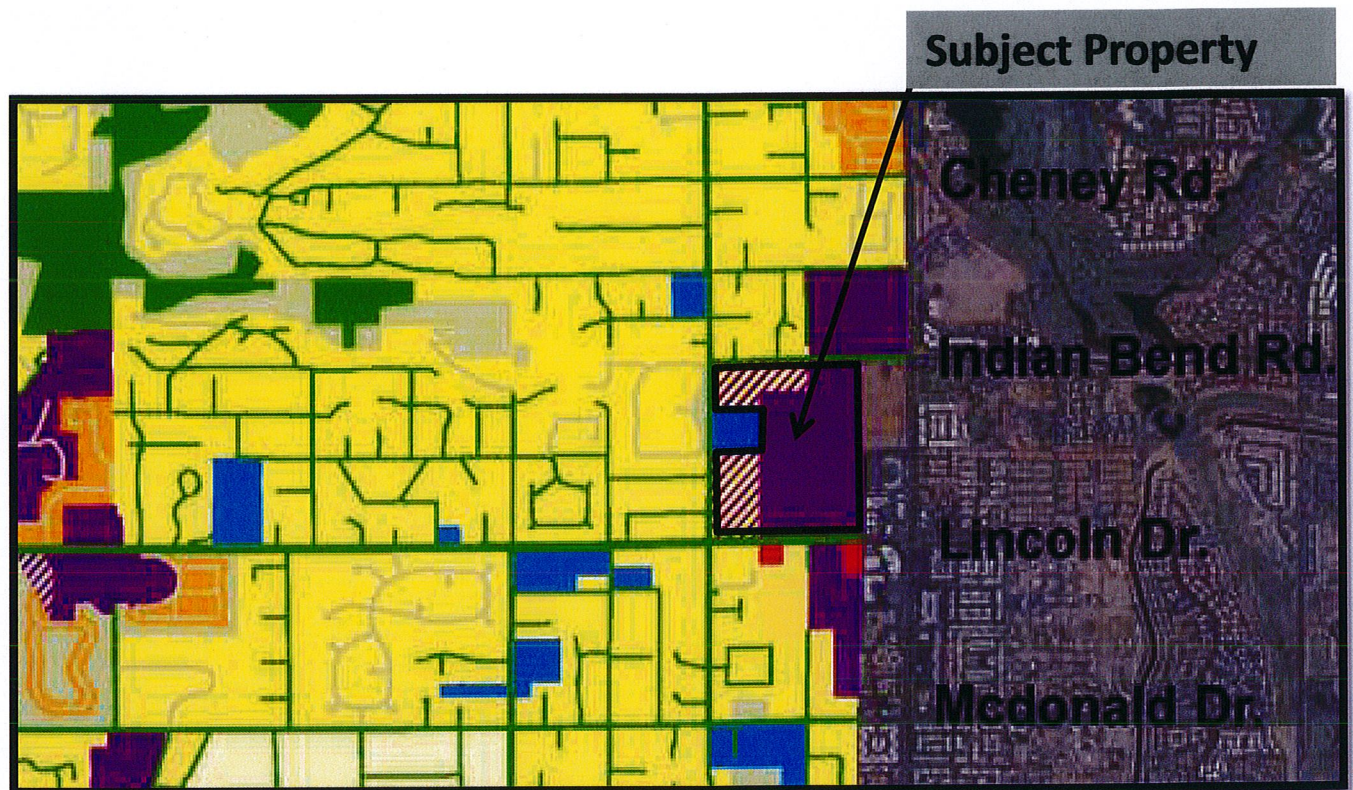

VICINITY MAP

Subject Property

Ritz-Carlton SUP – Master Plat Location

7000 East Lincoln Drive

ZONING

Subject Property

Ritz-Carlton SUP
7000 East Lincoln Drive

GENERAL PLAN

Legend

- | | |
|--|---------------------|
| Low Density Residential OR Resort/Country Club | Private Open Space |
| Private Open Space OR Resort/Country Club | Public Open Space |
| Very Low Density Residential | Medical Office |
| Low Density Residential | Public/Quasi Public |
| Medium Density Residential | Resort/Country Club |

Ritz-Carlton SUP

7000 East Lincoln Drive