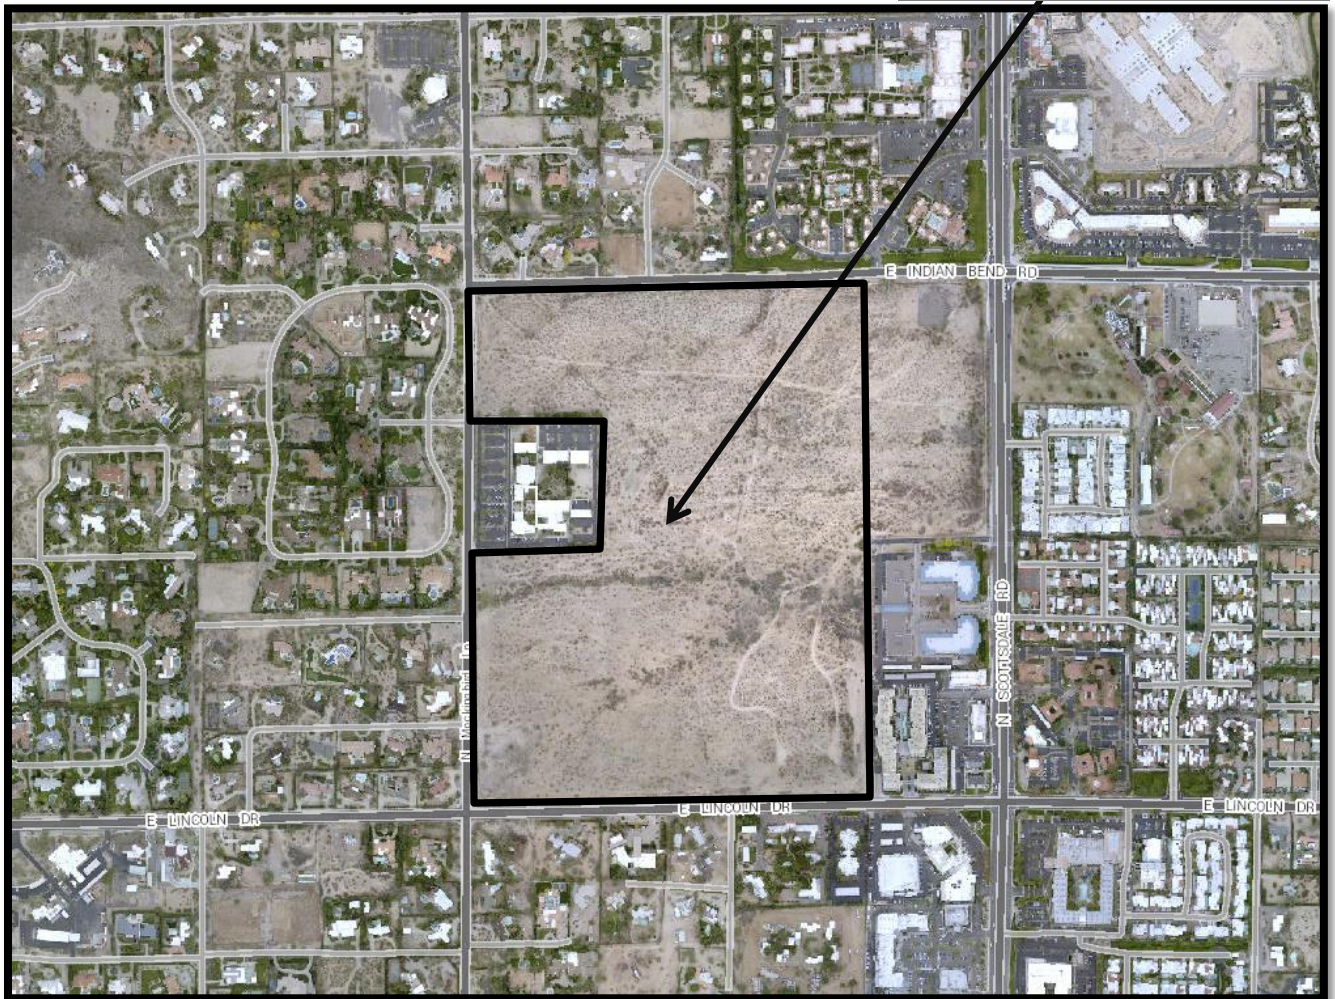

VICINITY MAP

Subject Property

Ritz-Carlton SUP – Master Plat Location

7000 East Lincoln Drive

ZONING

Subject Property

Ritz-Carlton SUP
7000 East Lincoln Drive

GENERAL PLAN

Legend

- | | |
|--|---------------------|
| Low Density Residential OR Resort/Country Club | Private Open Space |
| Private Open Space OR Resort/Country Club | Public Open Space |
| Very Low Density Residential | Medical Office |
| Low Density Residential | Public/Quasi Public |
| Medium Density Residential | Resort/Country Club |

Ritz-Carlton SUP

7000 East Lincoln Drive