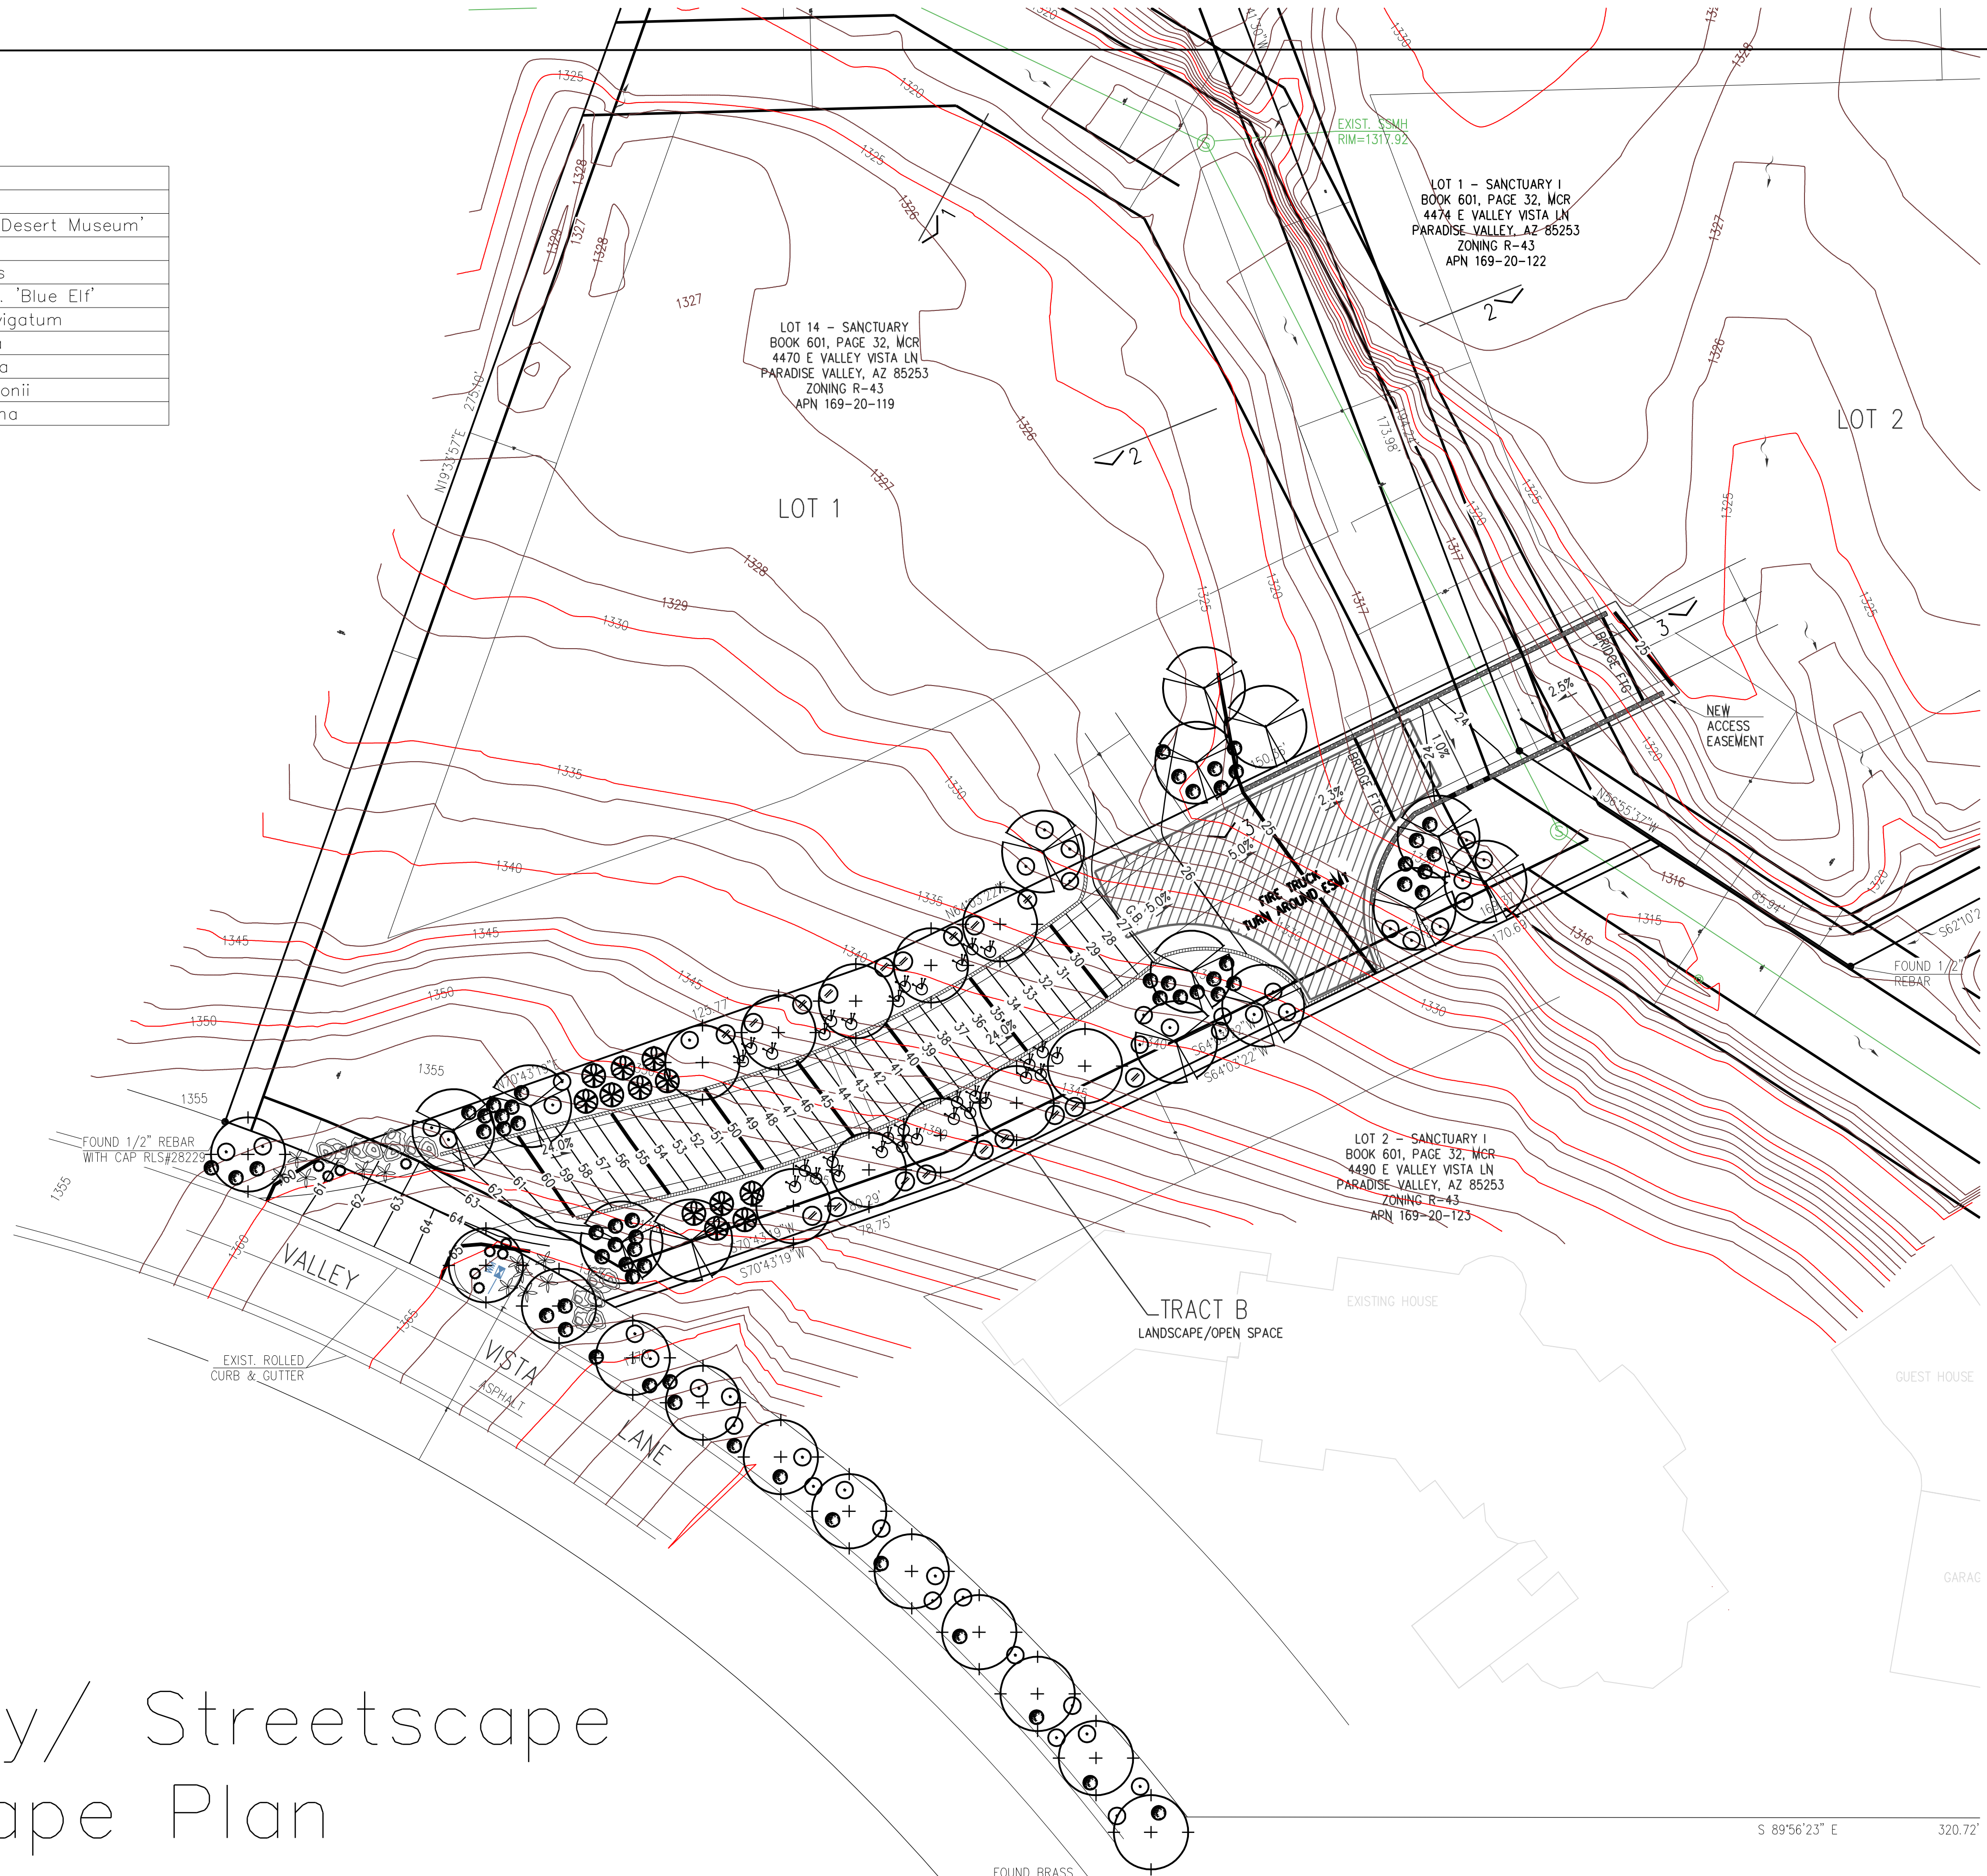

Block	Quantity	Plant Size	Plant Name	Latin Name
	14	36" BOX	Argentine Mesquite	<i>Prosopis chilensis</i>
	22	24" BOX	Palo Verde	<i>Cercidium hybrid 'Desert Museum'</i>
	18	5 gal	Baja Desert Ruellia	<i>Reullia peninsularis</i>
	32	5 gal	Blue Elf Aloe	<i>Aloe brevifolia var. 'Blue Elf'</i>
	46	5 gal	Chihuahuan Sage	<i>Leucophyllum laevigatum</i>
	61	5 gal	Desert Milkweed	<i>Asclepias subulata</i>
	12	5 gal	Giant Hesperaloe	<i>Hesperaloe funifera</i>
	9	5 gal	Golden Barrel Cactus	<i>Echinocactus grusonii</i>
	11	5 gal	Tropical Agave	<i>Agave desmentiana</i>

Driveway/ Streetscape Landscape Plan

NOTE
This plan is the sole property of Sunset Landscaping and Designs. No use is permitted in whole or in any part thereof unless obtaining written permission from this company.

REVISIONS	
	Nov. 28, 2018
	Dec. 17, 2018
	Description
	Description
	Description
	Description
	Description

Bedbrock Valley Vista
4474 E. Valley Vista
Paradise Valley, AZ.

3202 E. Greenway Rd.
Suite 1625
Phoenix, AZ 85032
602-867-1697

DRAWN BY	DCC
DRAWING DATE	April 2018
SCALE	1" = 20'
RESIDENT NAME	L1
1 OF 1 SHEETS	