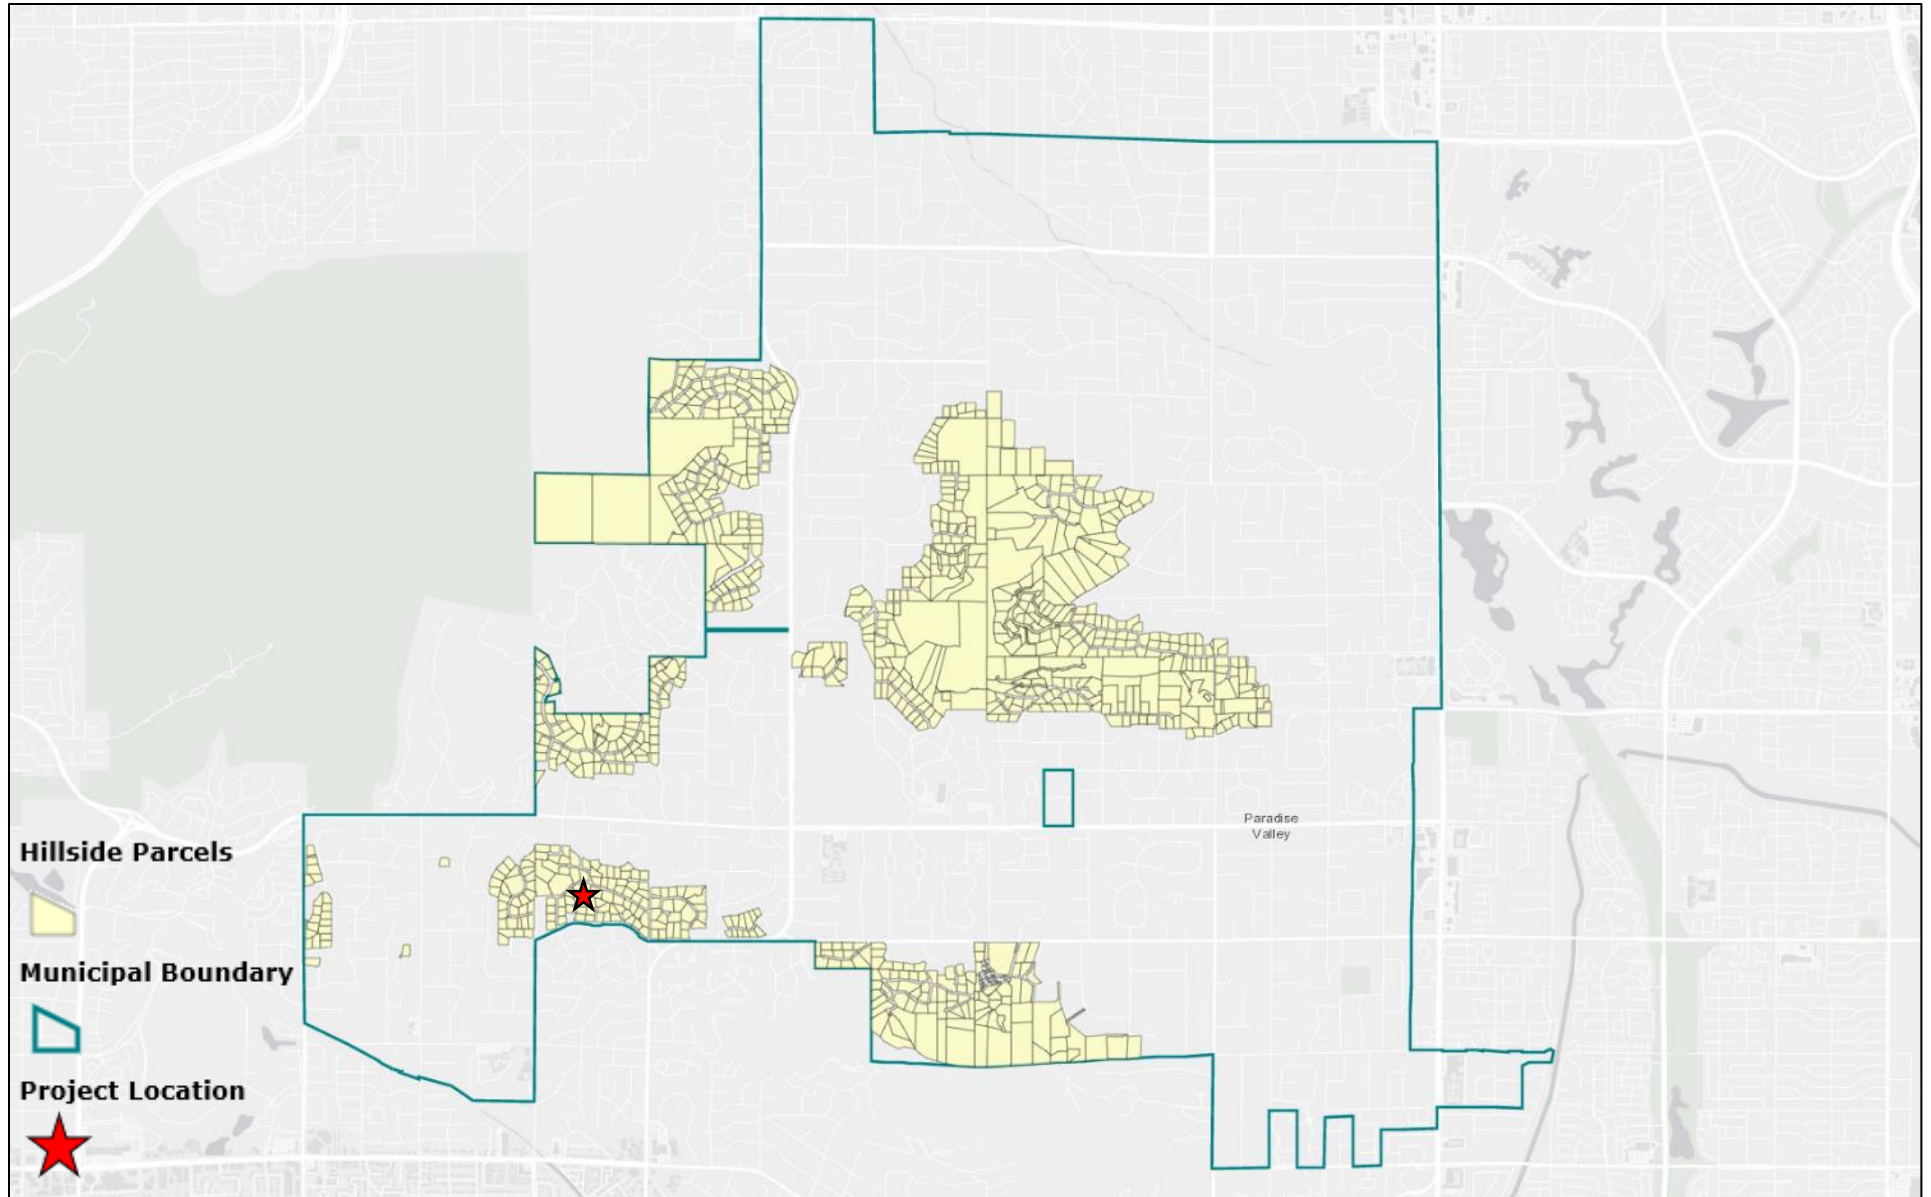

HILLSIDE MAP (OVERVIEW)

6043 N 42ND Street

HILLSIDE MAP (ZOOM)
6043 N 42ND Street

VICINITY MAP (ZOOM)
6043 N 42ND Street