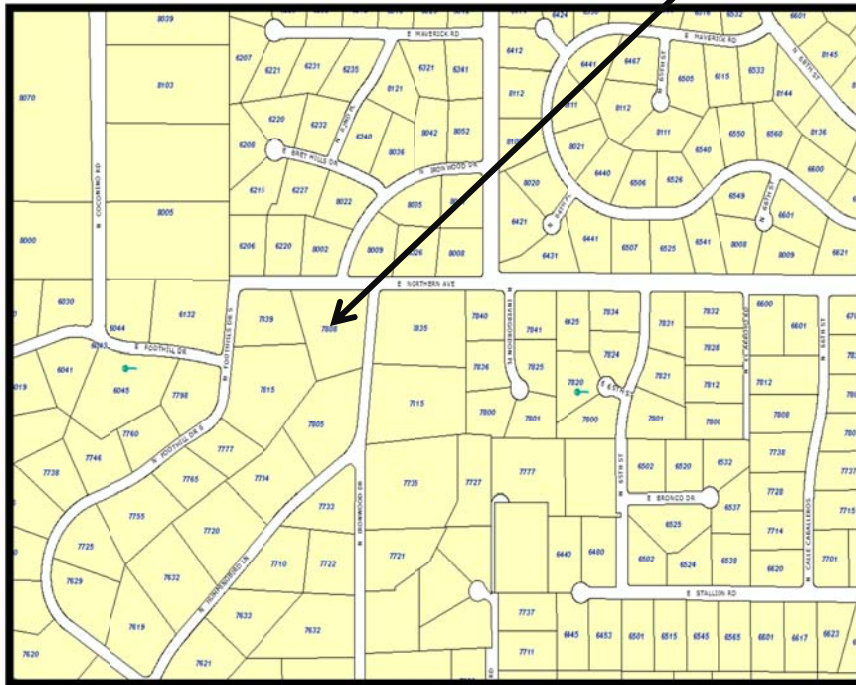

AERIAL MAP

Subject Property

Lot Split

7808 N Ironwood Drive

GENERAL PLAN

Subject Property

Legend

- | | |
|--|---------------------|
| Low Density Residential OR Resort/Country Club | Private Open Space |
| Private Open Space OR Resort/Country Club | Public Open Space |
| Very Low Density Residential | Medical Office |
| Low Density Residential | Public/Quasi Public |
| Medium Density Residential | Resort/Country Club |

Lot Split

7808 N Ironwood Drive

ZONING

Subject Property

Zoning	
	R-43S
	R-10
	R-18
	R-18A
	R-18CP
	R-35
	R-35A
	R-35CP
	R-43
	R-43CP
	R-175
	SUP-O
	SUP-P
	SUP-R
	OSP

Lot Split

7808 N Ironwood Drive