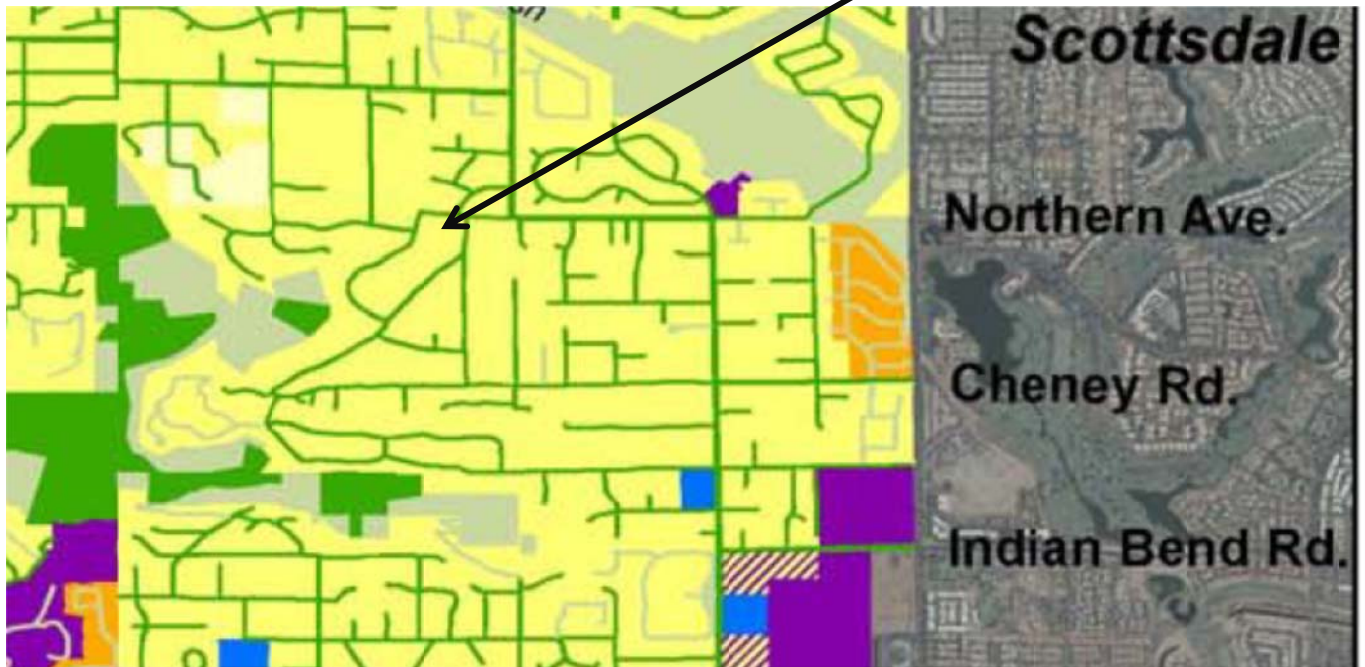

AERIAL MAP

Subject Property

Lot Split

7808 N Ironwood Drive

GENERAL PLAN

Subject Property

Legend

- | | |
|--|---------------------|
| Low Density Residential OR Resort/Country Club | Private Open Space |
| Private Open Space OR Resort/Country Club | Public Open Space |
| Very Low Density Residential | Medical Office |
| Low Density Residential | Public/Quasi Public |
| Medium Density Residential | Resort/Country Club |

Lot Split

7808 N Ironwood Drive

ZONING

Subject Property

Zoning	
	R-43S
	R-10
	R-18
	R-18A
	R-18CP
	R-35
	R-35A
	R-35CP
	R-43
	R-43CP
	R-175
	SUP-O
	SUP-P
	SUP-R
	OSP

Lot Split

7808 N Ironwood Drive