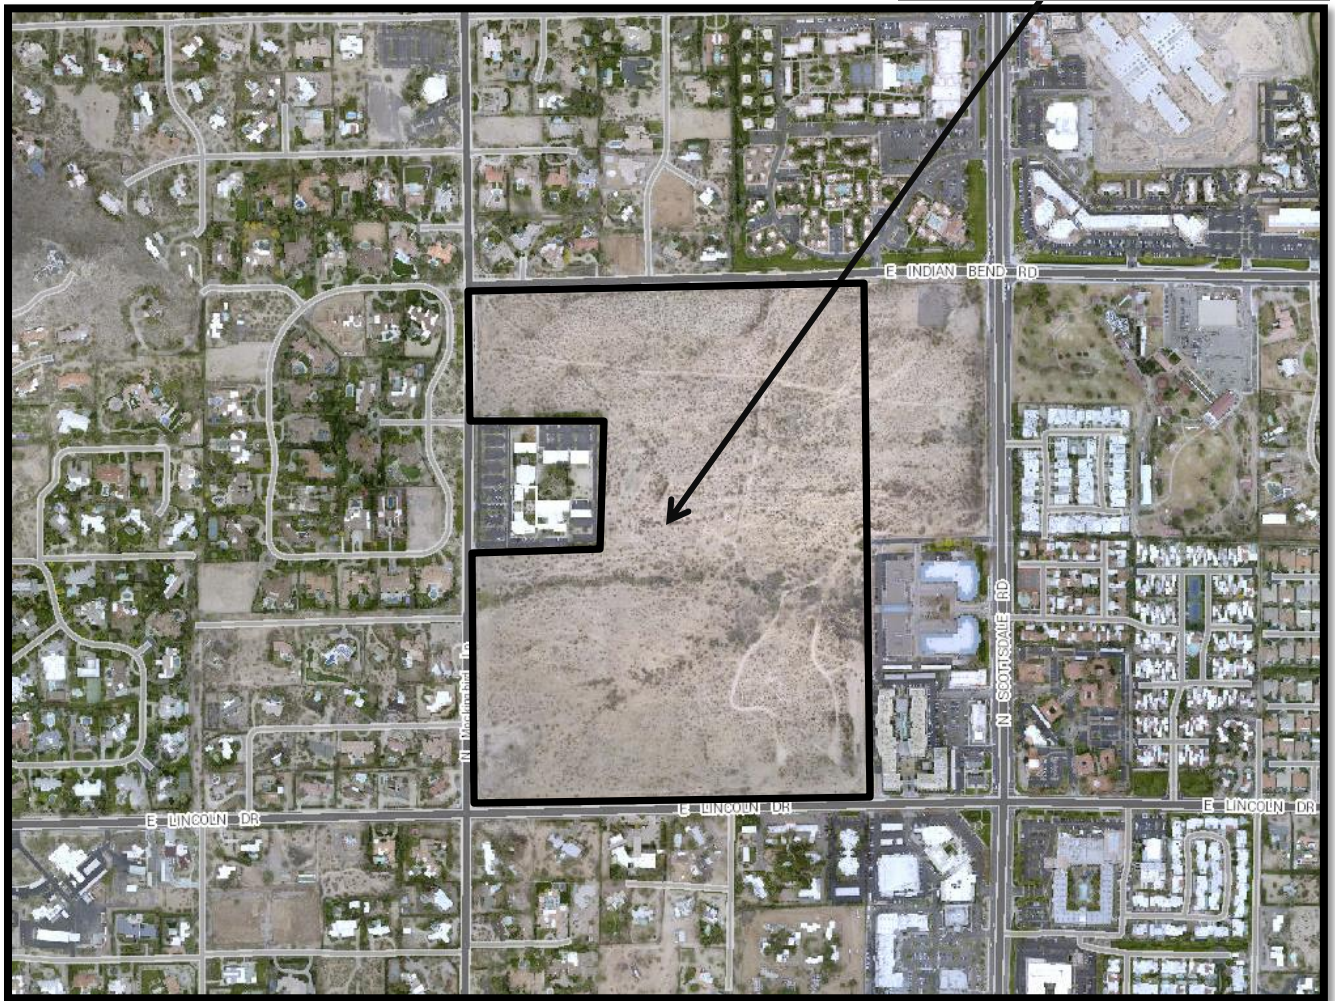

VICINITY MAP

Subject Property

Ritz-Carlton SUP – Master Plat Location

7000 East Lincoln Drive

GENERAL PLAN

Legend

- | | |
|--|---------------------|
| Low Density Residential OR Resort/Country Club | Private Open Space |
| Private Open Space OR Resort/Country Club | Public Open Space |
| Very Low Density Residential | Medical Office |
| Low Density Residential | Public/Quasi Public |
| Medium Density Residential | Resort/Country Club |

Ritz-Carlton SUP

7000 East Lincoln Drive