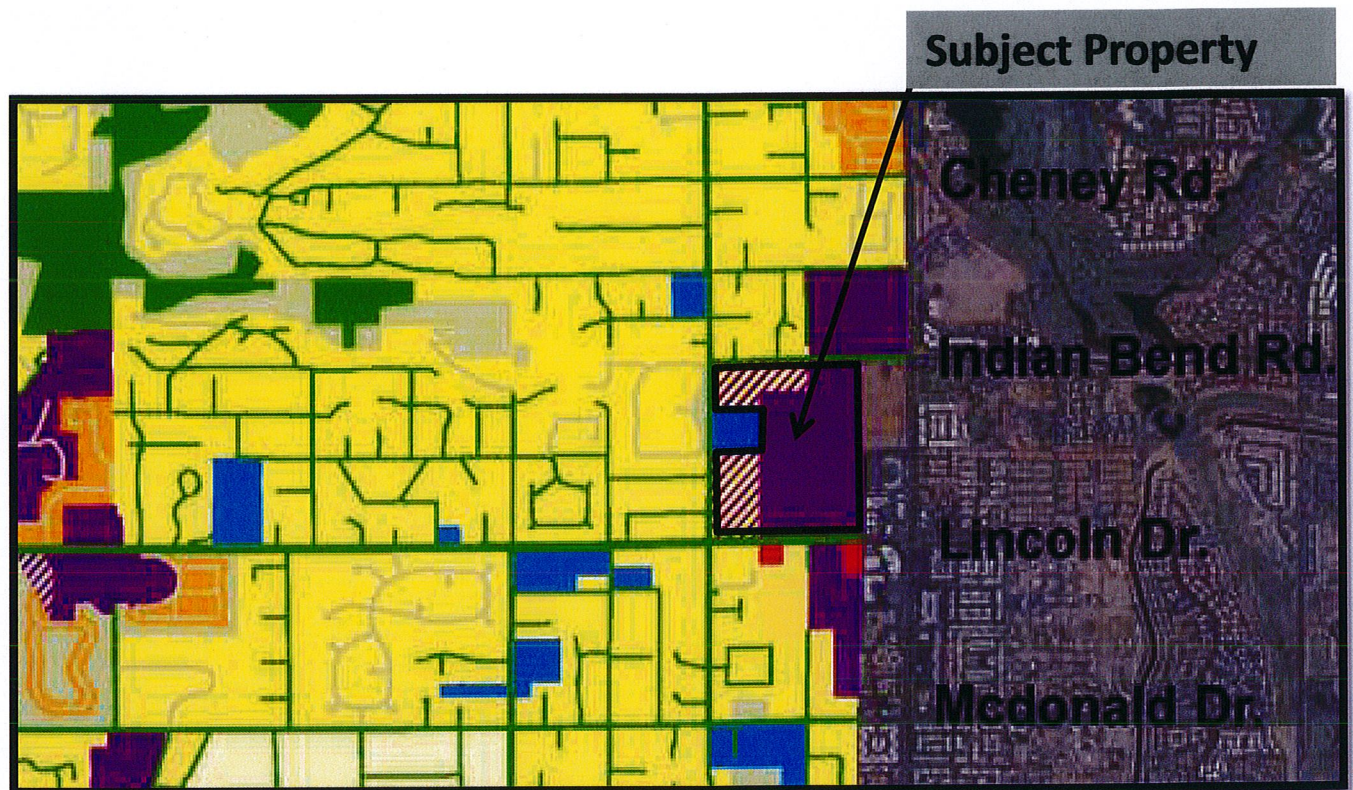

VICINITY MAP

Subject Property

Ritz-Carlton SUP – Master Plat Location

7000 East Lincoln Drive

GENERAL PLAN

Legend

- | | |
|--|---------------------|
| Low Density Residential OR Resort/Country Club | Private Open Space |
| Private Open Space OR Resort/Country Club | Public Open Space |
| Very Low Density Residential | Medical Office |
| Low Density Residential | Public/Quasi Public |
| Medium Density Residential | Resort/Country Club |

Ritz-Carlton SUP

7000 East Lincoln Drive