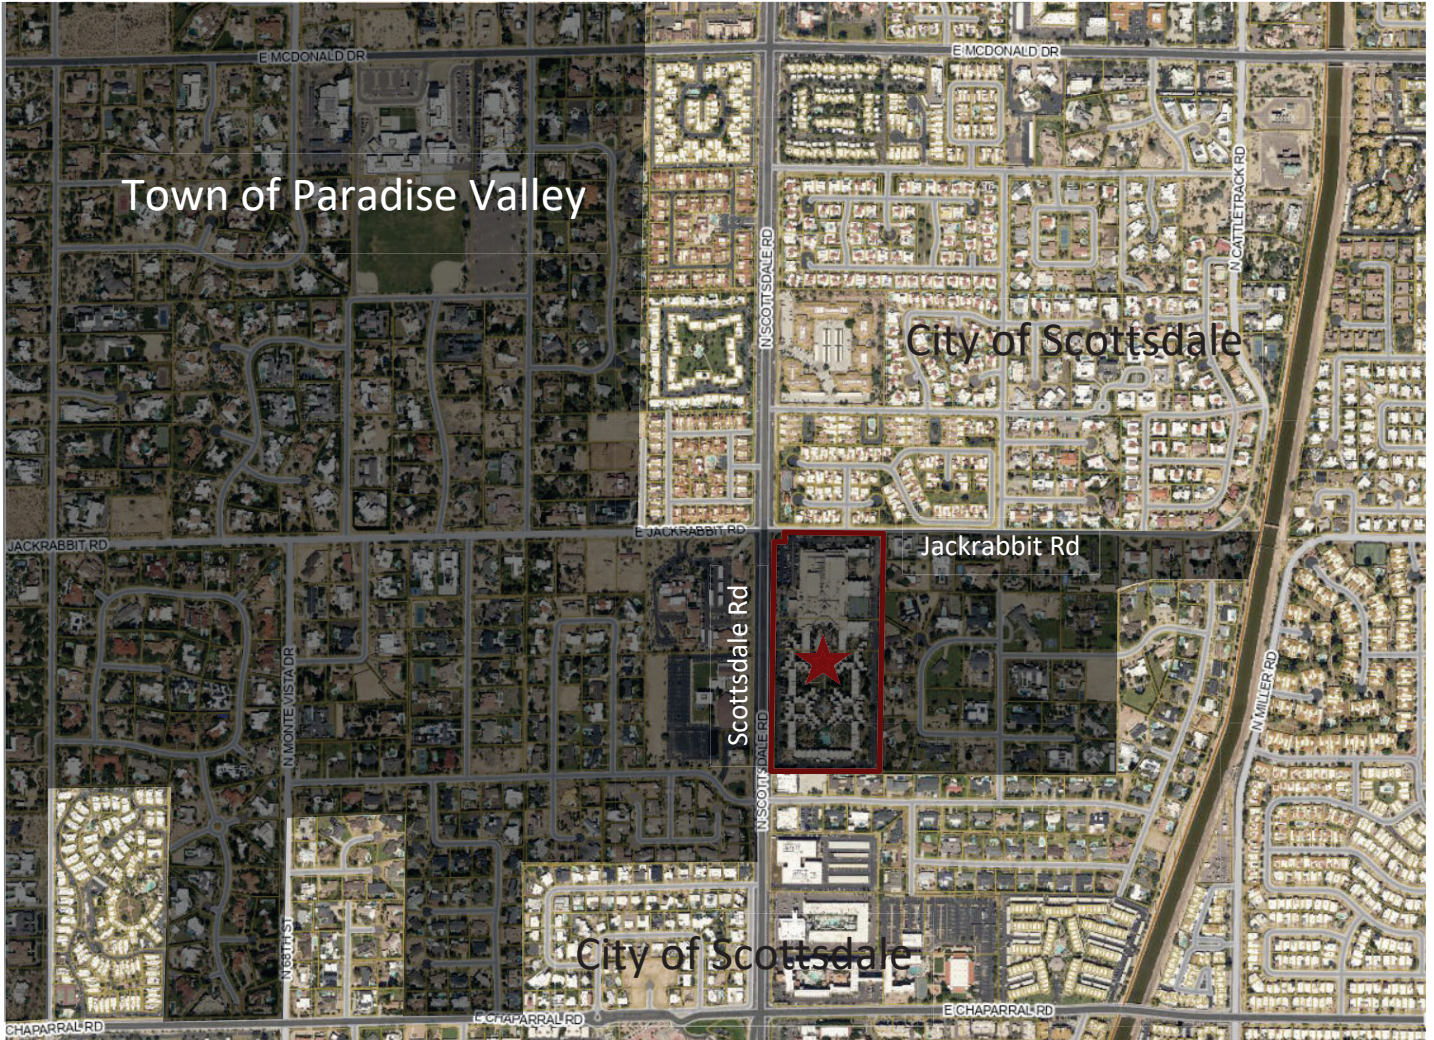

VICINITY MAP

Paradise Valley DoubleTree Resort SUP ★

5401 N Scottsdale Road

AERIAL MAP

Paradise Valley DoubleTree Resort SUP ★

5401 N Scottsdale Road

AERIAL MAP

GENERAL PLAN

Legend

- Planning Area
- Municipal Limits
- Roads
- Indian Bend Wash
- Arizona Canal
- Major Washes

Land Use Classifications

- | | |
|------------------------------|---------------------|
| Very Low Density Residential | Public Open Space |
| Low Density Residential | Medical Office |
| Medium Density Residential | Public/Quasi Public |
| Private Open Space | Resort/Country Club |

NOTE: All public right-of-ways shall be considered Public Open Space.

Subject Property

Paradise Valley DoubleTree Resort SUP

5401 N Scottsdale Road

ZONING

Subject Property

Paradise Valley DoubleTree Resort SUP