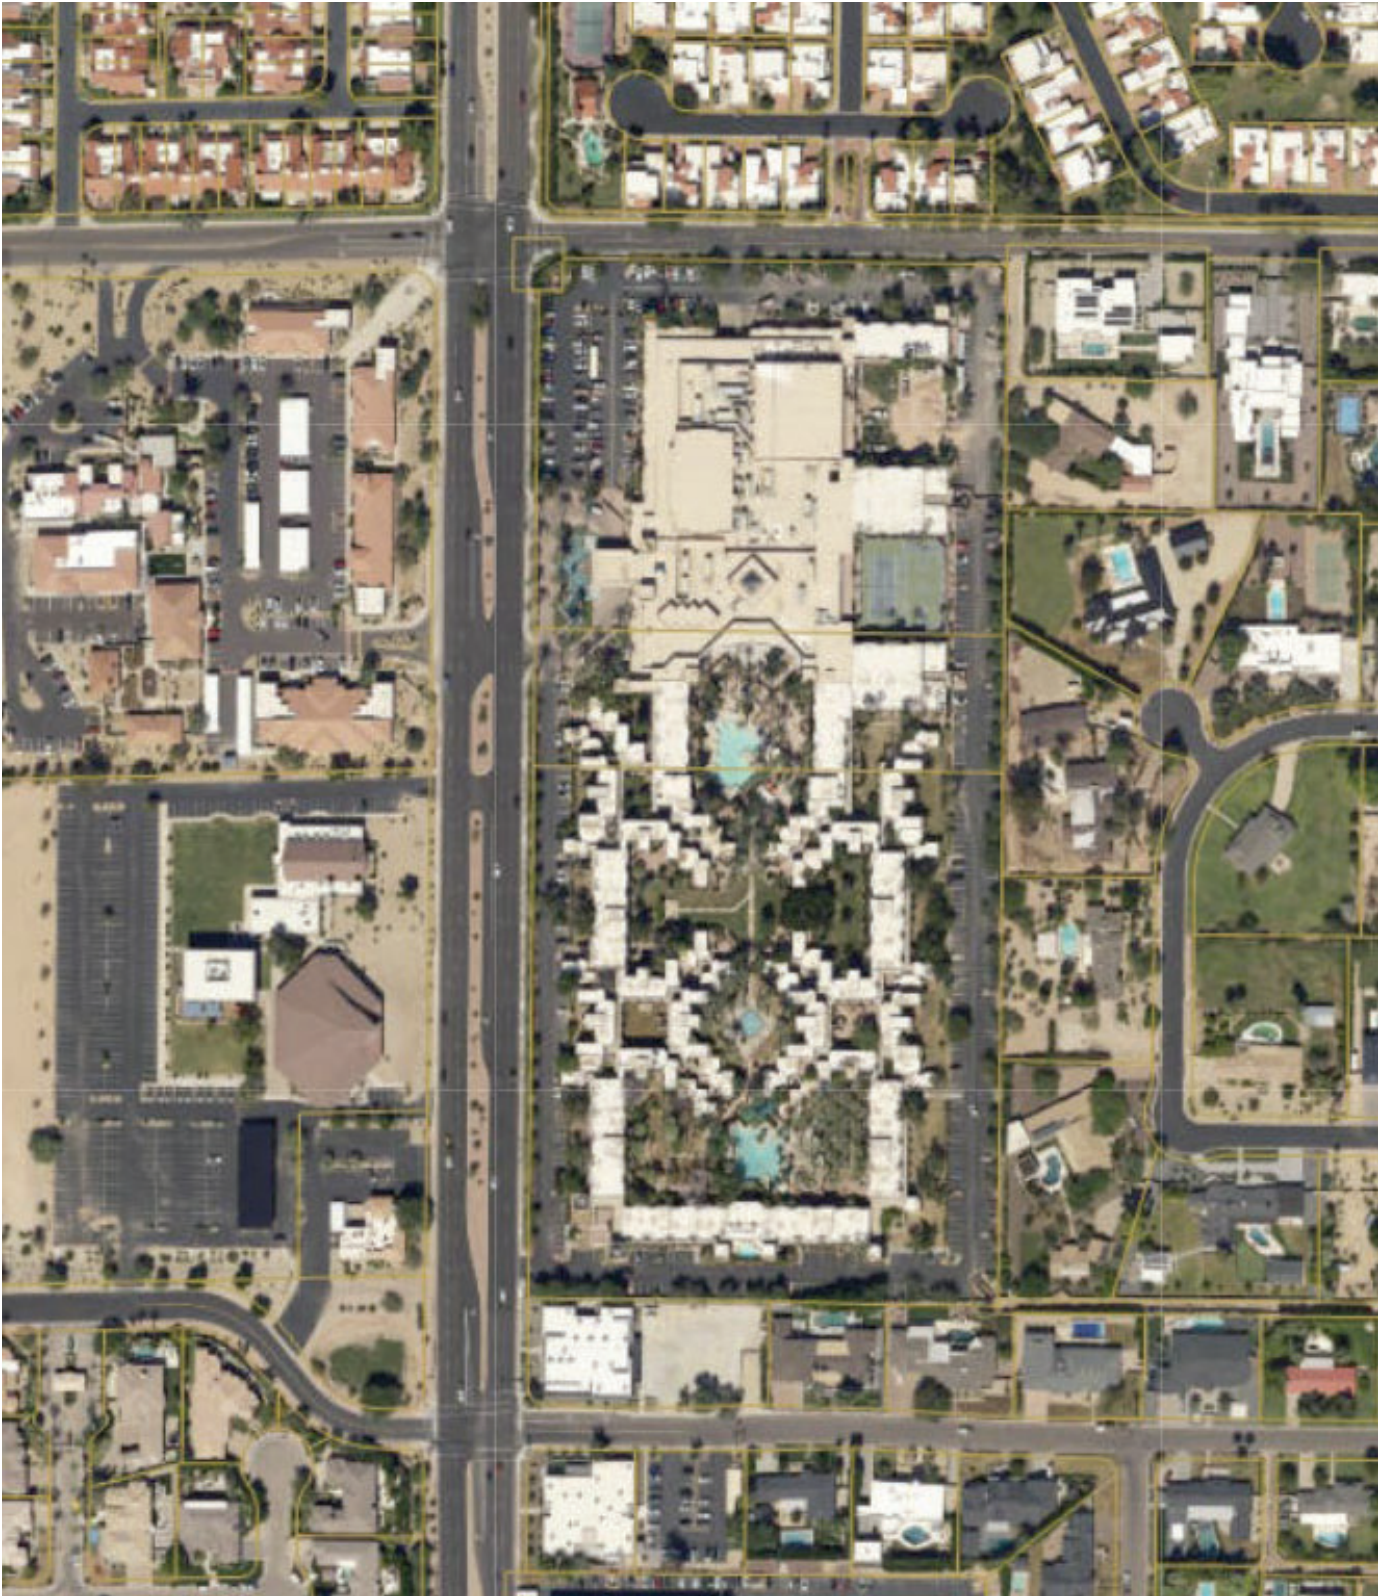

VICINITY MAP

Paradise Valley DoubleTree Resort SUP ★

5401 N Scottsdale Road

AERIAL MAP

Paradise Valley DoubleTree Resort SUP ★

5401 N Scottsdale Road

AERIAL MAP

GENERAL PLAN

Legend

- Planning Area
- Municipal Limits
- Roads
- Indian Bend Wash
- Arizona Canal
- Major Washes

Land Use Classifications

- | | |
|------------------------------|---------------------|
| Very Low Density Residential | Public Open Space |
| Low Density Residential | Medical Office |
| Medium Density Residential | Public/Quasi Public |
| Private Open Space | Resort/Country Club |

NOTE: All public right-of-ways shall be considered Public Open Space.

Subject Property

Paradise Valley DoubleTree Resort SUP

5401 N Scottsdale Road

ZONING

Subject Property

Paradise Valley DoubleTree Resort SUP