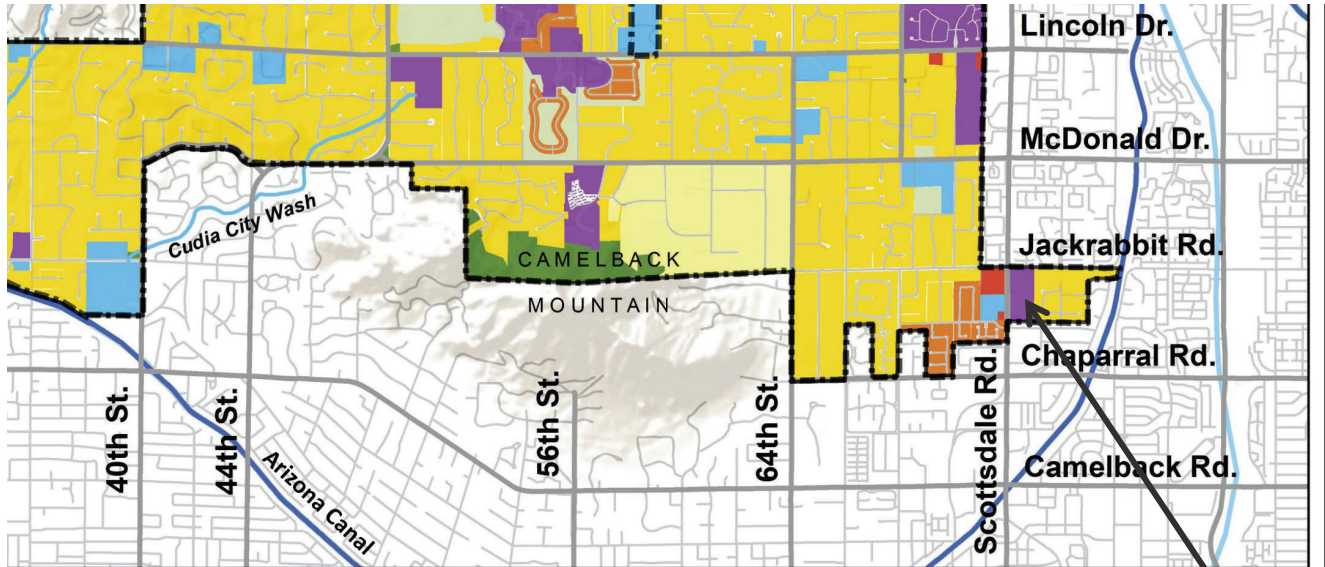

VICINITY MAP

Paradise Valley DoubleTree Resort SUP ★

5401 N Scottsdale Road

AERIAL MAP

Paradise Valley DoubleTree Resort SUP ★

5401 N Scottsdale Road

AERIAL MAP

GENERAL PLAN

Legend

- Planning Area
- Municipal Limits
- Roads
- Indian Bend Wash
- Arizona Canal
- Major Washes

Land Use Classifications

- | | |
|------------------------------|---------------------|
| Very Low Density Residential | Public Open Space |
| Low Density Residential | Medical Office |
| Medium Density Residential | Public/Quasi Public |
| Private Open Space | Resort/Country Club |

NOTE: All public right-of-ways shall be considered Public Open Space.

Subject Property

Paradise Valley DoubleTree Resort SUP

5401 N Scottsdale Road

ZONING

Subject Property

Paradise Valley DoubleTree Resort SUP