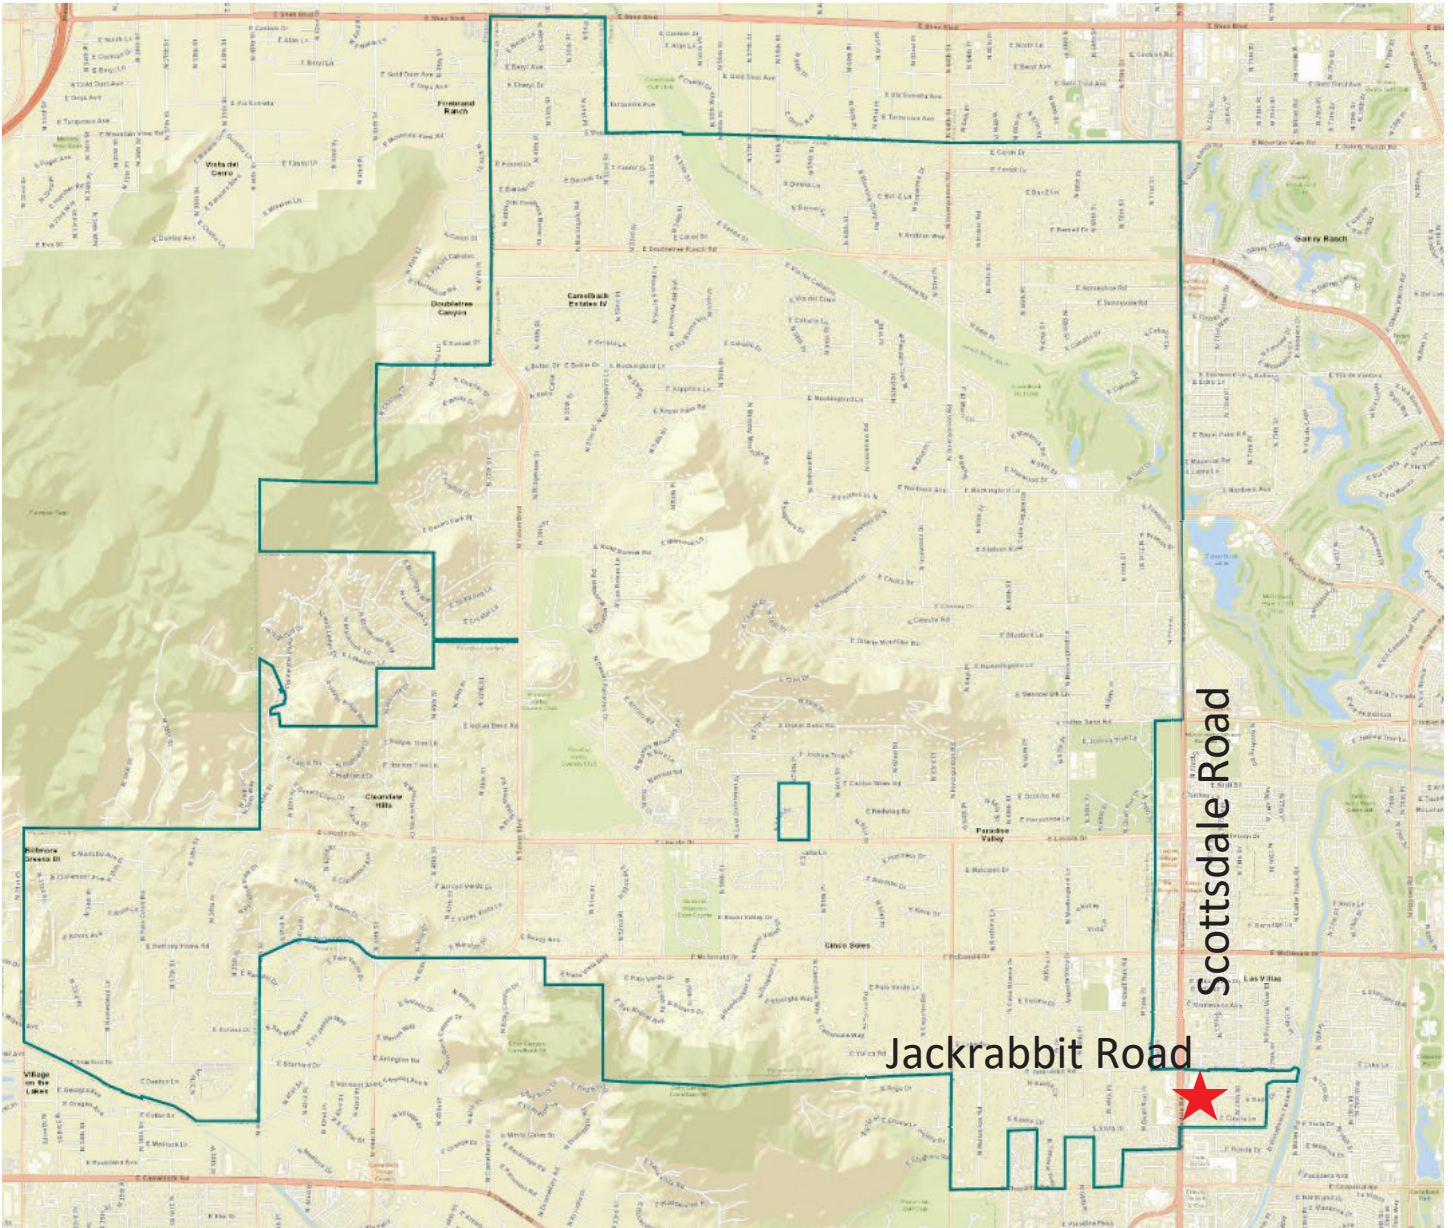

VICINITY MAP

Paradise Valley DoubleTree Resort SUP ★

5401 N Scottsdale Road

AERIAL MAP

Paradise Valley DoubleTree Resort SUP ★

5401 N Scottsdale Road

AERIAL MAP

GENERAL PLAN

Legend

- Planning Area
- Municipal Limits
- Roads
- Indian Bend Wash
- Arizona Canal
- Major Washes

Land Use Classifications

- | | |
|------------------------------|---------------------|
| Very Low Density Residential | Public Open Space |
| Low Density Residential | Medical Office |
| Medium Density Residential | Public/Quasi Public |
| Private Open Space | Resort/Country Club |

NOTE: All public right-of-ways shall be considered Public Open Space.

Subject Property

Paradise Valley DoubleTree Resort SUP

5401 N Scottsdale Road

ZONING

Subject Property

Paradise Valley DoubleTree Resort SUP