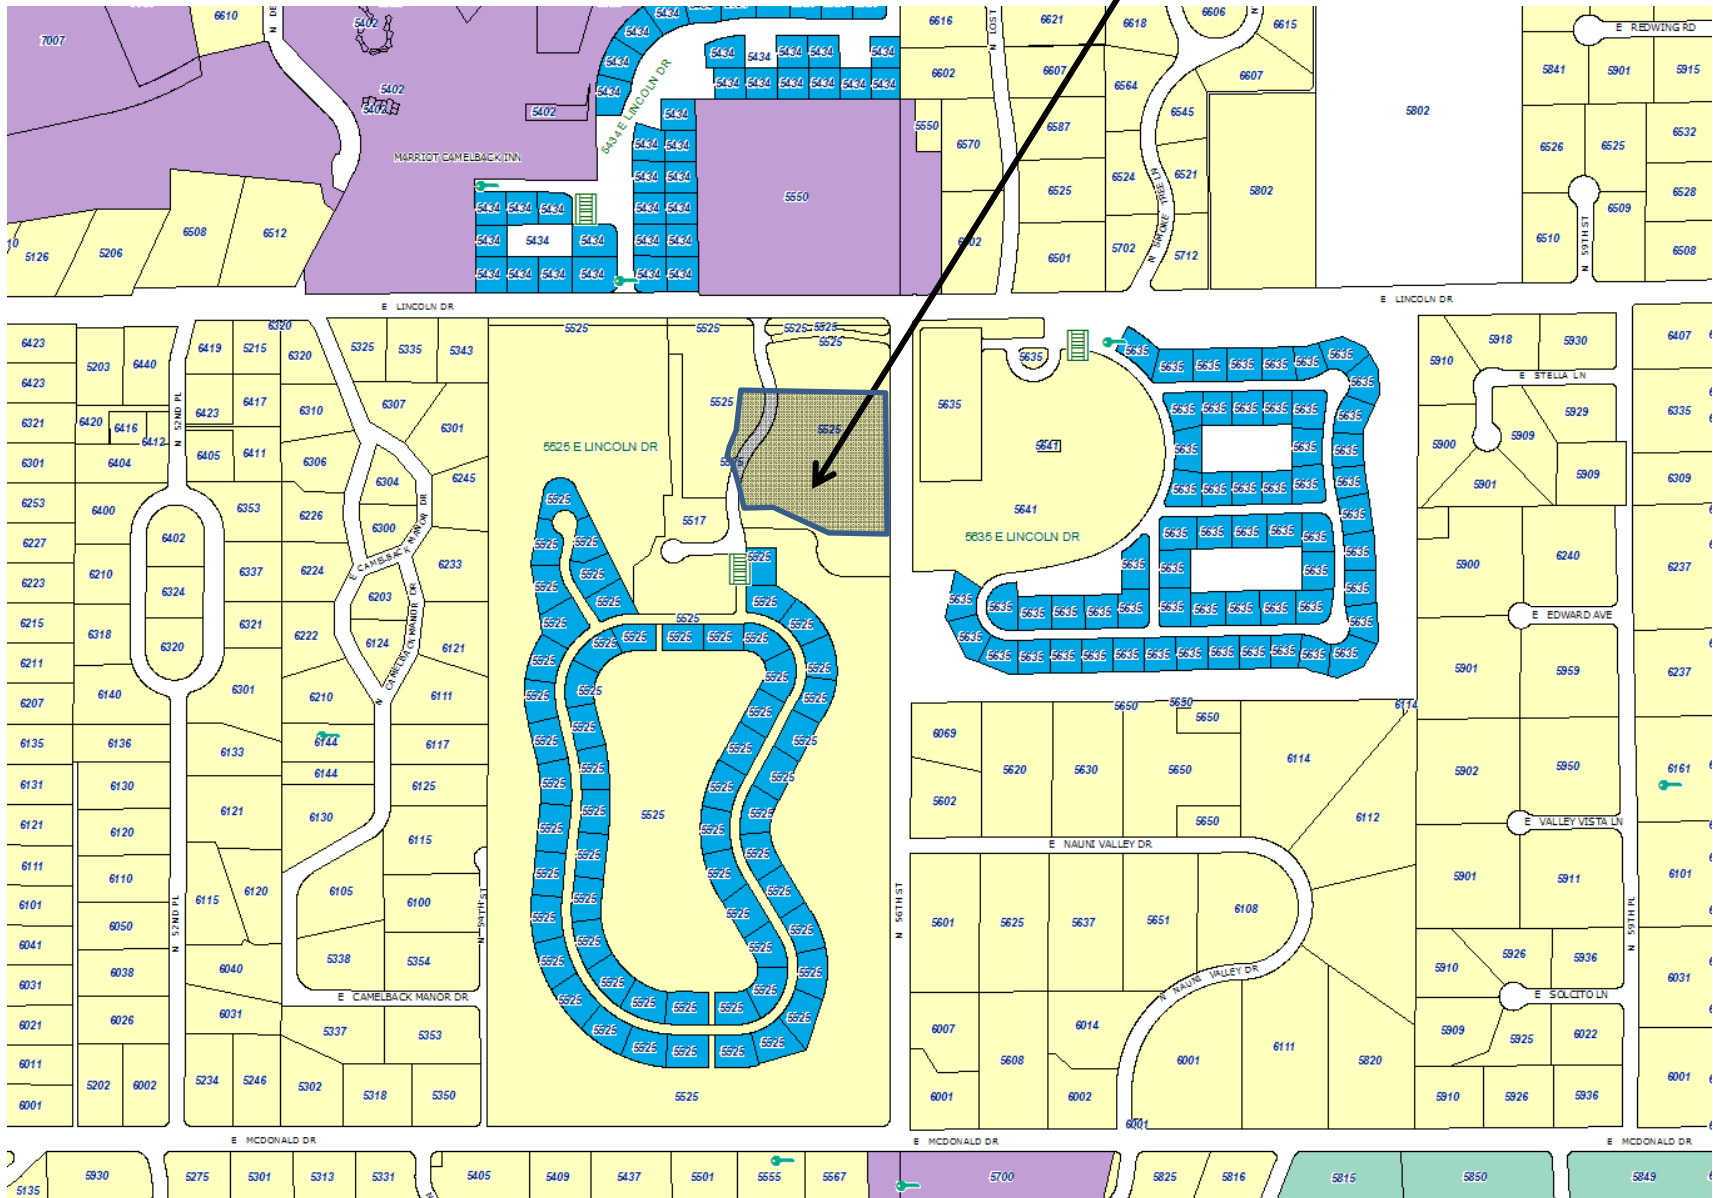

Vicinity Map

Subject Property

Aerial Photo

Subject Property

General Plan

Subject Property

Legend

- Low Density Residential OR Resort/Country Club
- Private Open Space OR Resort/Country Club
- Very Low Density Residential
- Low Density Residential
- Medium Density Residential

Zoning

5.17 acres of 67-acre site

Subject Property