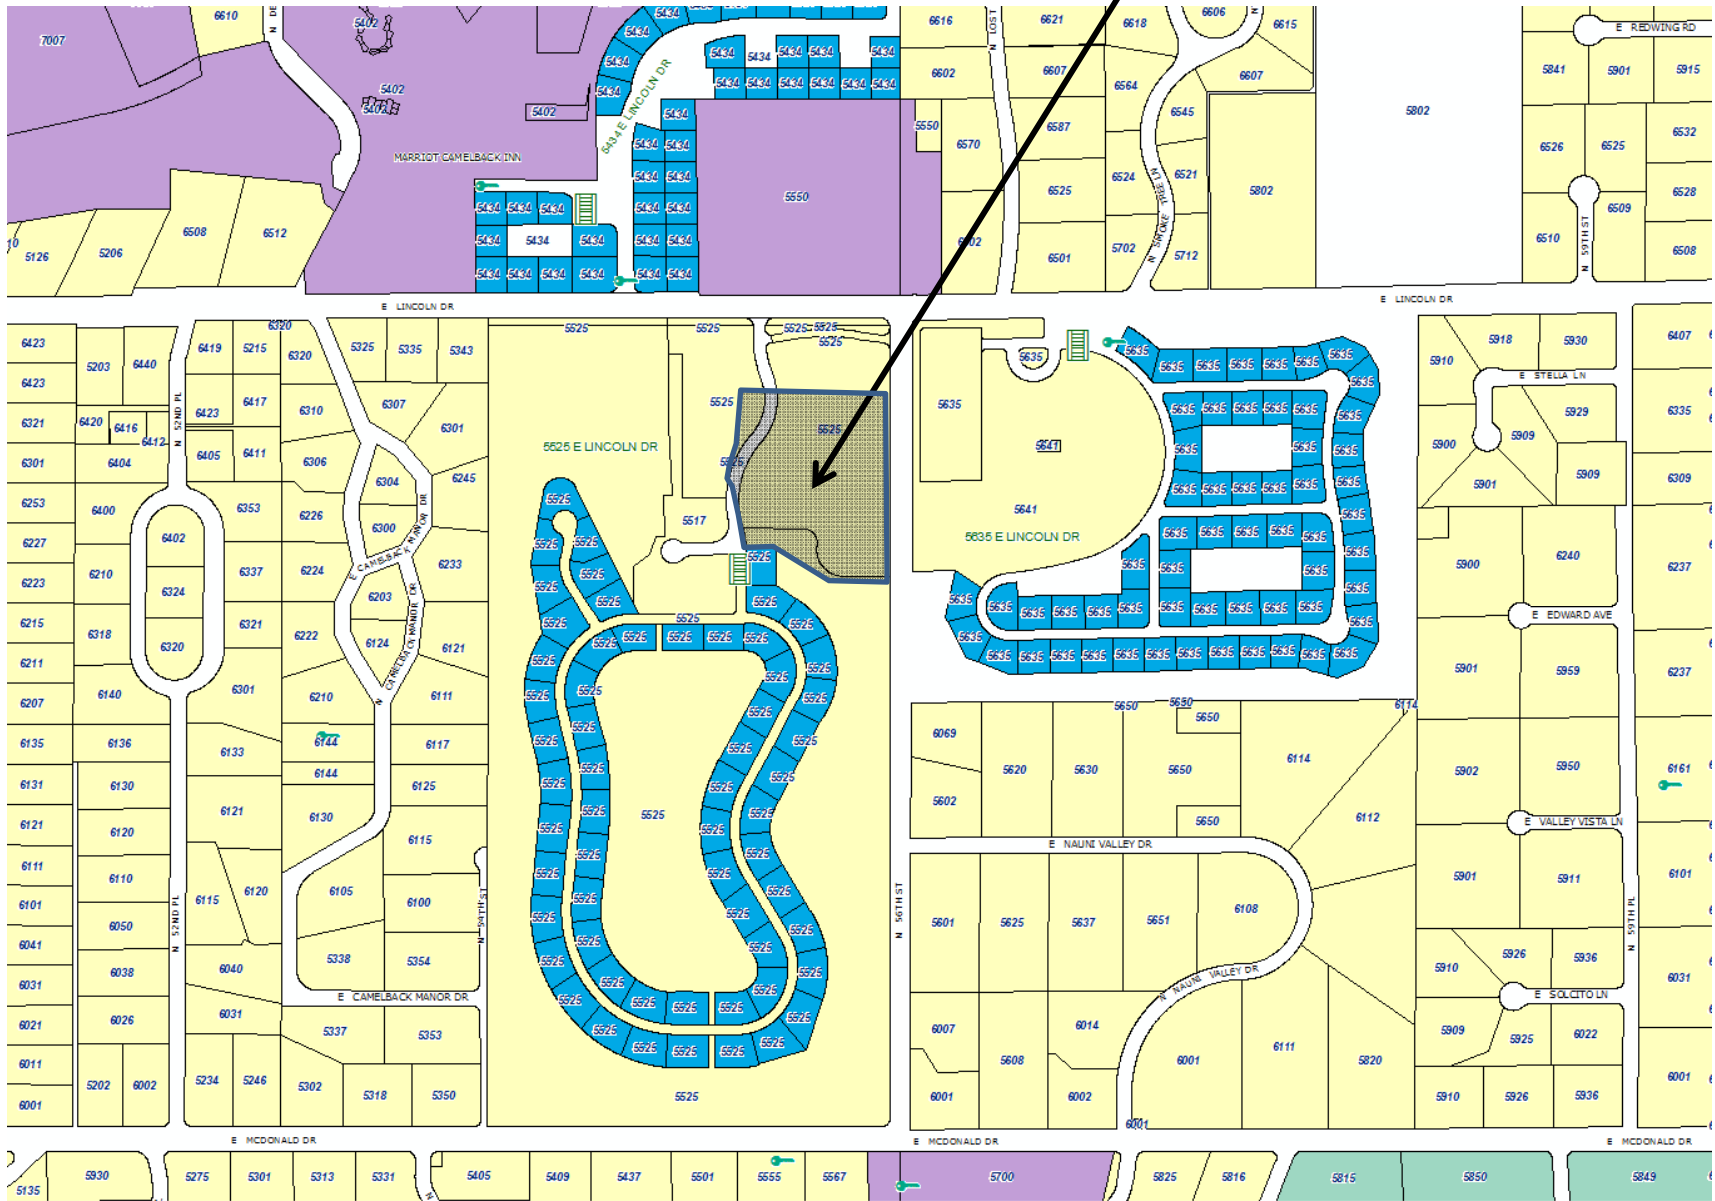

Vicinity Map

Subject Property