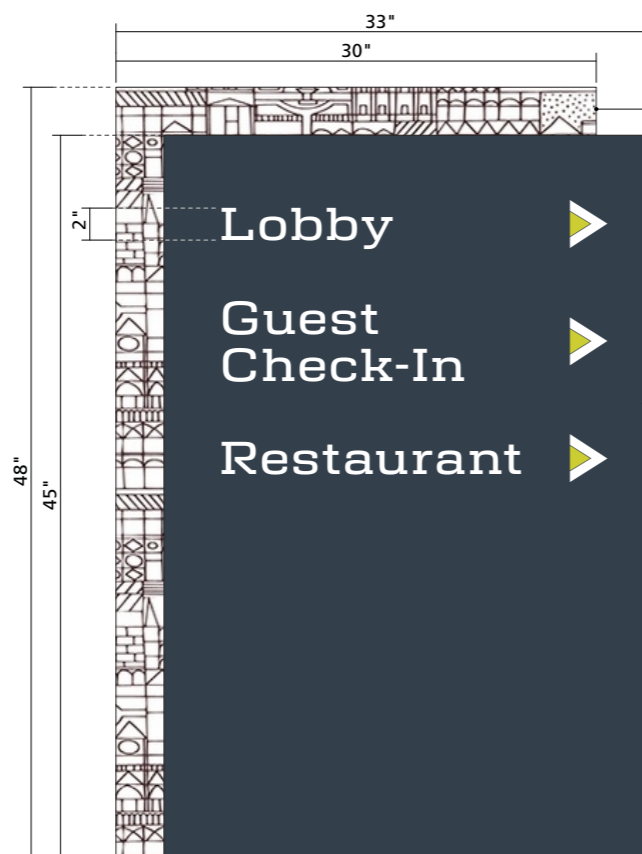

TOP VIEW

1" ALUMINUM CABINET
PAINTED WHITE WITH SILK
SCREEN GRAPHIC ON FACE
*IF SINGLE SIDED, GRAPHIC
WILL WRAP AROUND
ENTIRE SIGN

3" DEEP ALUMINUM CABINET
PAINTED DARK GREY BLUE.
LETTERING AND ARROWS ROUTED
OUT AND BACKED IN WHITE ACRYLIC.
PRINTED YELLOW/GREEN VINYL
ACCENTS APPLIED TO FACE.
INTERNALLY ILLUMINATED WITH
WHITE LED

VEHICULAR DIRECTIONAL
scale: 1" = 1'-0"

ILLUMINATED NIGHTTIME VIEW