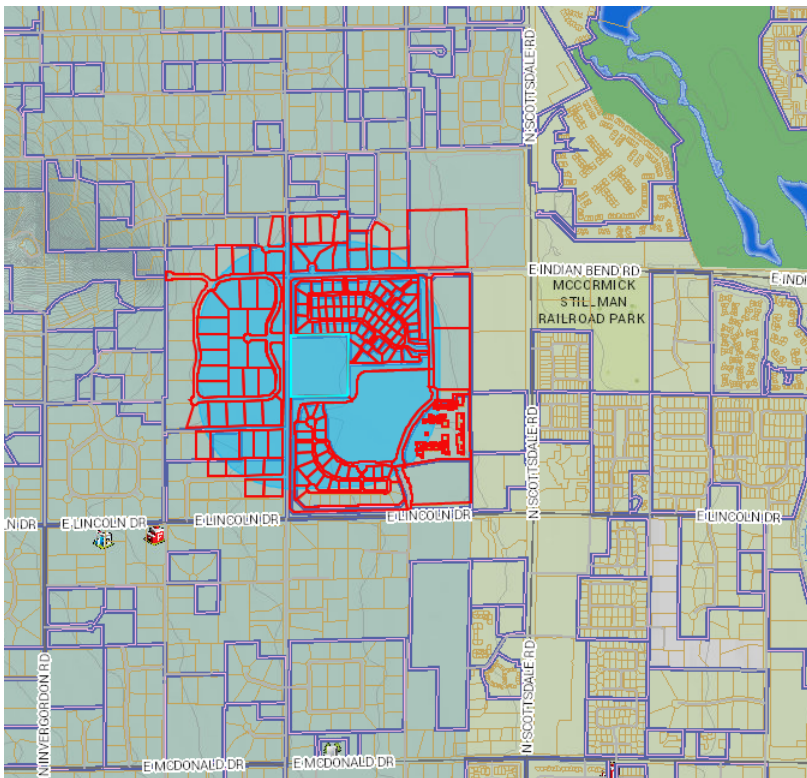

Mailing Notice Examples PCWS 03-03-20

1,500' Buffer for St Barnabus [340 total parcels, 4 parcels within Scottsdale] [applying 750' into Scottsdale results in 336 total parcels]

1,000' Buffer for St Barnabus [205 total parcels, 0 parcels within Scottsdale] [applying 750' into Scottsdale results in 205 total parcels]

Mailing Notice Examples PCWS 03-03-20

750' Buffer for St Barnabus [140 total parcels, 0 parcels within Scottsdale]

500' Buffer for St Barnabus [90 total parcels, 0 parcels within Scottsdale]

Mailing Notice Examples PCWS 03-03-20

1,500' Buffer for Lincoln Plaza [395 total parcels, 170 parcels within Scottsdale] [applying 750' into Scottsdale results in 285 total parcels]

1,000' Buffer for Lincoln Plaza [175 total parcels, 105 parcels within Scottsdale] [applying 750' into Scottsdale results in 130 total parcels]

Mailing Notice Examples PCWS 03-03-20

750' Buffer for Lincoln Plaza [90 total parcels, 60 parcels within Scottsdale]

500' Buffer for Lincoln Plaza [19 total parcels, 9 parcels within Scottsdale]