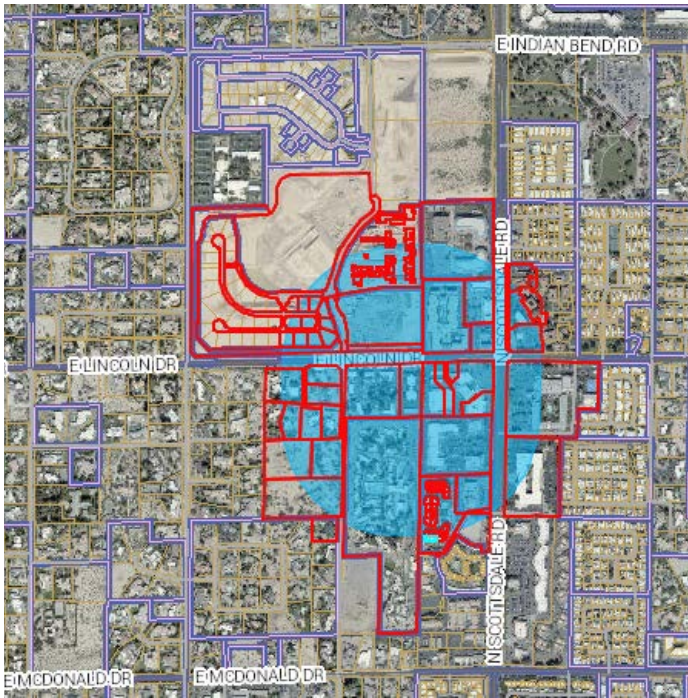

Mailing Notice Examples PCWS 03-03-20

1,500' Buffer for St Barnabus [340 total parcels, 4 parcels within Scottsdale] [applying 750' into Scottsdale results in 336 total parcels]

1,000' Buffer for St Barnabus [205 total parcels, 0 parcels within Scottsdale] [applying 750' into Scottsdale results in 205 total parcels]

Mailing Notice Examples PCWS 03-03-20

750' Buffer for St Barnabus [140 total parcels, 0 parcels within Scottsdale]

500' Buffer for St Barnabus [90 total parcels, 0 parcels within Scottsdale]

Mailing Notice Examples PCWS 03-03-20

1,500' Buffer for Lincoln Plaza [395 total parcels, 170 parcels within Scottsdale] [applying 750' into Scottsdale results in 285 total parcels]

1,000' Buffer for Lincoln Plaza [175 total parcels, 105 parcels within Scottsdale] [applying 750' into Scottsdale results in 130 total parcels]

Mailing Notice Examples PCWS 03-03-20

750' Buffer for Lincoln Plaza [90 total parcels, 60 parcels within Scottsdale]

500' Buffer for Lincoln Plaza [19 total parcels, 9 parcels within Scottsdale]