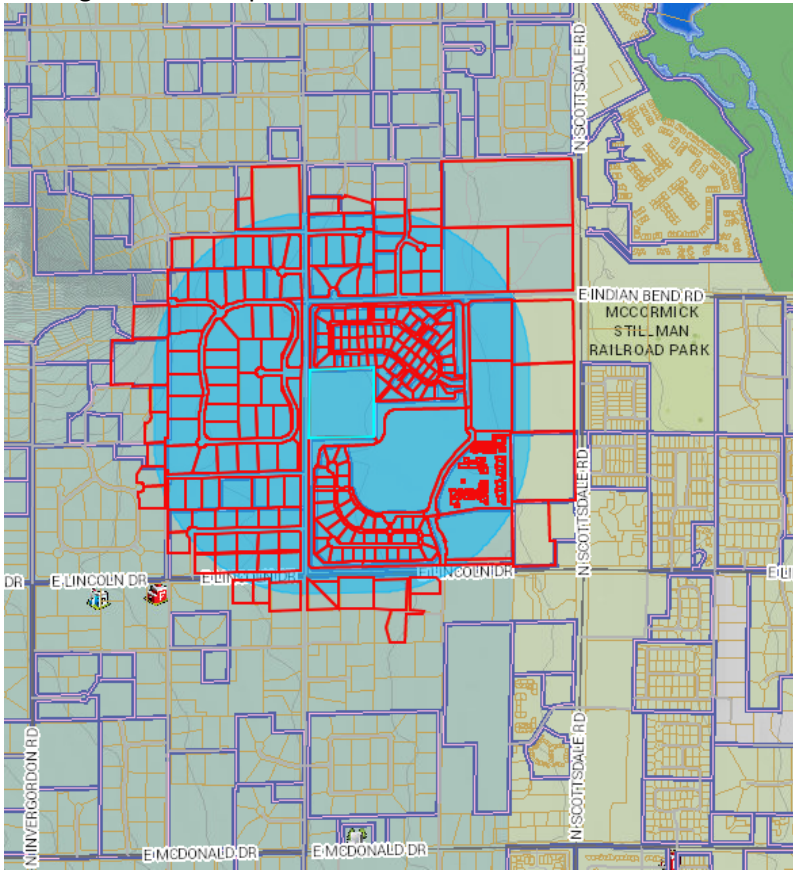

Mailing Notice Examples PCWS 03-03-20

1,500' Buffer for St Barnabus [340 total parcels, 4 parcels within Scottsdale] [applying 750' into Scottsdale results in 336 total parcels]

1,000' Buffer for St Barnabus [205 total parcels, 0 parcels within Scottsdale] [applying 750' into Scottsdale results in 205 total parcels]

Mailing Notice Examples PCWS 03-03-20

750' Buffer for St Barnabus [140 total parcels, 0 parcels within Scottsdale]

500' Buffer for St Barnabus [90 total parcels, 0 parcels within Scottsdale]

Mailing Notice Examples PCWS 03-03-20

1,500' Buffer for Lincoln Plaza [395 total parcels, 170 parcels within Scottsdale] [applying 750' into Scottsdale results in 285 total parcels]

1,000' Buffer for Lincoln Plaza [175 total parcels, 105 parcels within Scottsdale] [applying 750' into Scottsdale results in 130 total parcels]

Mailing Notice Examples PCWS 03-03-20

750' Buffer for Lincoln Plaza [90 total parcels, 60 parcels within Scottsdale]

500' Buffer for Lincoln Plaza [19 total parcels, 9 parcels within Scottsdale]