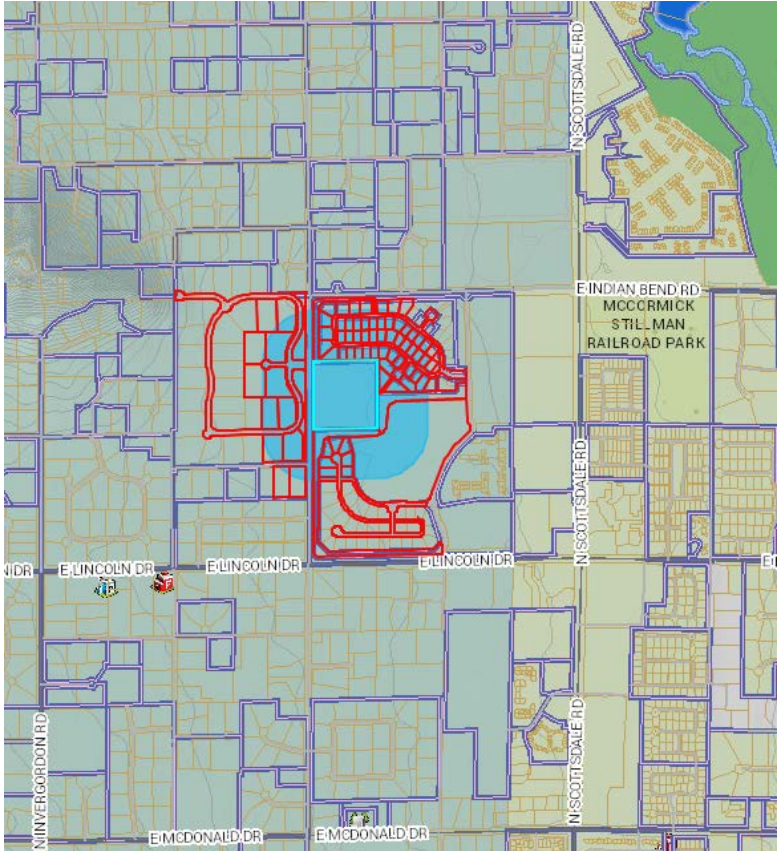

Mailing Notice Examples PCWS 03-03-20

1,500' Buffer for St Barnabus [340 total parcels, 4 parcels within Scottsdale] [applying 750' into Scottsdale results in 336 total parcels]

1,000' Buffer for St Barnabus [205 total parcels, 0 parcels within Scottsdale] [applying 750' into Scottsdale results in 205 total parcels]

Mailing Notice Examples PCWS 03-03-20

750' Buffer for St Barnabus [140 total parcels, 0 parcels within Scottsdale]

500' Buffer for St Barnabus [90 total parcels, 0 parcels within Scottsdale]

Mailing Notice Examples PCWS 03-03-20

1,500' Buffer for Lincoln Plaza [395 total parcels, 170 parcels within Scottsdale] [applying 750' into Scottsdale results in 285 total parcels]

1,000' Buffer for Lincoln Plaza [175 total parcels, 105 parcels within Scottsdale] [applying 750' into Scottsdale results in 130 total parcels]

Mailing Notice Examples PCWS 03-03-20

750' Buffer for Lincoln Plaza [90 total parcels, 60 parcels within Scottsdale]

500' Buffer for Lincoln Plaza [19 total parcels, 9 parcels within Scottsdale]