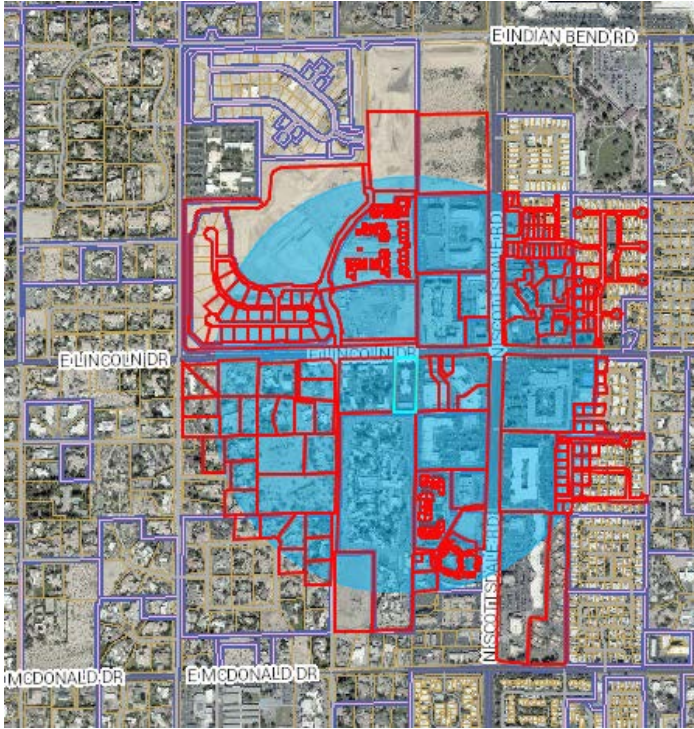

Mailing Notice Examples PCWS 03-03-20

1,500' Buffer for St Barnabus [340 total parcels, 4 parcels within Scottsdale] [applying 750' into Scottsdale results in 336 total parcels]

1,000' Buffer for St Barnabus [205 total parcels, 0 parcels within Scottsdale] [applying 750' into Scottsdale results in 205 total parcels]

Mailing Notice Examples PCWS 03-03-20

750' Buffer for St Barnabus [140 total parcels, 0 parcels within Scottsdale]

500' Buffer for St Barnabus [90 total parcels, 0 parcels within Scottsdale]

Mailing Notice Examples PCWS 03-03-20

1,500' Buffer for Lincoln Plaza [395 total parcels, 170 parcels within Scottsdale] [applying 750' into Scottsdale results in 285 total parcels]

1,000' Buffer for Lincoln Plaza [175 total parcels, 105 parcels within Scottsdale] [applying 750' into Scottsdale results in 130 total parcels]

Mailing Notice Examples PCWS 03-03-20

750' Buffer for Lincoln Plaza [90 total parcels, 60 parcels within Scottsdale]

500' Buffer for Lincoln Plaza [19 total parcels, 9 parcels within Scottsdale]