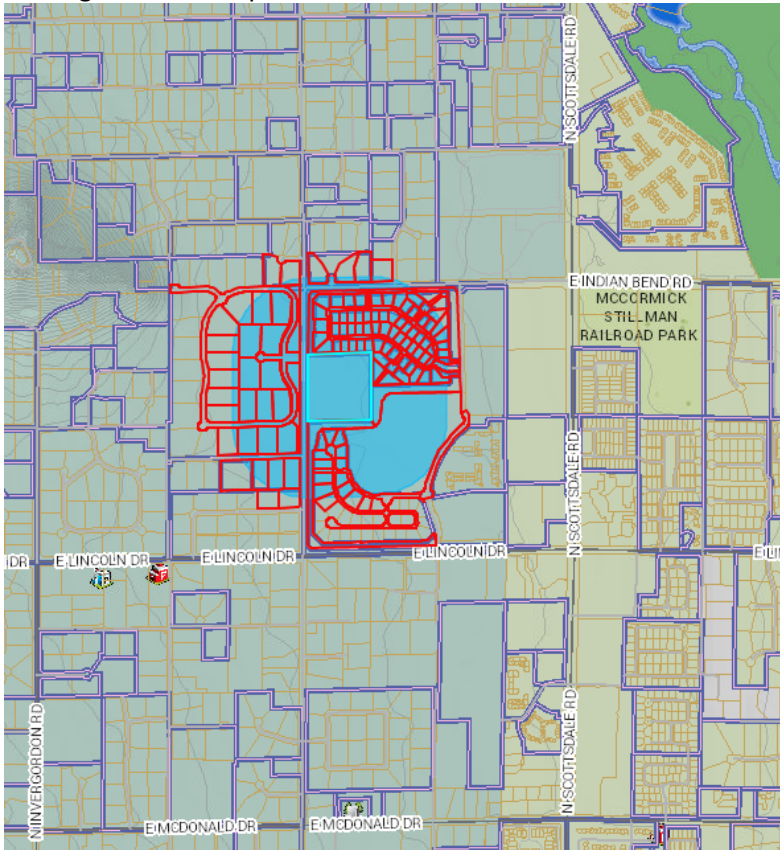

Mailing Notice Examples PCWS 03-03-20

1,500' Buffer for St Barnabus [340 total parcels, 4 parcels within Scottsdale] [applying 750' into Scottsdale results in 336 total parcels]

1,000' Buffer for St Barnabus [205 total parcels, 0 parcels within Scottsdale] [applying 750' into Scottsdale results in 205 total parcels]

Mailing Notice Examples PCWS 03-03-20

750' Buffer for St Barnabus [140 total parcels, 0 parcels within Scottsdale]

500' Buffer for St Barnabus [90 total parcels, 0 parcels within Scottsdale]

Mailing Notice Examples PCWS 03-03-20

1,500' Buffer for Lincoln Plaza [395 total parcels, 170 parcels within Scottsdale] [applying 750' into Scottsdale results in 285 total parcels]

1,000' Buffer for Lincoln Plaza [175 total parcels, 105 parcels within Scottsdale] [applying 750' into Scottsdale results in 130 total parcels]

Mailing Notice Examples PCWS 03-03-20

750' Buffer for Lincoln Plaza [90 total parcels, 60 parcels within Scottsdale]

500' Buffer for Lincoln Plaza [19 total parcels, 9 parcels within Scottsdale]