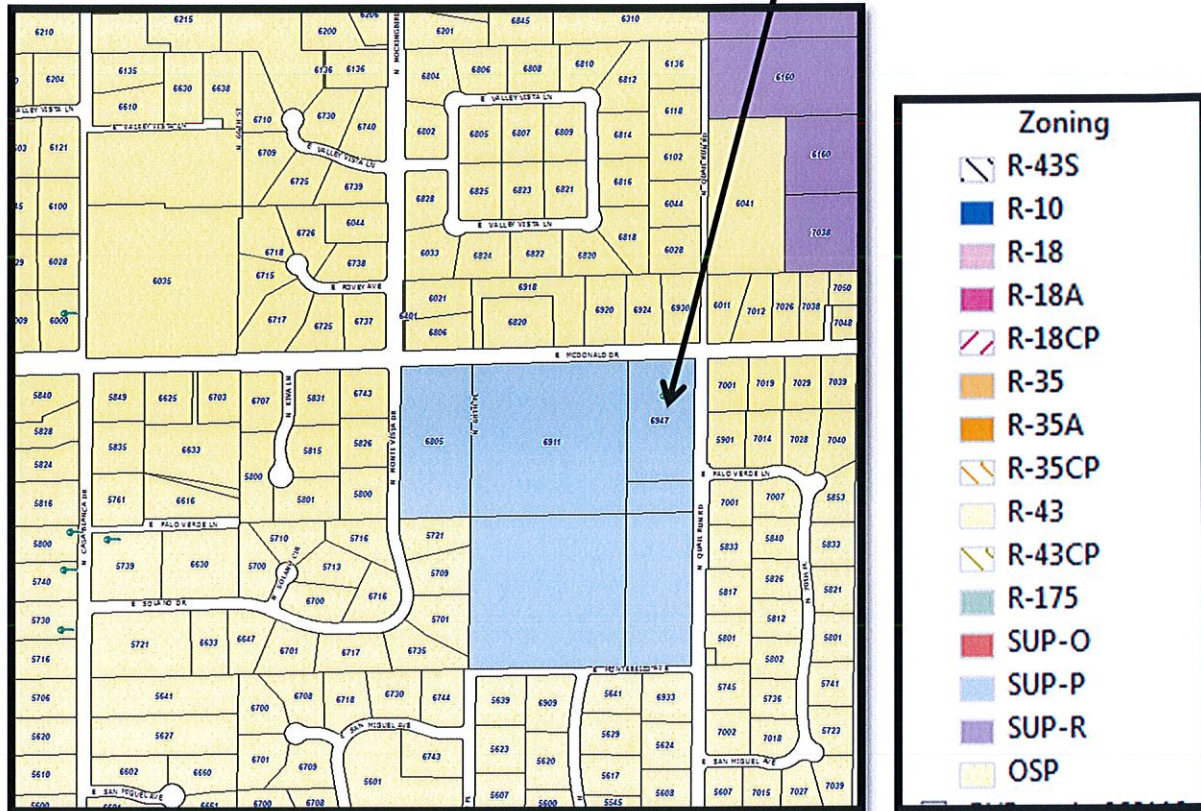

# VICINITY MAP

Subject Property

Valley Presbyterian SUP  
6947 E McDonald Drive

# ZONING

Subject Property

Valley Presbyterian SUP

6947 E McDonald Drive

# GENERAL PLAN

Subject Property

Valley Presbyterian SUP

6947 E McDonald Drive