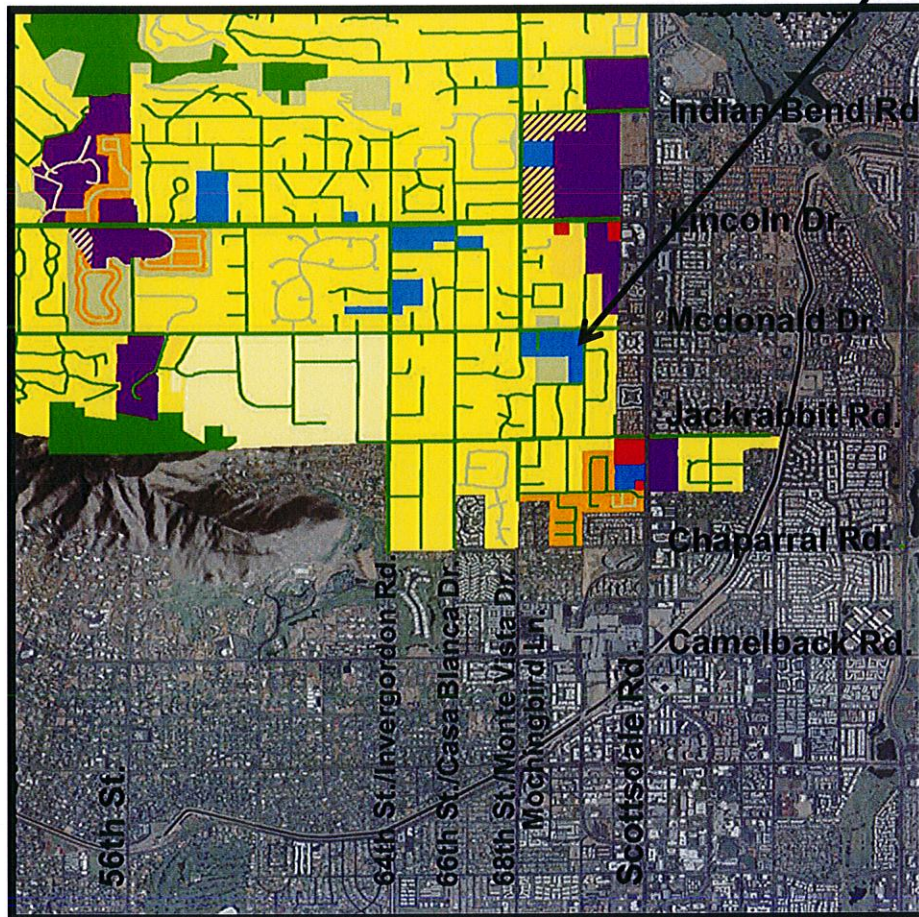

# VICINITY MAP

Subject Property

Valley Presbyterian SUP  
6947 E McDonald Drive

# ZONING

Subject Property

Valley Presbyterian SUP

6947 E McDonald Drive

# GENERAL PLAN

Subject Property