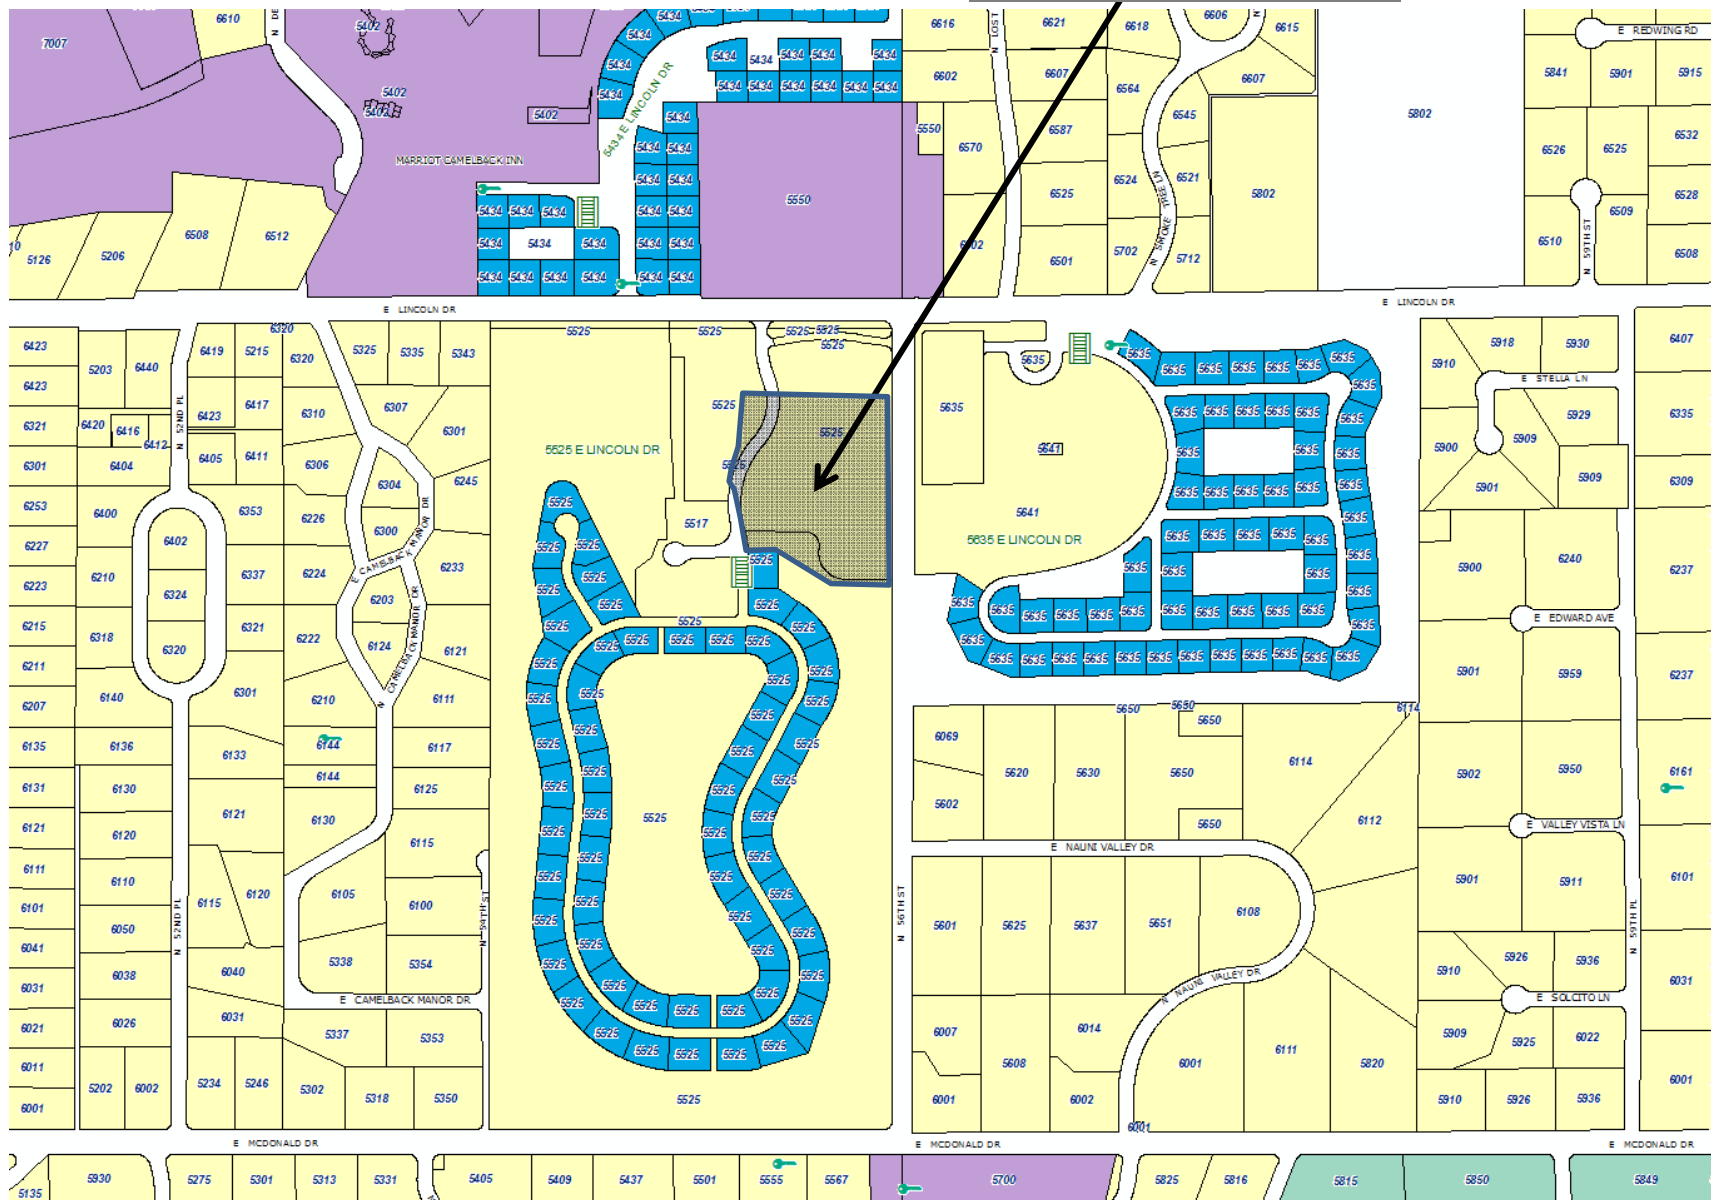

Vicinity Map

Subject Property

Aerial Photo

Subject Property

General Plan

Subject Property

Legend

- Low Density Residential OR Resort/Country Club
- Private Open Space OR Resort/Country Club
- Very Low Density Residential
- Low Density Residential
- Medium Density Residential

Zoning

7.1 acres of 67-acre site

Subject Property