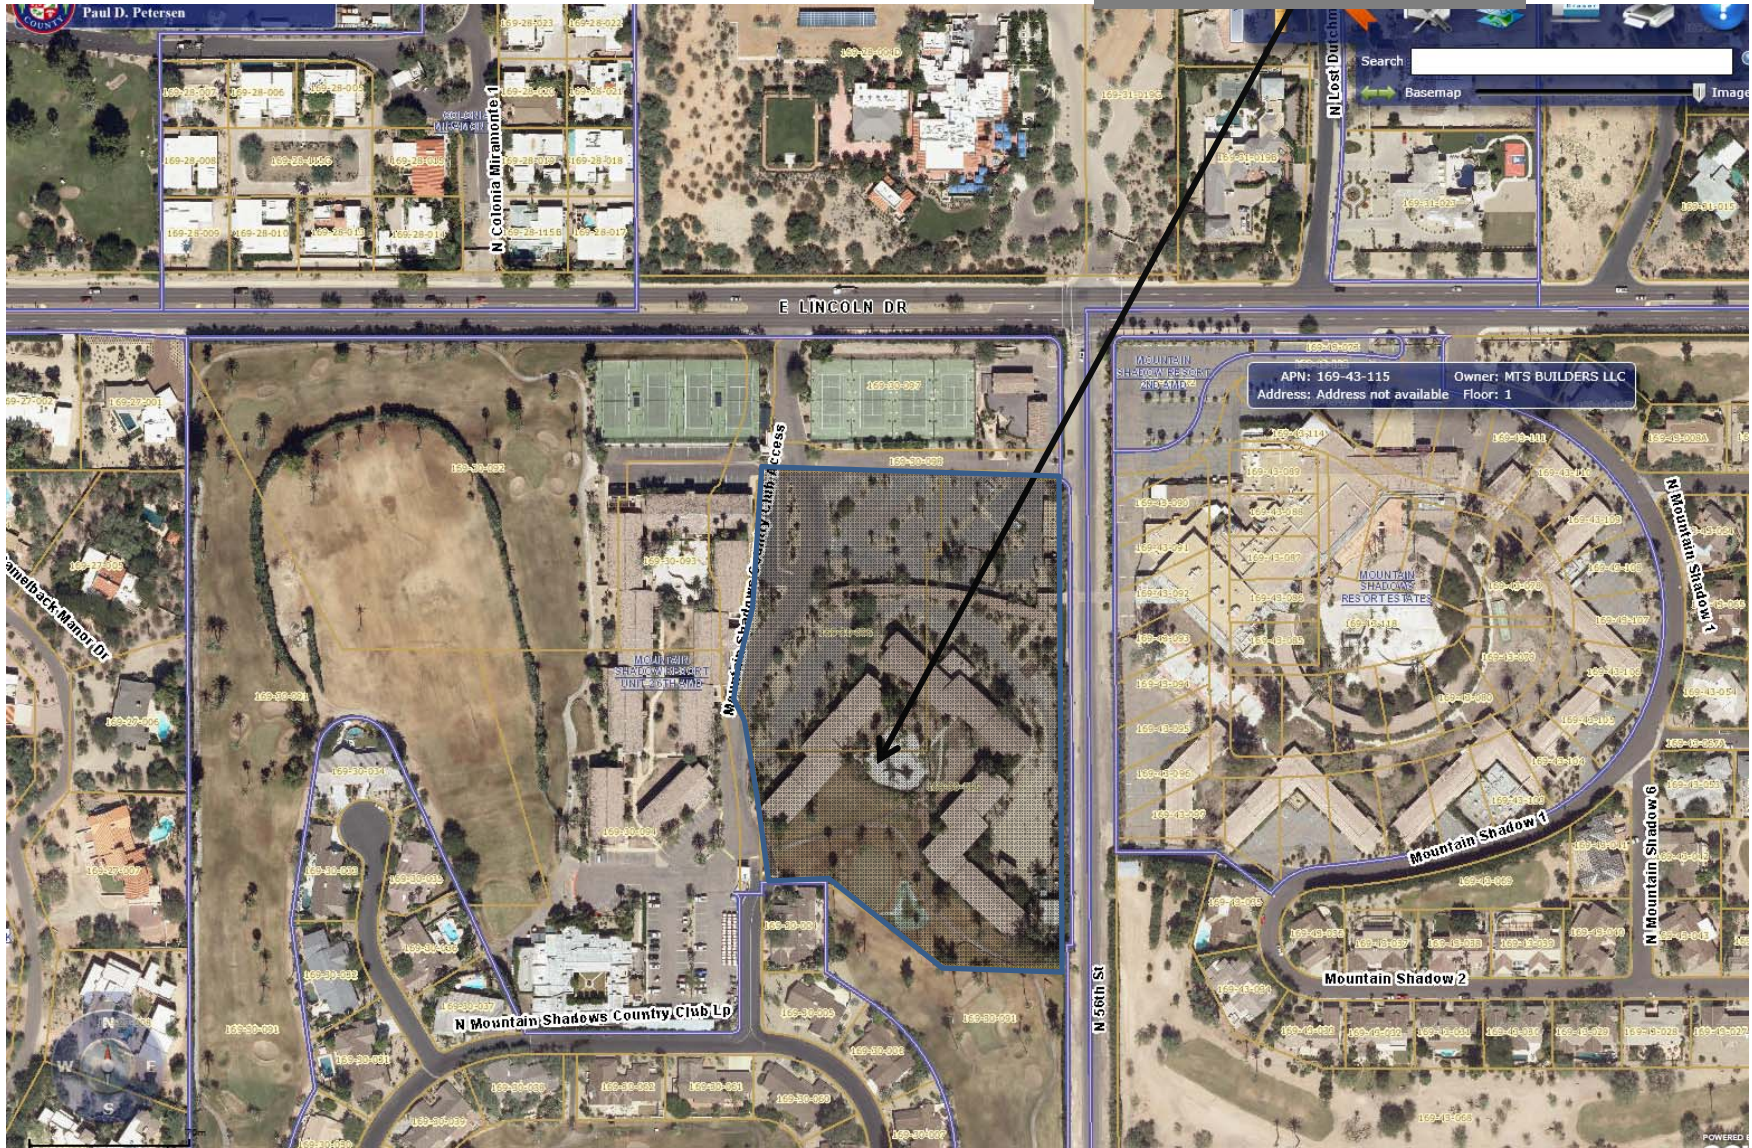

Vicinity Map

Subject Property

Aerial Photo

Subject Property

General Plan

Subject Property

Legend

- Low Density Residential OR Resort/Country Club
- Private Open Space OR Resort/Country Club
- Very Low Density Residential
- Low Density Residential
- Medium Density Residential

Zoning

7.1 acres of 67-acre site

Subject Property