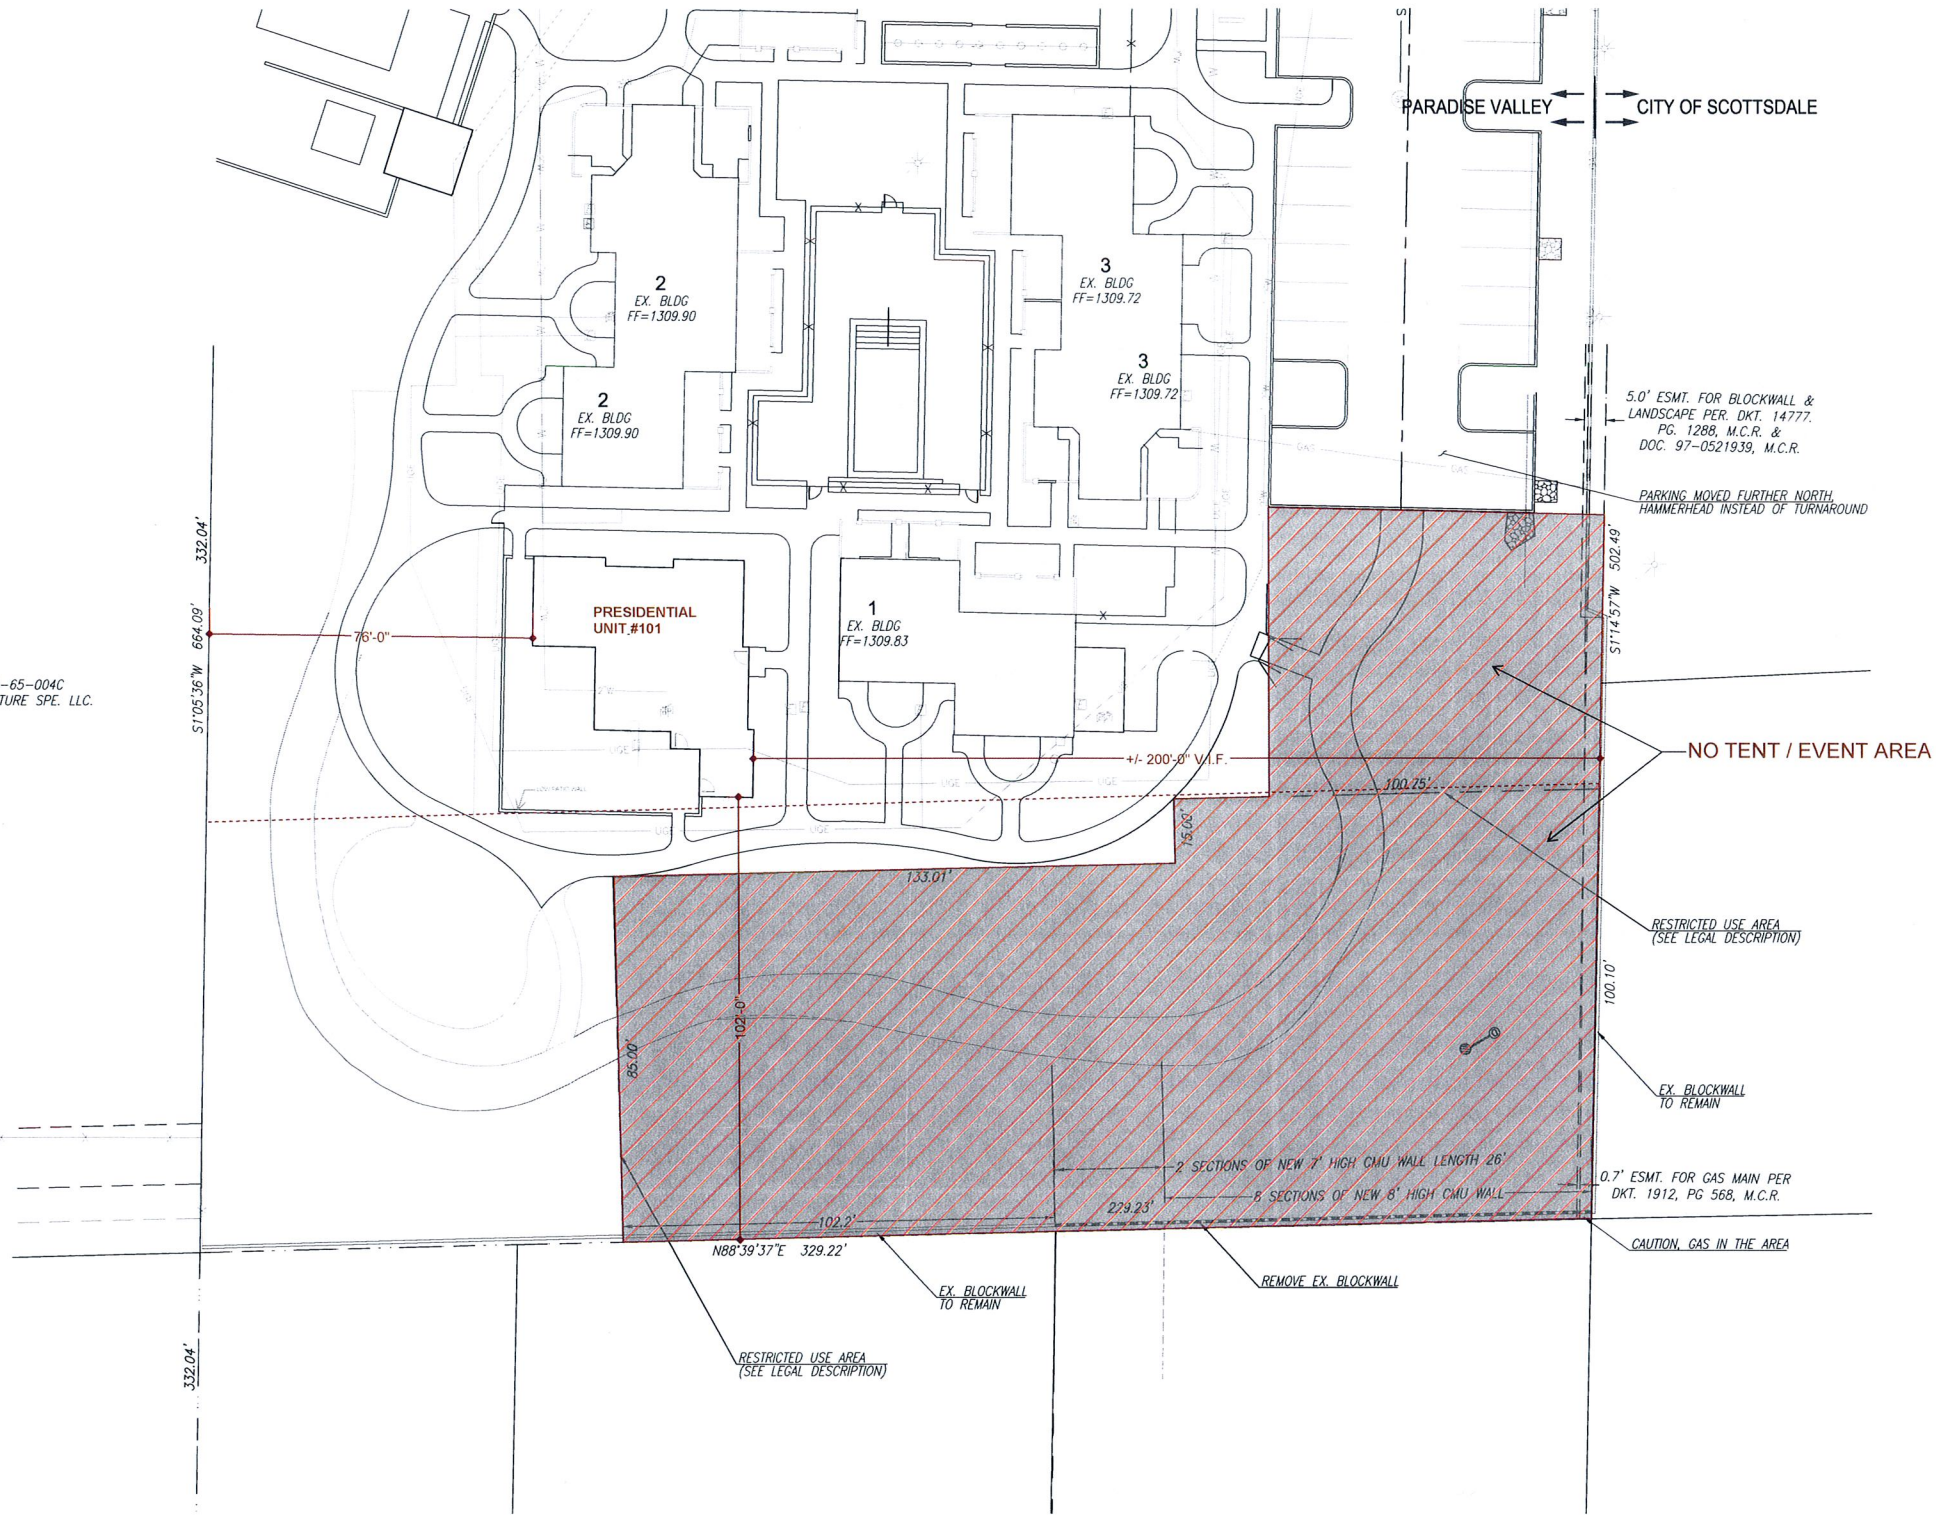

APN# 174-65-004C
PV HOTEL VENTURE SPE. LLC.

EXHIBIT A

RESTRICTED USE AREA AND WALL EXHIBIT

COTTONWOODS RESORT

Project No.	15101	Project Mgr.	C.S.C.
Date	10/06/2015	Project Eng.	B.R.S.

NOT FOR CONSTRUCTION
PRELIMINARY
EX. RECORDING
BY IT PRX

811
Call before you dig.
1.800.STAKE.IT
602.283.1100

SHT: 1 OF 1
EX 1

HUBBARD ENGINEERING
www.hubbardengineering.com

1640 S. Stapley Dr.
Suite 137
Mesa, AZ 85204
Ph: 480.862.2313