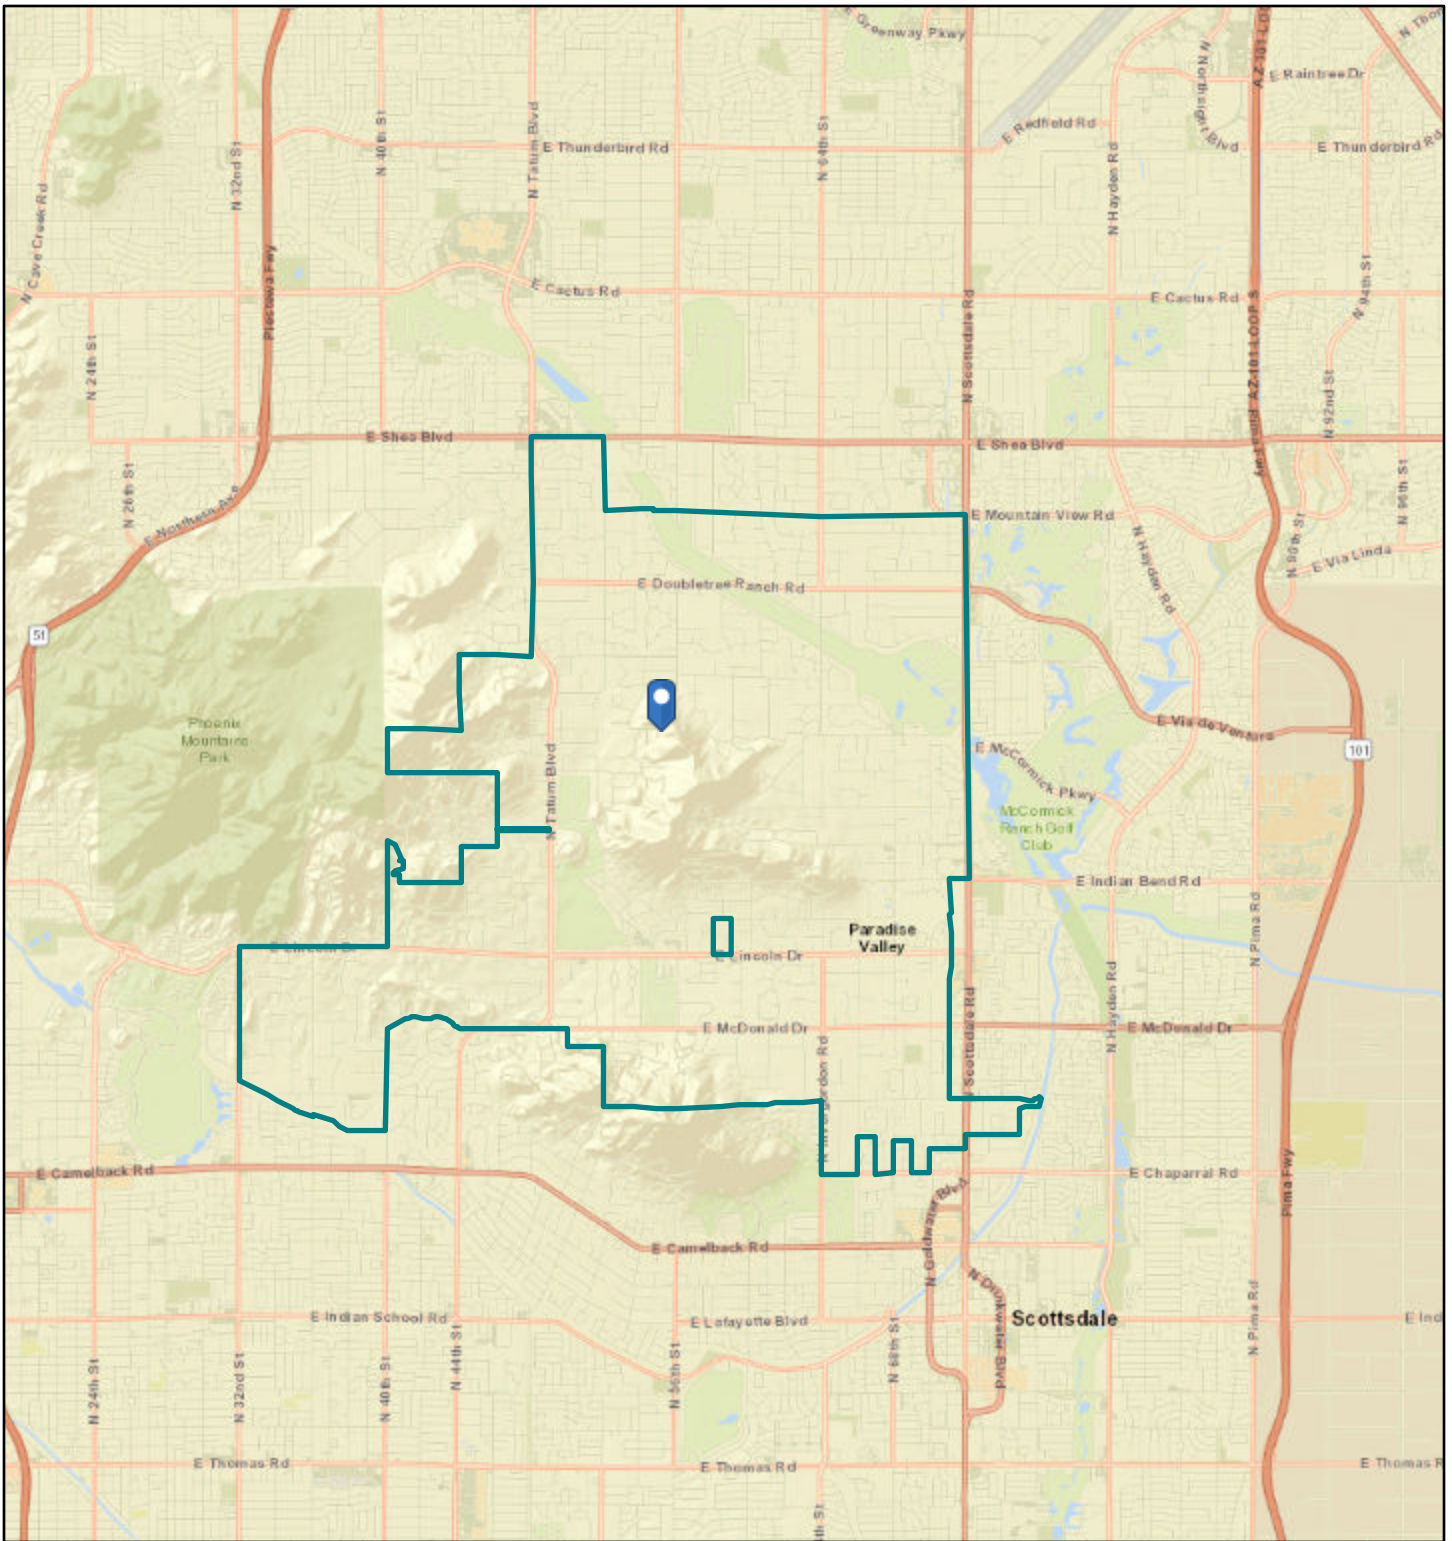

Vicinity Map - 7941 N 55th St

10/11/2022, 9:32:15 AM

1:100,509

 Municipal Boundary

City of Phoenix, Bureau of Land Management, Esri, HERE, Garmin, GeoTechnologies, Inc., NGA, USGS

Town of Paradise Valley
© Town of Paradise Valley

Aerial Photo

Subject Property

7941 N 55th St

ZONING

Subject Property

7941 N 55th St