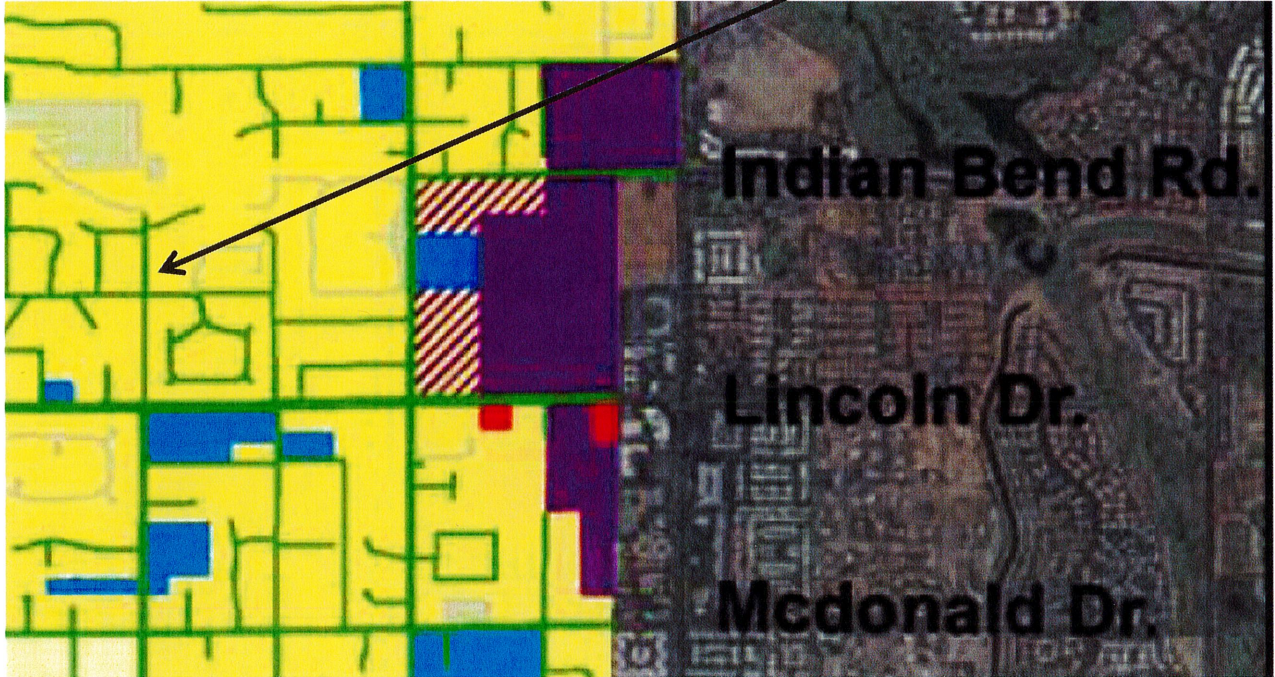

VICINITY MAP

Subject Property

Estates on Invergordon
6400 E Cactus Wren Road

GENERAL PLAN

Subject Property

Legend

- | | |
|--|---------------------|
| Low Density Residential OR Resort/Country Club | Private Open Space |
| Private Open Space OR Resort/Country Club | Public Open Space |
| Very Low Density Residential | Medical Office |
| Low Density Residential | Public/Quasi Public |
| Medium Density Residential | Resort/Country Club |

Estates on Invergordon
6400 E Cactus Wren Road

ZONING

Estates on Invergordon
6400 E Cactus Wren Road