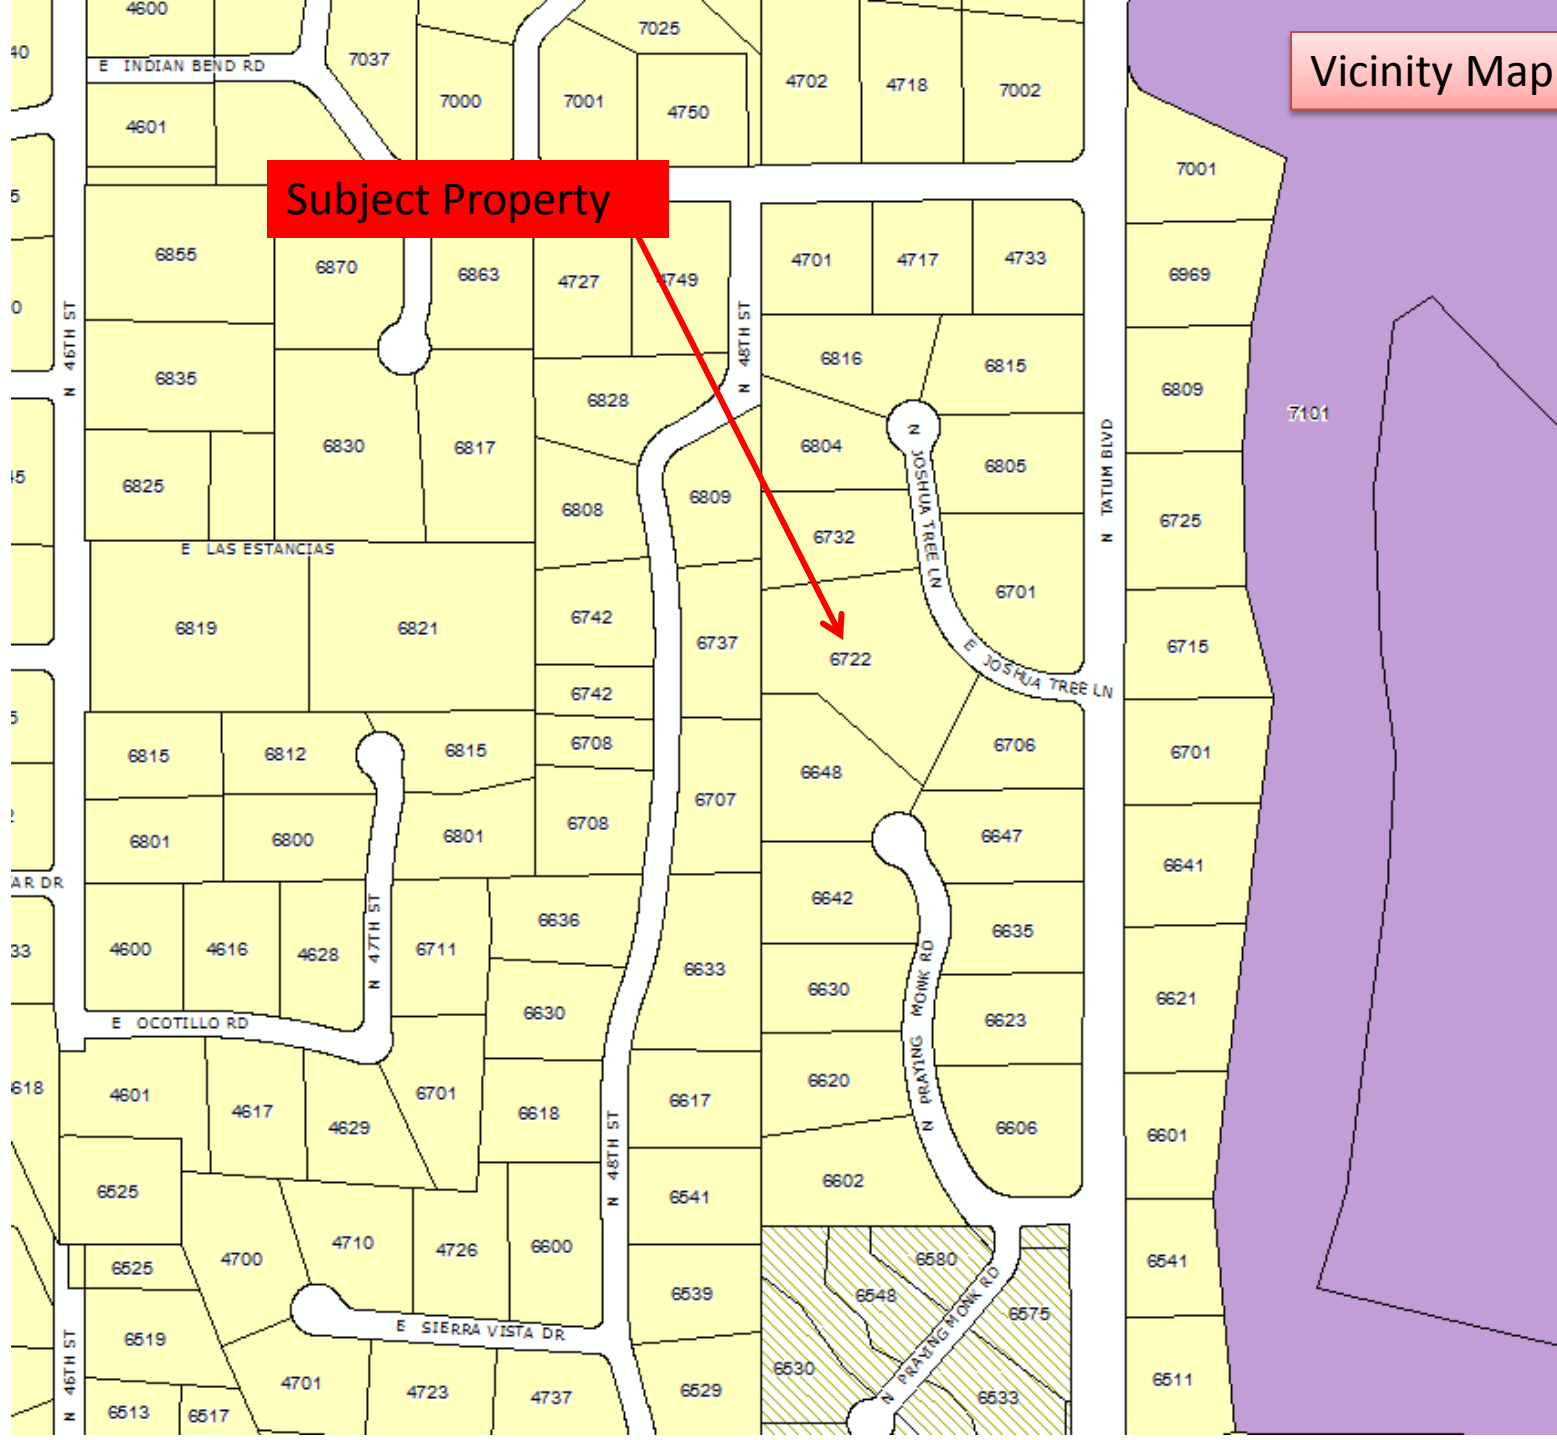

Vicinity Map

Subject Property

Aerial Photo

Subject Property

PARADISE HILLS  
REPLAT LOTS  
140 & 141 LOT 140

N Joshua Tree Ln

330 Degrees