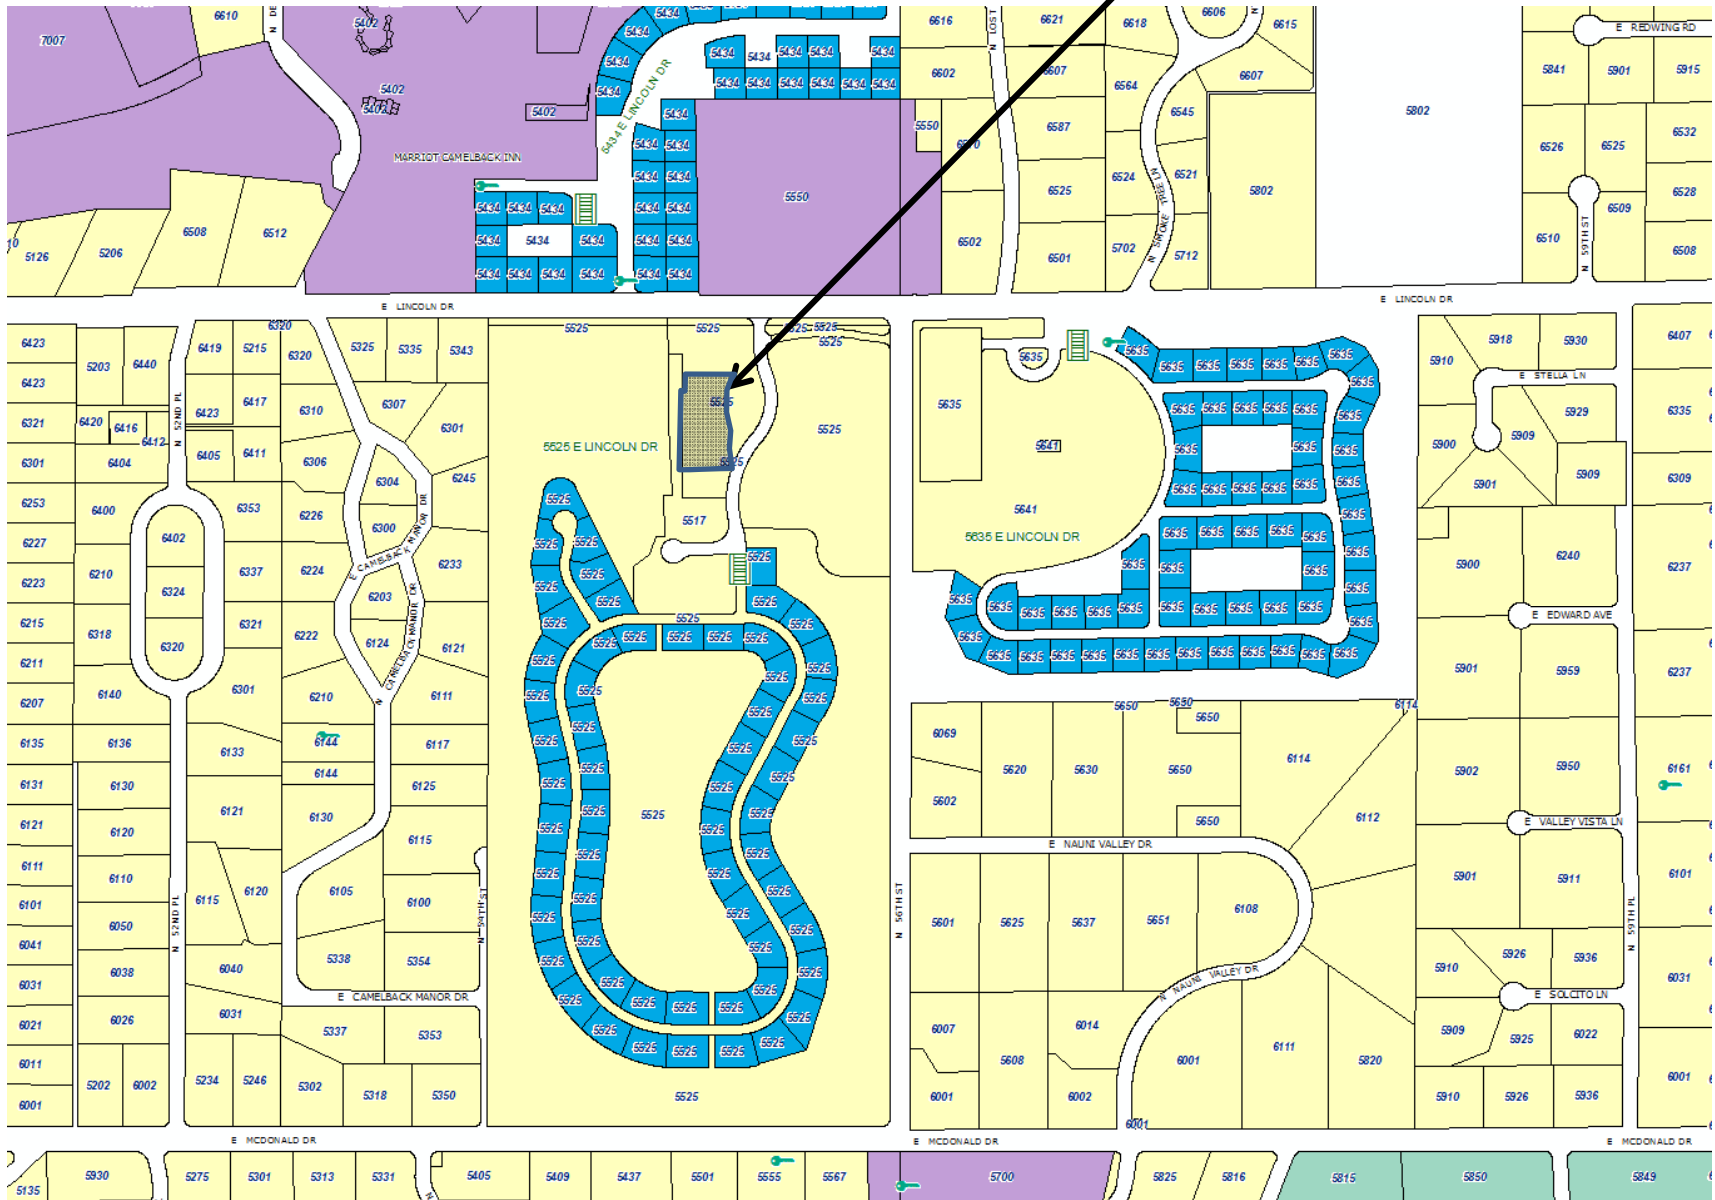

Vicinity Map

Subject Property