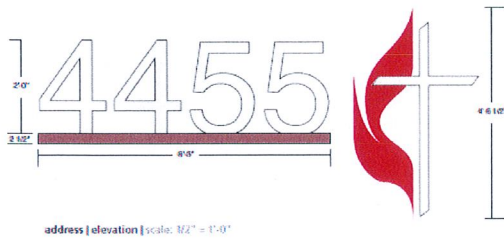

**LIGHTING INFORMATION**

Monument Sign

.75 Foot Candles

Address Numbers:

.50 Foot Candles