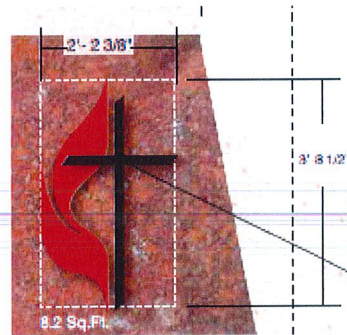

**LIGHTING INFORMATION**

Monument Sign

.75 Foot Candles

Address Numbers:

.50 Foot Candles