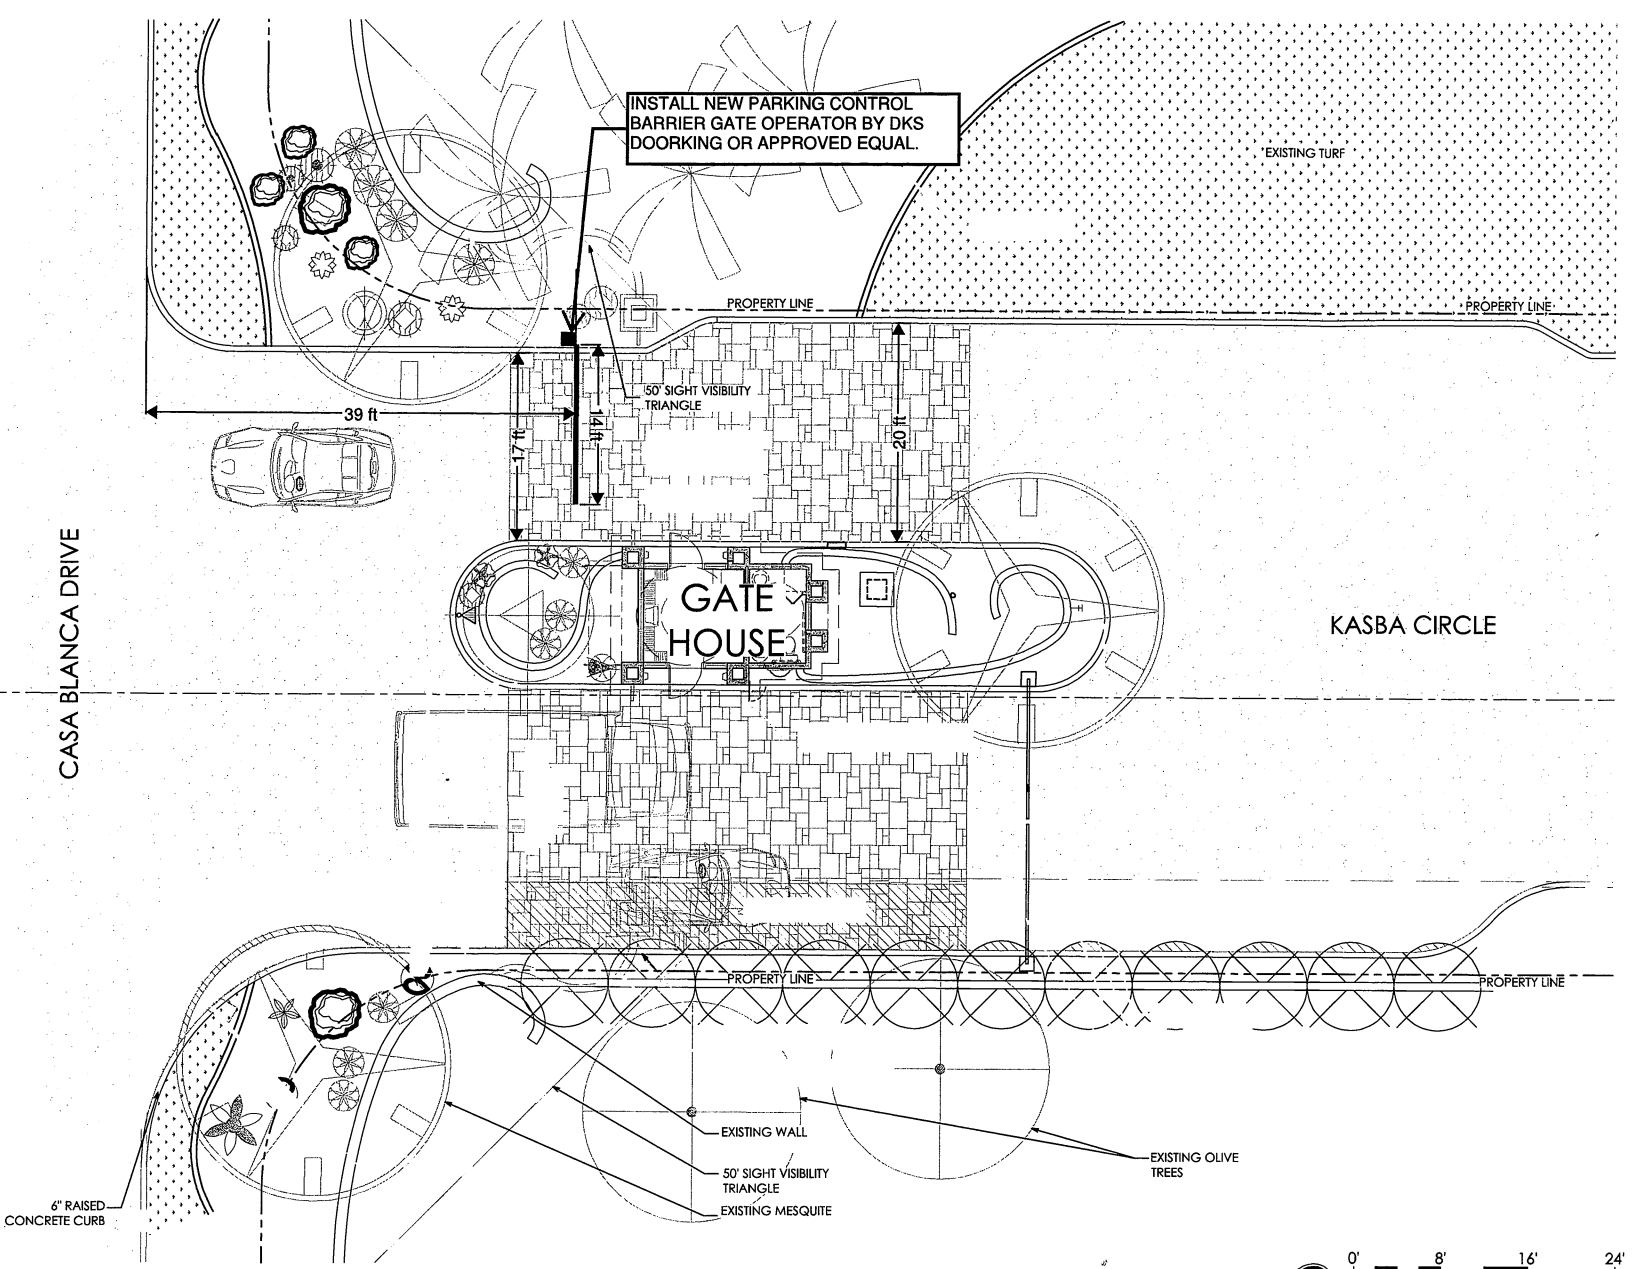

REVISED
 08.17.2016

PROJECT NARRATIVE:
 INSTALL NEW TRAFFIC BARRIER FOR TRAFFIC EXITING THE SUBDIVISION.

PLAN VIEW

FRONT ELEVATION