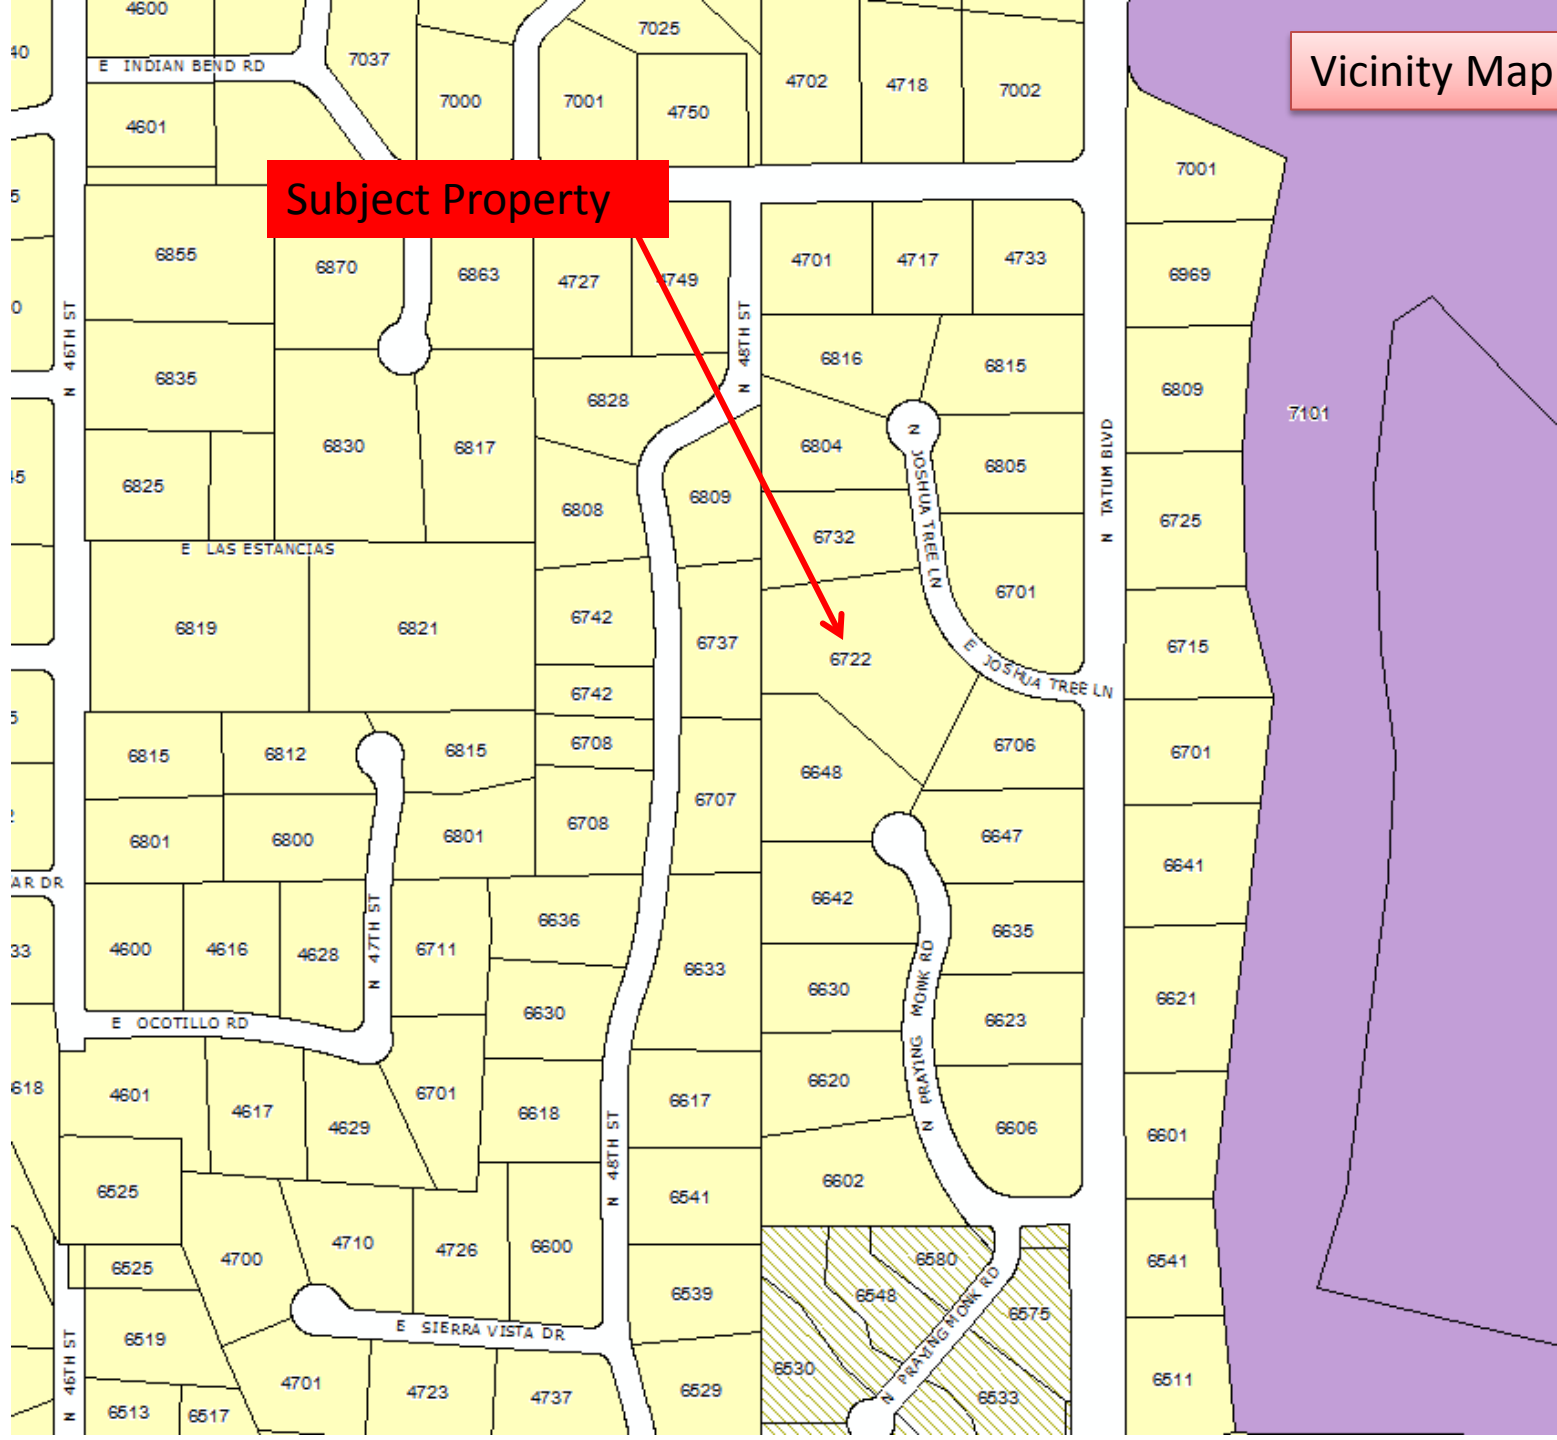

Vicinity Map

Subject Property

Aerial Photo

Subject Property

PARADISE HILLS
REPLAT LOTS
140 & 141 LOT 140

N Joshua Tree Ln

330 Degrees