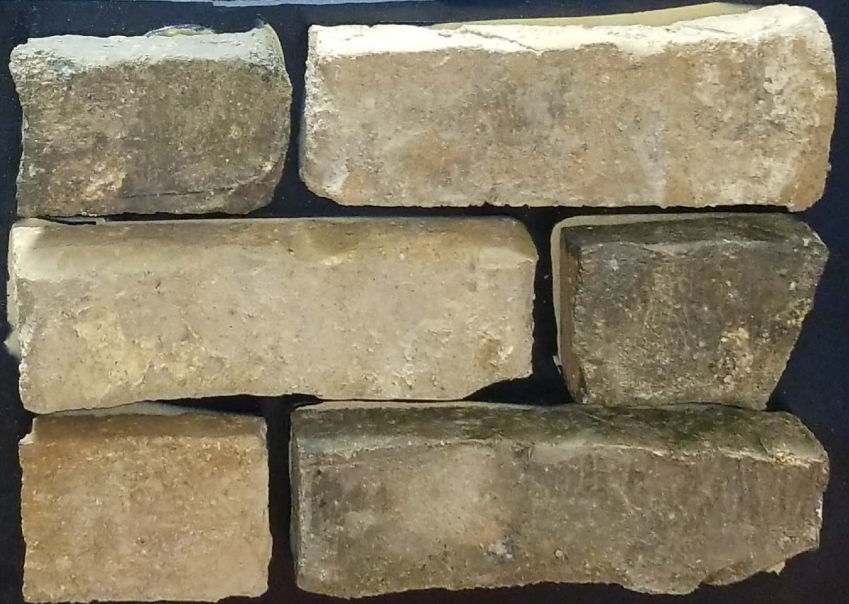

6837 N LOST DUTCHMAN EXTERIOR SPECS

REGAL AMERICAN HOMES

CRUSHED GRANITE

MADISON GOLD

PREMIUM USA TURF

COBBLESTONE
GRAY.CHARCOAL MIX

BLUE HOT SPUR HONED

QUARZO GRAY

LUCAS CANITIA

6837 N LOST DUTCHMAN EXTERIOR SPECS

REGAL AMERICAN HOMES

VINAGE WOOD SERIES MIST

STUCCO "DOVE TAIL"

BLUE HOT SPUR SPLIT FACE

NORTH AMERICAN STANDARD BRICK WHINSTONE

STONE MOUNTIAN DARK SAXONY SLATE