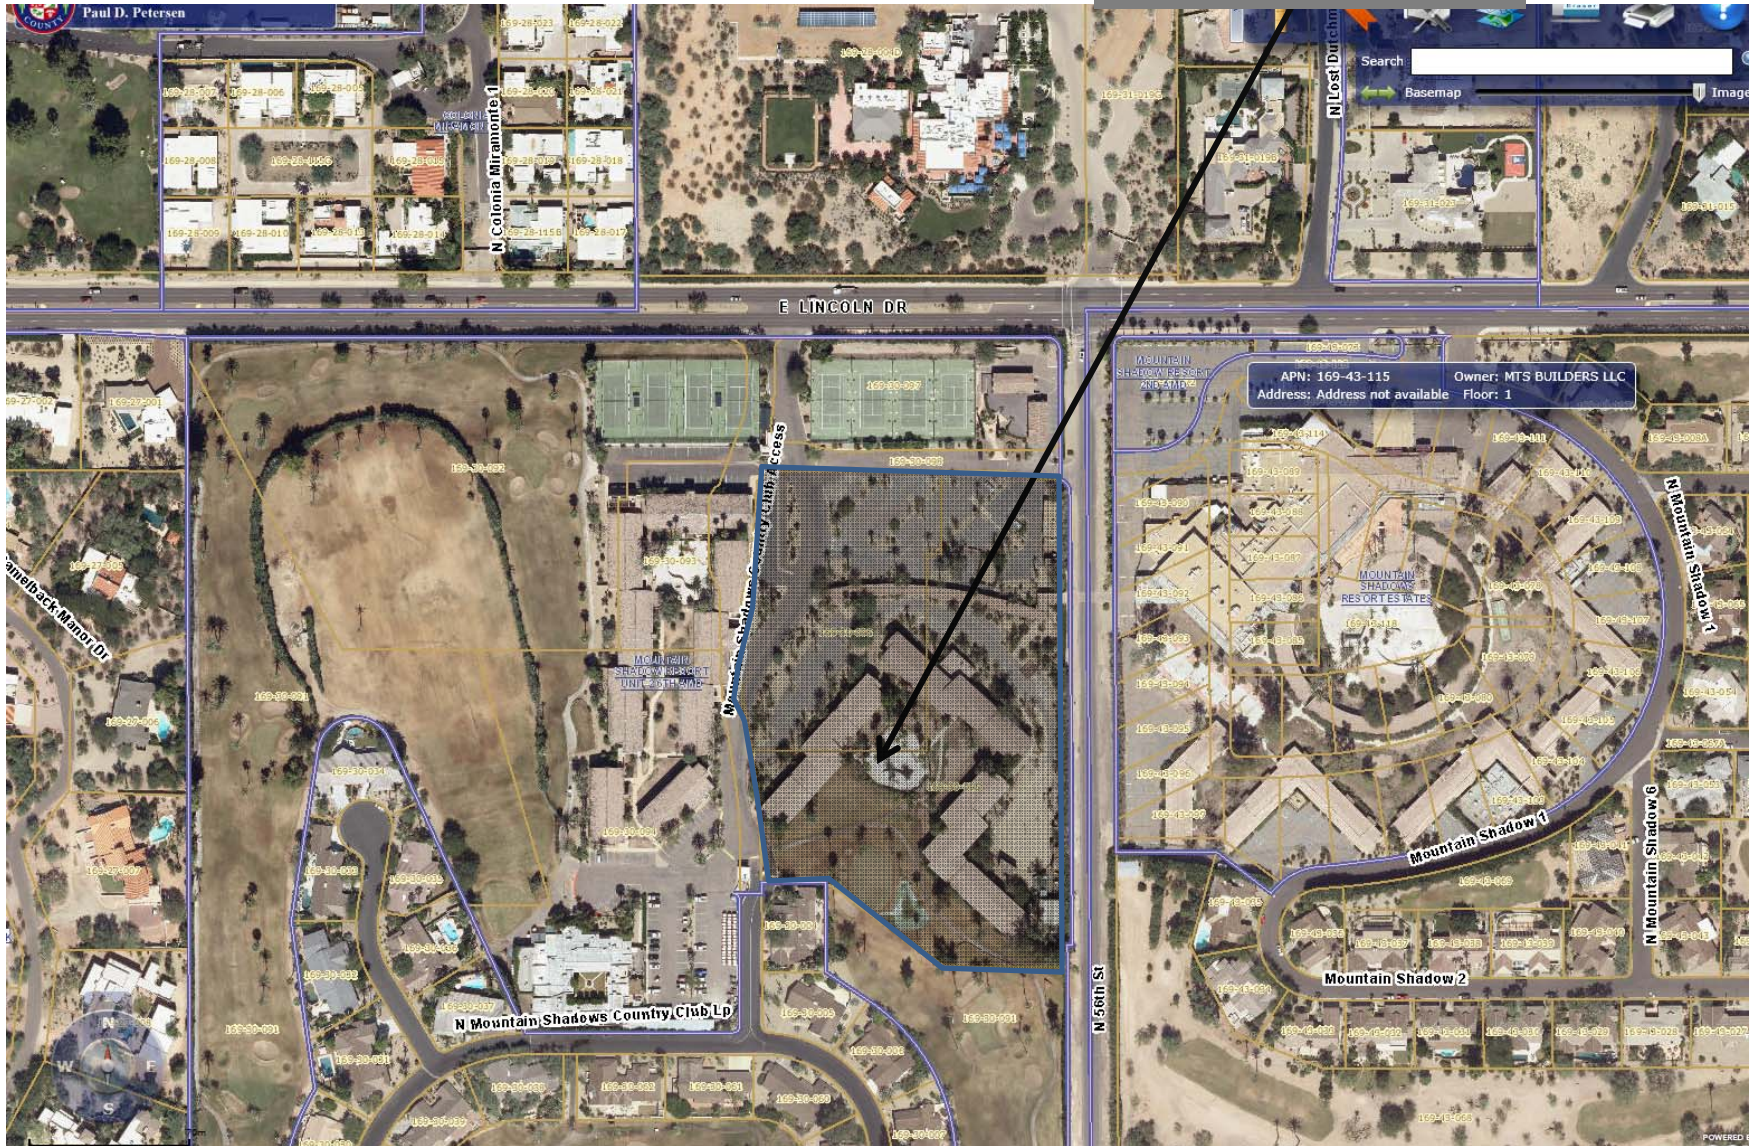

Vicinity Map

Subject Property

Aerial Photo

Subject Property

General Plan

Subject Property

Legend

- Low Density Residential OR Resort/Country Club
- Private Open Space OR Resort/Country Club
- Very Low Density Residential
- Low Density Residential
- Medium Density Residential

Zoning

7.1 acres of 67-acre site

Subject Property