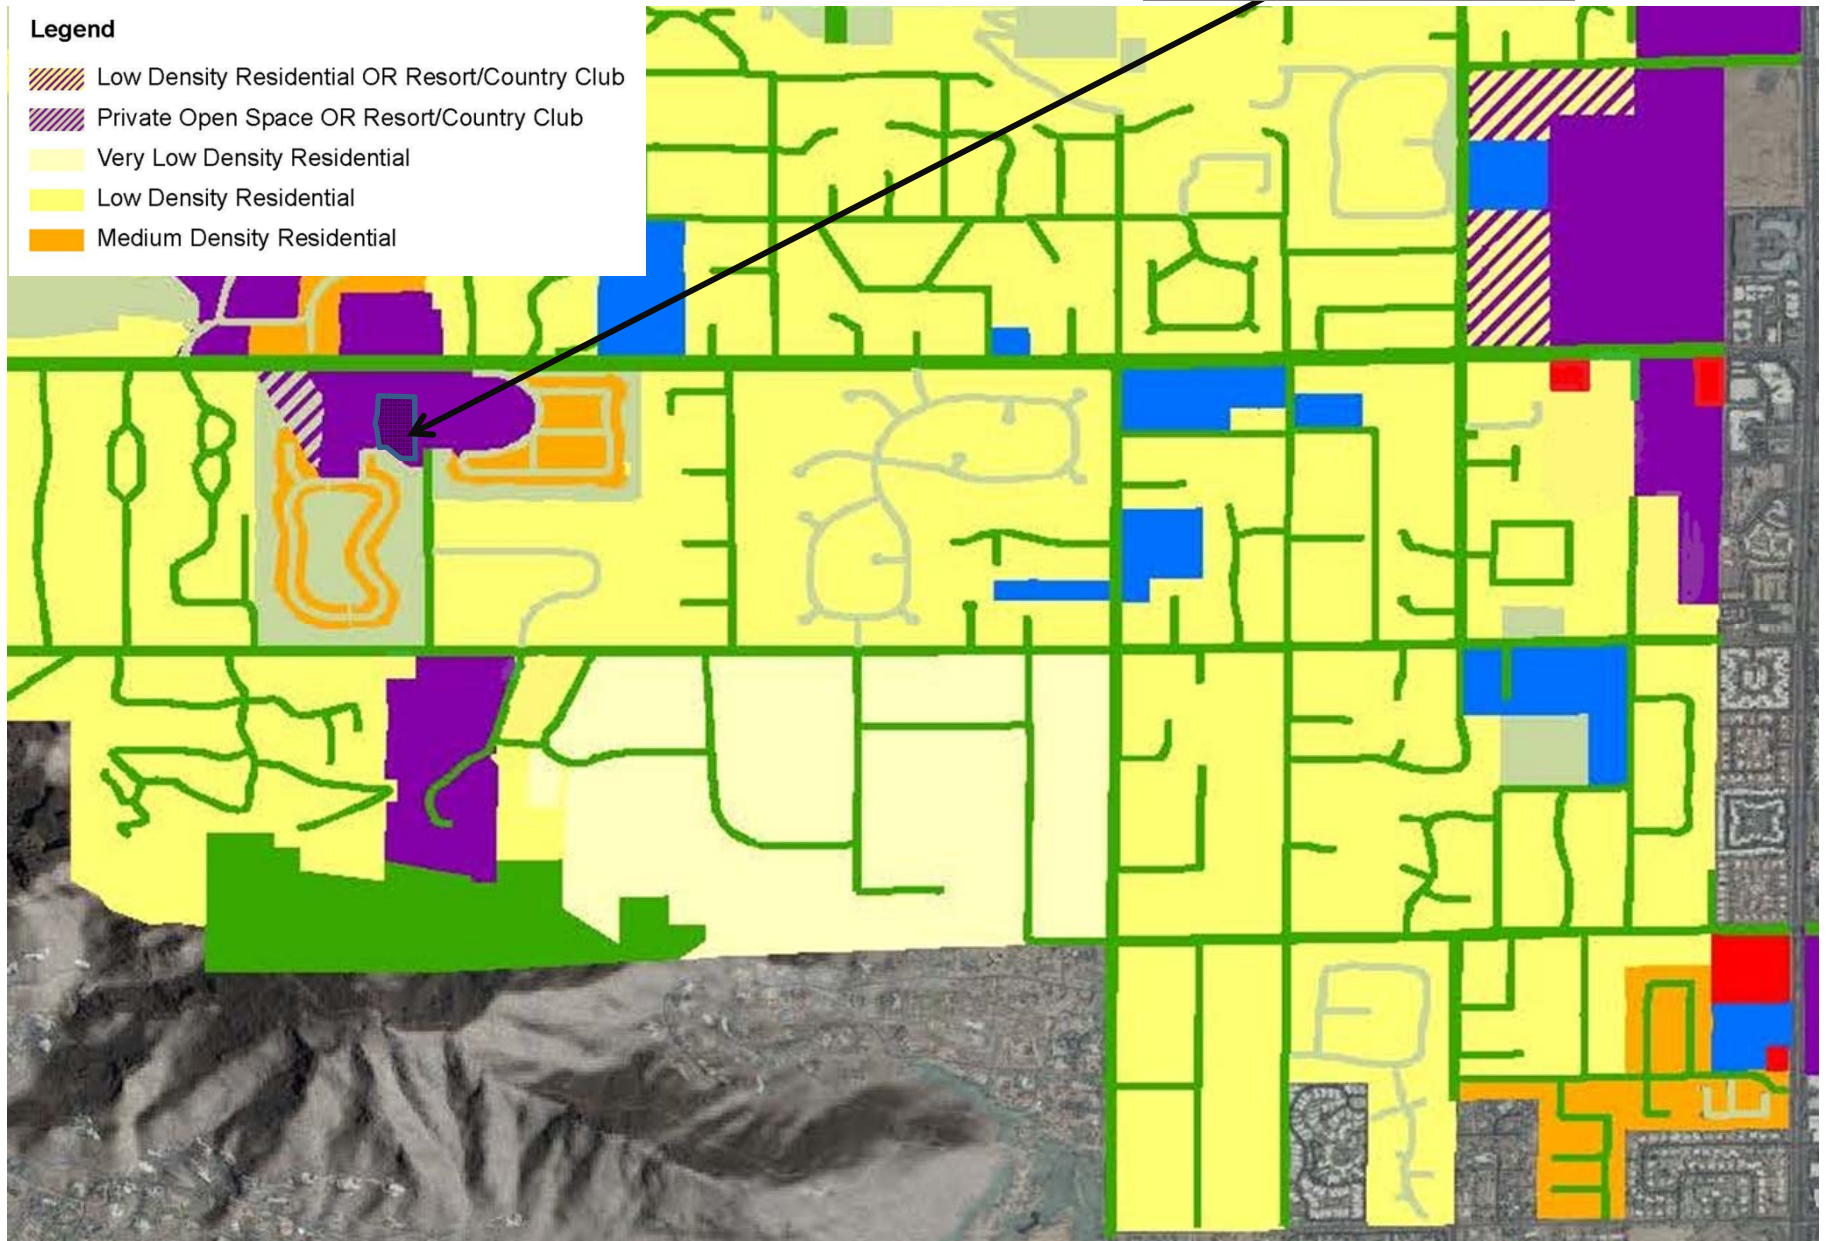

Vicinity Map

Subject Property

Aerial Photo

Subject Property

General Plan

Subject Property

Legend

- Low Density Residential OR Resort/Country Club
- Private Open Space OR Resort/Country Club
- Very Low Density Residential
- Low Density Residential
- Medium Density Residential

Zoning

7.1 acres of 67-acre site

Subject Property