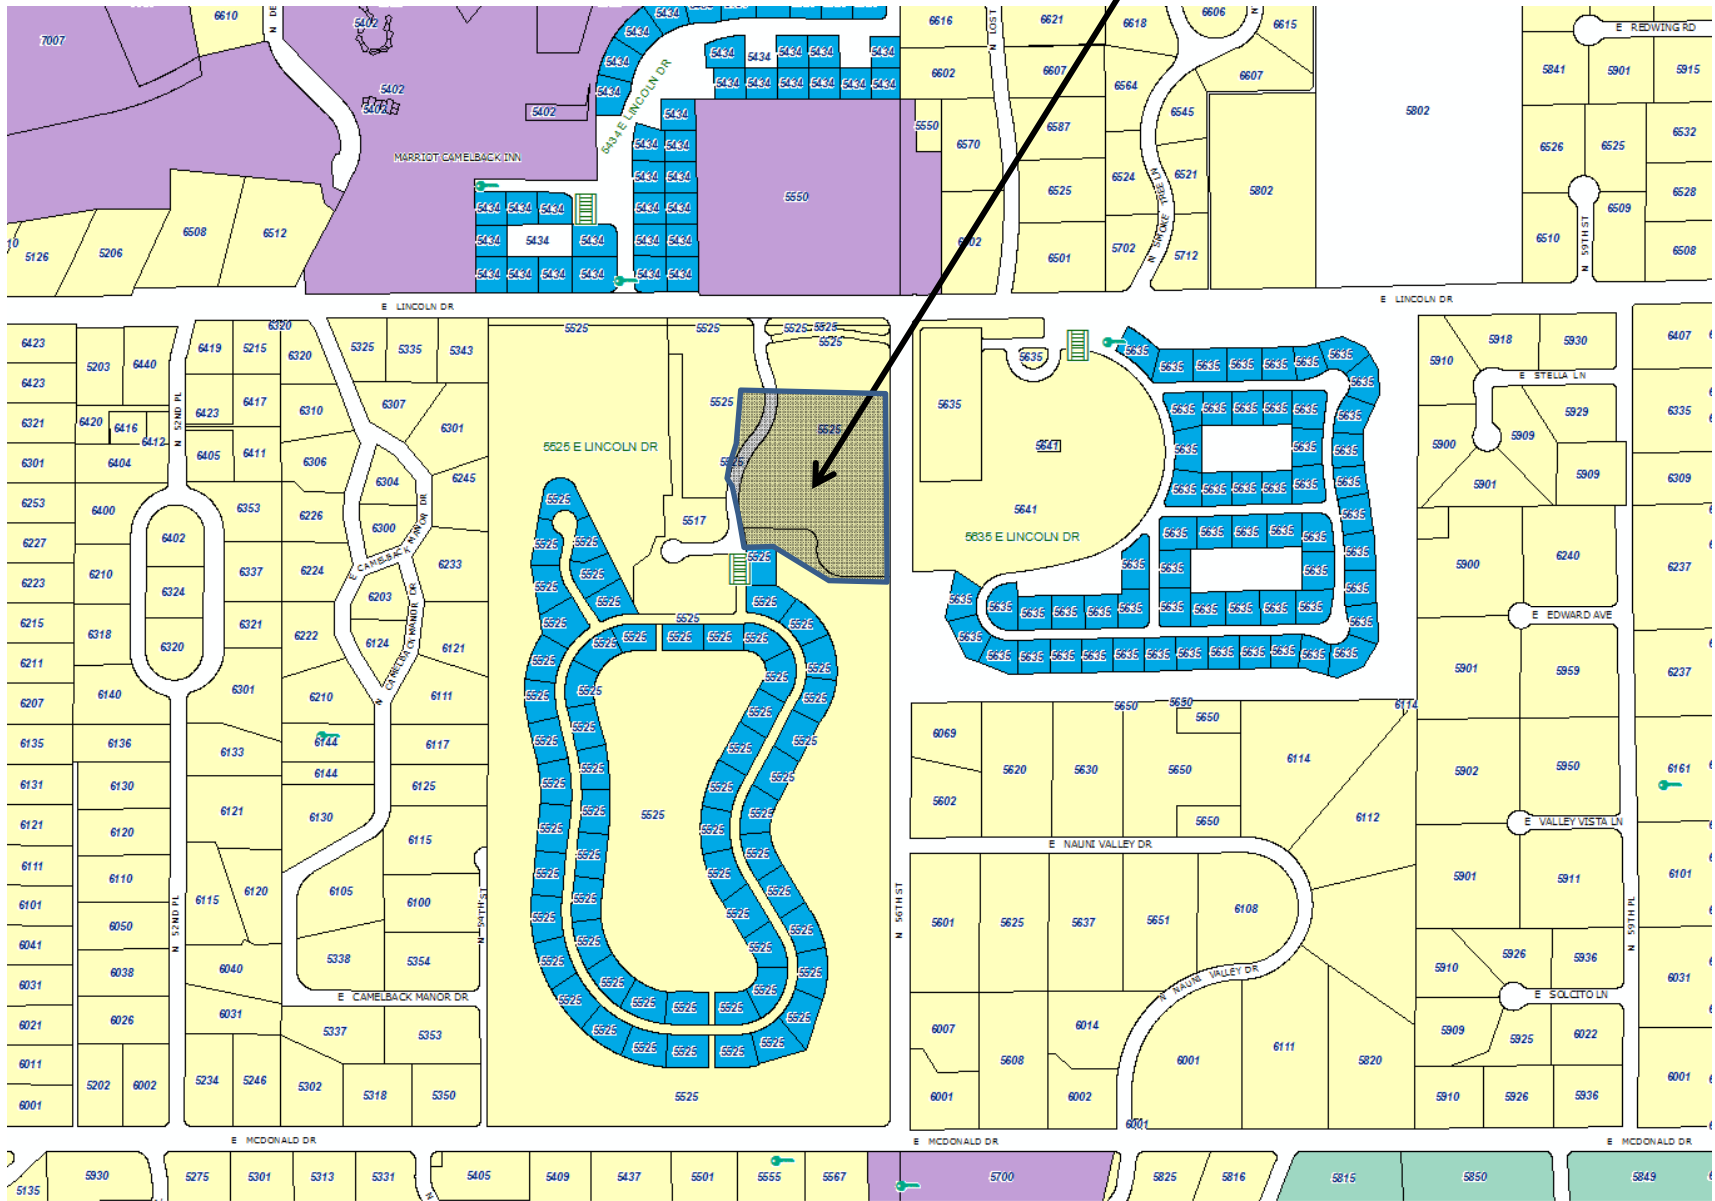

Vicinity Map

Subject Property

Aerial Photo

Subject Property

General Plan

Subject Property

Legend

- Low Density Residential OR Resort/Country Club
- Private Open Space OR Resort/Country Club
- Very Low Density Residential
- Low Density Residential
- Medium Density Residential

Zoning

7.1 acres of 67-acre site

Subject Property