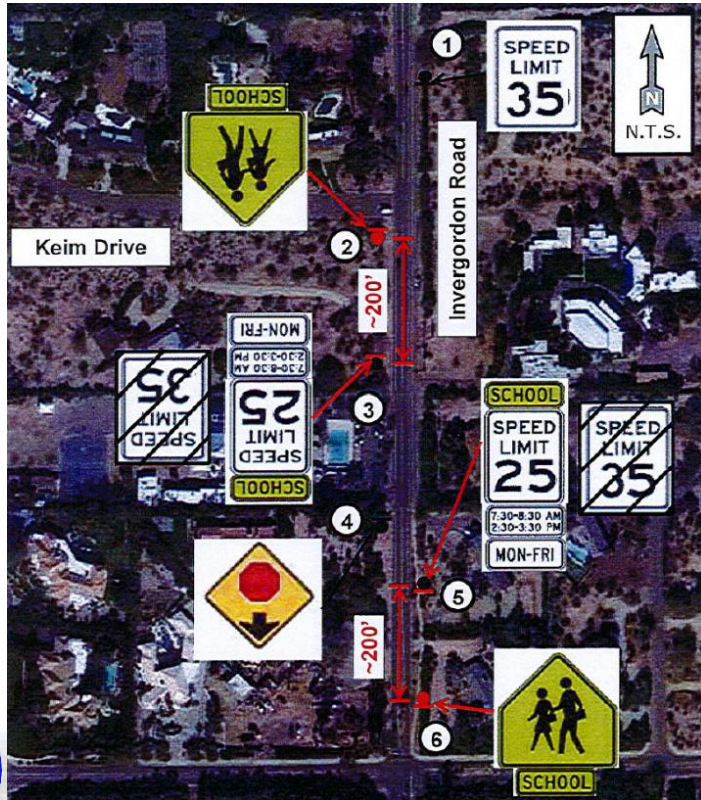

Signage Depiction & Cost

- 2 School Ped Crossing
  – $190 total
- 2 “School” signs
  – $28 total
- 2 School Speed Limit
  – $192 total
- Total cost with tax
  – $445.26 materials