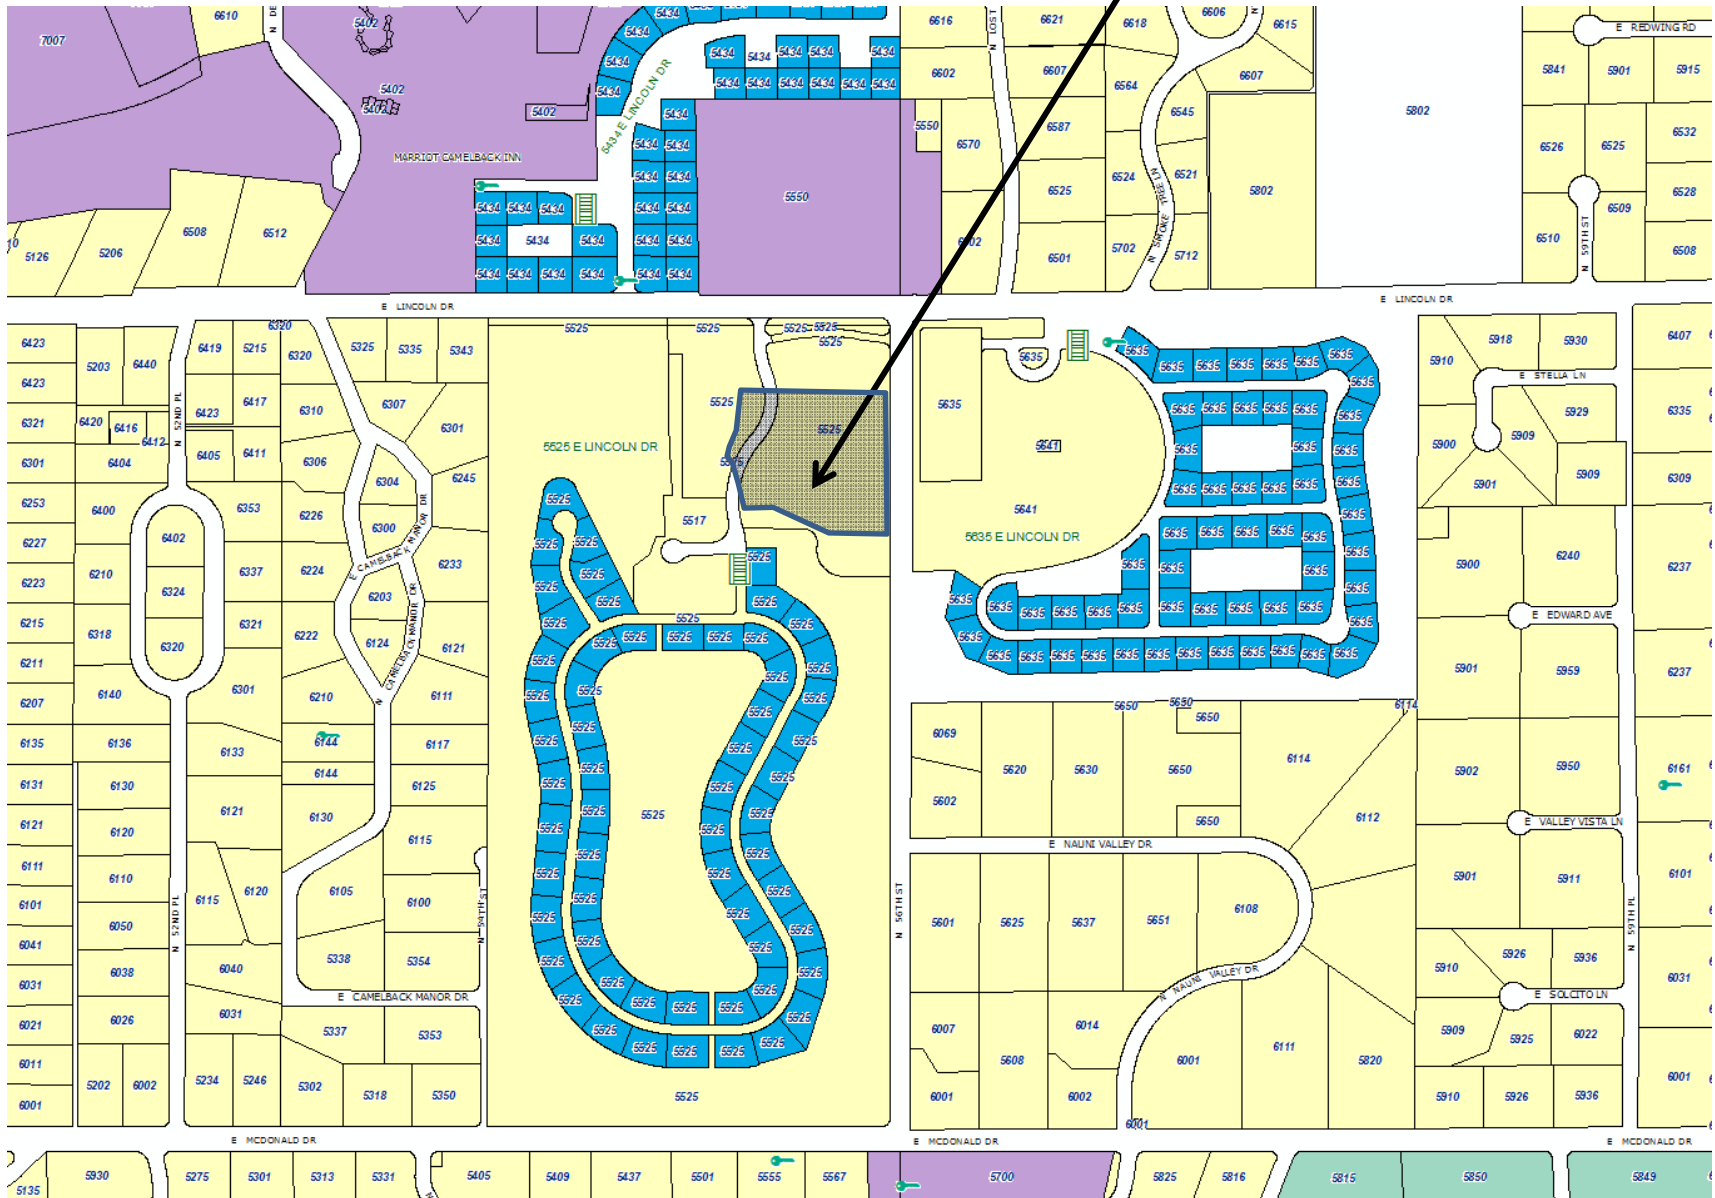

Vicinity Map

Subject Property

Aerial Photo

Subject Property

General Plan

Subject Property

Legend

- Low Density Residential OR Resort/Country Club
- Private Open Space OR Resort/Country Club
- Very Low Density Residential
- Low Density Residential
- Medium Density Residential

Zoning

Subject Property

5.17 acres of 67-acre site