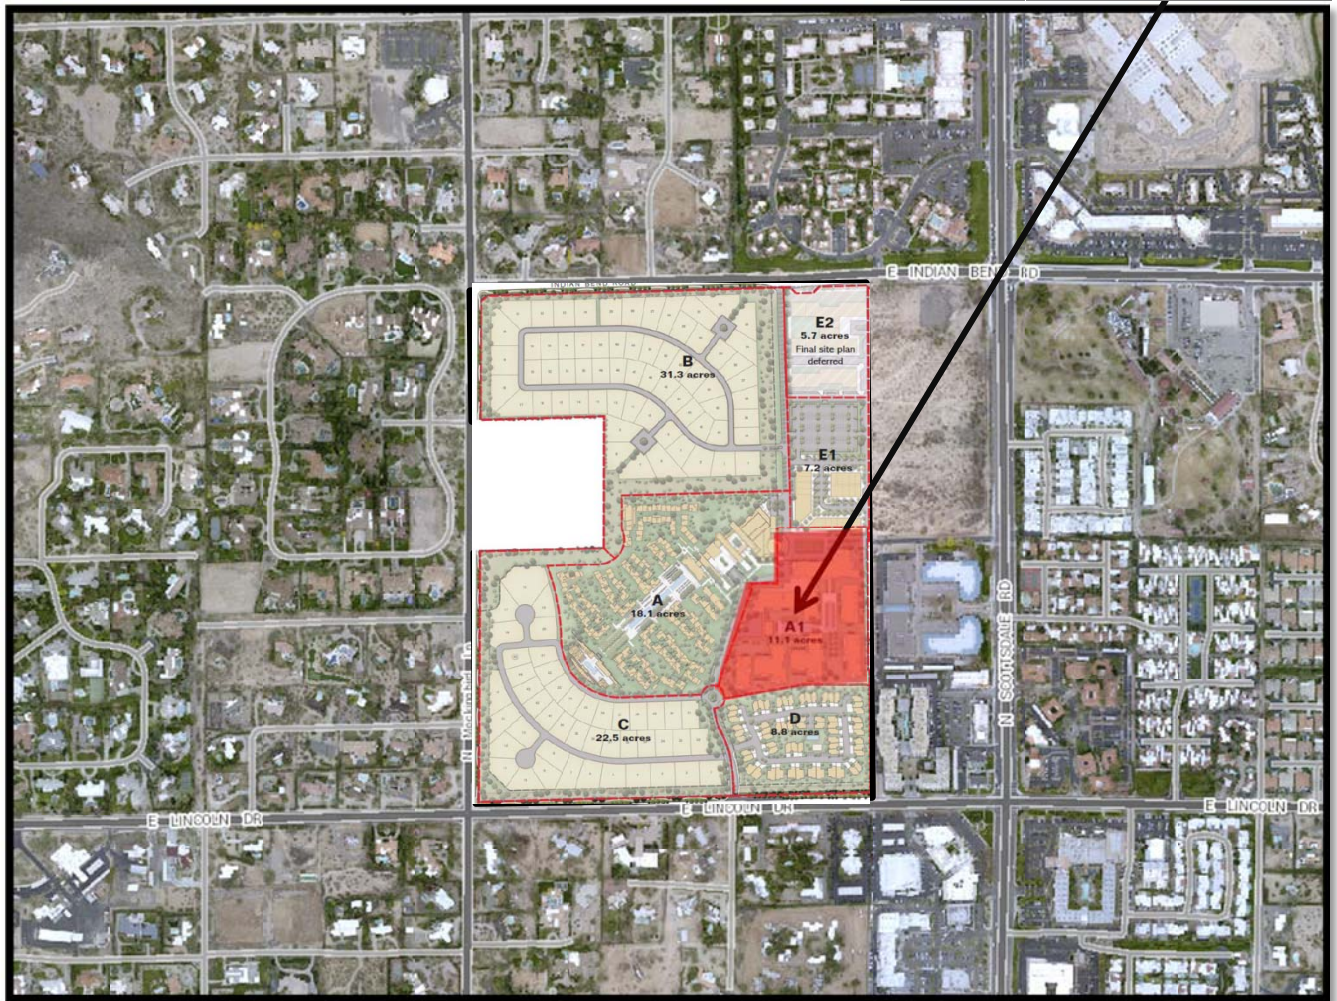

VICINITY MAP

Subject Property

Ritz-Carlton SUP – A-1 Plat General Location

7000 East Lincoln Drive

ZONING

Subject Property

Ritz-Carlton SUP
7000 East Lincoln Drive

GENERAL PLAN

Legend

- | | |
|--|---------------------|
| Low Density Residential OR Resort/Country Club | Private Open Space |
| Private Open Space OR Resort/Country Club | Public Open Space |
| Very Low Density Residential | Medical Office |
| Low Density Residential | Public/Quasi Public |
| Medium Density Residential | Resort/Country Club |

Ritz-Carlton SUP

7000 East Lincoln Drive