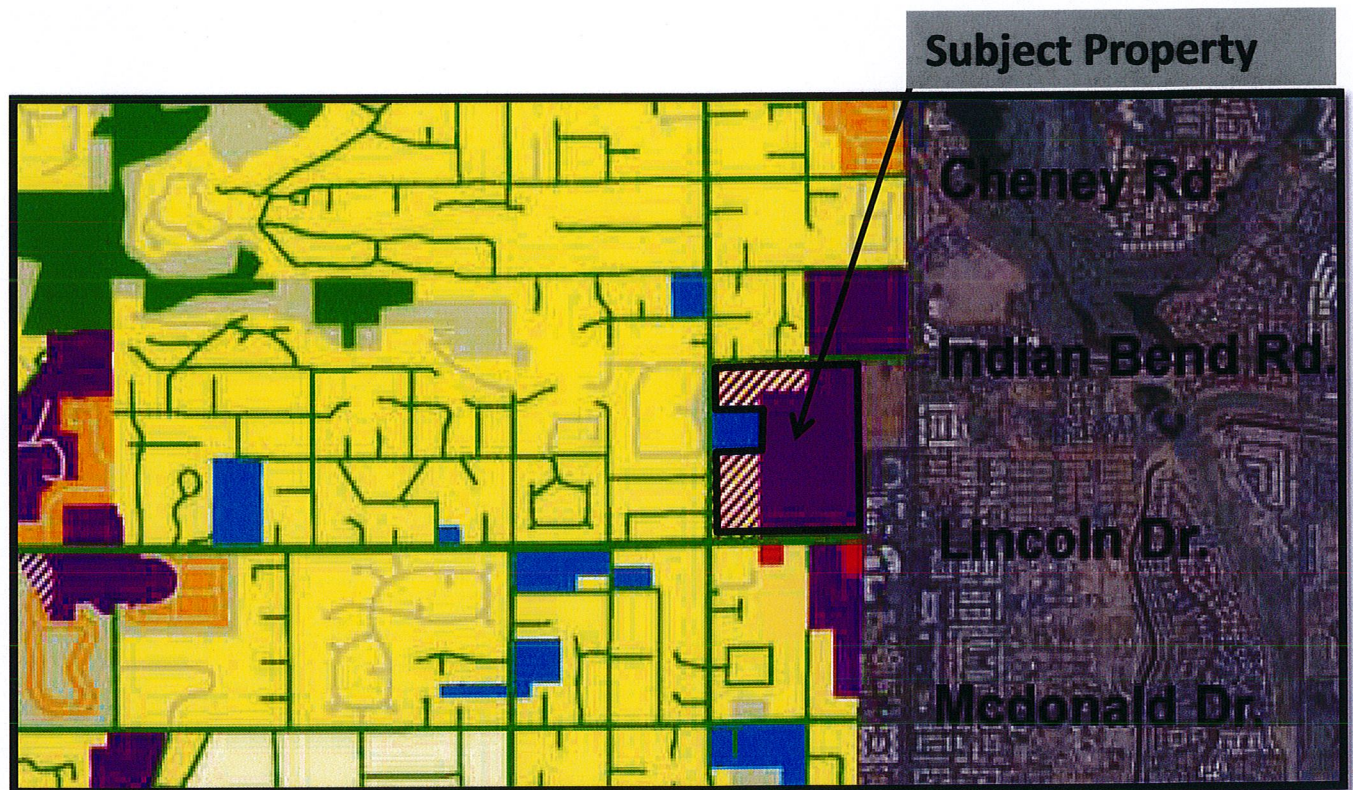

VICINITY MAP

Subject Property

Ritz-Carlton SUP – A-1 Plat General Location

7000 East Lincoln Drive

ZONING

Subject Property

Ritz-Carlton SUP
7000 East Lincoln Drive

GENERAL PLAN

Legend

- | | |
|--|---------------------|
| Low Density Residential OR Resort/Country Club | Private Open Space |
| Private Open Space OR Resort/Country Club | Public Open Space |
| Very Low Density Residential | Medical Office |
| Low Density Residential | Public/Quasi Public |
| Medium Density Residential | Resort/Country Club |

Ritz-Carlton SUP

7000 East Lincoln Drive