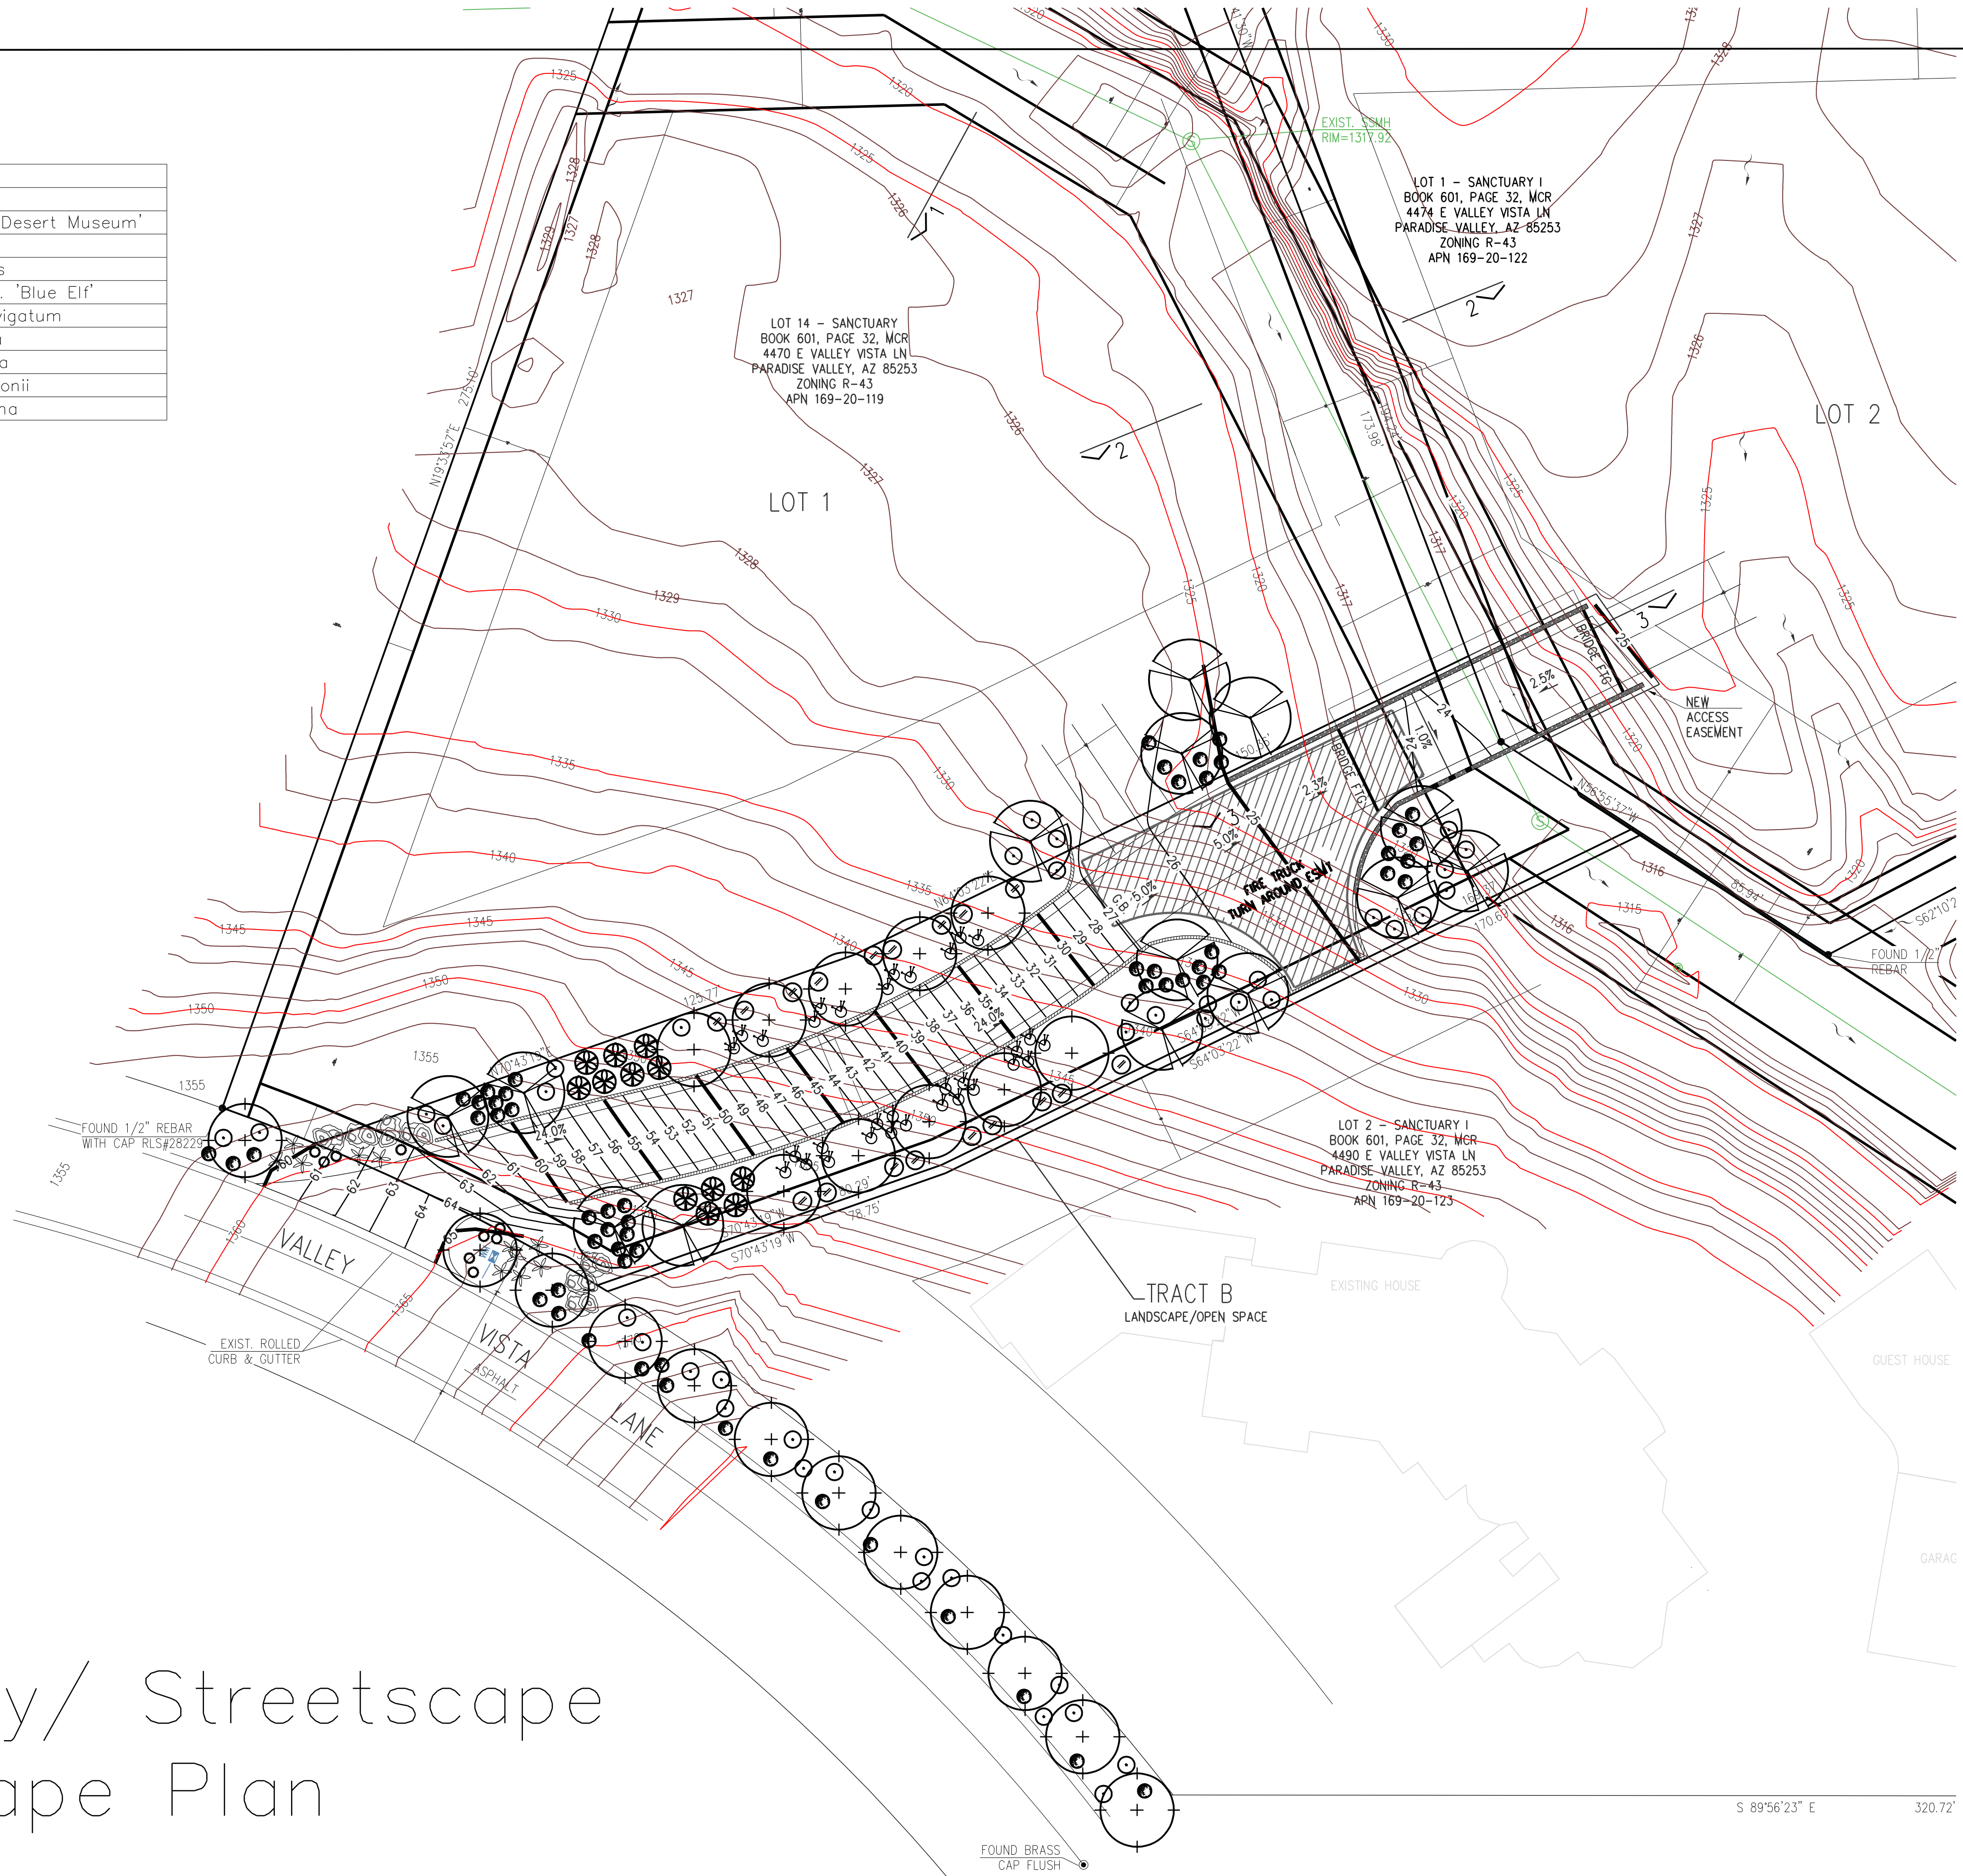

Block	Quantity	Plant Size	Plant Name	Latin Name
	14	36" BOX	Argentine Mesquite	<i>Prosopis chilensis</i>
	22	24" BOX	Palo Verde	<i>Cercidium hybrid 'Desert Museum'</i>
	18	5 gal	Baja Desert Ruellia	<i>Reullia peninsularis</i>
	32	5 gal	Blue Elf Aloe	<i>Aloe brevifolia var. 'Blue Elf'</i>
	46	5 gal	Chihuahuan Sage	<i>Leucophyllum laevigatum</i>
	61	5 gal	Desert Milkweed	<i>Asclepias subulata</i>
	12	5 gal	Giant Hesperaloe	<i>Hesperaloe funifera</i>
	9	5 gal	Golden Barrel Cactus	<i>Echinocactus grusonii</i>
	11	5 gal	Tropical Agave	<i>Agave desmentiana</i>

Driveway/ Streetscape Landscape Plan

NOTE
This plan is the sole property of Sunset Landscaping and Designs. No use is permitted in whole or in any part thereof unless obtaining written permission from this company.

REVISIONS	
	Nov. 28, 2018
	Dec. 17, 2018
	Description
	Description
	Description
	Description
	Description

Bedbrock Valley Vista
4474 E. Valley Vista
Paradise Valley, AZ.

3202 E. Greenway Rd.
Suite 1625
Phoenix, AZ 85032
602-867-1697

DRAWN BY	DCC
DRAWING DATE	April 2018
SCALE	1" = 20'
RESIDENT NAME	L1
1 OF 1 SHEETS	