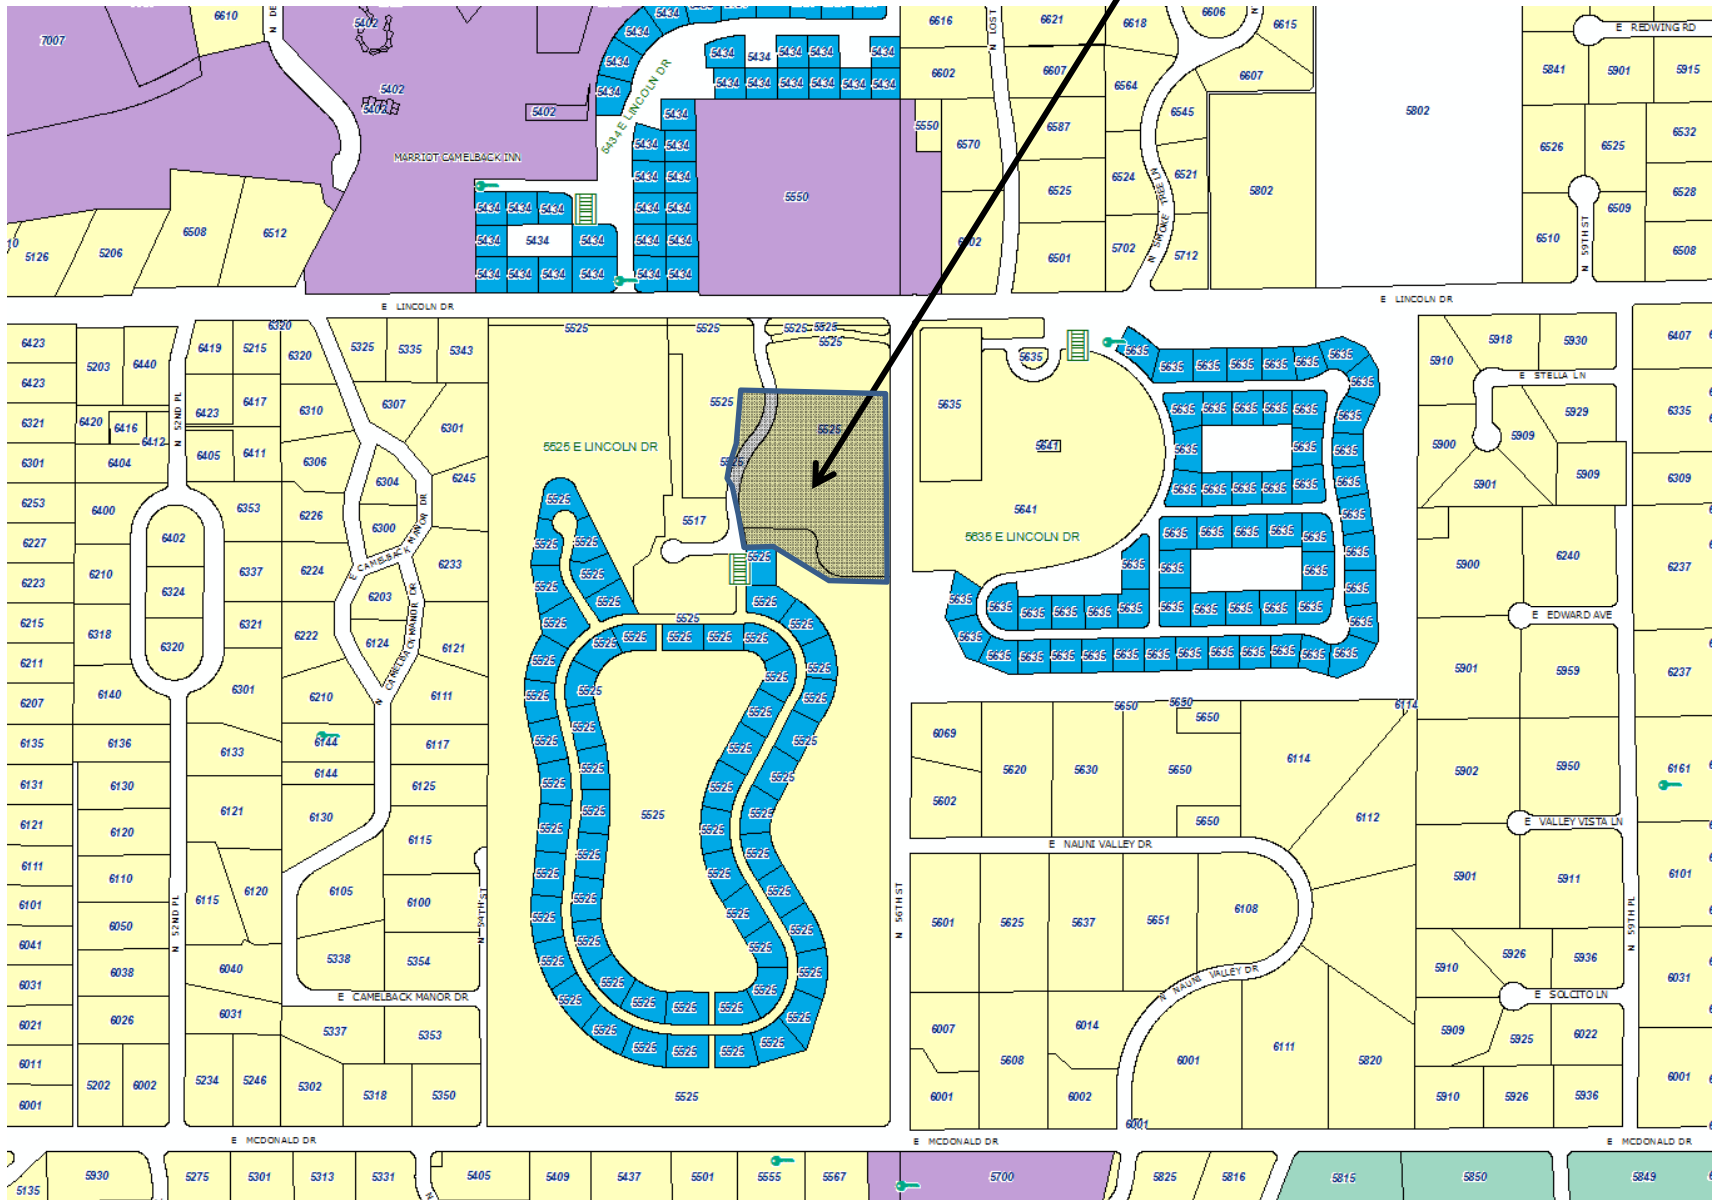

Vicinity Map

Subject Property

Aerial Photo

Subject Property

General Plan

Subject Property

Legend

- Low Density Residential OR Resort/Country Club
- Private Open Space OR Resort/Country Club
- Very Low Density Residential
- Low Density Residential
- Medium Density Residential

Zoning

7.1 acres of 67-acre site

Subject Property