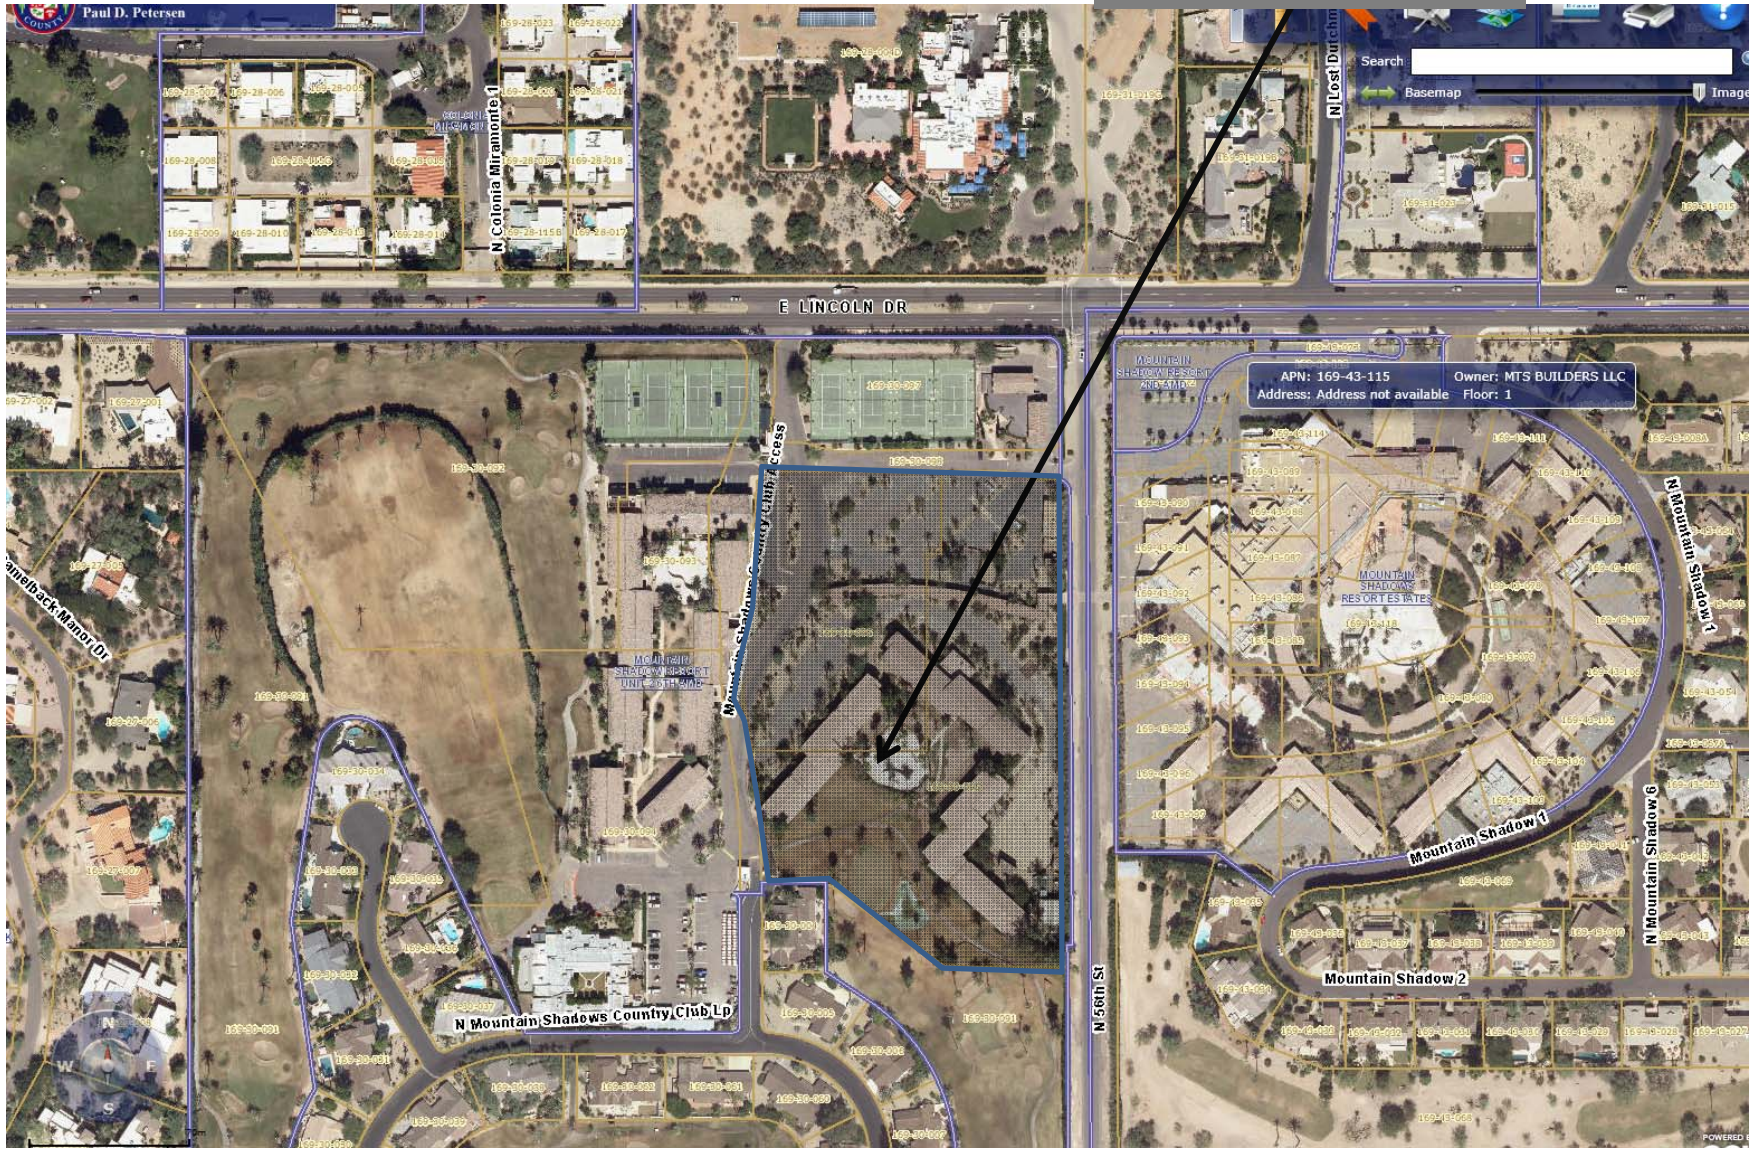

Vicinity Map

Subject Property

Aerial Photo

Subject Property

General Plan

Subject Property

Legend

- Low Density Residential OR Resort/Country Club
- Private Open Space OR Resort/Country Club
- Very Low Density Residential
- Low Density Residential
- Medium Density Residential

Zoning

7.1 acres of 67-acre site

Subject Property