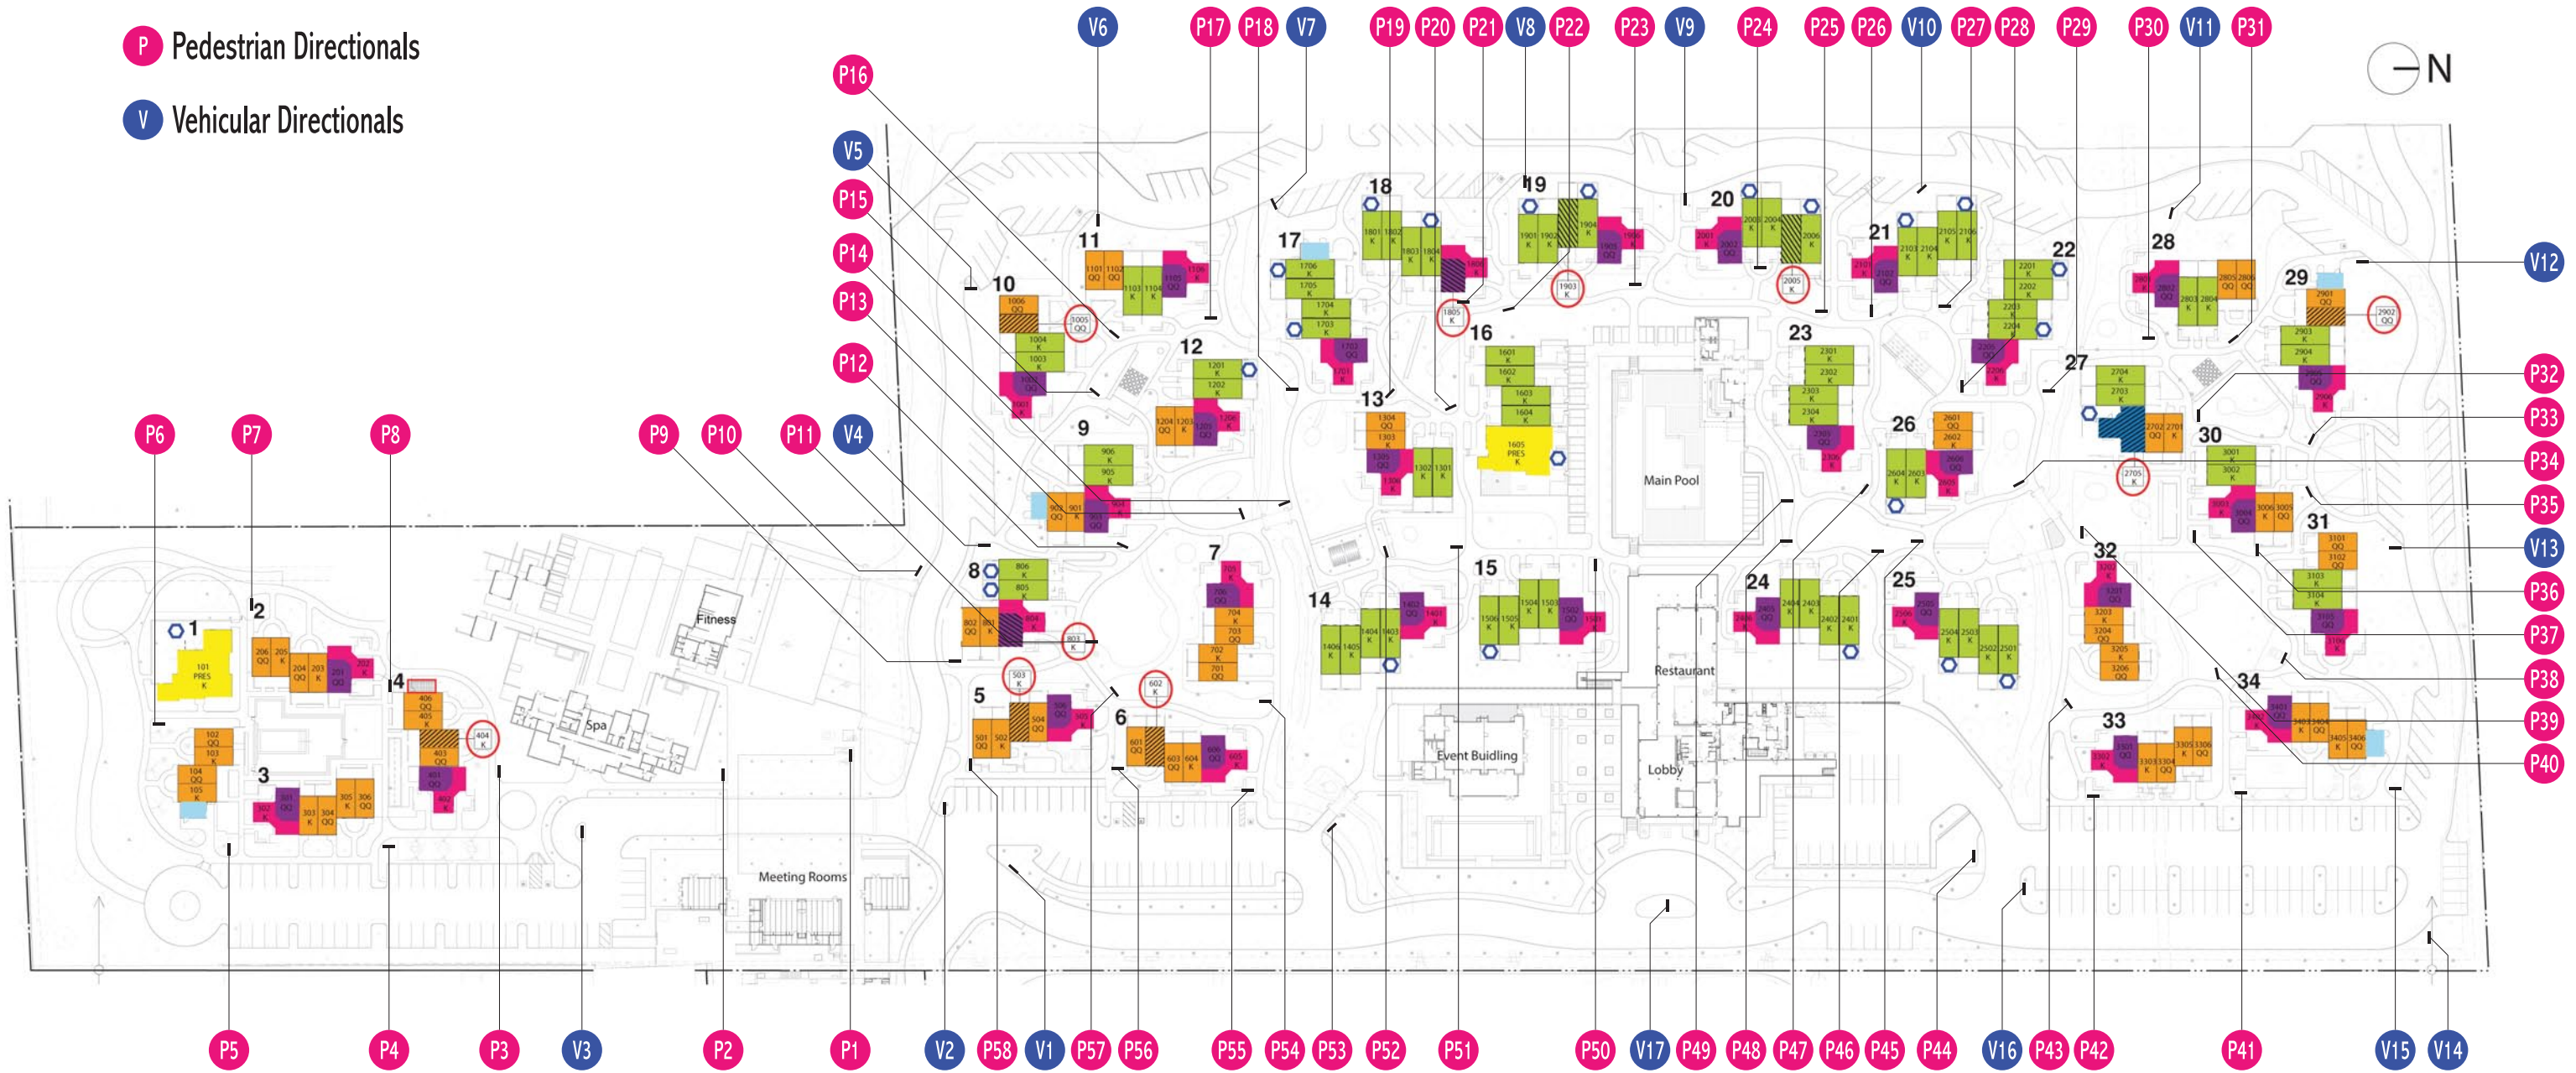

Key:

P Pedestrian Directionals

V Vehicular Directionals

Gretchen Wilde Owner/Designer
1205 North Miller Road
Tempe, Arizona 85281
480.966.6565 / 480.966.5668(f)
signs@airparksigns.com

Andaz Scottsdale
Directional Sign Location Plan

Notes:

Revisions:

aw
ff

10-27-15
Scale: NTS