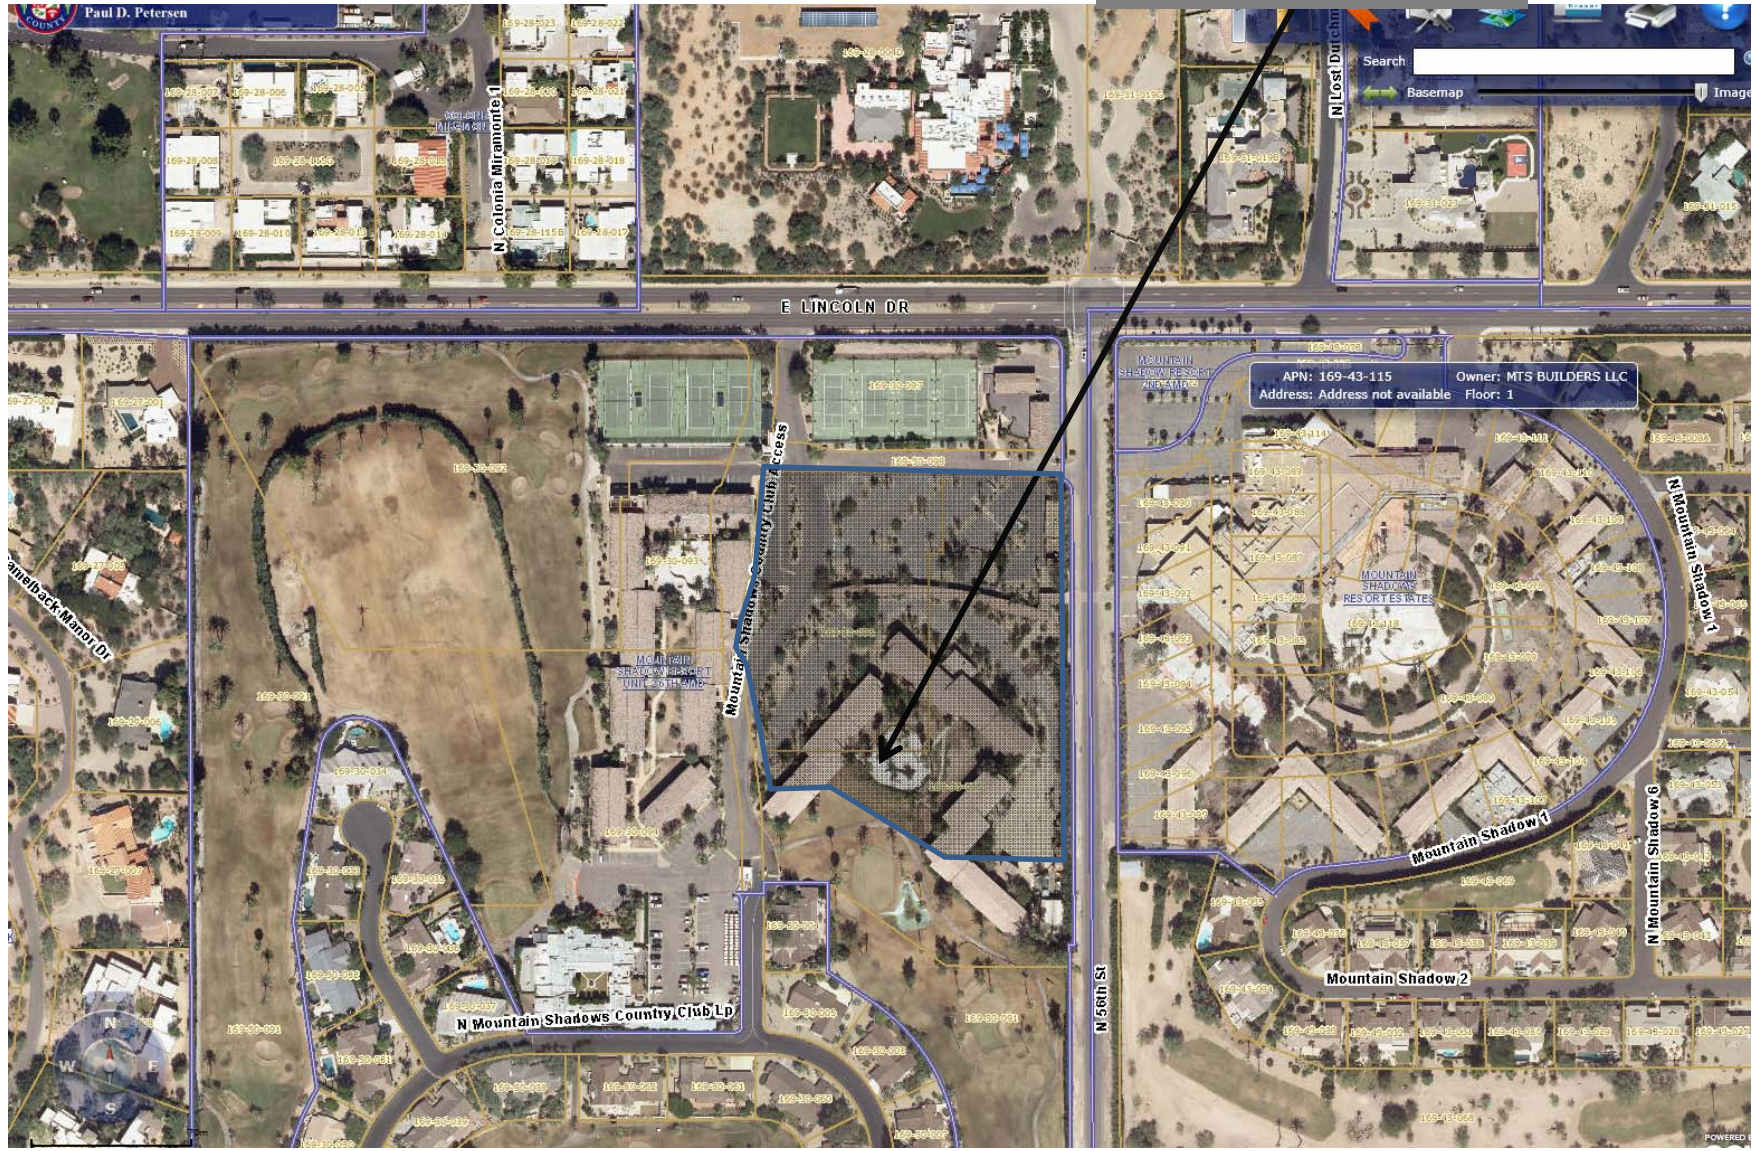

Vicinity Map

Subject Property

Aerial Photo

Subject Property

General Plan

Subject Property

Legend

- Low Density Residential OR Resort/Country Club
- Private Open Space OR Resort/Country Club
- Very Low Density Residential
- Low Density Residential
- Medium Density Residential

Zoning

Subject Property

5.17 acres of 67-acre site