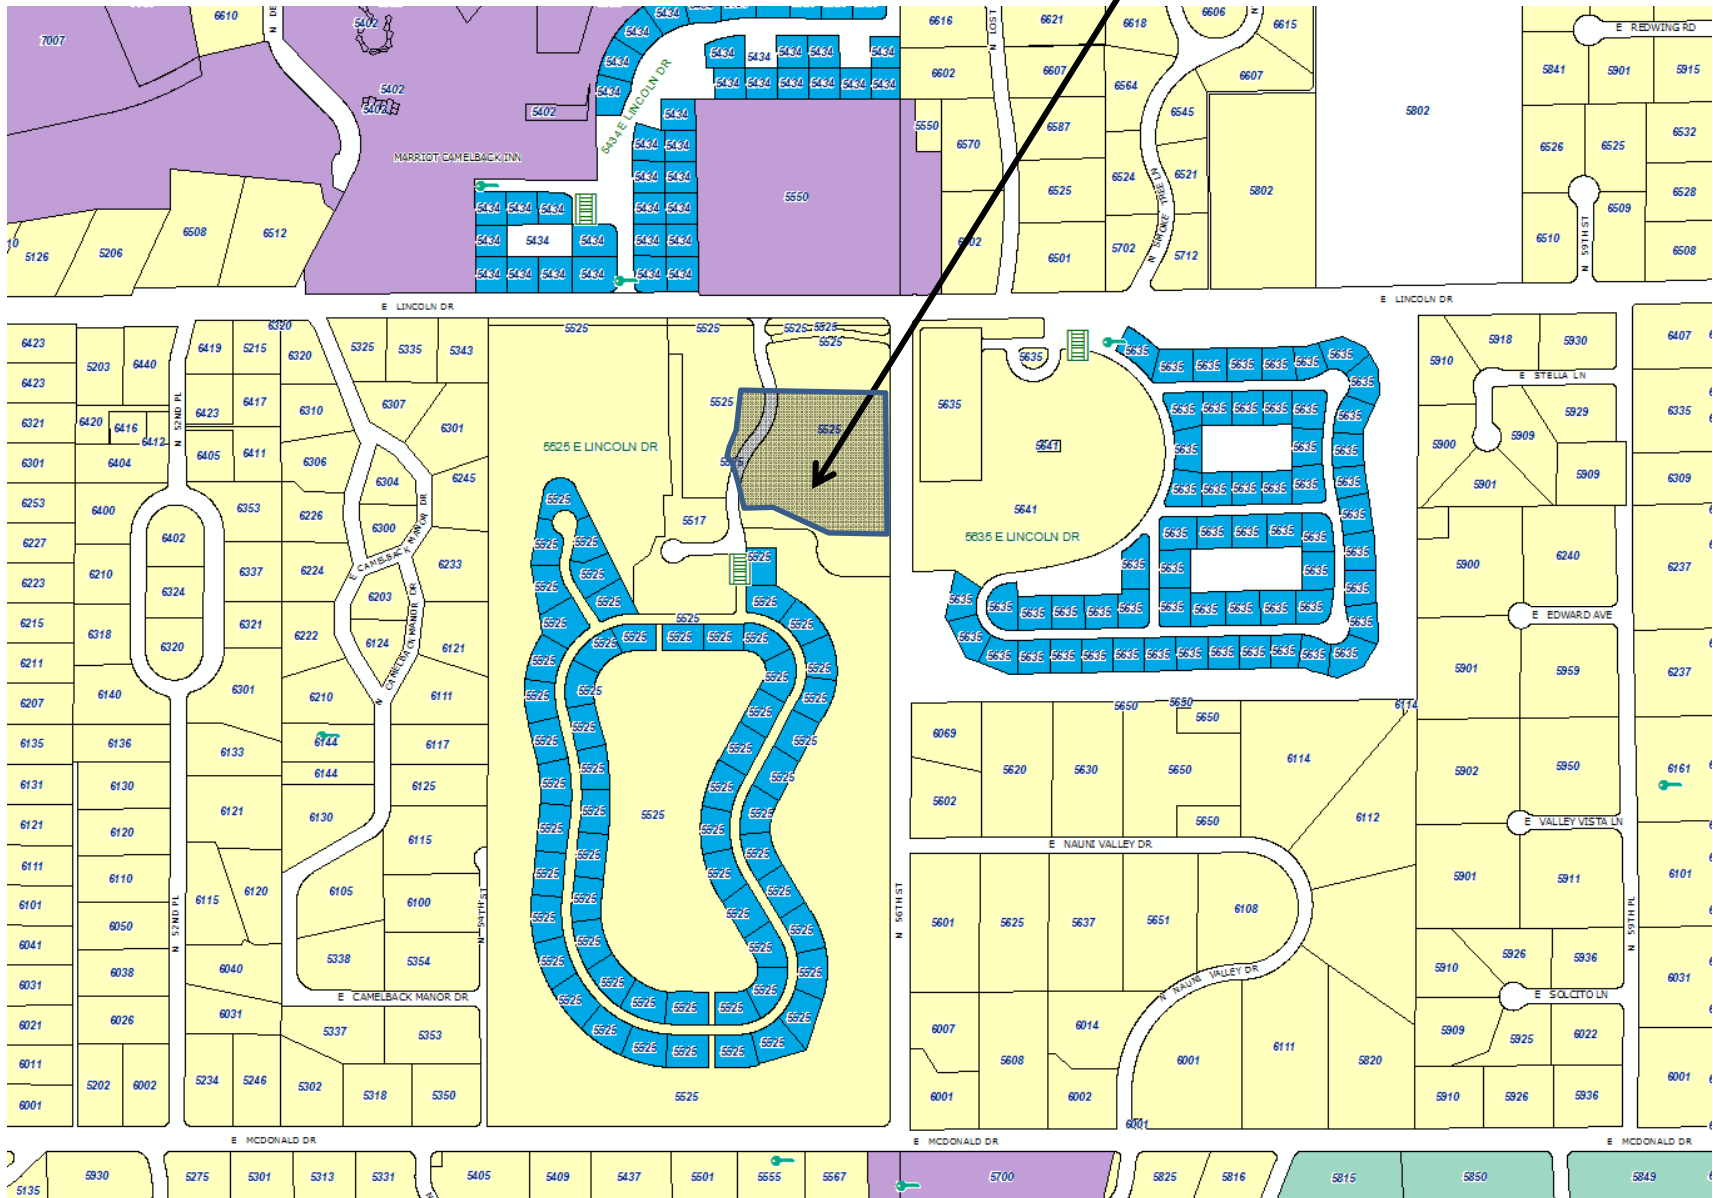

Vicinity Map

Subject Property

Aerial Photo

Subject Property

General Plan

Subject Property

Legend

- Low Density Residential OR Resort/Country Club
- Private Open Space OR Resort/Country Club
- Very Low Density Residential
- Low Density Residential
- Medium Density Residential

Zoning

Subject Property

5.17 acres of 67-acre site