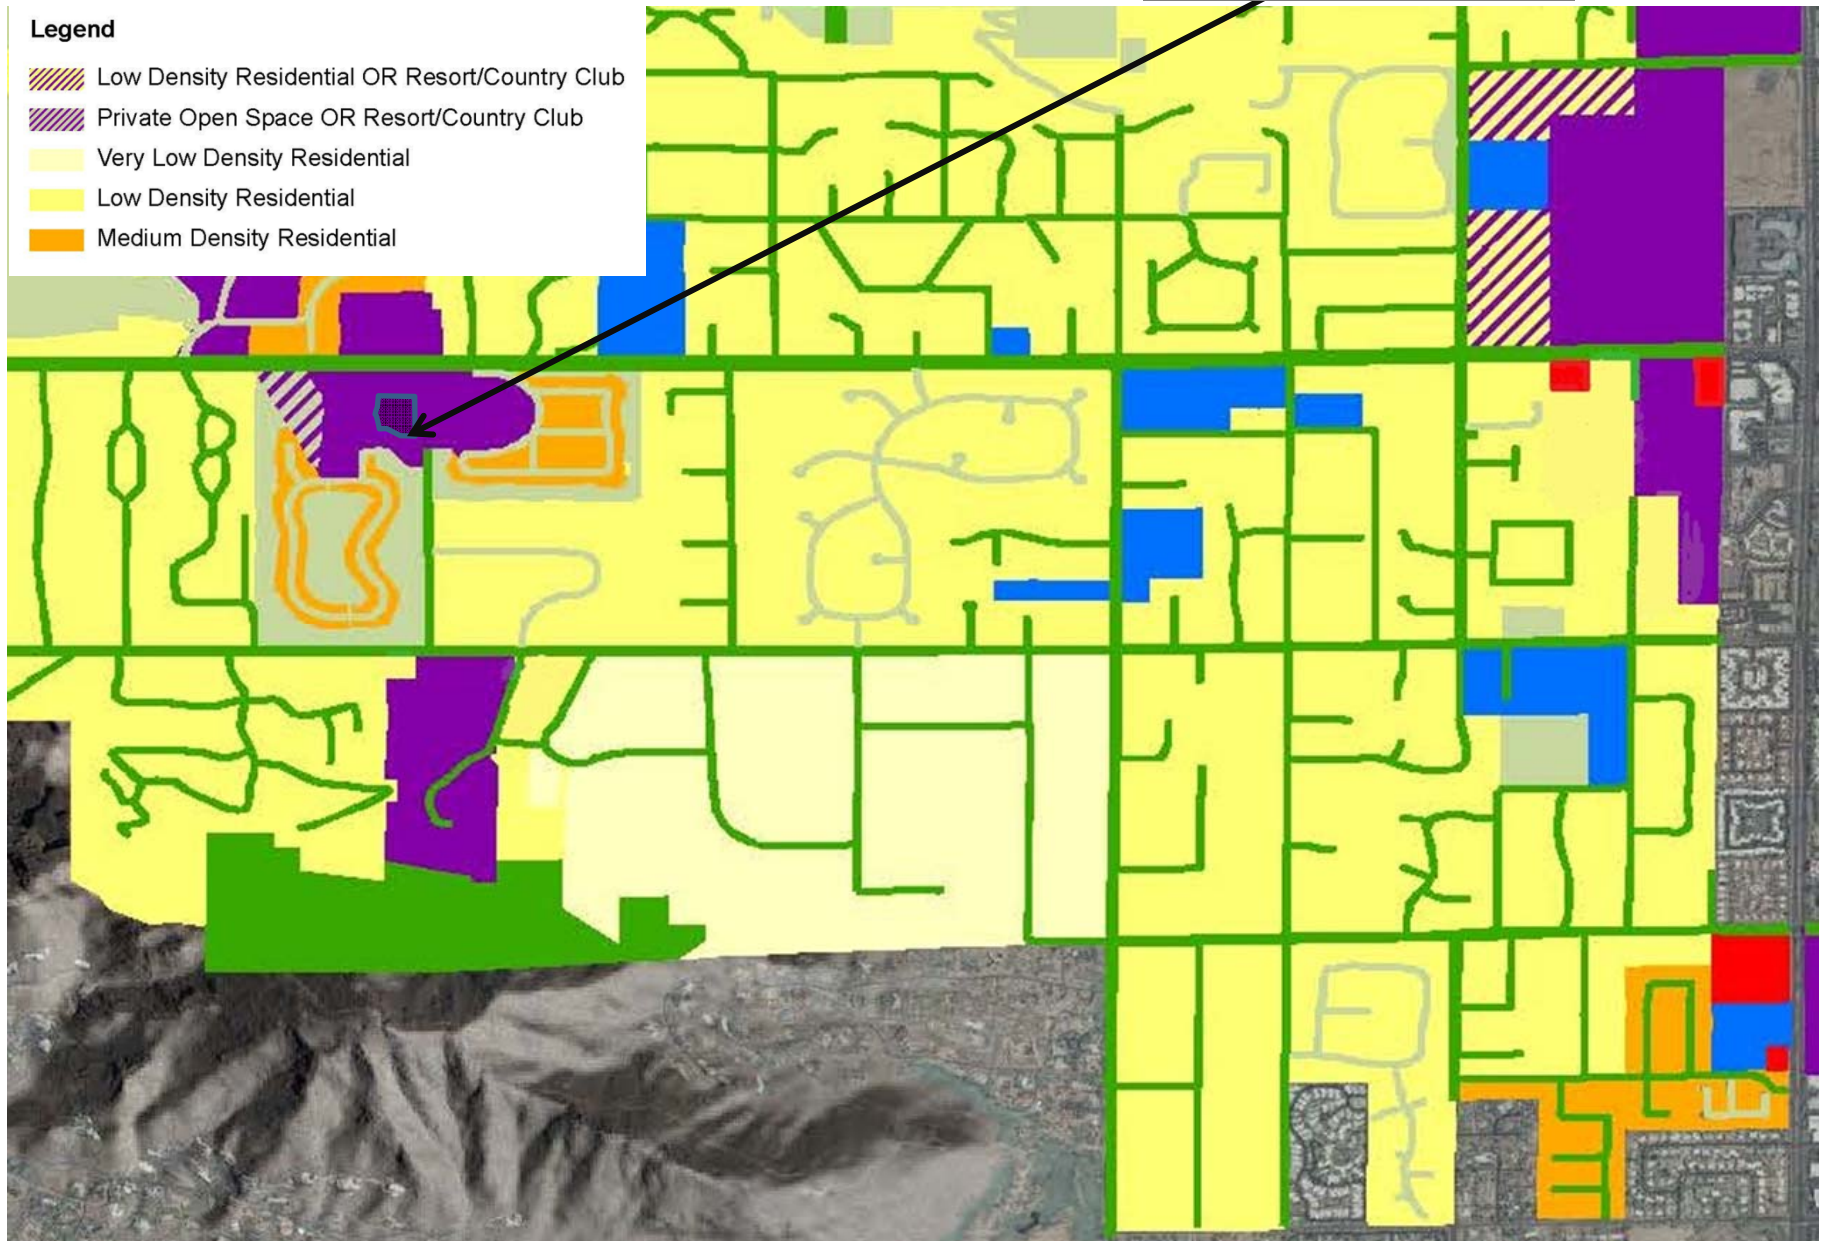

Vicinity Map

Subject Property

Aerial Photo

Subject Property

General Plan

Subject Property

Legend

- Low Density Residential OR Resort/Country Club
- Private Open Space OR Resort/Country Club
- Very Low Density Residential
- Low Density Residential
- Medium Density Residential

Zoning

Subject Property

5.17 acres of 67-acre site