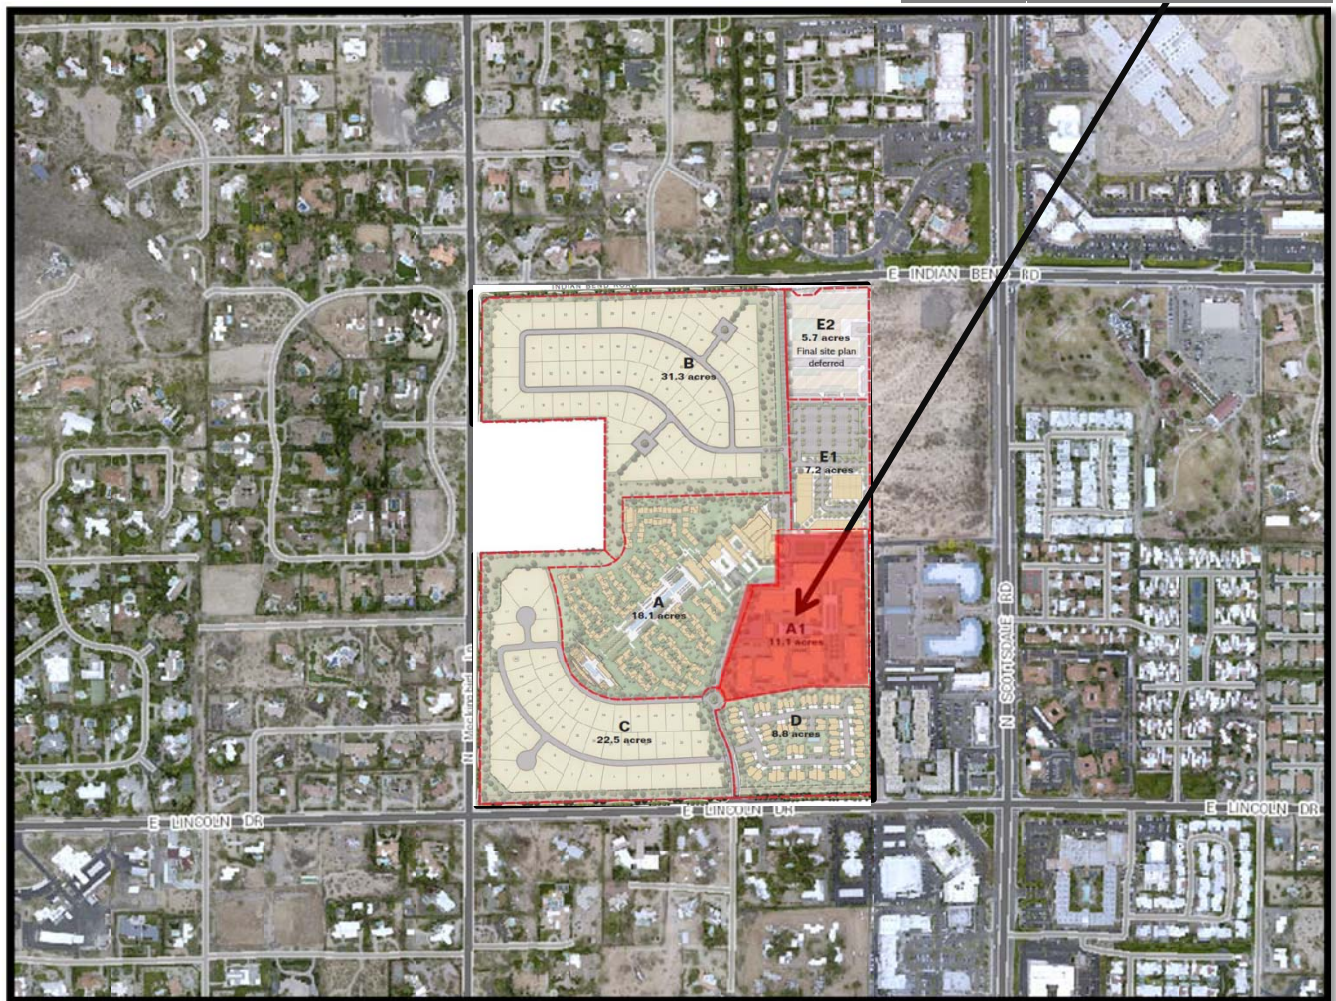

VICINITY MAP

Subject Property

Ritz-Carlton SUP – A-1 Plat General Location

7000 East Lincoln Drive

ZONING

Subject Property

Ritz-Carlton SUP
7000 East Lincoln Drive

GENERAL PLAN

Legend

- | | |
|--|---------------------|
| Low Density Residential OR Resort/Country Club | Private Open Space |
| Private Open Space OR Resort/Country Club | Public Open Space |
| Very Low Density Residential | Medical Office |
| Low Density Residential | Public/Quasi Public |
| Medium Density Residential | Resort/Country Club |

Ritz-Carlton SUP

7000 East Lincoln Drive