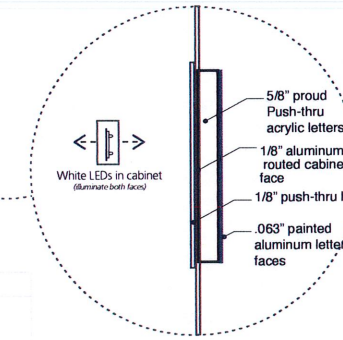

3/4" acrylic push-throughs