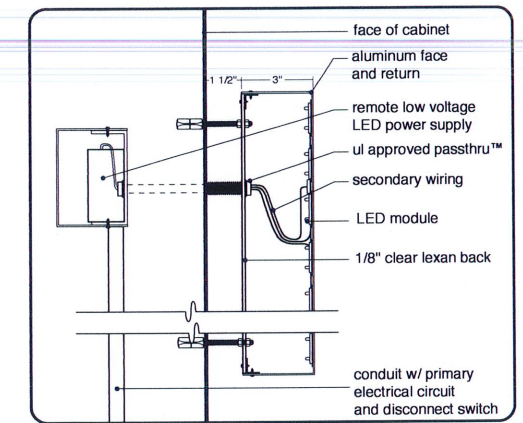

ENTIRE SIGN = 89.34 SQ FT
SIGNAGE AREA = 23.3 SQ FT

QTY: 1 D/F

Manufacture and Install one (1) D/F, internally illuminated Aluminum Cabinet Monument Sign

1. Cabinet

Internally illuminated, aluminum cabinet with 3/4" clear acrylic push thrus (front & back), with .063" aluminum applied on faces painted duranotic bronze, cabinet painted MP41734 Divine Pleasure

2. Cabinet

Aluminum cabinet painted with faux rust finish and RPC cross

3. Methodist Cross RPCs

Halo-lit aluminum RPCs with 3" returns painted MP black and PMS 185.

4. Base

CMU block planter base painted to match duranotic bronze.

5. Address

1/4" thick x 6 1/2" tall aluminum FCO numbers painted to match MP41734 Divine Pleasure stud mounted to CMU block with silicone