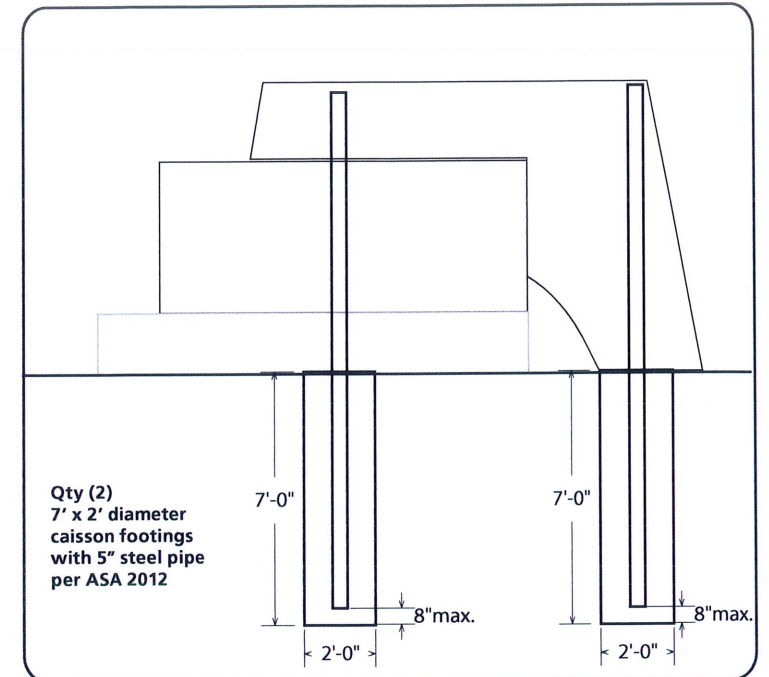

footing | scale: 3/16" = 1'-0"