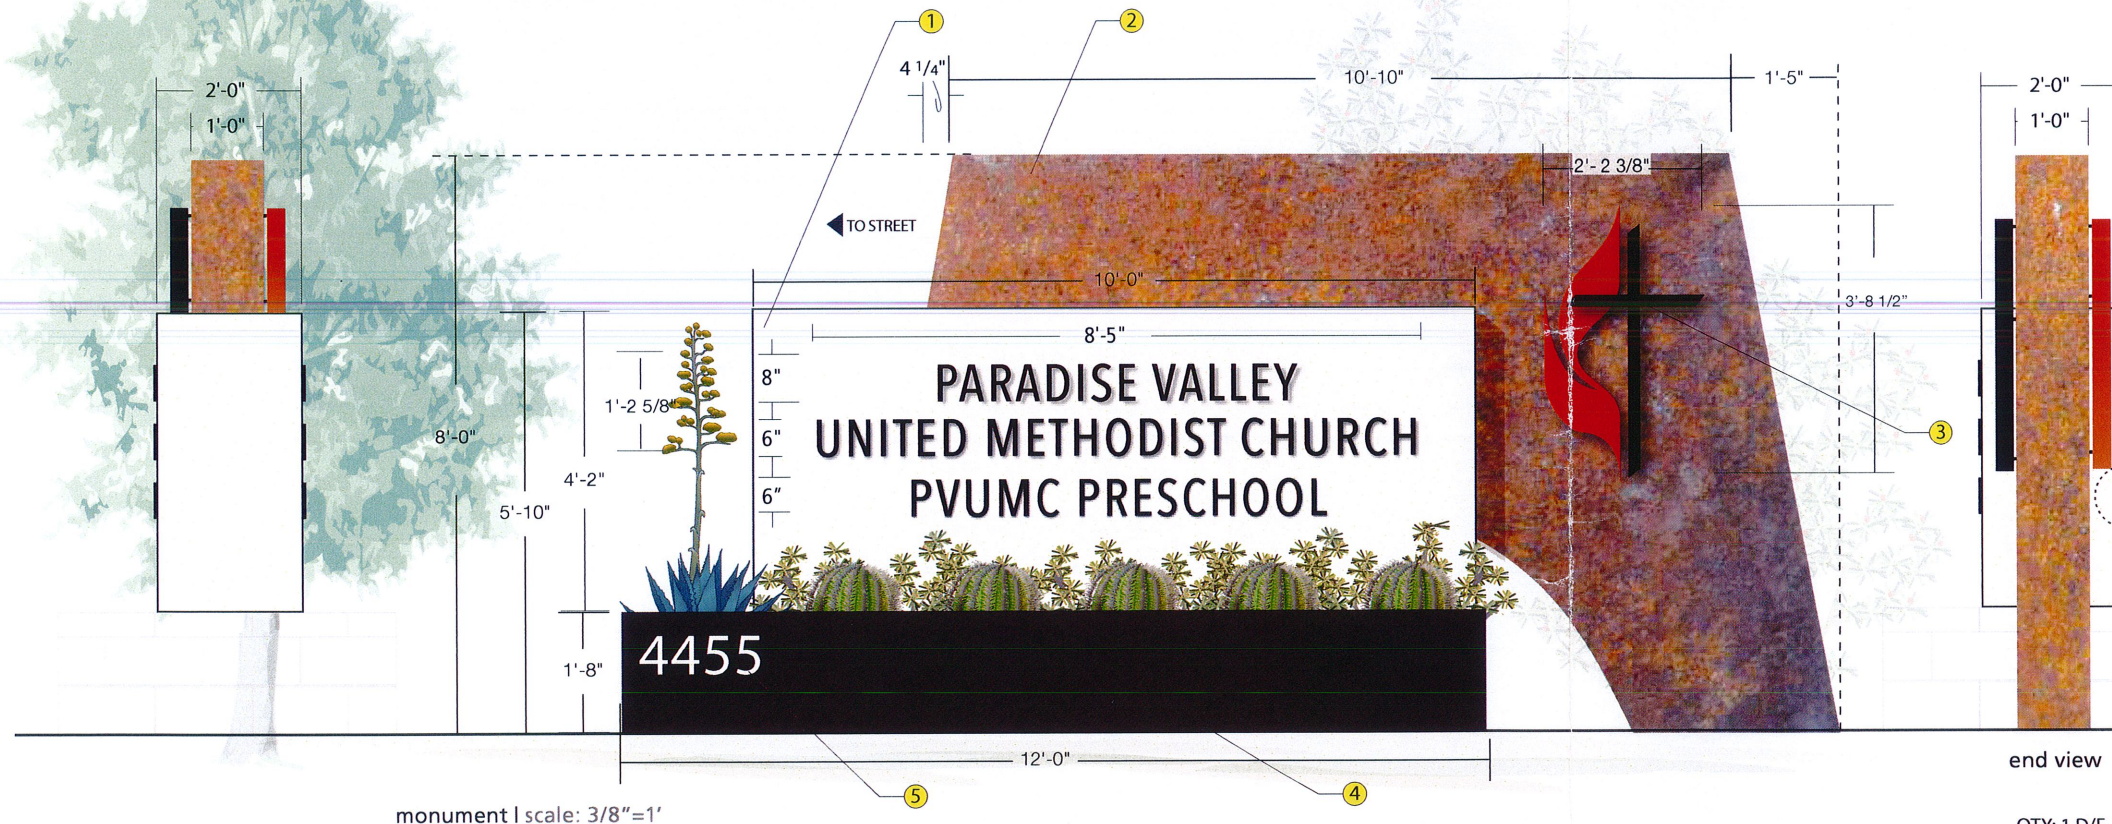

plan view

monument | scale: 3/8"=1'